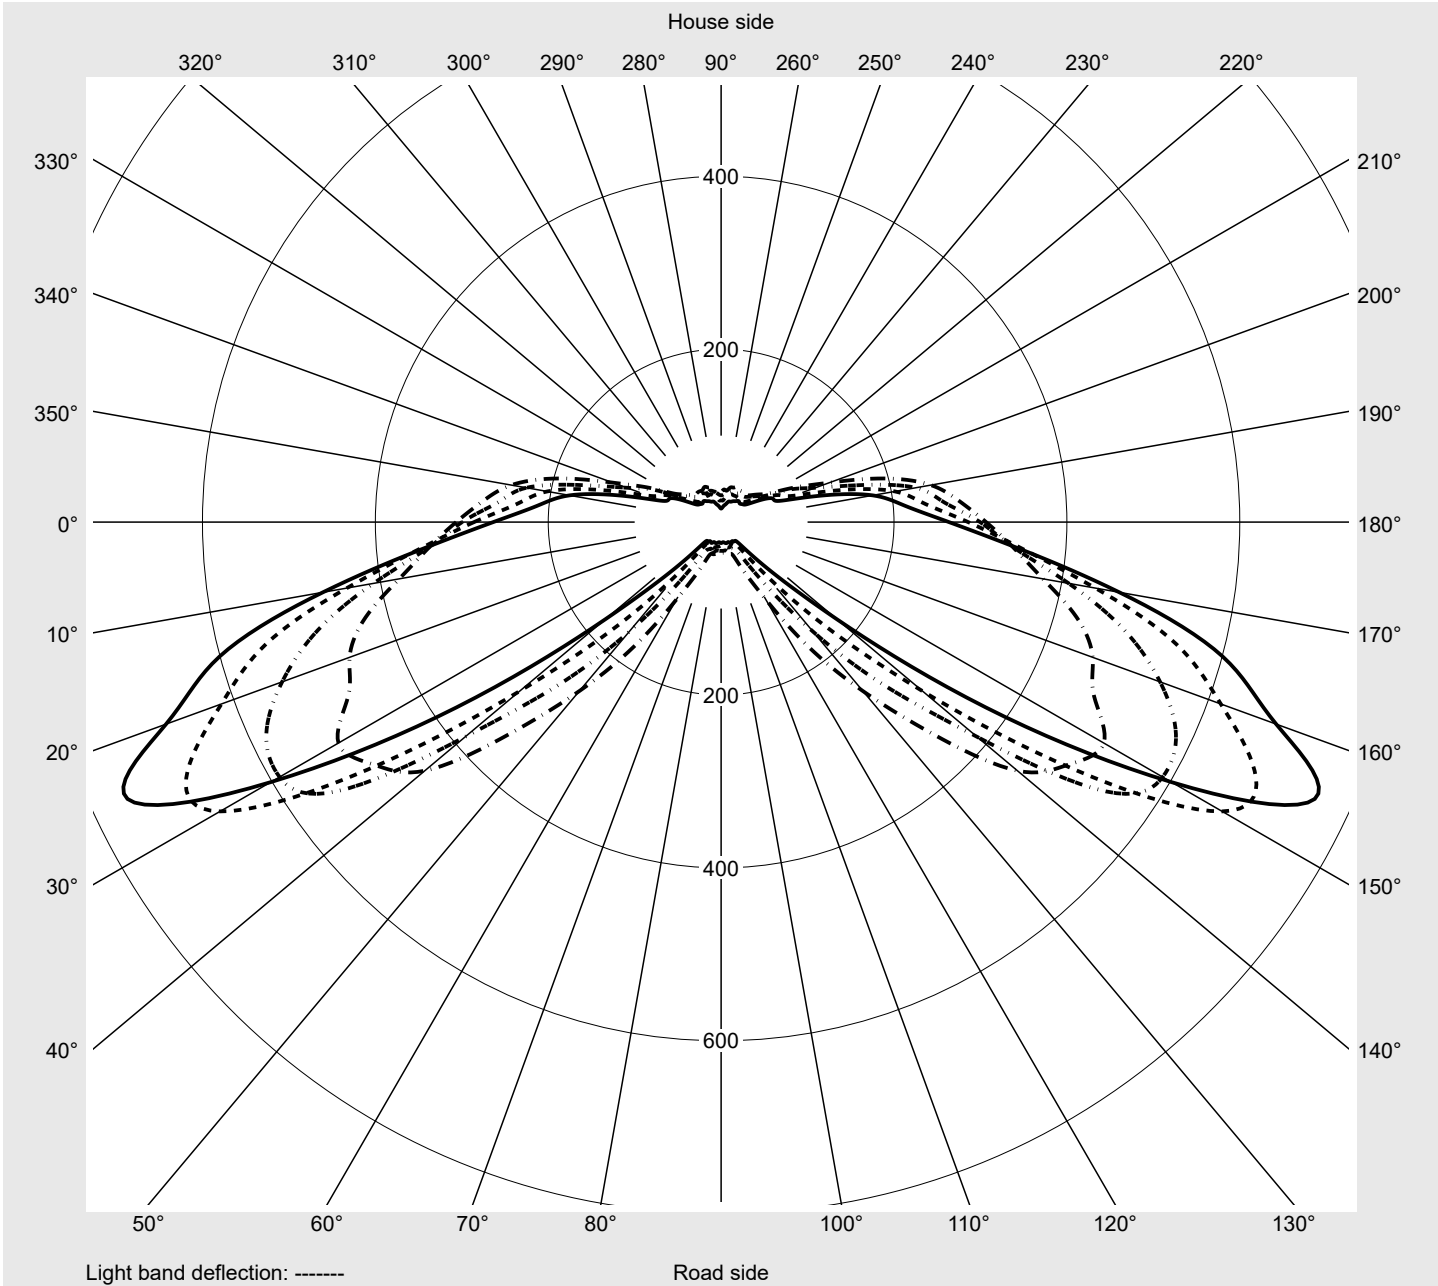

Photometric test report

Family Streetlight 31 micro toolless	Order number: 5XH5D31T08DA EAN: 4069025103161	LP number 59076_2440
	Version post-top or side-entry mounting, Smart Interface up/down Optic direct, asymmetric wide distribution S100003 Cover toughened safety glass Lamps LED 3000 K CRI ≥ 70 Controlgear ECG SITECO - Smart Interface Rated values Net luminous flux = 4940 lm Power consumption = 37.7 W Luminous efficacy = 131 lm/W	serial documentation 18.04.2024

Luminous intensity in cd/klm C180-0 C205-25 C210-30 C270-90 **Imax: 758 cd/klm**

Luminaire output ratios

Eta	100.0%
Eta 0° - 90°	100.0%
Eta 90° - 180°	0.0%

Luminous intensity class acc. to EN13201-2

Class:	G3
Imax 70°	757.8
Imax 80°	95.1
Imax 90°	0.0
Imax >90°	0.0
Imax >95°	0.0

Measurement conditions

DIN EN 13032 and DIN 5032

Photometric test report

Family Streetlight 31 micro toolless	Order number: 5XH5D31T08DA EAN: 4069025103161	LP number 59076_2440
--	--	---------------------------------------

Envelope curve in cd/klm **KMK 70°** **KMK 67.5°** **KMK 65°** **KMK 62.5°** **siteco**

Photometric test report

Family Streetlight 31 micro toolless	Order number: 5XH5D31T08DA EAN: 4069025103161	LP number 59076_2440
Table of values for luminous intensities		Maximum luminous intensity
		siteco