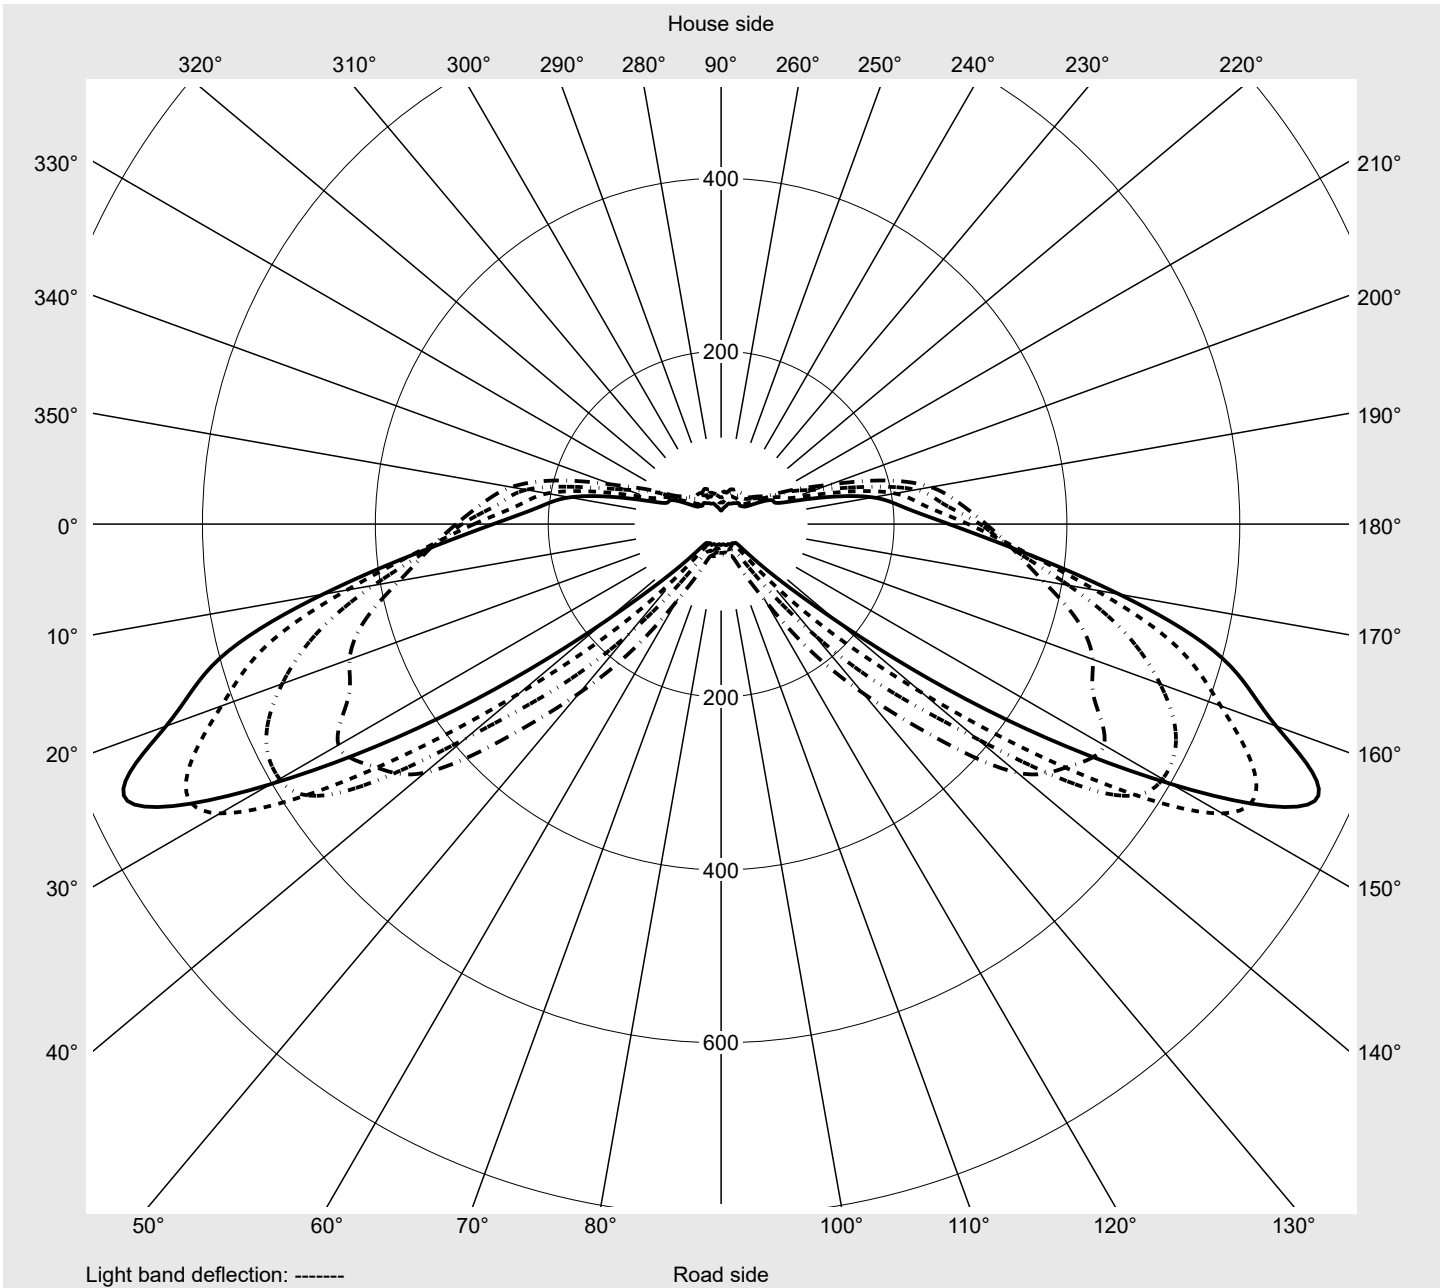

Photometric test report

Family Streetlight 31 micro toolless	Order number: 5XH5D35M08DA EAN: 4069025103246	LP number 59076_2480
	Version post-top or side-entry mounting, NEMA 7 pin (DALI) + Zhaga down Optic direct, asymmetric wide distribution S100003 Cover toughened safety glass Lamps LED 3000 K CRI ≥ 70 Controlgear ECG SITECO - Smart Interface Rated values Net luminous flux = 4940 lm Power consumption = 37.7 W Luminous efficacy = 131 lm/W	serial documentation 18.04.2024

Luminous intensity in cd/klm C180-0 C205-25 C210-30 C270-90 **Imax: 758 cd/klm**

Luminaire output ratios	
Eta	100.0%
Eta 0° - 90°	100.0%
Eta 90° - 180°	0.0%

Luminous intensity class acc. to EN13201-2	
Class:	G3
Imax 70°	757.8
Imax 80°	95.1
Imax 90°	0.0
Imax >90°	0.0
Imax >95°	0.0

Measurement conditions
DIN EN 13032 and DIN 5032

Photometric test report

Family Streetlight 31 micro toolless	Order number: 5XH5D35M08DA EAN: 4069025103246	LP number 59076_2480
--	--	--------------------------------

Envelope curve in cd/klm **KMK 70°** **KMK 67.5°** **KMK 65°** **KMK 62.5°** **siteco**

Photometric test report

Family Streetlight 31 micro toolless	Order number: 5XH5D35M08DA EAN: 4069025103246	LP number 59076_2480
Table of values for luminous intensities		Maximum luminous intensity
		siteco