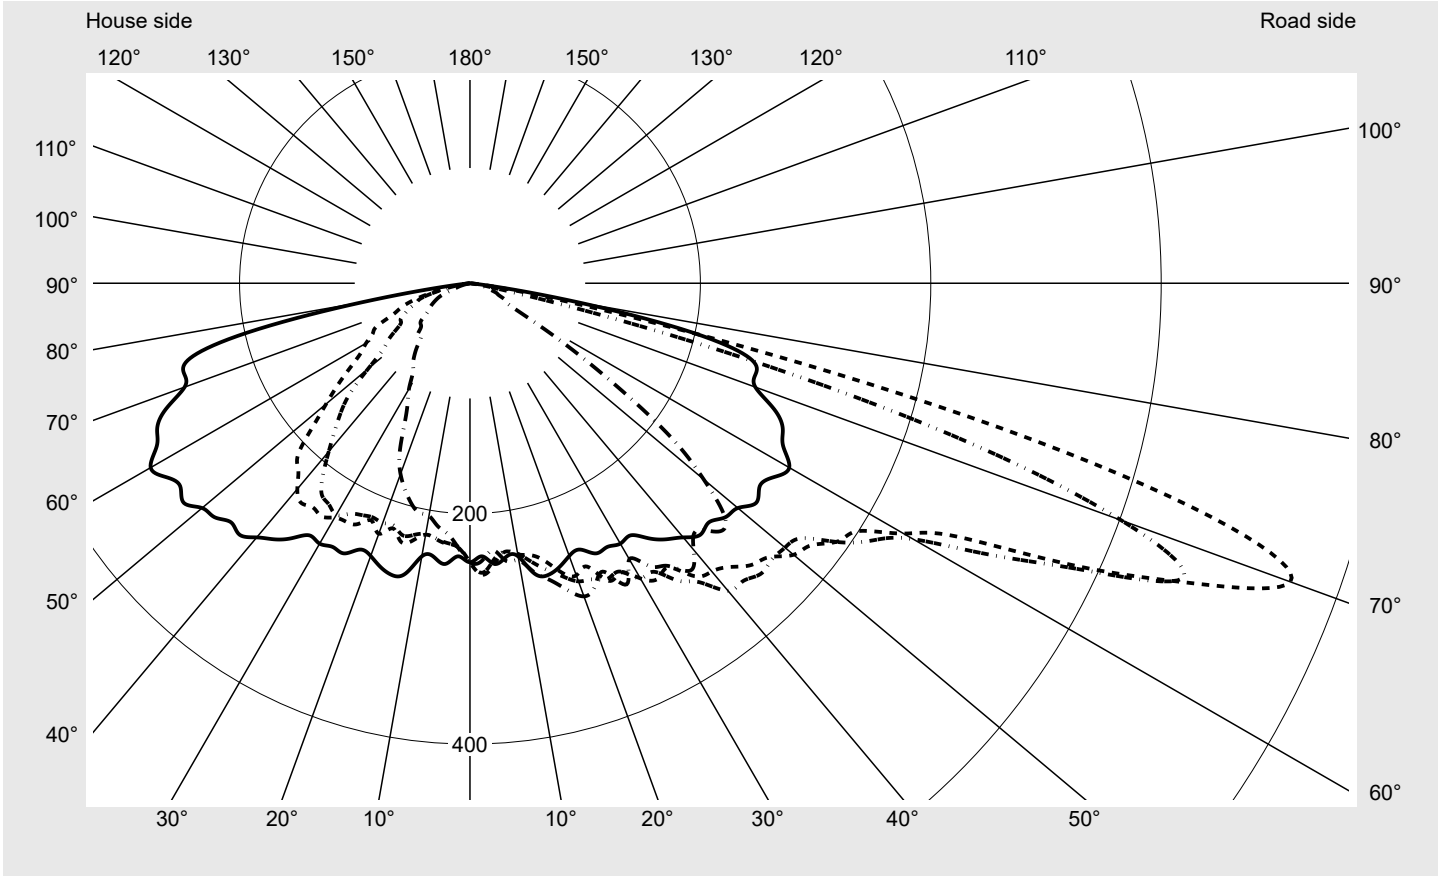

Photometric test report

Family Streetlight 31 micro toolless	Order number: 5XH5D35M08DA EAN: 4069025103246	LP number 59076_2480
	Version post-top or side-entry mounting, NEMA 7 pin (DALI) + Zhaga down Optic direct, asymmetric wide distribution S100003 Cover toughened safety glass Lamps LED 3000 K CRI ≥ 70 Controlgear ECG SITECO - Smart Interface Rated values Net luminous flux = 4940 lm Power consumption = 37.7 W Luminous efficacy = 131 lm/W	serial documentation 18.04.2024

Luminous intensity in cd/klm C180-0 C205-25 C210-30 C270-90 **Imax: 758 cd/klm**

Luminaire output ratios	
Eta	100.0%
Eta 0° - 90°	100.0%
Eta 90° - 180°	0.0%

Luminous intensity class acc. to EN13201-2	
Class:	G3
Imax 70°	757.8
Imax 80°	95.1
Imax 90°	0.0
Imax >90°	0.0
Imax >95°	0.0

Envelope curve in cd/klm **KMK 70°** **KMK 67.5°** **KMK 65°** **KMK 62.5°** **siteco**

Photometric test report

Family Streetlight 31 micro toolless	Order number: 5XH5D35M08DA EAN: 4069025103246	LP number 59076_2480
Table of values for luminous intensities		Maximum luminous intensity
		siteco