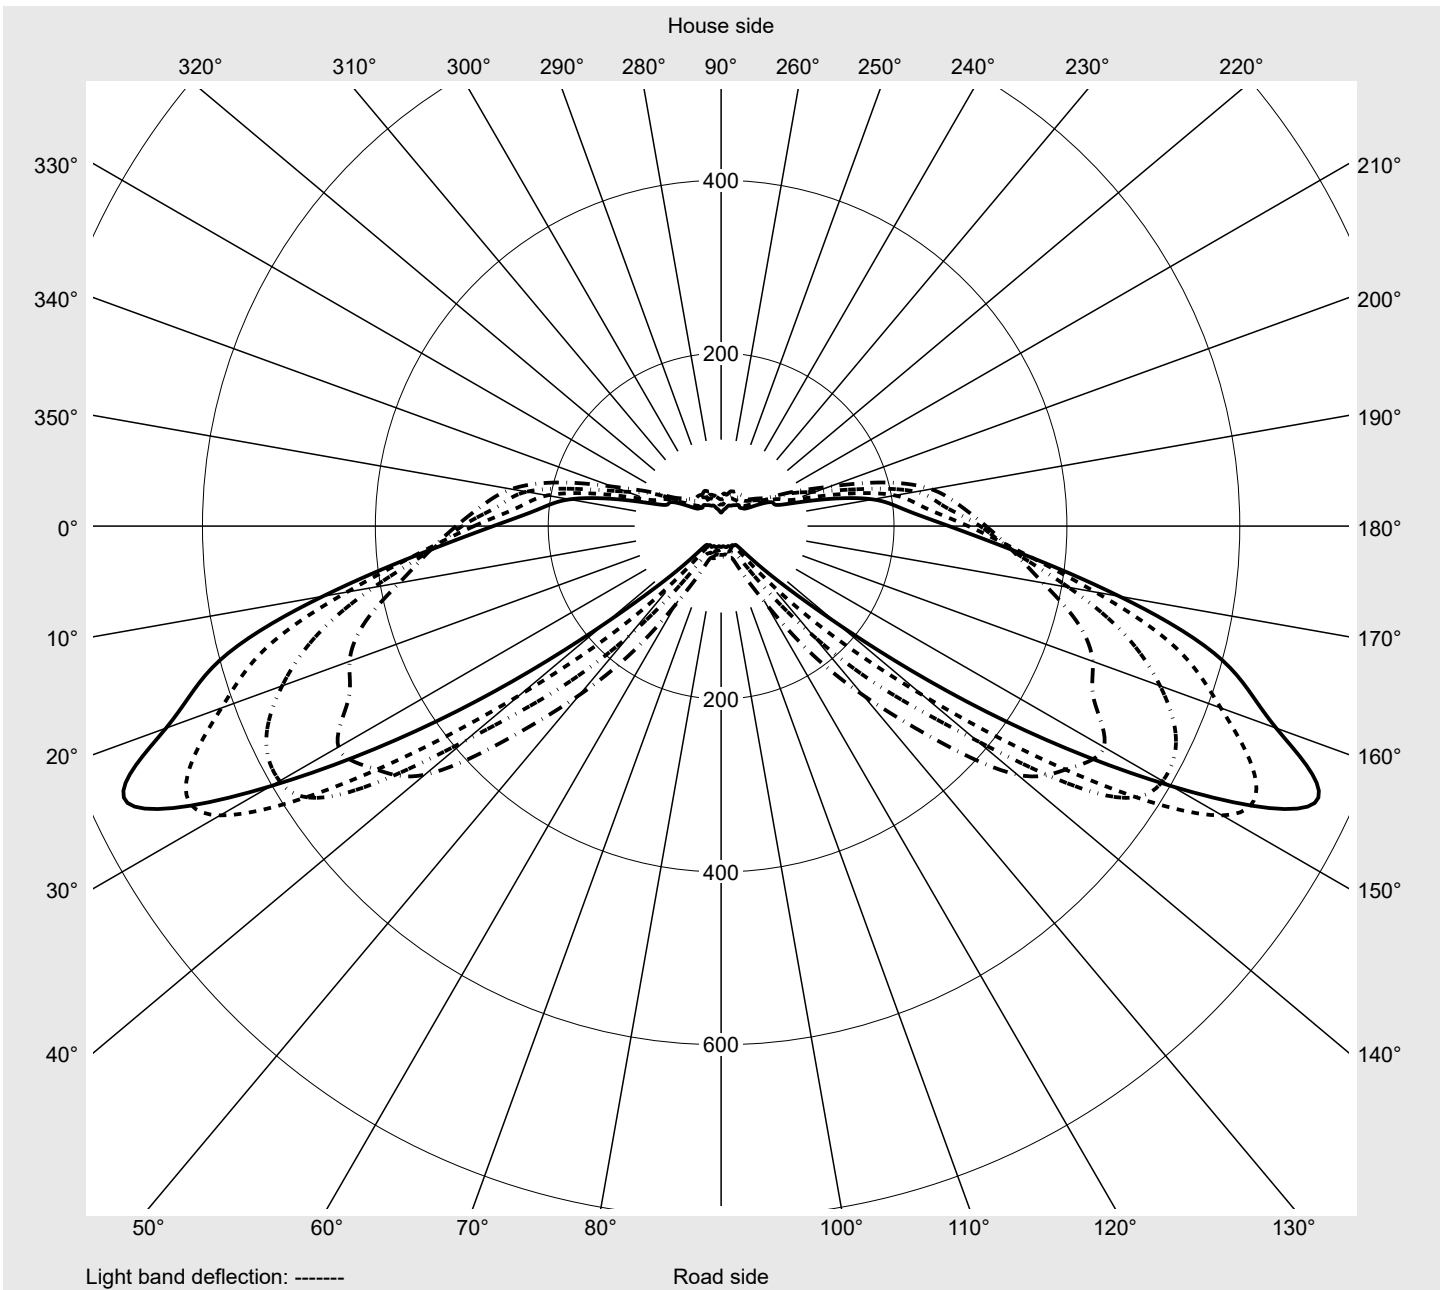

Photometric test report

Family Streetlight 31 micro toolless	Order number: 5XH5D3AT08DA EAN: 4069025103369	LP number 59076_2445
	Version post-top or side-entry mounting, Smart Interface up/down Optic direct, asymmetric wide distribution S100003 Cover toughened safety glass Lamps LED 3000 K CRI ≥ 70 Controlgear ECG SITECO - Smart Interface Rated values Net luminous flux = 4940 lm Power consumption = 37.7 W Luminous efficacy = 131 lm/W	serial documentation 18.04.2024

Luminous intensity in cd/klm C180-0 C205-25 C210-30 C270-90 **Imax: 758 cd/klm**

Luminaire output ratios

Eta	100.0%
Eta 0° - 90°	100.0%
Eta 90° - 180°	0.0%

Luminous intensity class acc. to EN13201-2

Class:	G3
Imax 70°	757.8
Imax 80°	95.1
Imax 90°	0.0
Imax >90°	0.0
Imax >95°	0.0

Measurement conditions

DIN EN 13032 and DIN 5032

Photometric test report

Family Streetlight 31 micro toolless	Order number: 5XH5D3AT08DA EAN: 4069025103369	LP number 59076_2445
---	--	---------------------------------------

Envelope curve in cd/klm **KMK 70°** **KMK 67.5°** **KMK 65°** **KMK 62.5°** **siteco**

Photometric test report

Family Streetlight 31 micro toolless	Order number: 5XH5D3AT08DA EAN: 4069025103369	LP number 59076_2445
Table of values for luminous intensities		Maximum luminous intensity
siteco		