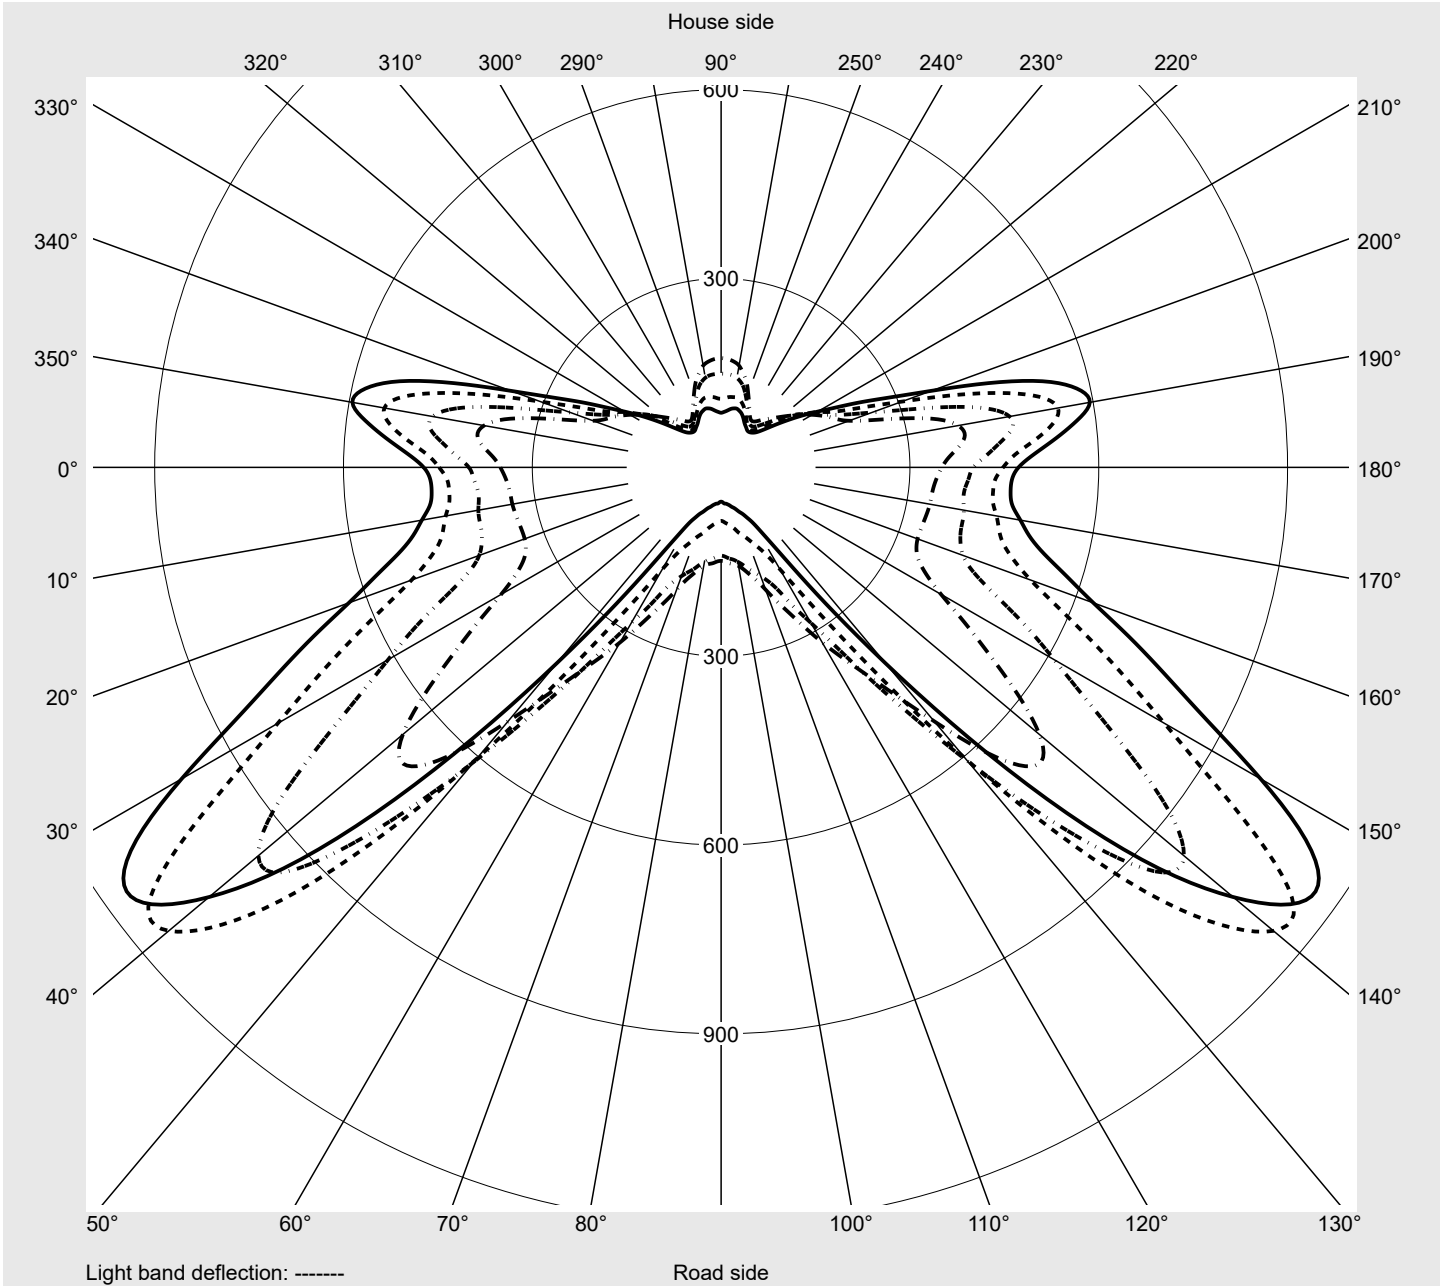

Photometric test report

Family Streetlight 31 micro toolless	Order number: 5XH5P31T08CA EAN: 4069025103468	LP number 59337_1079
	Version post-top or side-entry mounting, Smart Interface up/down Optic direct, asymmetric wide distribution S150002 Cover toughened safety glass Lamps LED 3000 K CRI ≥ 70 Controlgear ECG SITECO - Smart Interface Rated values Net luminous flux = 1420 lm Power consumption = 10.2 W Luminous efficacy = 139.2 lm/W	serial documentation 18.04.2024

Luminous intensity in cd/klm C180-0 C215-35 C217,5-37,5 C270-90 **Imax: 1158 cd/klm**

Luminaire output ratios	
Eta	100.0%
Eta 0° - 90°	100.0%
Eta 90° - 180°	0.0%
Measurement conditions	
DIN EN 13032 and DIN 5032	

Luminous intensity class acc. to EN13201-2	
Class:	---
Imax 70°	798.1
Imax 80°	214.2
Imax 90°	0.0
Imax >90°	0.0
Imax >95°	0.0

Photometric test report

Family Streetlight 31 micro toolless	Order number: 5XH5P31T08CA EAN: 4069025103468	LP number 59337_1079
--	--	--------------------------------

Envelope curve in cd/klm **KMK 65°** **KMK 62,5°** **KMK 60°** **KMK 57,5°** **siteco**

Photometric test report

Family Streetlight 31 micro toolless	Order number: 5XH5P31T08CA EAN: 4069025103468	LP number 59337_1079
Table of values for luminous intensities		Maximum luminous intensity
		siteco