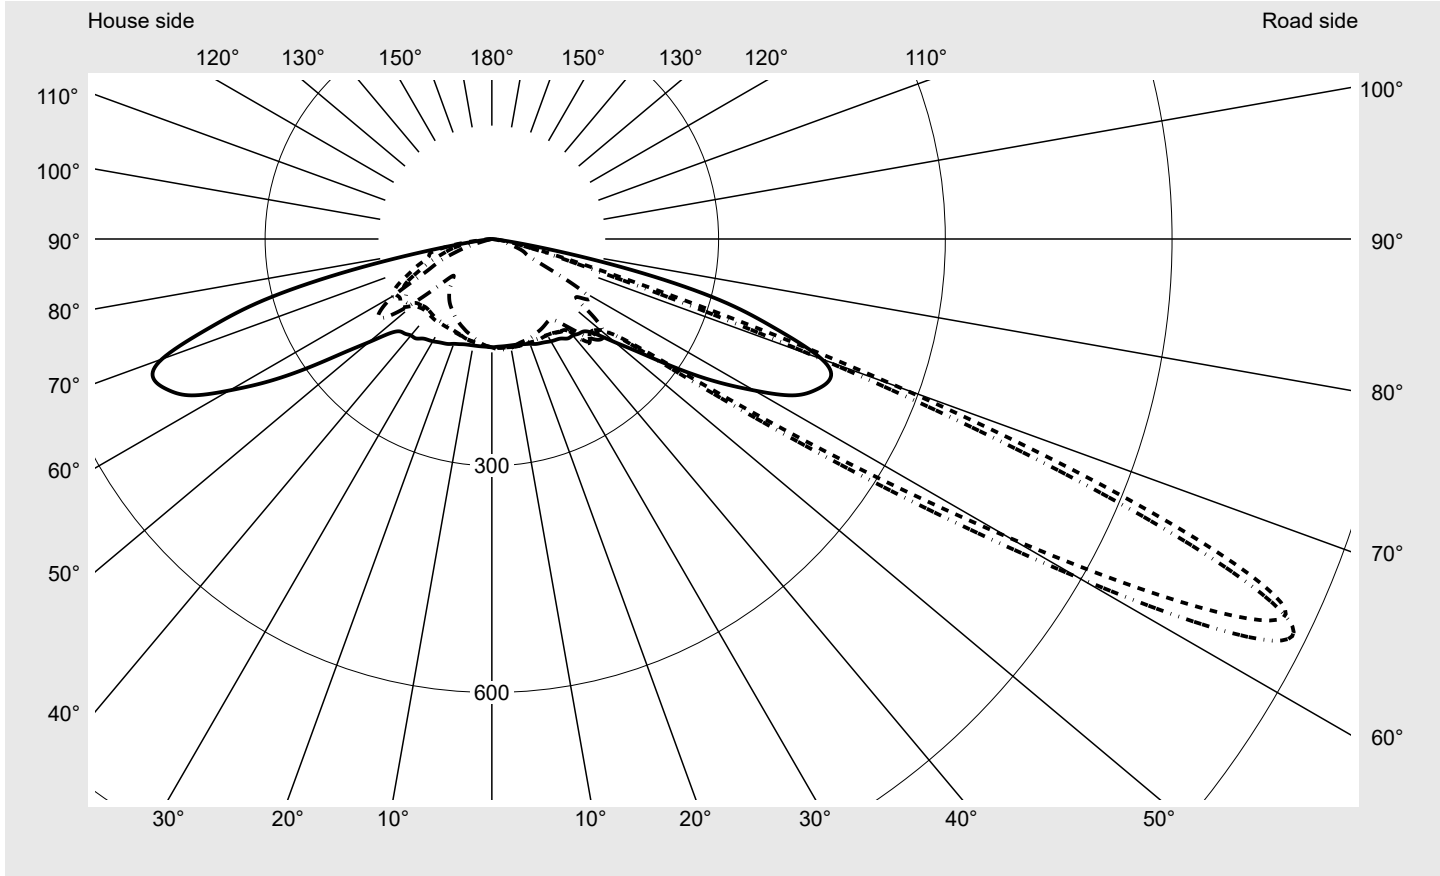

Photometric test report

Family Streetlight 31 micro toolless	Order number: 5XH5P31T08CA EAN: 4069025103468	LP number 59337_1079
	Version post-top or side-entry mounting, Smart Interface up/down Optic direct, asymmetric wide distribution S150002 Cover toughened safety glass Lamps LED 3000 K CRI ≥ 70 Controlgear ECG SITECO - Smart Interface Rated values Net luminous flux = 1420 lm Power consumption = 10.2 W Luminous efficacy = 139.2 lm/W	serial documentation 18.04.2024

Luminous intensity in cd/klm C180-0 C215-35 C217,5-37,5 C270-90 **Imax: 1158 cd/klm**

Luminaire output ratios	
Eta	100.0%
Eta 0° - 90°	100.0%
Eta 90° - 180°	0.0%
Measurement conditions	
DIN EN 13032 and DIN 5032	

Envelope curve in cd/klm **KMK 65°** **KMK 62,5°** **KMK 60°** **KMK 57,5°** **siteco**

Photometric test report

Family Streetlight 31 micro toolless	Order number: 5XH5P31T08CA EAN: 4069025103468	LP number 59337_1079
Table of values for luminous intensities		Maximum luminous intensity
		siteco