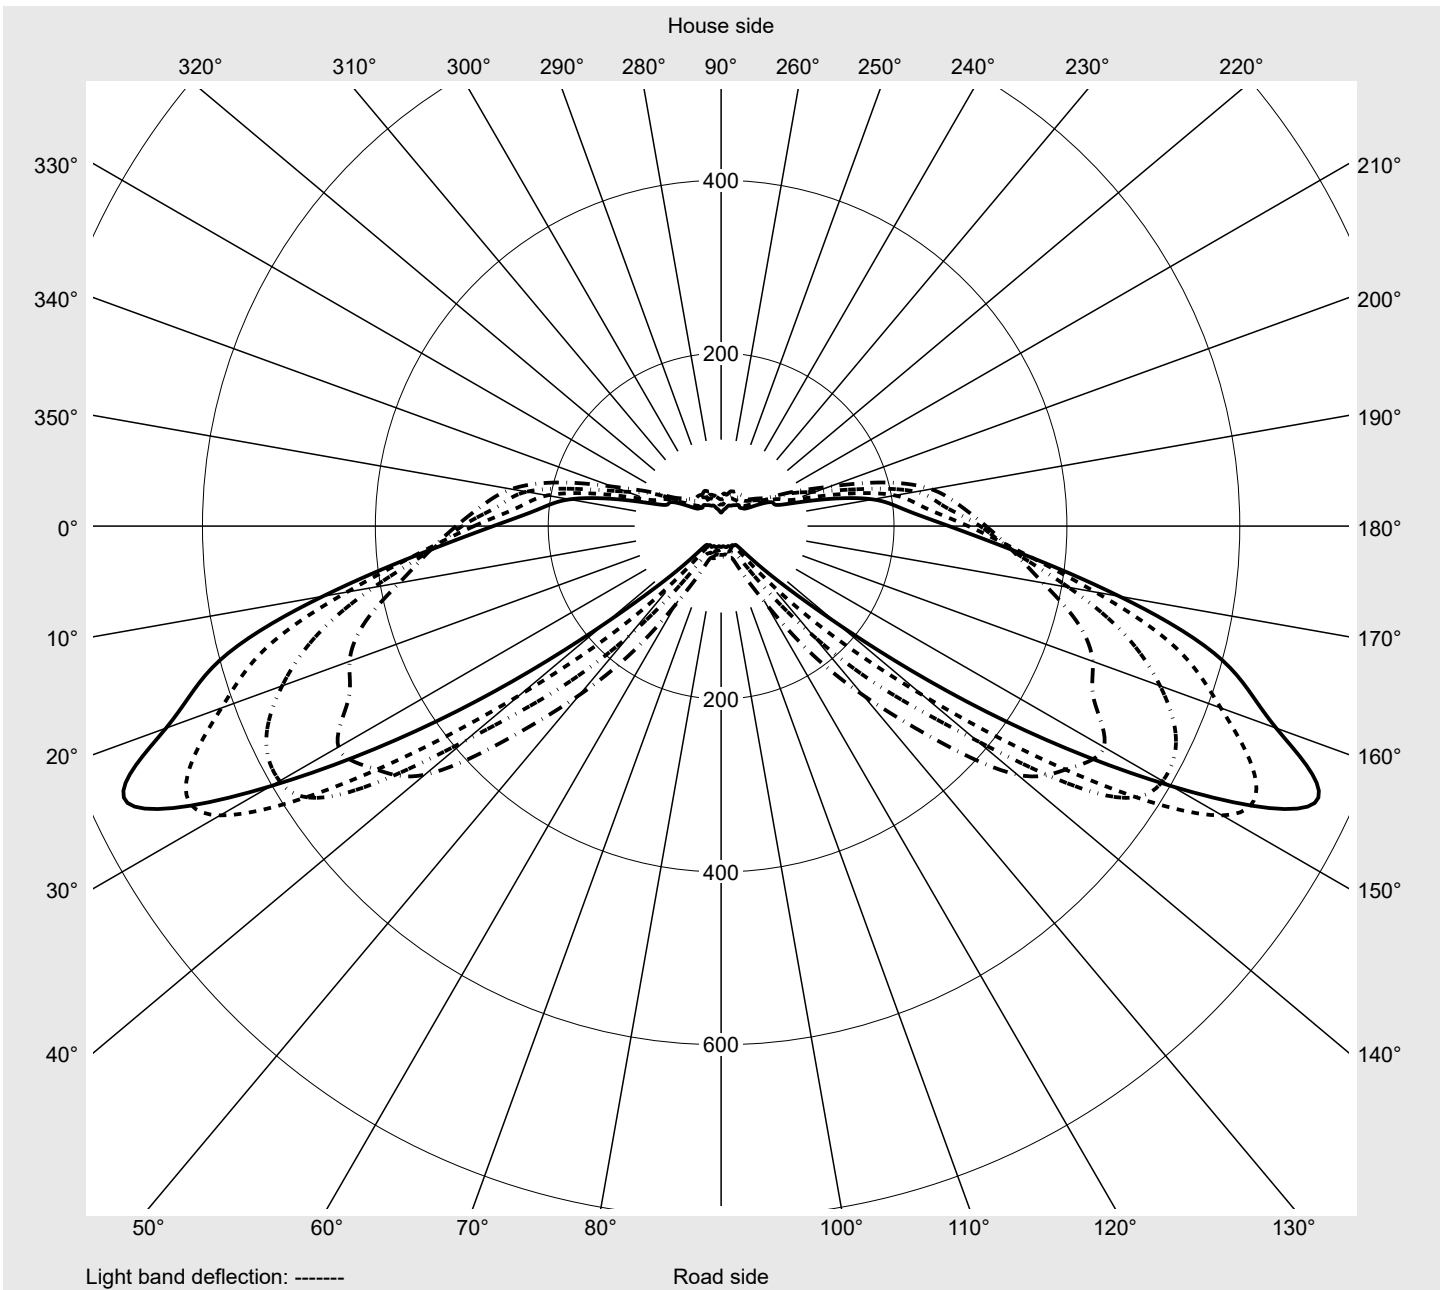

Photometric test report

Family Streetlight 31 micro toolless	Order number: 5XH5D31A08BA EAN: 4069025512765	LP number 59076_3423
	Version post-top or side-entry mounting Optic direct, asymmetric wide distribution S100003 Cover toughened safety glass Lamps LED 3000 K CRI ≥ 70 Controlgear ECG SITECO Rated values Net luminous flux = 2850 lm Power consumption = 19.1 W Luminous efficacy = 149.2 lm/W	serial documentation 30.06.2025

Luminous intensity in cd/klm C180-0 C205-25 C210-30 C270-90 **Imax: 758 cd/klm**

Luminaire output ratios

Eta	100.0%
Eta 0° - 90°	100.0%
Eta 90° - 180°	0.0%

Luminous intensity class acc. to EN13201-2

Class:	G3
Imax 70°	757.8
Imax 80°	95.1
Imax 90°	0.0
Imax >90°	0.0
Imax >95°	0.0

Measurement conditions

DIN EN 13032 and DIN 5032

Photometric test report

Family Streetlight 31 micro toolless	Order number: 5XH5D31A08BA EAN: 4069025512765	LP number 59076_3423
--	--	---------------------------------------

Envelope curve in cd/klm **KMK 70°** **KMK 67.5°** **KMK 65°** **KMK 62.5°** **siteco**

Photometric test report

Family Streetlight 31 micro toolless	Order number: 5XH5D31A08BA EAN: 4069025512765	LP number 59076_3423
Table of values for luminous intensities		Maximum luminous intensity
		siteco