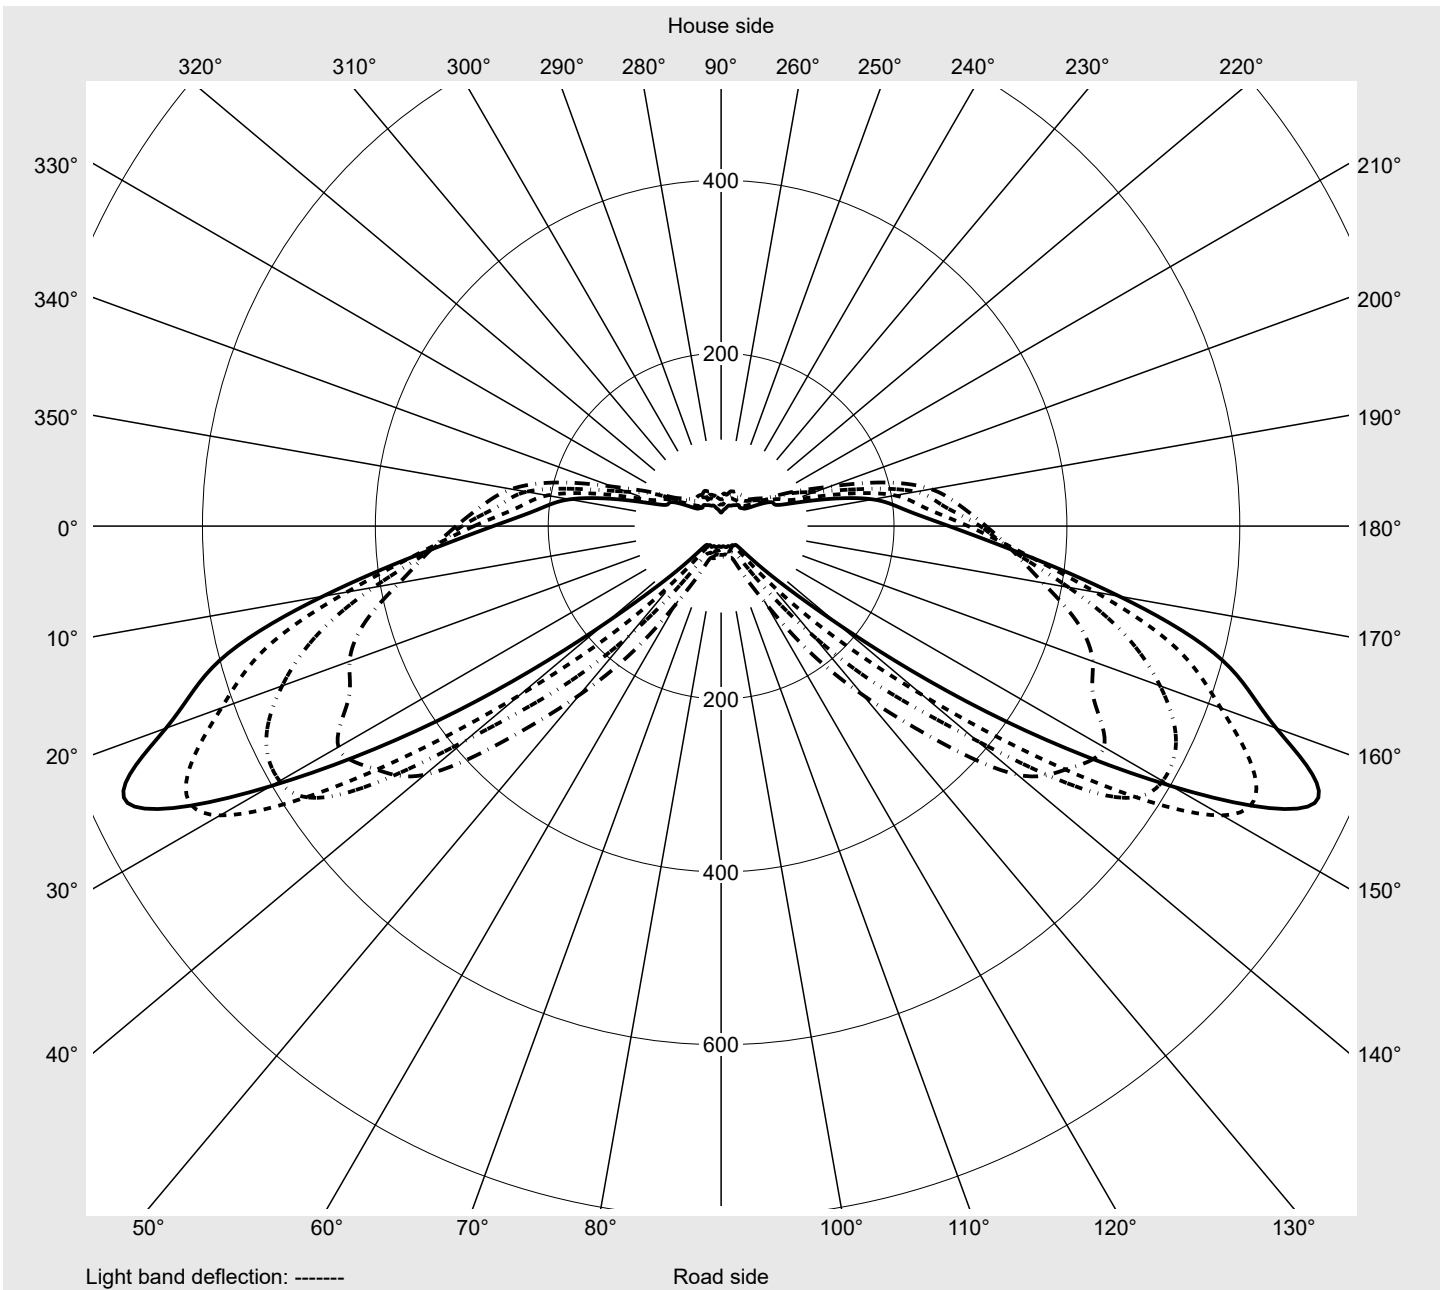

Photometric test report

Family Streetlight 31 micro toolless	Order number: 5XH5D31R08BA EAN: 4069025512925	LP number 59076_3443
	Version post-top or side-entry mounting, Smart Interface down Optic direct, asymmetric wide distribution S100003 Cover toughened safety glass Lamps LED 3000 K CRI ≥ 70 Controlgear ECG SITECO - Smart Interface Rated values Net luminous flux = 2860 lm Power consumption = 19.2 W Luminous efficacy = 149 lm/W	serial documentation 30.06.2025

Luminous intensity in cd/klm C180-0 C205-25 C210-30 C270-90 **Imax: 758 cd/klm**

Luminaire output ratios

Eta	100.0%
Eta 0° - 90°	100.0%
Eta 90° - 180°	0.0%

Luminous intensity class acc. to EN13201-2

Class:	G3
Imax 70°	757.8
Imax 80°	95.1
Imax 90°	0.0
Imax >90°	0.0
Imax >95°	0.0

Measurement conditions

DIN EN 13032 and DIN 5032

Photometric test report

Family Streetlight 31 micro toolless	Order number: 5XH5D31R08BA EAN: 4069025512925	LP number 59076_3443
--	--	--------------------------------

Envelope curve in cd/klm **KMK 70°** **KMK 67.5°** **KMK 65°** **KMK 62.5°** **siteco**

Photometric test report

Family Streetlight 31 micro toolless	Order number: 5XH5D31R08BA EAN: 4069025512925	LP number 59076_3443
Table of values for luminous intensities		Maximum luminous intensity
		siteco