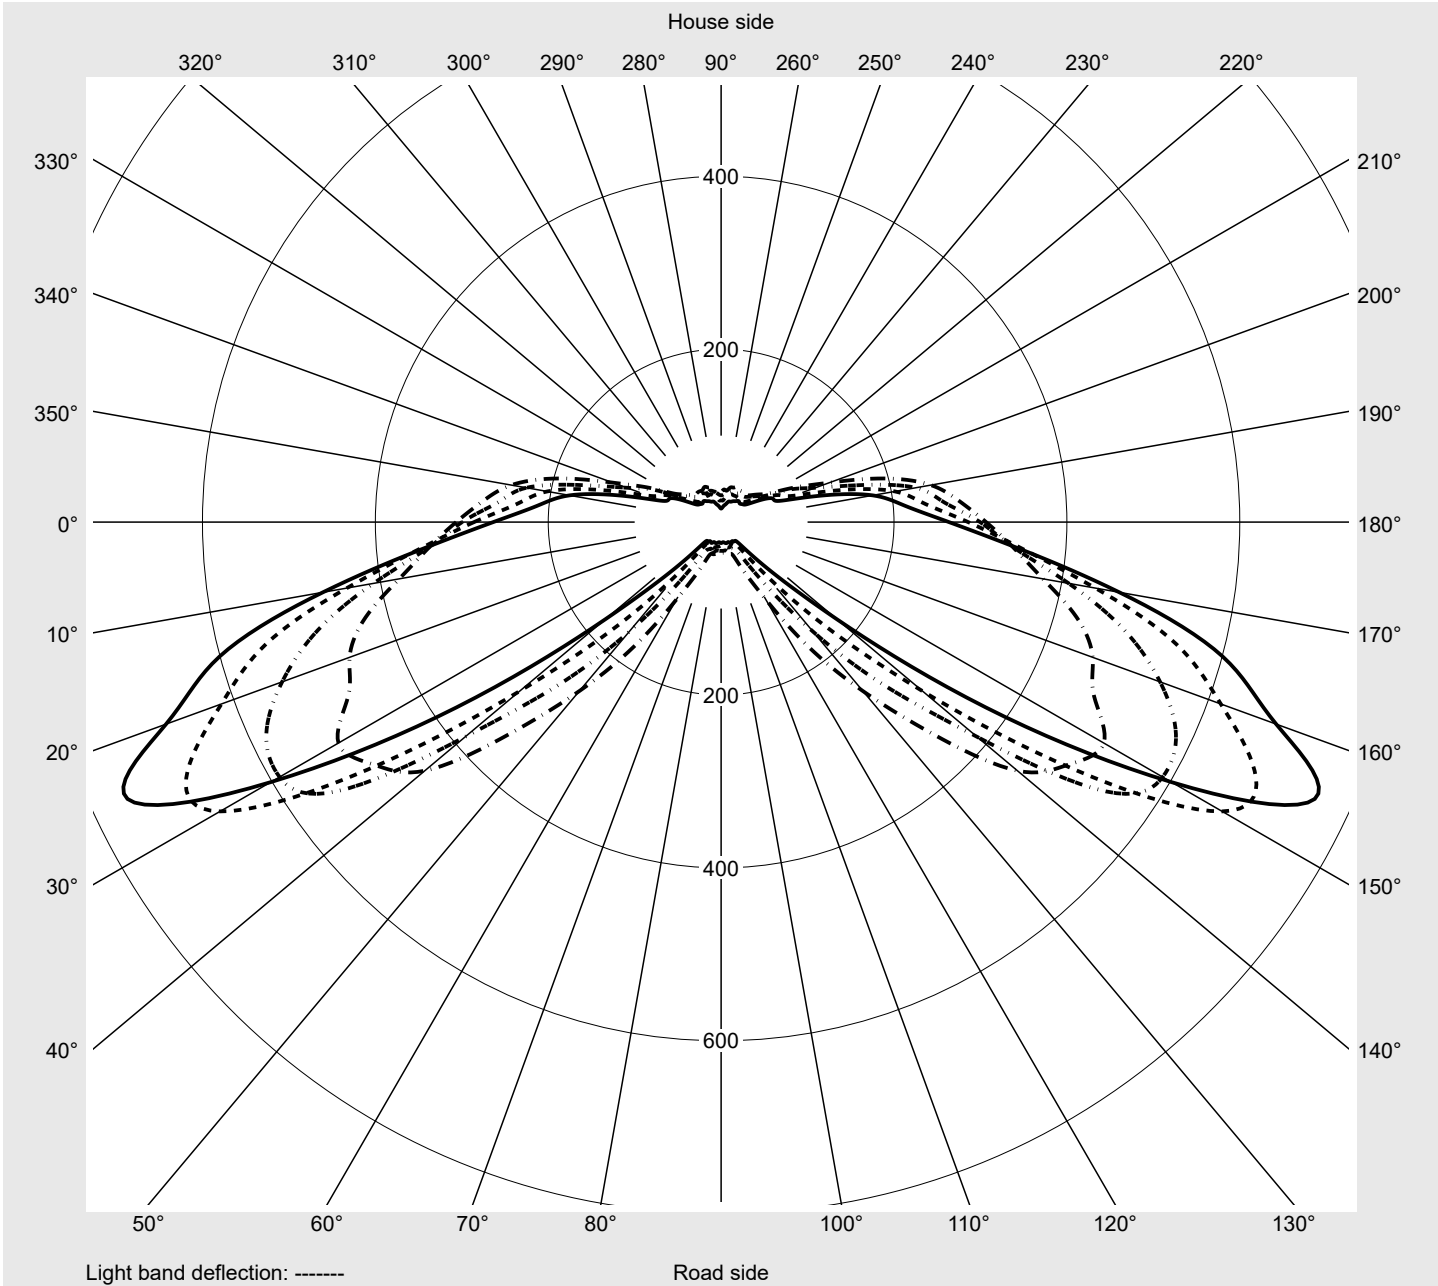

Photometric test report

Family Streetlight 31 micro toolless	Order number: 5XH5D3AA08BA EAN: 4069025513243	LP number 59076_3428
	Version post-top or side-entry mounting Optic direct, asymmetric wide distribution S100003 Cover toughened safety glass Lamps LED 3000 K CRI ≥ 70 Controlgear ECG SITECO Rated values Net luminous flux = 2850 lm Power consumption = 19.1 W Luminous efficacy = 149.2 lm/W	serial documentation 30.06.2025

Luminous intensity in cd/klm C180-0 C205-25 C210-30 C270-90 **Imax: 758 cd/klm**

Luminaire output ratios

Eta	100.0%
Eta 0° - 90°	100.0%
Eta 90° - 180°	0.0%

Luminous intensity class acc. to EN13201-2

Class:	G3
Imax 70°	757.8
Imax 80°	95.1
Imax 90°	0.0
Imax >90°	0.0
Imax >95°	0.0

Measurement conditions

DIN EN 13032 and DIN 5032

Photometric test report

Family Streetlight 31 micro toolless	Order number: 5XH5D3AA08BA EAN: 4069025513243	LP number 59076_3428
--	--	---------------------------------------

Envelope curve in cd/klm **KMK 70°** **KMK 67.5°** **KMK 65°** **KMK 62.5°** **siteco**

Photometric test report

Family Streetlight 31 micro toolless	Order number: 5XH5D3AA08BA EAN: 4069025513243	LP number 59076_3428
Table of values for luminous intensities		Maximum luminous intensity
siteco		