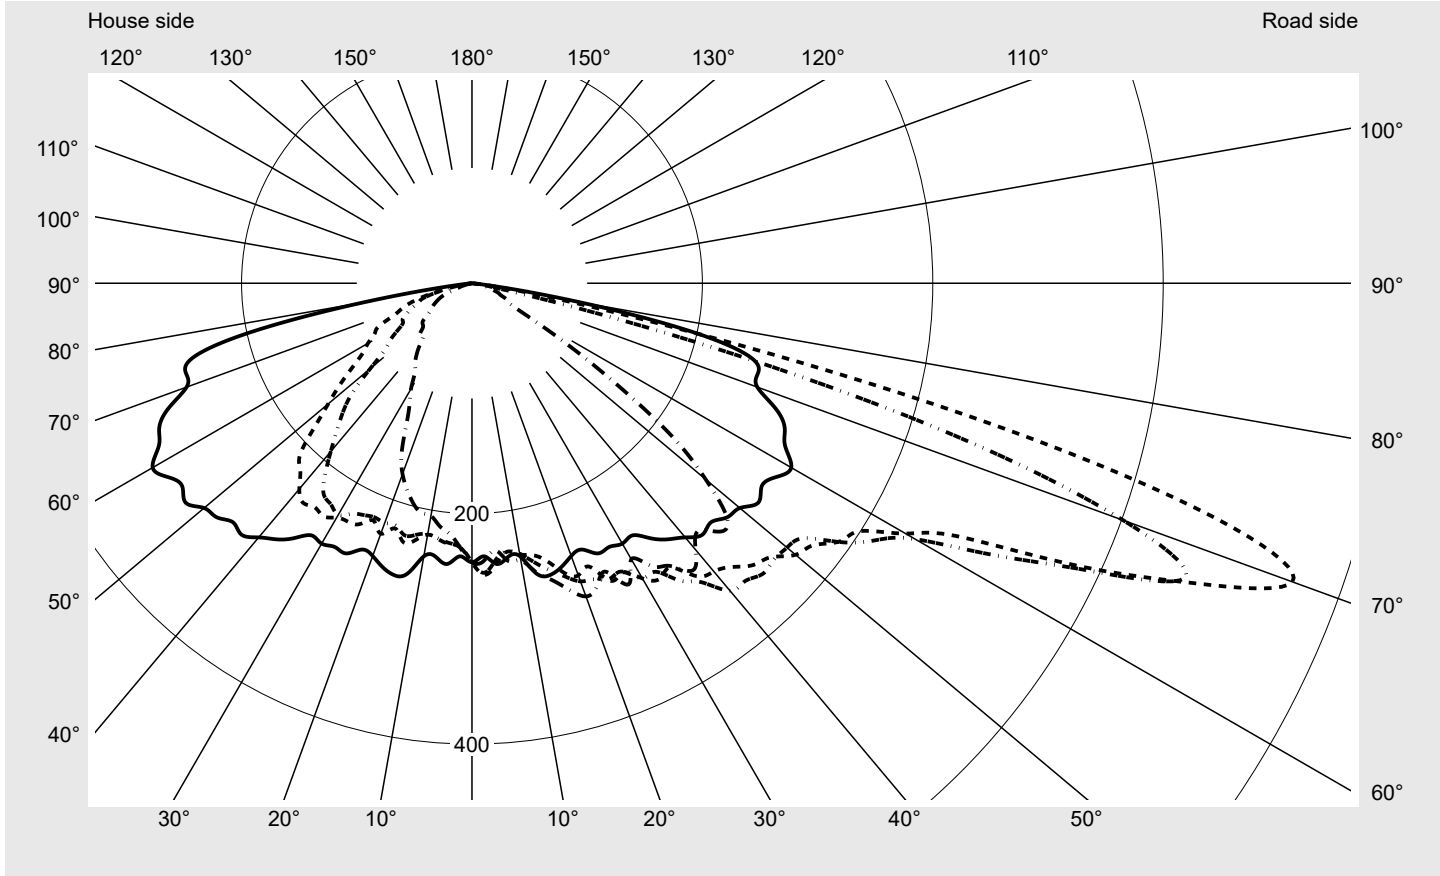

Photometric test report

Family Streetlight 31 micro toolless	Order number: 5XH5D3BN08BA EAN: 4069025513489	LP number 59076_3478
	Version	post-top or side-entry mounting, NEMA 7 pin (DALI)
	Optic	direct, asymmetric wide distribution S100003
	Cover	toughened safety glass
	Lamps	LED 3000 K CRI ≥ 70
	Controlgear	ECG SITECO
Rated values	Net luminous flux = 2850 lm Power consumption = 19.1 W Luminous efficacy = 149.2 lm/W	serial documentation 30.06.2025
		

Luminous intensity in cd/klm
C180-0
C205-25
C210-30
C270-90
Imax: 758 cd/klm

Luminaire output ratios	
Eta	100.0%
Eta 0° - 90°	100.0%
Eta 90° - 180°	0.0%

Luminous intensity class acc. to EN13201-2	
Class:	G3
Imax 70°	757.8
Imax 80°	95.1
Imax 90°	0.0
Imax >90°	0.0
Imax >95°	0.0

Envelope curve in cd/klm **KMK 70°** **KMK 67.5°** **KMK 65°** **KMK 62.5°** **siteco**

Photometric test report

Family Streetlight 31 micro toolless	Order number: 5XH5D3BN08BA EAN: 4069025513489	LP number 59076_3478
Table of values for luminous intensities		Maximum luminous intensity
		siteco