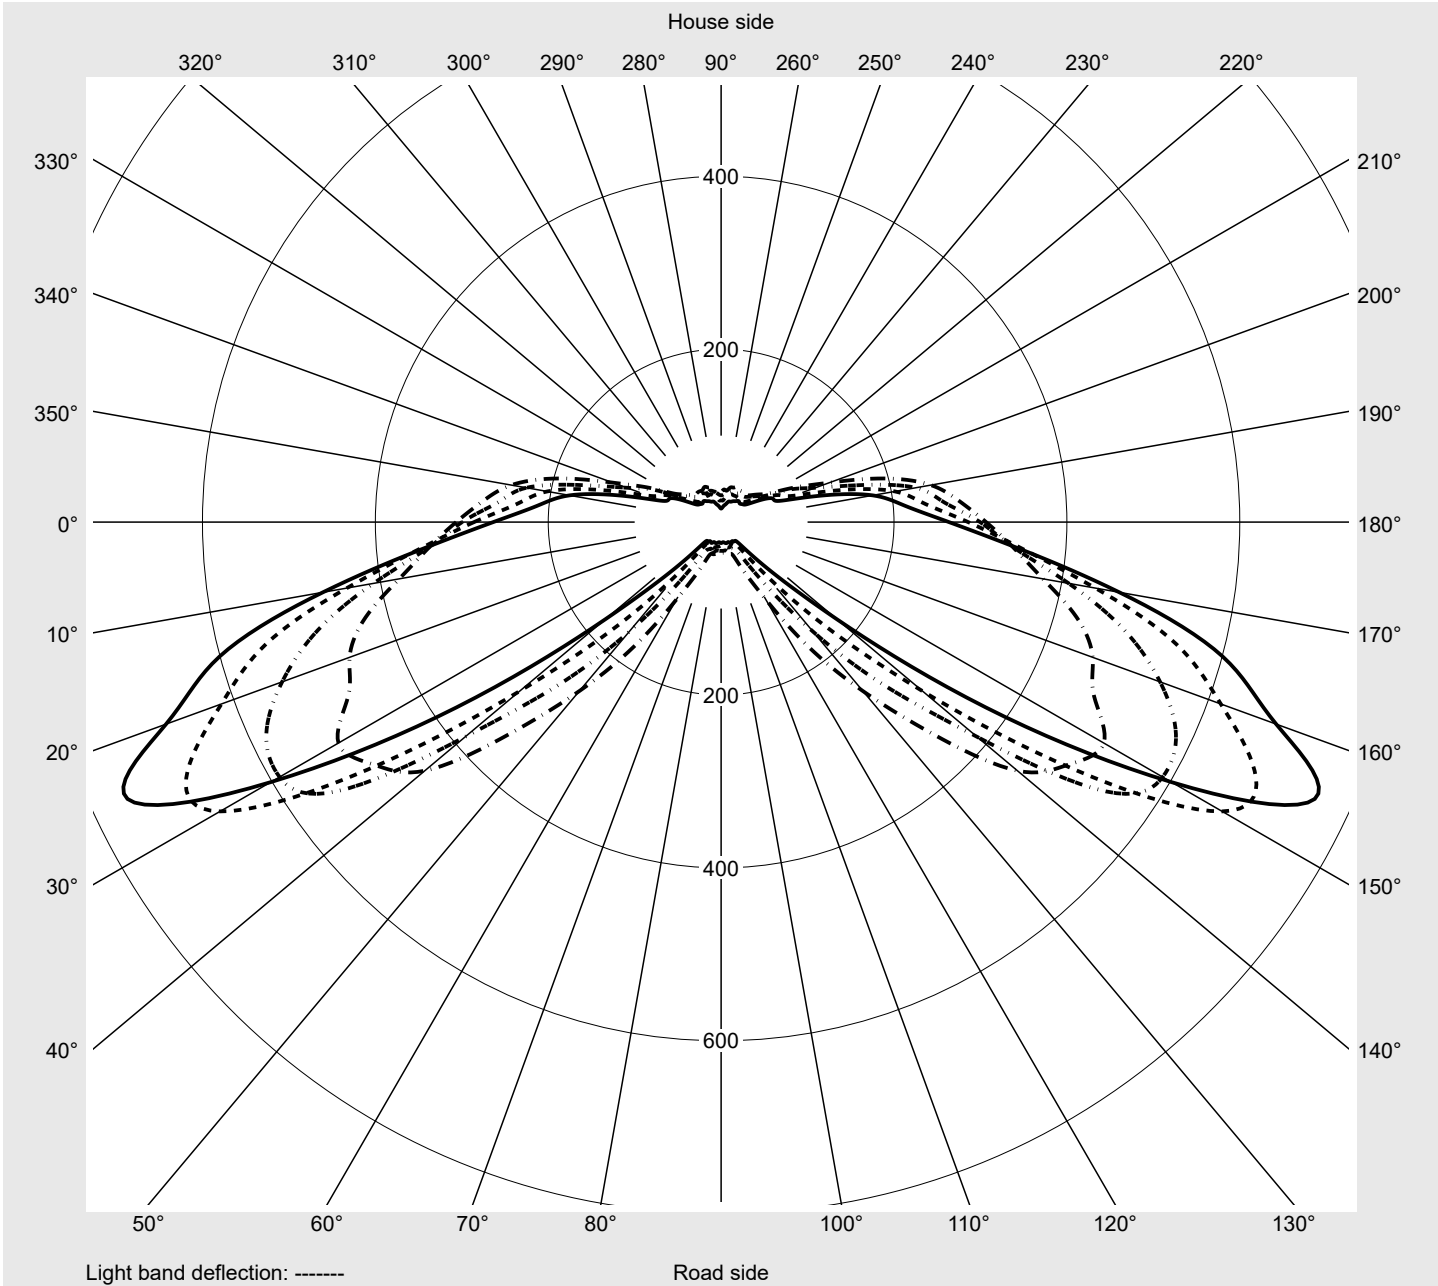

Photometric test report

Family Streetlight 31 micro toolless	Order number: 5XH5D3BN08BA EAN: 4069025513489	LP number 59076_3478
	Version	post-top or side-entry mounting, NEMA 7 pin (DALI)
	Optic	direct, asymmetric wide distribution S100003
	Cover	toughened safety glass
	Lamps	LED 3000 K CRI ≥ 70
	Controlgear	ECG SITECO
Rated values	Net luminous flux = 2850 lm Power consumption = 19.1 W Luminous efficacy = 149.2 lm/W	serial documentation 30.06.2025
		

Luminous intensity in cd/klm
C180-0
C205-25
C210-30
C270-90
Imax: 758 cd/klm

Luminaire output ratios	
Eta	100.0%
Eta 0° - 90°	100.0%
Eta 90° - 180°	0.0%

Luminous intensity class acc. to EN13201-2	
Class:	G3
Imax 70°	757.8
Imax 80°	95.1
Imax 90°	0.0
Imax >90°	0.0
Imax >95°	0.0

Measurement conditions
 DIN EN 13032 and DIN 5032

Photometric test report

Family Streetlight 31 micro toolless	Order number: 5XH5D3BN08BA EAN: 4069025513489	LP number 59076_3478
--	--	---------------------------------------

Envelope curve in cd/klm **KMK 70°** **KMK 67.5°** **KMK 65°** **KMK 62.5°** **siteco**

Photometric test report

Family Streetlight 31 micro toolless	Order number: 5XH5D3BN08BA EAN: 4069025513489	LP number 59076_3478
Table of values for luminous intensities		Maximum luminous intensity
		siteco