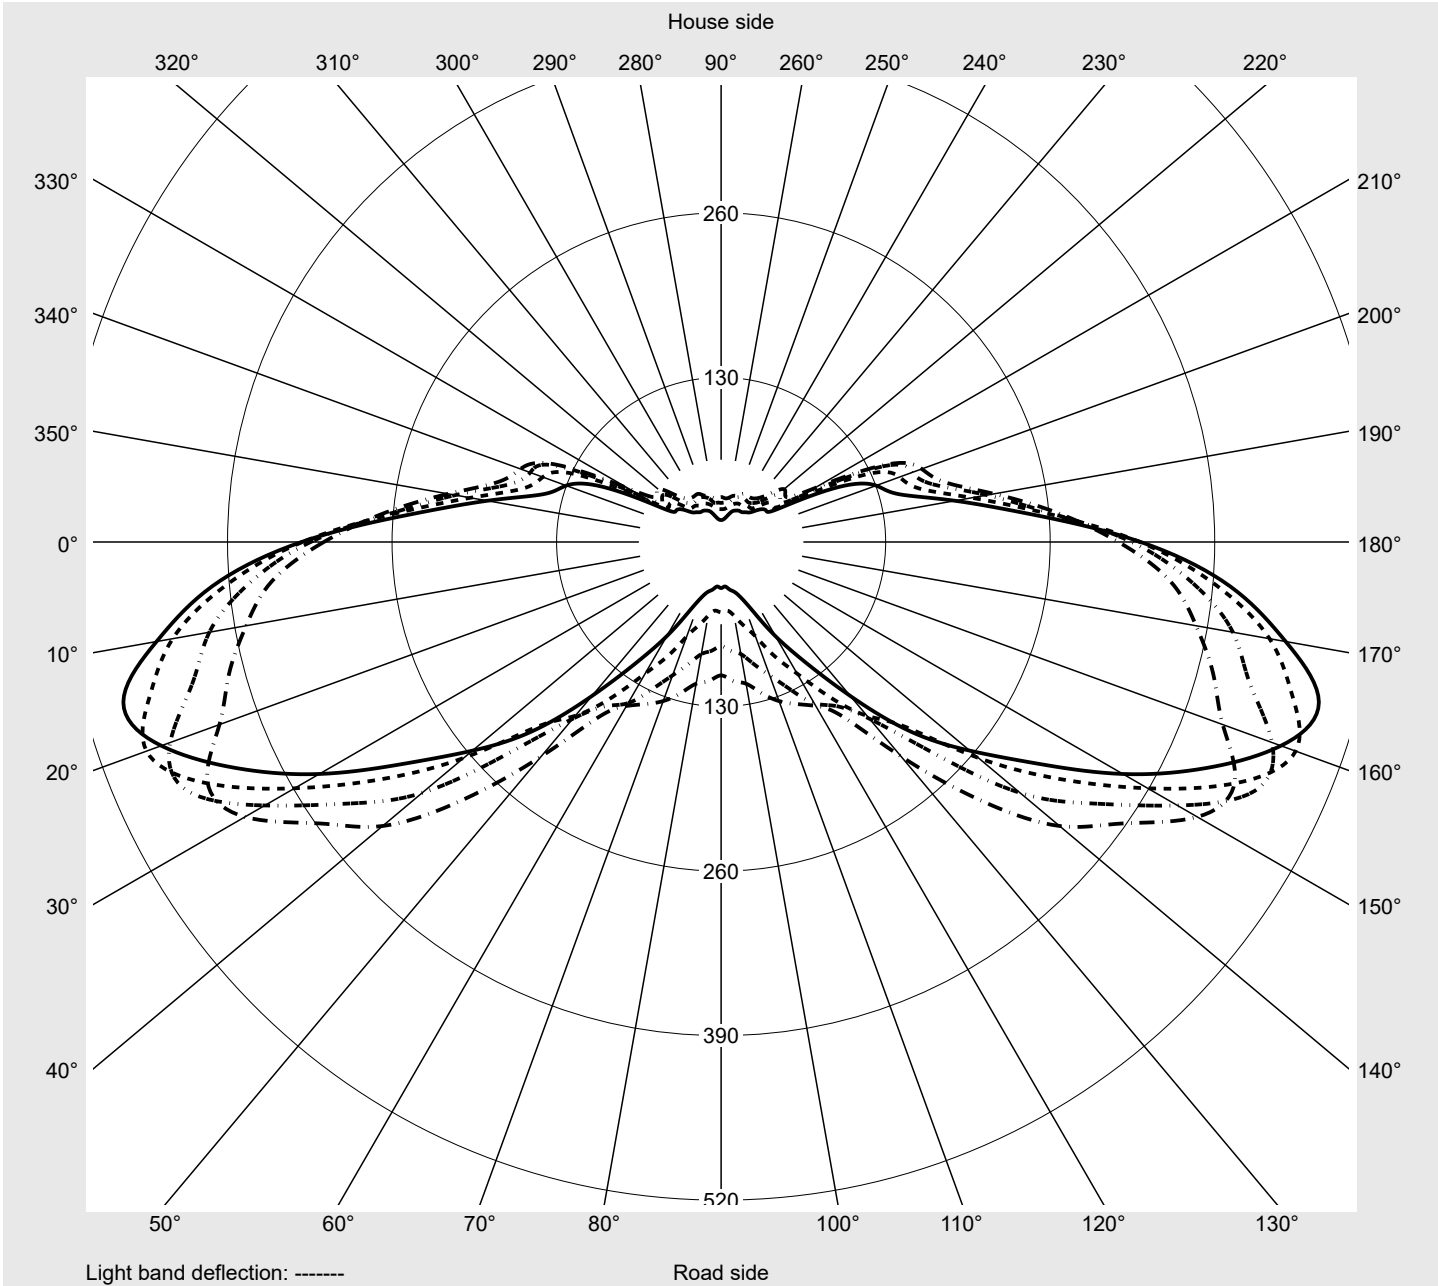

Photometric test report

Family Streetlight 31 micro toolless	Order number: 5XH5D3BN08EA EAN: 4069025513502	LP number 59078_1086
	Version post-top or side-entry mounting, NEMA 7 pin (DALI) Optic asymmetric, wide distribution (ST1.0a G) Cover toughened safety glass Lamps LED 3000 K CRI ≥ 70 Controlgear ECG SITECO Rated values Net luminous flux = 5280 lm Power consumption = 35.3 W Luminous efficacy = 149.6 lm/W	serial documentation 30.06.2025

Luminous intensity in cd/klm C180-0 C195-15 C200-20 C270-90 **Imax: 489 cd/klm**

Luminaire output ratios	
Eta	100.0%
Eta 0° - 90°	100.0%
Eta 90° - 180°	0.0%

Luminous intensity class acc. to EN13201-2	
Class:	G4
Imax 70°	461.5
Imax 80°	96.1
Imax 90°	0.0
Imax >90°	0.0
Imax >95°	0.0

Measurement conditions
DIN EN 13032 and DIN 5032

Photometric test report

Family Streetlight 31 micro toolless	Order number: 5XH5D3BN08EA EAN: 4069025513502	LP number 59078_1086
--	--	--------------------------------

Envelope curve in cd/klm **KMK 67.5°** **KMK 65°** **KMK 62.5°** **KMK 60°** **siteco**

Photometric test report

Family Streetlight 31 micro toolless	Order number: 5XH5D3BN08EA EAN: 4069025513502	LP number 59078_1086
Table of values for luminous intensities		Maximum luminous intensity