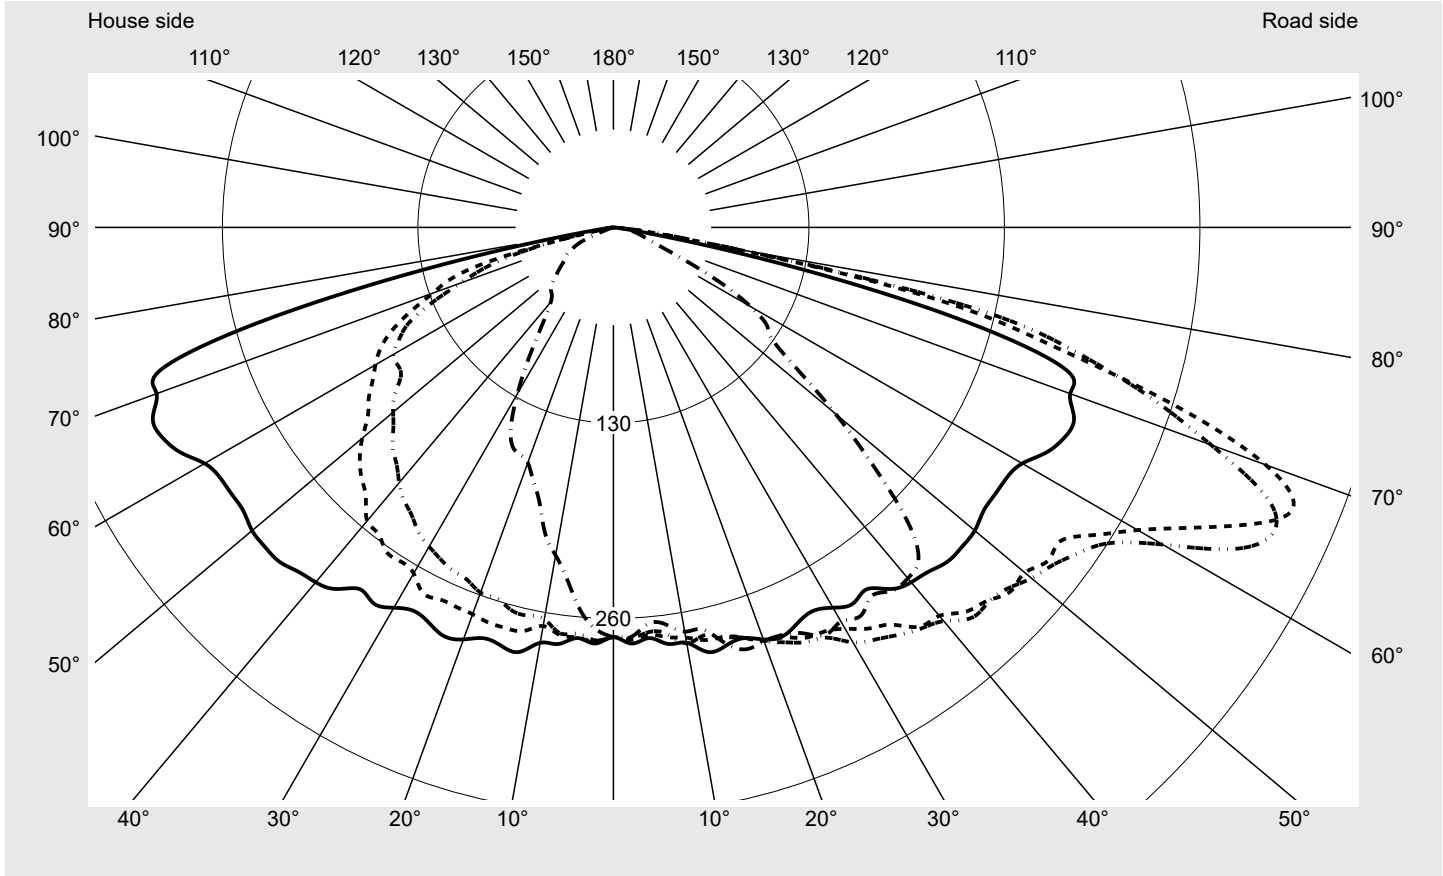

Photometric test report

Family Streetlight 31 micro toolless	Order number: 5XH5D3BN08EA EAN: 4069025513502	LP number 59078_1086
	Version post-top or side-entry mounting, NEMA 7 pin (DALI) Optic asymmetric, wide distribution (ST1.0a G) Cover toughened safety glass Lamps LED 3000 K CRI ≥ 70 Controlgear ECG SITECO Rated values Net luminous flux = 5280 lm Power consumption = 35.3 W Luminous efficacy = 149.6 lm/W	serial documentation 30.06.2025

Luminous intensity in cd/klm C180-0 C195-15 C200-20 C270-90 **Imax: 489 cd/klm**

Luminaire output ratios	
Eta	100.0%
Eta 0° - 90°	100.0%
Eta 90° - 180°	0.0%

Luminous intensity class acc. to EN13201-2	
Class:	G4
Imax 70°	461.5
Imax 80°	96.1
Imax 90°	0.0
Imax >90°	0.0
Imax >95°	0.0

Envelope curve in cd/klm **KMK 67.5°** **KMK 65°** **KMK 62.5°** **KMK 60°** **siteco**

Photometric test report

Family Streetlight 31 micro toolless	Order number: 5XH5D3BN08EA EAN: 4069025513502	LP number 59078_1086
Table of values for luminous intensities		Maximum luminous intensity