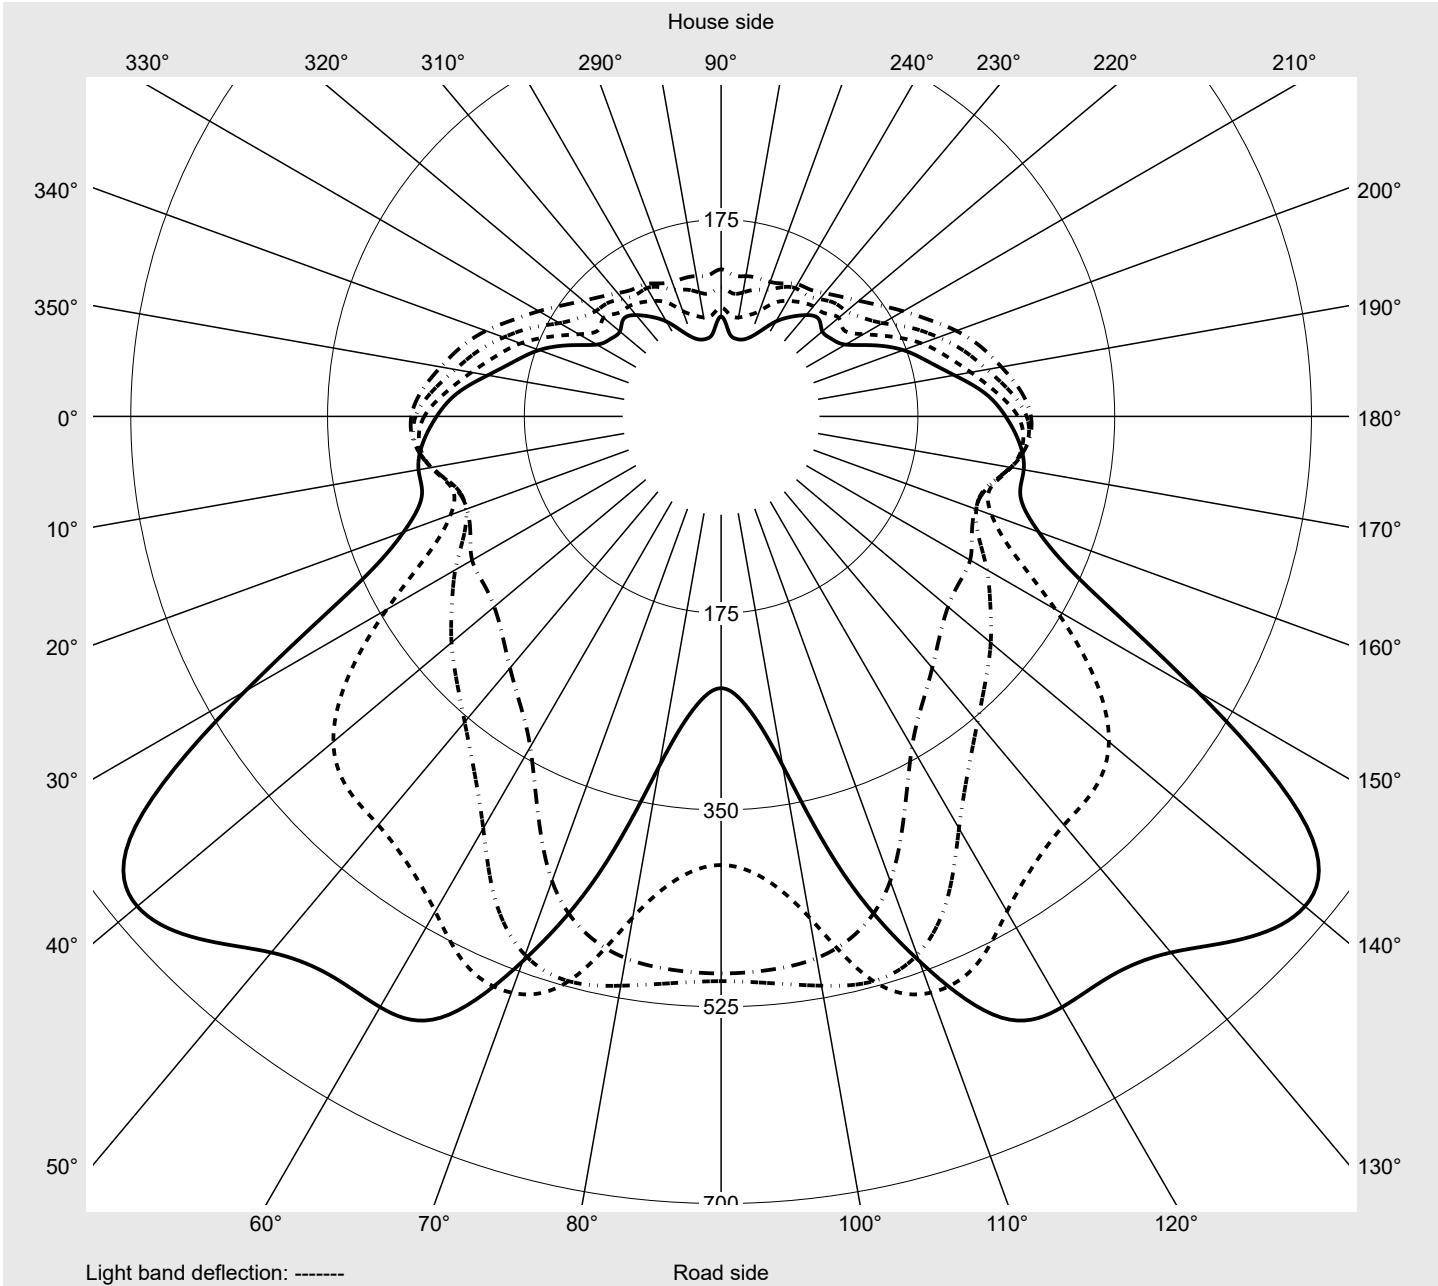

Photometric test report

Family Streetlight 31 micro toolless	Order number: 5XH514AA08EA EAN: 4069025512567	LP number 59798_2157
	Version post-top or side-entry mounting Optic asymmetric distribution (PL32G) Cover toughened safety glass Lamps LED 4000 K CRI ≥ 70 Controlgear ECG SITECO Rated values Net luminous flux = 5420 lm Power consumption = 35.3 W Luminous efficacy = 153.5 lm/W	serial documentation 25.08.2025

Luminous intensity in cd/klm C180-0 C220-40 C225-45 C270-90 **Imax: 678 cd/klm**

Luminaire output ratios

Eta	100.0%
Eta 0° - 90°	100.0%
Eta 90° - 180°	0.0%

Luminous intensity class acc. to EN13201-2

Class:	G3
Imax 70°	623.9
Imax 80°	57.0
Imax 90°	0.0
Imax >90°	0.0
Imax >95°	0.0

Measurement conditions

DIN EN 13032 and DIN 5032

Photometric test report

Family Streetlight 31 micro toolless	Order number: 5XH514AA08EA EAN: 4069025512567	LP number 59798_2157
--	--	--------------------------------

Envelope curve in cd/klm **KMK 62.5°** **KMK 60°** **KMK 57.5°** **KMK 55°** **siteco**

Photometric test report

Family Streetlight 31 micro toolless	Order number: 5XH514AA08EA EAN: 4069025512567	LP number 59798_2157
Table of values for luminous intensities		Maximum luminous intensity