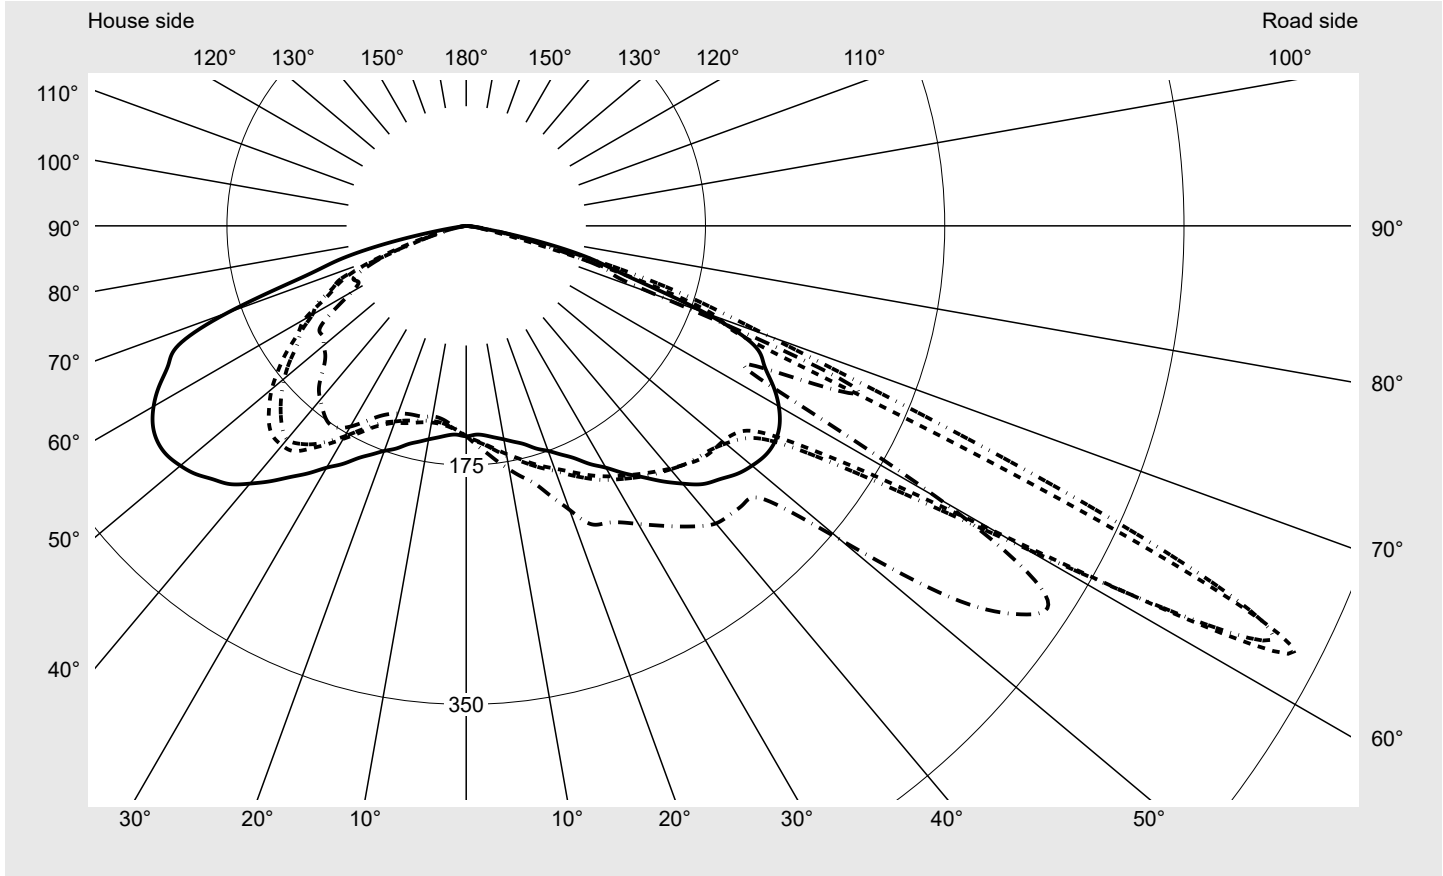

Photometric test report

Family Streetlight 31 micro toolless	Order number: 5XH514AA08EA EAN: 4069025512567	LP number 59798_2157
	Version post-top or side-entry mounting Optic asymmetric distribution (PL32G) Cover toughened safety glass Lamps LED 4000 K CRI ≥ 70 Controlgear ECG SITECO Rated values Net luminous flux = 5420 lm Power consumption = 35.3 W Luminous efficacy = 153.5 lm/W	serial documentation 25.08.2025

Luminous intensity in cd/klm C180-0 C220-40 C225-45 C270-90 **Imax: 678 cd/klm**

Luminaire output ratios

Eta	100.0%
Eta 0° - 90°	100.0%
Eta 90° - 180°	0.0%

Luminous intensity class acc. to EN13201-2

Class:	G3
Imax 70°	623.9
Imax 80°	57.0
Imax 90°	0.0
Imax >90°	0.0
Imax >95°	0.0

Envelope curve in cd/klm **KMK 62.5°** **KMK 60°** **KMK 57.5°** **KMK 55°** **siteco**

Photometric test report

Family Streetlight 31 micro toolless	Order number: 5XH514AA08EA EAN: 4069025512567	LP number 59798_2157
Table of values for luminous intensities		Maximum luminous intensity