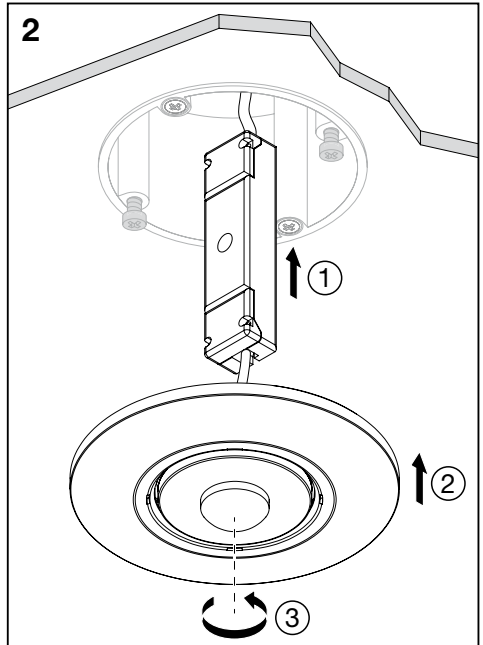

≤ 0.06

5LZ935202A

h = 2.5...4m
20...1000lx

h	Präsenz	Radial	Tangential
2.5m	ø3.5m	ø5m	ø6.5m
3m	ø4.5m	ø6m	ø7.5m
4m	ø6.0m	ø7m	ø8.5m

Supplementary insulation is maintained between FELV circuit and accessible parts
Zwischen dem FELV-Stromkreis und den zugänglichen Teilen ist eine zusätzliche Isolierung vorhanden.

siteco

B

Lokale Steuerung - Stromlaufplan
Local control - circuit diagram

This marking indicates that this product should be disposed with other household wastes throughout the EU. To prevent possible harm to the environment or human health from uncontrolled waste disposal, recycle it responsibly to promote the sustainable reuse of material resources. To return your used device, please use the return and collection systems or contact the retailer where the product was purchased. They can take this product for environmental safe recycling.