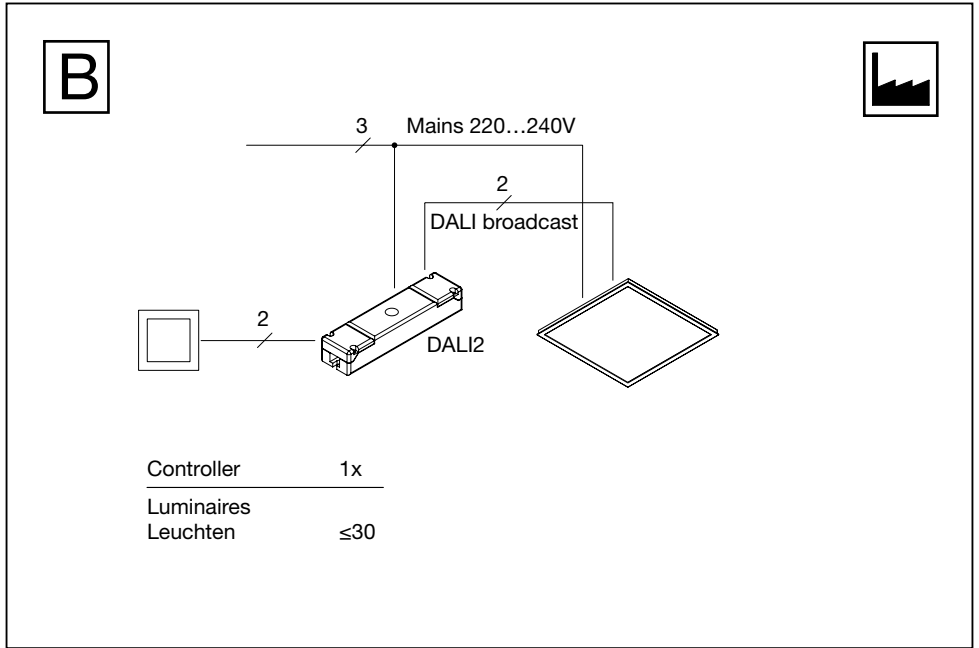

Siteco

Connect 31 - Office

5LZ935100A + 5LZ935400A - Controller

5LZ935202A - Sensor Deckeneinbau / ceiling mounting

siteco

[mm]

5LZ935100A +
5LZ935400A

siteco

≤ 0.06

5LZ935202A

h = 2.5...4m
20...1000lx

h	Präsenz	Radial	Tangential
2.5m	ø3.5m	ø5m	ø6.5m
3m	ø4.5m	ø6m	ø7.5m
4m	ø6.0m	ø7m	ø8.5m

Supplementary insulation is maintained between FELV circuit and accessible parts
Zwischen dem FELV-Stromkreis und den zugänglichen Teilen ist eine zusätzliche Isolierung vorhanden.

siteco

B

Lokale Steuerung - Stromlaufplan
Local control - circuit diagram

This marking indicates that this product should be disposed with other household wastes throughout the EU. To prevent possible harm to the environment or human health from uncontrolled waste disposal, recycle it responsibly to promote the sustainable reuse of material resources. To return your used device, please use the return and collection systems or contact the retailer where the product was purchased. They can take this product for environmental safe recycling.