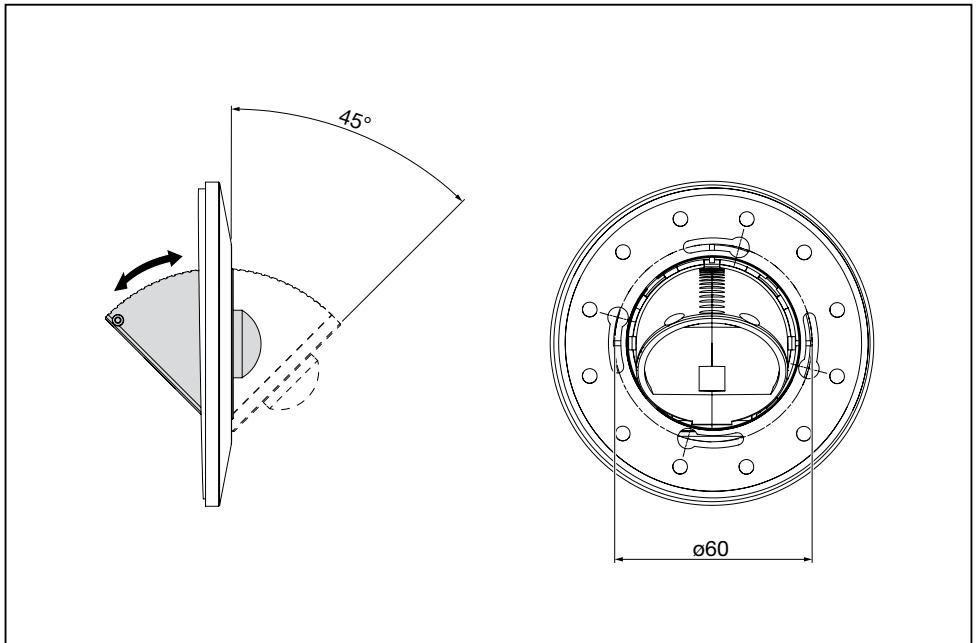

≤ 0.06

5LZ935202A

h = 2.5...4m
20...1000lx

h	Präsenz	Radial	Tangential
2.5m	ø3.5m	ø5m	ø6.5m
3m	ø4.5m	ø6m	ø7.5m
4m	ø6.0m	ø7m	ø8.5m

Supplementary insulation is maintained between FELV circuit and accessible parts
Zwischen dem FELV-Stromkreis und den zugänglichen Teilen ist eine zusätzliche Isolierung vorhanden.

siteco

B

Lokale Steuerung - Stromlaufplan
Local control - circuit diagram

This marking indicates that this product should be disposed with other household wastes throughout the EU. To prevent possible harm to the environment or human health from uncontrolled waste disposal, recycle it responsibly to promote the sustainable reuse of material resources. To return your used device, please use the return and collection systems or contact the retailer where the product was purchased. They can take this product for environmental safe recycling.