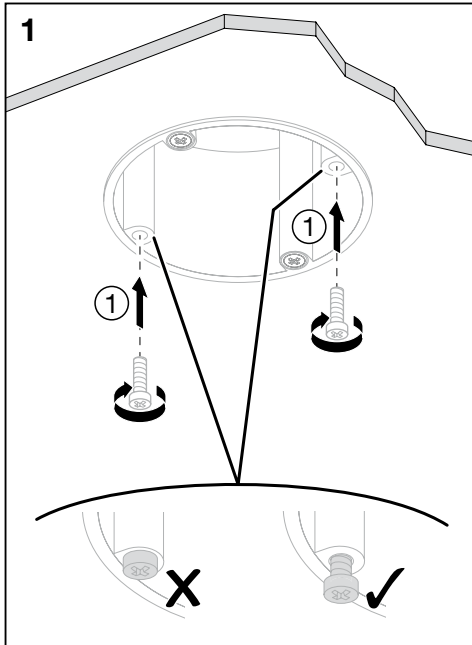

≤ 0.06

5LZ935202A

h = 2.5...4m
20...1000lx

h	Präsenz	Radial	Tangential
2.5m	ø3.5m	ø5m	ø6.5m
3m	ø4.5m	ø6m	ø7.5m
4m	ø6.0m	ø7m	ø8.5m

Supplementary insulation is maintained between FELV circuit and accessible parts
Zwischen dem FELV-Stromkreis und den zugänglichen Teilen ist eine zusätzliche Isolierung vorhanden.

siteco

B

Lokale Steuerung - Stromlaufplan
Local control - circuit diagram

This marking indicates that this product should be disposed with other household wastes throughout the EU. To prevent possible harm to the environment or human health from uncontrolled waste disposal, recycle it responsibly to promote the sustainable reuse of material resources. To return your used device, please use the return and collection systems or contact the retailer where the product was purchased. They can take this product for environmental safe recycling.