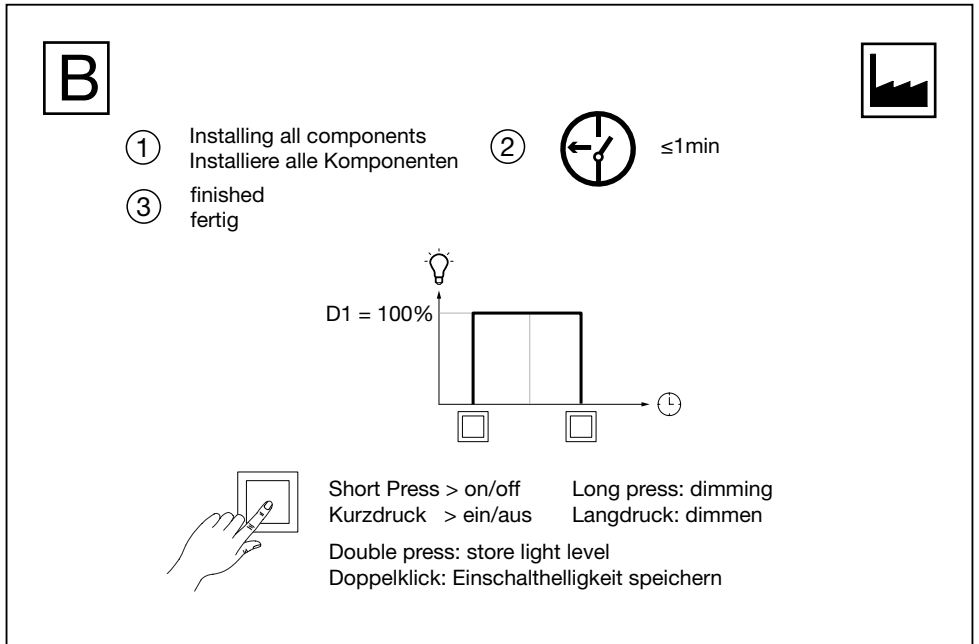

≤ 0.06

5LZ935202A

h = 2.5...4m
20...1000lx

h	Präsenz	Radial	Tangential
2.5m	ø3.5m	ø5m	ø6.5m
3m	ø4.5m	ø6m	ø7.5m
4m	ø6.0m	ø7m	ø8.5m

Supplementary insulation is maintained between FELV circuit and accessible parts
Zwischen dem FELV-Stromkreis und den zugänglichen Teilen ist eine zusätzliche Isolierung vorhanden.

siteco

B

Lokale Steuerung - Stromlaufplan
Local control - circuit diagram

This marking indicates that this product should be disposed with other household wastes throughout the EU. To prevent possible harm to the environment or human health from uncontrolled waste disposal, recycle it responsibly to promote the sustainable reuse of material resources. To return your used device, please use the return and collection systems or contact the retailer where the product was purchased. They can take this product for environmental safe recycling.