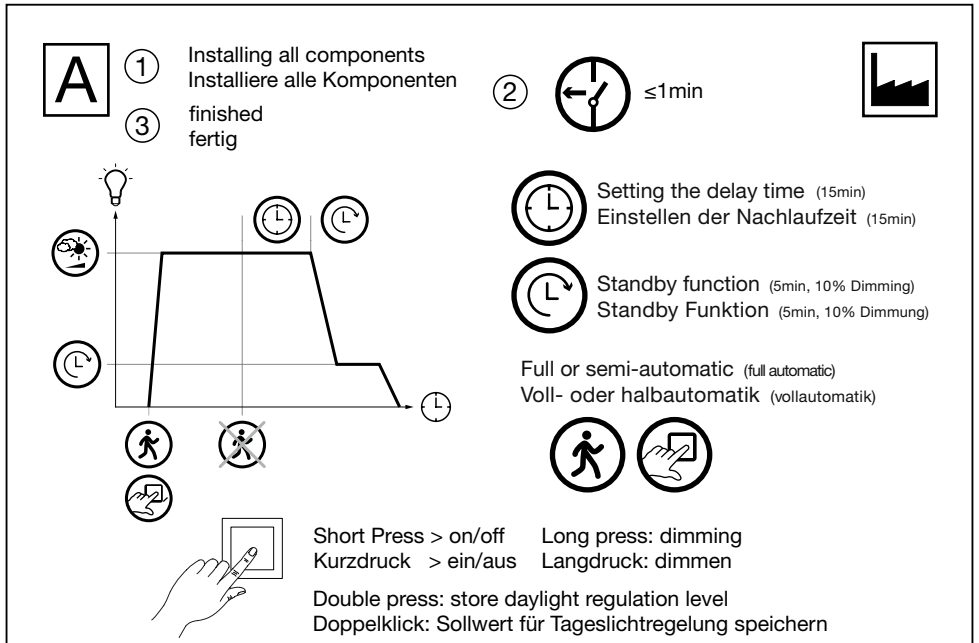

≤ 0.06

5LZ935202A

h = 2.5...4m
20...1000lx

h	Präsenz	Radial	Tangential
2.5m	ø3.5m	ø5m	ø6.5m
3m	ø4.5m	ø6m	ø7.5m
4m	ø6.0m	ø7m	ø8.5m

Supplementary insulation is maintained between FELV circuit and accessible parts
Zwischen dem FELV-Stromkreis und den zugänglichen Teilen ist eine zusätzliche Isolierung vorhanden.

siteco

B

Lokale Steuerung - Stromlaufplan
Local control - circuit diagram

This marking indicates that this product should be disposed with other household wastes throughout the EU. To prevent possible harm to the environment or human health from uncontrolled waste disposal, recycle it responsibly to promote the sustainable reuse of material resources. To return your used device, please use the return and collection systems or contact the retailer where the product was purchased. They can take this product for environmental safe recycling.