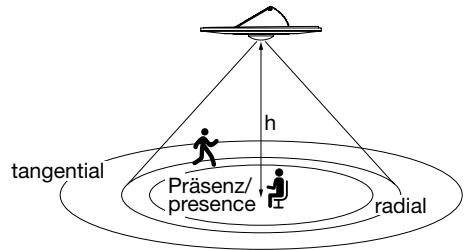

≤ 0.06

5LZ935202A

h = 2.5...4m
20...1000lx

h	Präsenz	Radial	Tangential
2.5m	ø3.5m	ø5m	ø6.5m
3m	ø4.5m	ø6m	ø7.5m
4m	ø6.0m	ø7m	ø8.5m

Supplementary insulation is maintained between FELV circuit and accessible parts
Zwischen dem FELV-Stromkreis und den zugänglichen Teilen ist eine zusätzliche Isolierung vorhanden.

siteco

B

Lokale Steuerung - Stromlaufplan
Local control - circuit diagram

This marking indicates that this product should be disposed with other household wastes throughout the EU. To prevent possible harm to the environment or human health from uncontrolled waste disposal, recycle it responsibly to promote the sustainable reuse of material resources. To return your used device, please use the return and collection systems or contact the retailer where the product was purchased. They can take this product for environmental safe recycling.