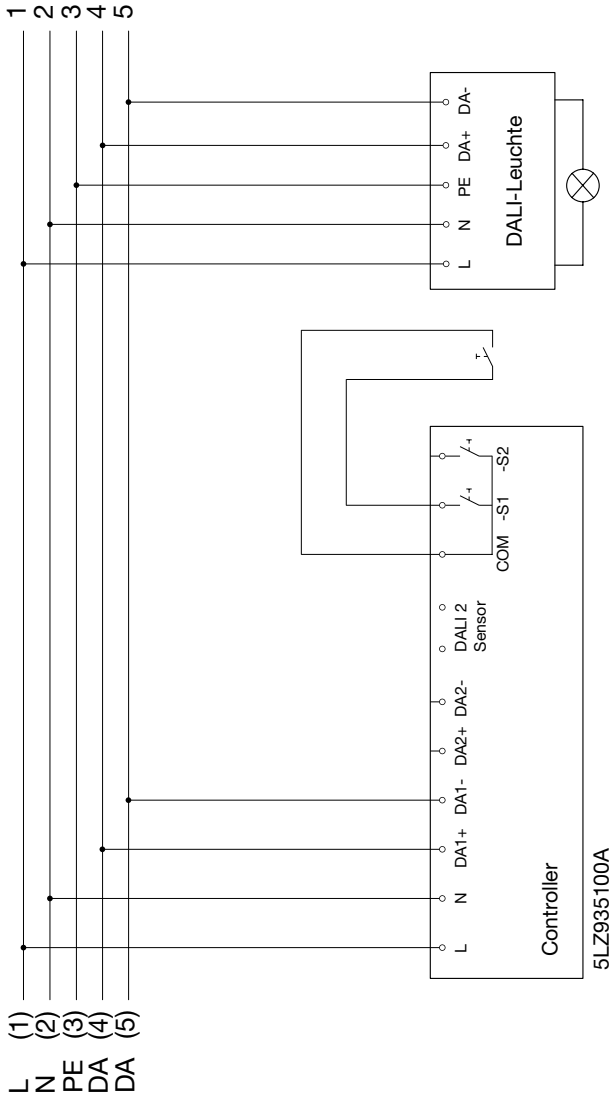

Siteco

Connect 31 - Office

5LZ935100A + 5LZ935400A - Controller

5LZ935202A - Sensor Deckeneinbau / ceiling mounting

siteco

[mm]

5LZ935100A +
5LZ935400A

siteco

≤ 0.06

5LZ935202A

h = 2.5...4m
20...1000lx

h	Präsenz	Radial	Tangential
2.5m	ø3.5m	ø5m	ø6.5m
3m	ø4.5m	ø6m	ø7.5m
4m	ø6.0m	ø7m	ø8.5m

Supplementary insulation is maintained between FELV circuit and accessible parts
Zwischen dem FELV-Stromkreis und den zugänglichen Teilen ist eine zusätzliche Isolierung vorhanden.

siteco

B

Lokale Steuerung - Stromlaufplan
Local control - circuit diagram

This marking indicates that this product should be disposed with other household wastes throughout the EU. To prevent possible harm to the environment or human health from uncontrolled waste disposal, recycle it responsibly to promote the sustainable reuse of material resources. To return your used device, please use the return and collection systems or contact the retailer where the product was purchased. They can take this product for environmental safe recycling.