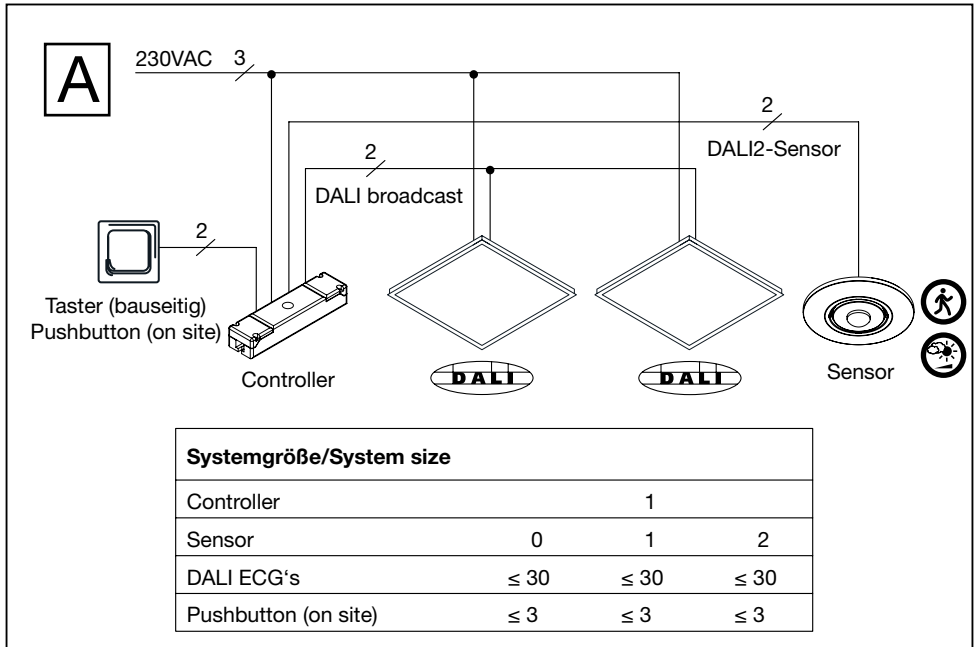

Siteco

Connect 31 - Office

5LZ935100A + 5LZ935400A - Controller

5LZ935202A - Sensor Deckeneinbau / ceiling mounting

siteco

[mm]

5LZ935100A +
5LZ935400A

siteco

≤ 0.06

5LZ935202A

h = 2.5...4m
20...1000lx

h	Präsenz	Radial	Tangential
2.5m	ø3.5m	ø5m	ø6.5m
3m	ø4.5m	ø6m	ø7.5m
4m	ø6.0m	ø7m	ø8.5m

Supplementary insulation is maintained between FELV circuit and accessible parts
Zwischen dem FELV-Stromkreis und den zugänglichen Teilen ist eine zusätzliche Isolierung vorhanden.

siteco

B

Lokale Steuerung - Stromlaufplan
Local control - circuit diagram

This marking indicates that this product should be disposed with other household wastes throughout the EU. To prevent possible harm to the environment or human health from uncontrolled waste disposal, recycle it responsibly to promote the sustainable reuse of material resources. To return your used device, please use the return and collection systems or contact the retailer where the product was purchased. They can take this product for environmental safe recycling.