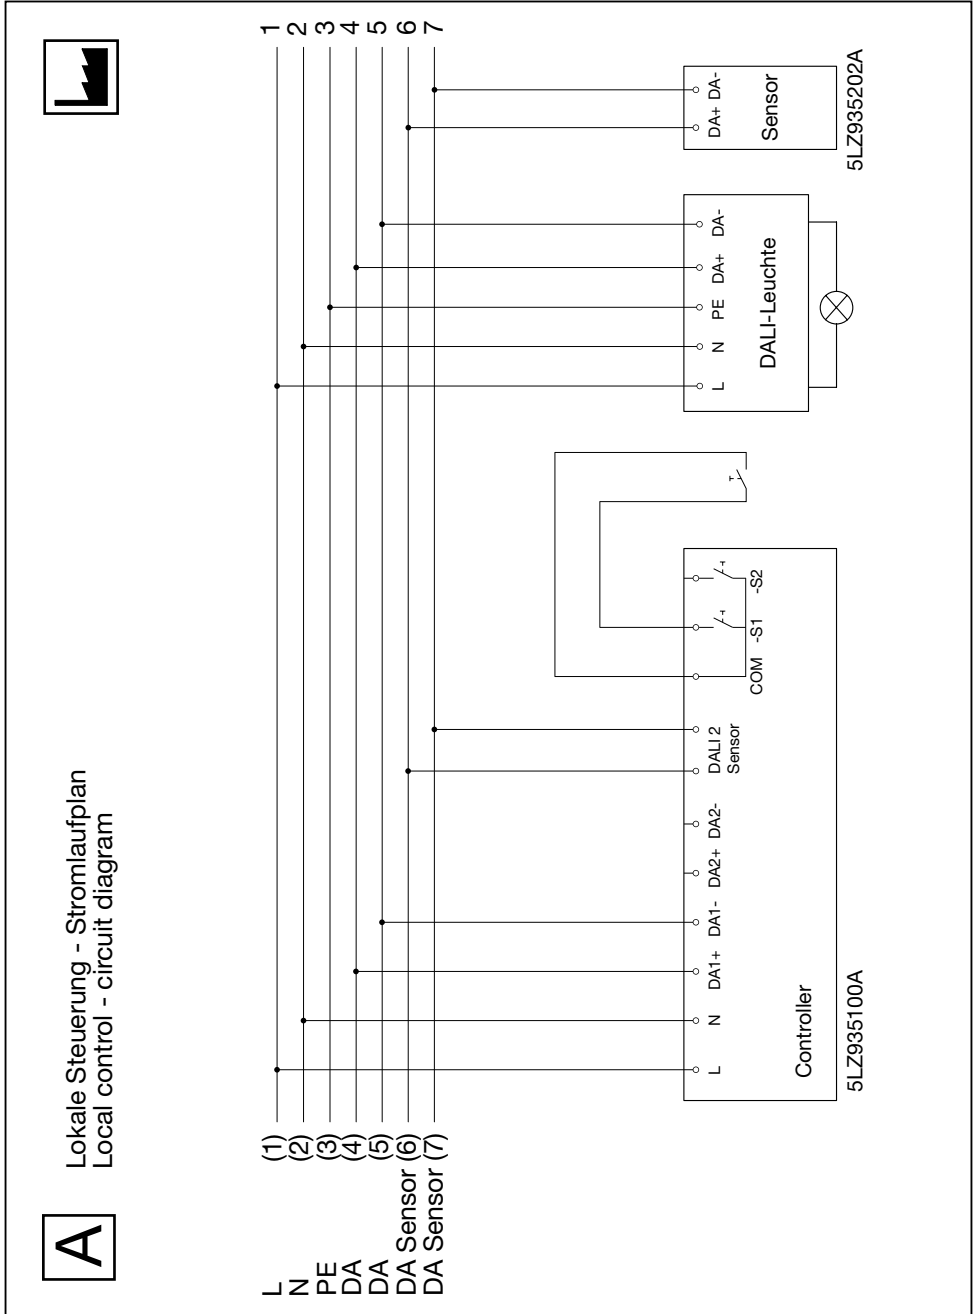

Siteco

Connect 31 - Office

5LZ935100A + 5LZ935400A - Controller

5LZ935202A - Sensor Deckeneinbau / ceiling mounting

siteco

[mm]

5LZ935100A +
5LZ935400A

siteco

≤ 0.06

5LZ935202A

h = 2.5...4m
20...1000lx

h	Präsenz	Radial	Tangential
2.5m	ø3.5m	ø5m	ø6.5m
3m	ø4.5m	ø6m	ø7.5m
4m	ø6.0m	ø7m	ø8.5m

Supplementary insulation is maintained between FELV circuit and accessible parts
Zwischen dem FELV-Stromkreis und den zugänglichen Teilen ist eine zusätzliche Isolierung vorhanden.

siteco

B

Lokale Steuerung - Stromlaufplan
Local control - circuit diagram

This marking indicates that this product should be disposed with other household wastes throughout the EU. To prevent possible harm to the environment or human health from uncontrolled waste disposal, recycle it responsibly to promote the sustainable reuse of material resources. To return your used device, please use the return and collection systems or contact the retailer where the product was purchased. They can take this product for environmental safe recycling.