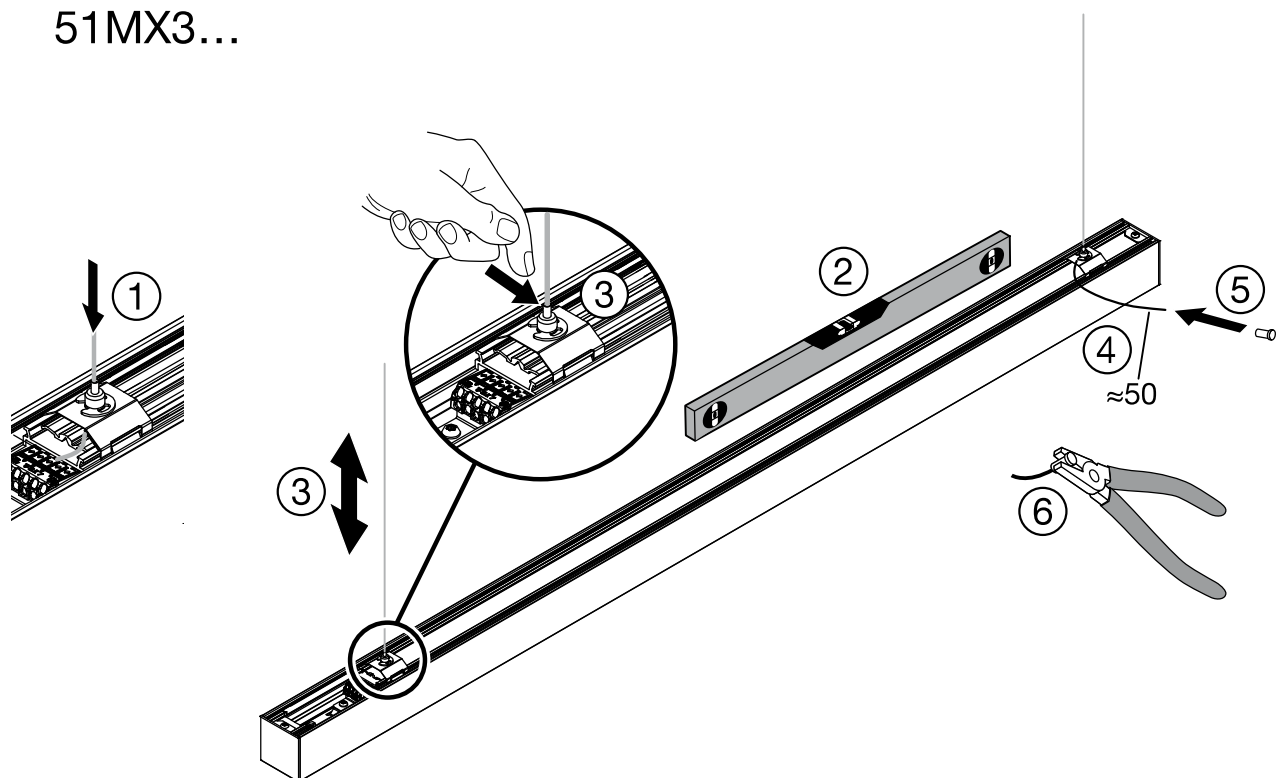

59MX30DJ20W
59MX30DJ20S

2b

3 51MX3...

4 51MX3...

Siteco GmbH
Georg-Simon-Ohm-Straße 50
83301 Traunreut, Germany
mail: technicalsupport@siteco.de
Phone: +49 8669 / 33-844
www.siteco.com

5MA41-261738_ad
12.07.2022 / SCH