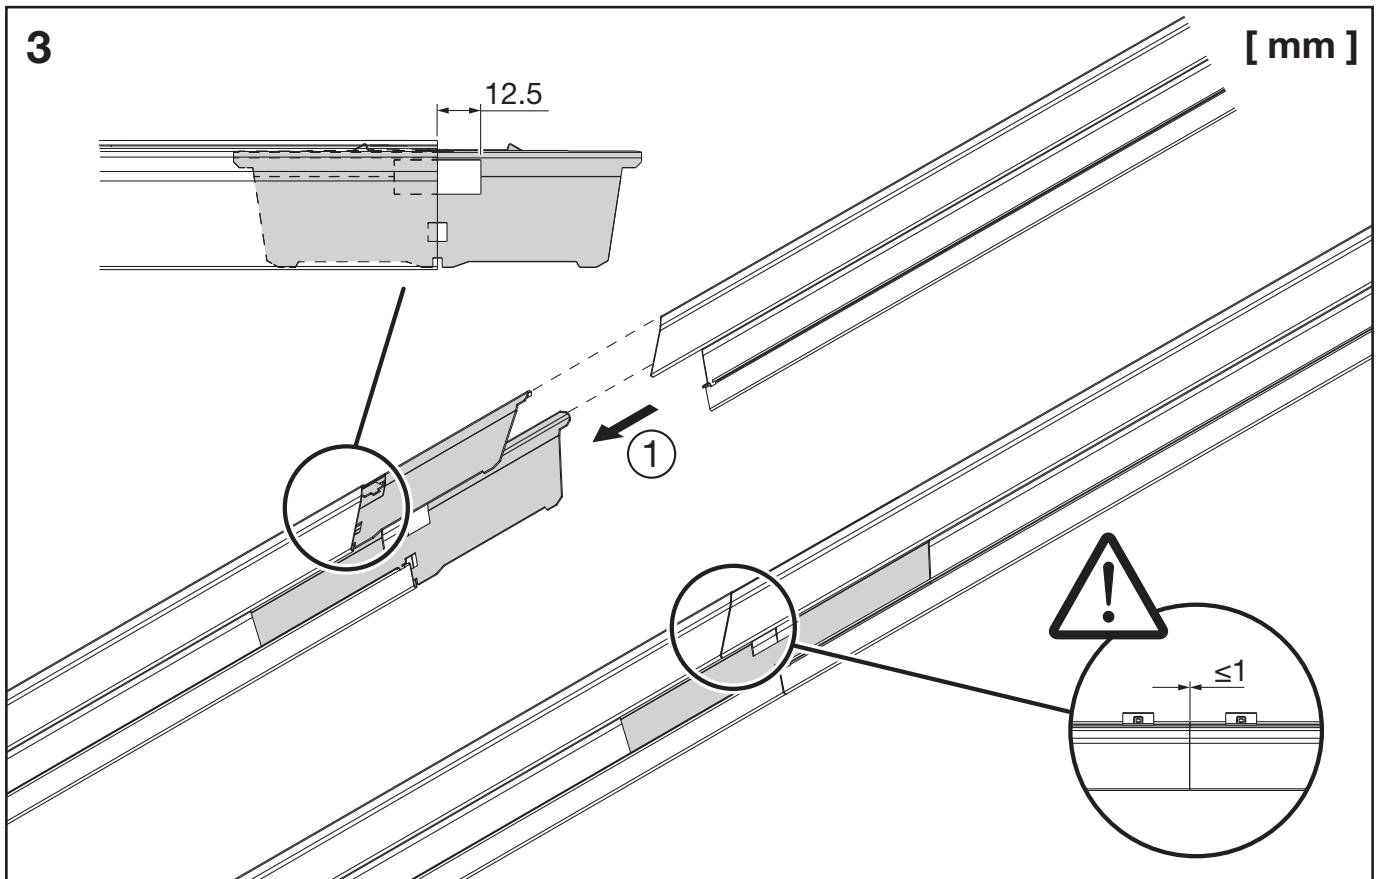

Licross / Monsun[®] 12/22

Verbinder Tragschiene Licross[®]
connects trunking rail

58FS005

siteco

5 59TL . S

5MA21-257994_ae
02.11.2022 / AZ

Siteco GmbH
Georg-Simon-Ohm-Straße 50
83301 Traunreut, Germany
mail: technicalsupport@siteco.de
Phone: +49 8669 / 33-844
www.siteco.com