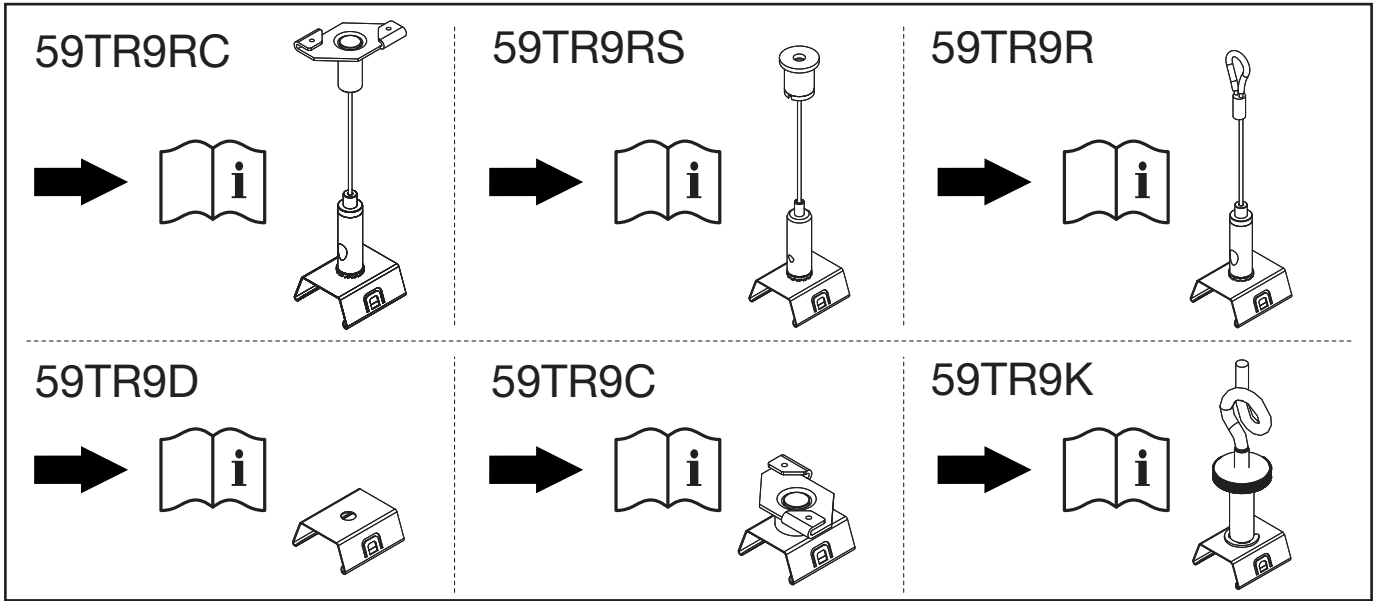

Licross / Monsun[®] 12/22

Verbinder Tragschiene Licross[®]
connects trunking rail

58FS005

siteco

5 59TL . S

5MA21-257994_ae
02.11.2022 / AZ

Siteco GmbH
Georg-Simon-Ohm-Straße 50
83301 Traunreut, Germany
mail: technicalsupport@siteco.de
Phone: +49 8669 / 33-844
www.siteco.com