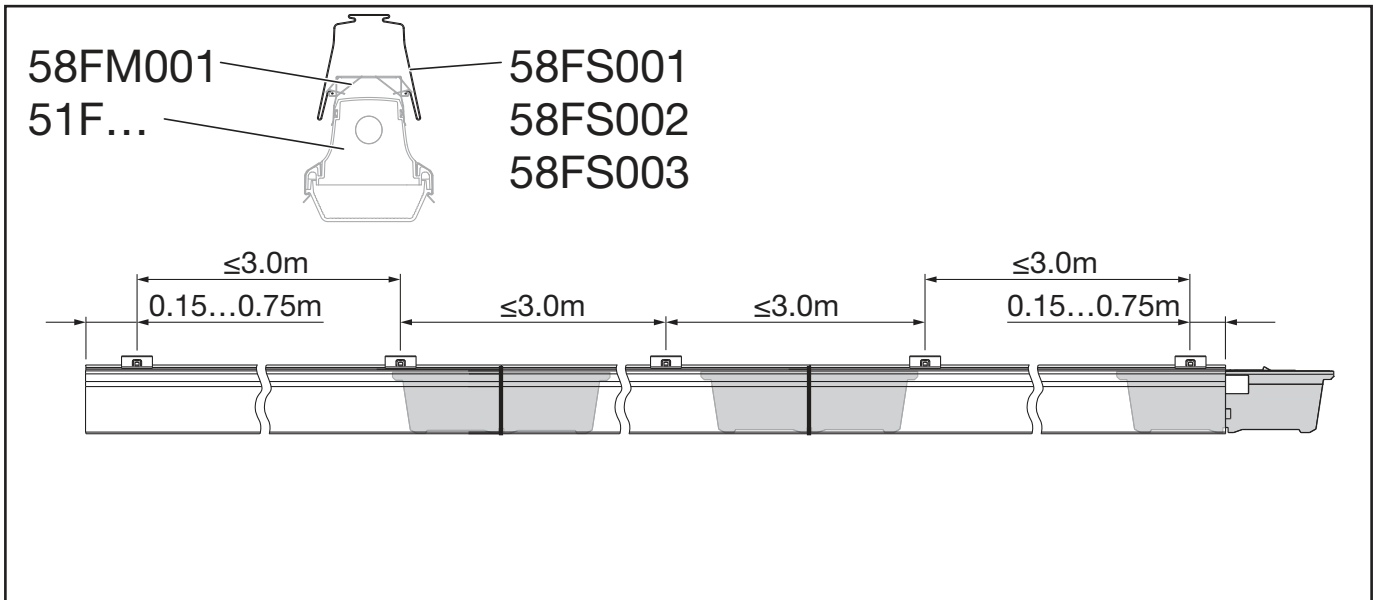

Licross / Monsun[®] 12/22

Verbinder Tragschiene Licross[®]
connects trunking rail

58FS005

siteco

5 59TL . S

5MA21-257994_ae
02.11.2022 / AZ

Siteco GmbH
Georg-Simon-Ohm-Straße 50
83301 Traunreut, Germany
mail: technicalsupport@siteco.de
Phone: +49 8669 / 33-844
www.siteco.com