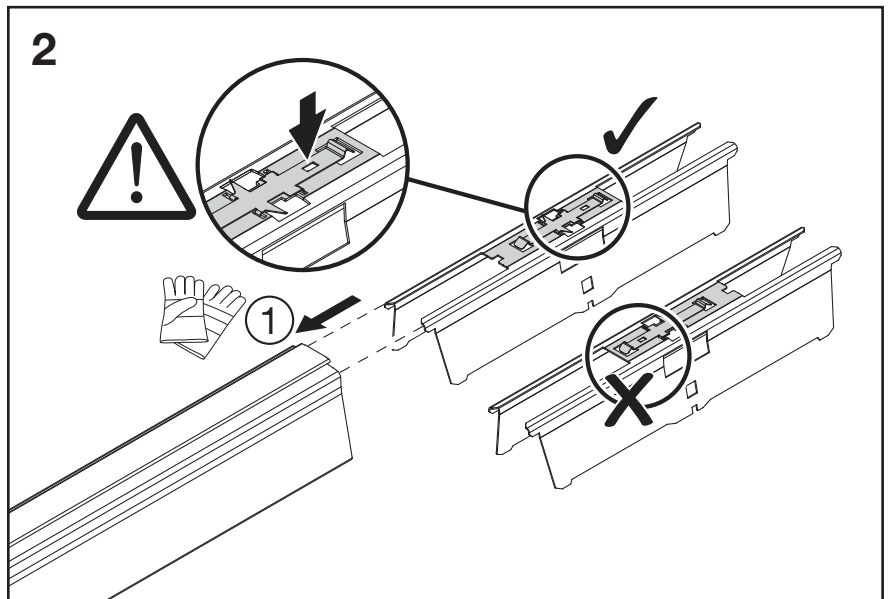

Licross / Monsun[®] 12/22

Verbinder Tragschiene Licross[®]
connects trunking rail

58FS005

siteco

5 59TL . S

5MA21-257994_ae
02.11.2022 / AZ

Siteco GmbH
Georg-Simon-Ohm-Straße 50
83301 Traunreut, Germany
mail: technicalsupport@siteco.de
Phone: +49 8669 / 33-844
www.siteco.com