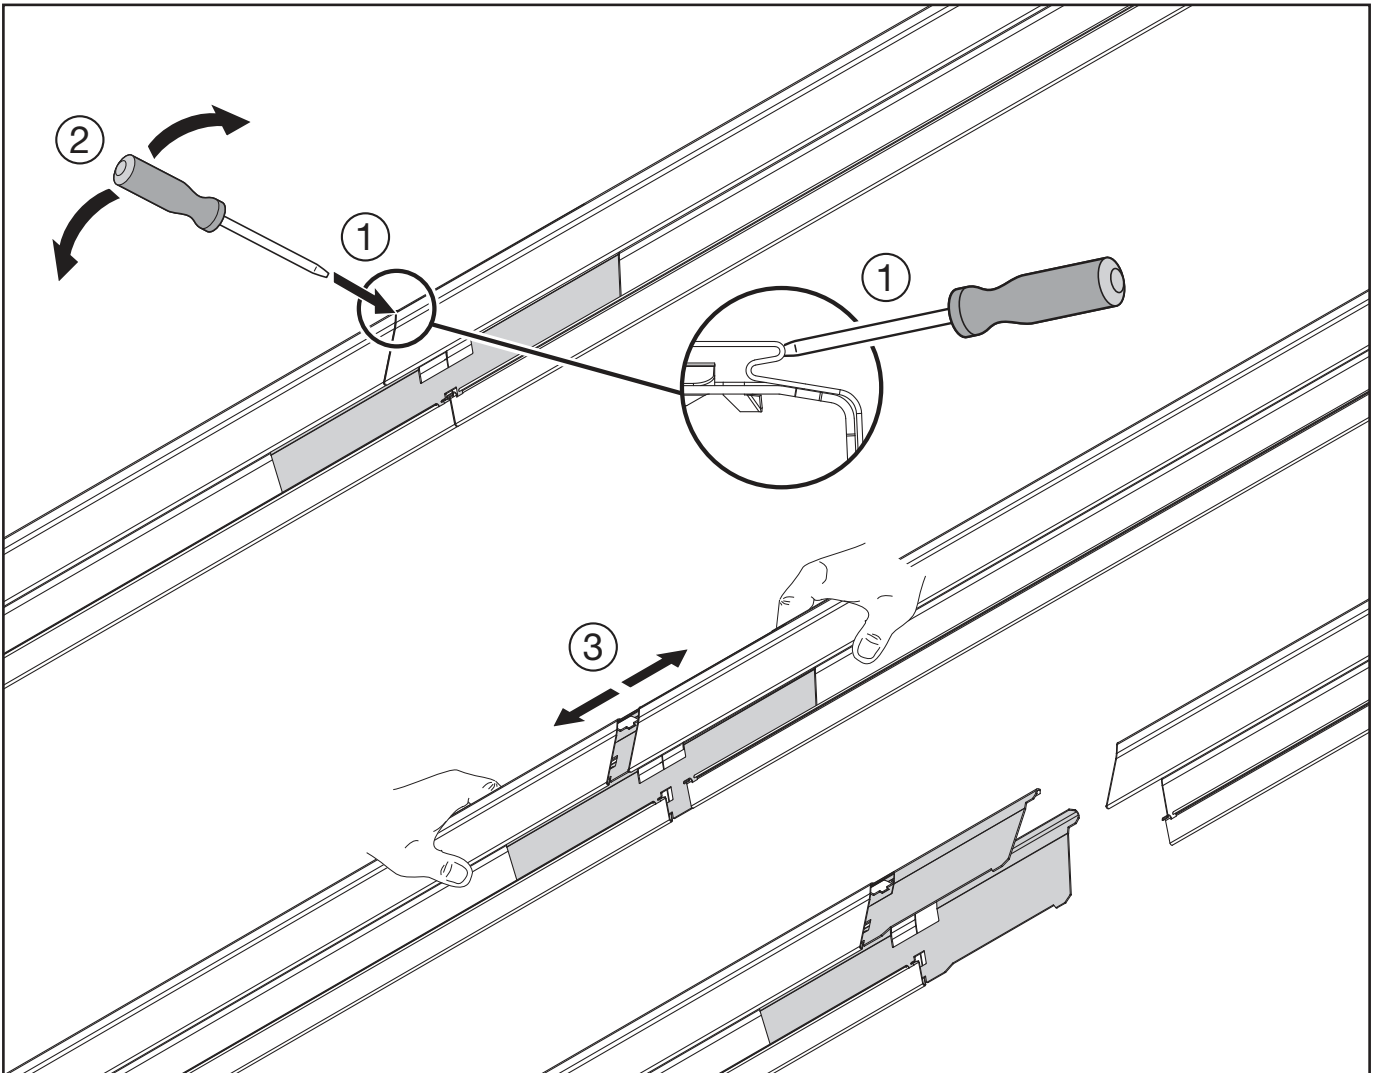

Licross / Monsun[®] 12/22

Verbinder Tragschiene Licross[®]
connects trunking rail

58FS005

siteco

5 59TL . S

5MA21-257994_ae
02.11.2022 / AZ

Siteco GmbH
Georg-Simon-Ohm-Straße 50
83301 Traunreut, Germany
mail: technicalsupport@siteco.de
Phone: +49 8669 / 33-844
www.siteco.com