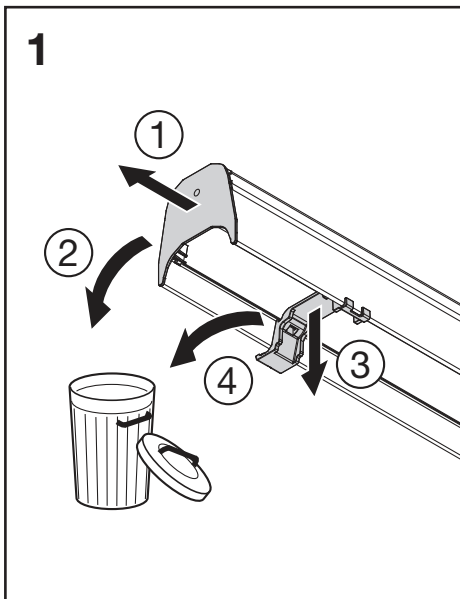

Licross / Monsun[®] 12/22

Verbinder Tragschiene Licross[®]
connects trunking rail

58FS005

siteco

5 59TL . S

5MA21-257994_ae
02.11.2022 / AZ

Siteco GmbH
Georg-Simon-Ohm-Straße 50
83301 Traunreut, Germany
mail: technicalsupport@siteco.de
Phone: +49 8669 / 33-844
www.siteco.com