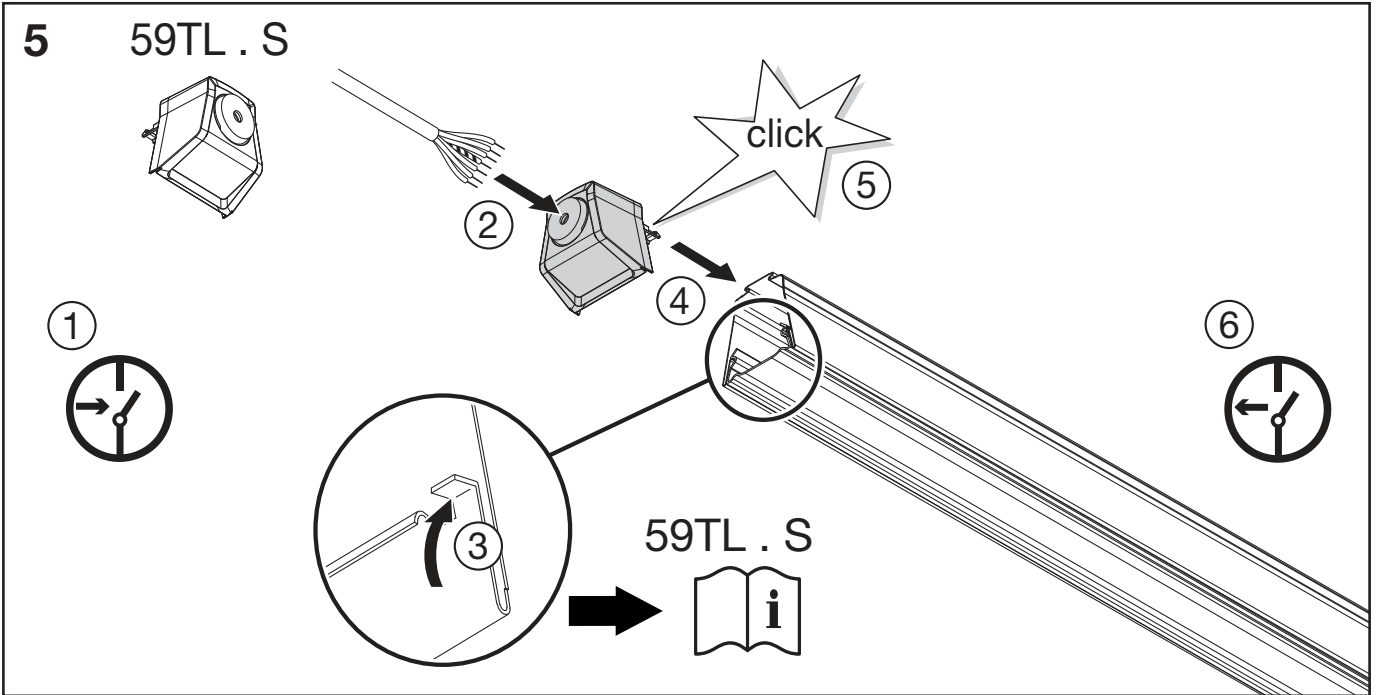

Licross / Monsun[®] 12/22

Verbinder Tragschiene Licross[®]
connects trunking rail

58FS005

siteco

5 59TL . S

5MA21-257994_ae
02.11.2022 / AZ

Siteco GmbH
Georg-Simon-Ohm-Straße 50
83301 Traunreut, Germany
mail: technicalsupport@siteco.de
Phone: +49 8669 / 33-844
www.siteco.com