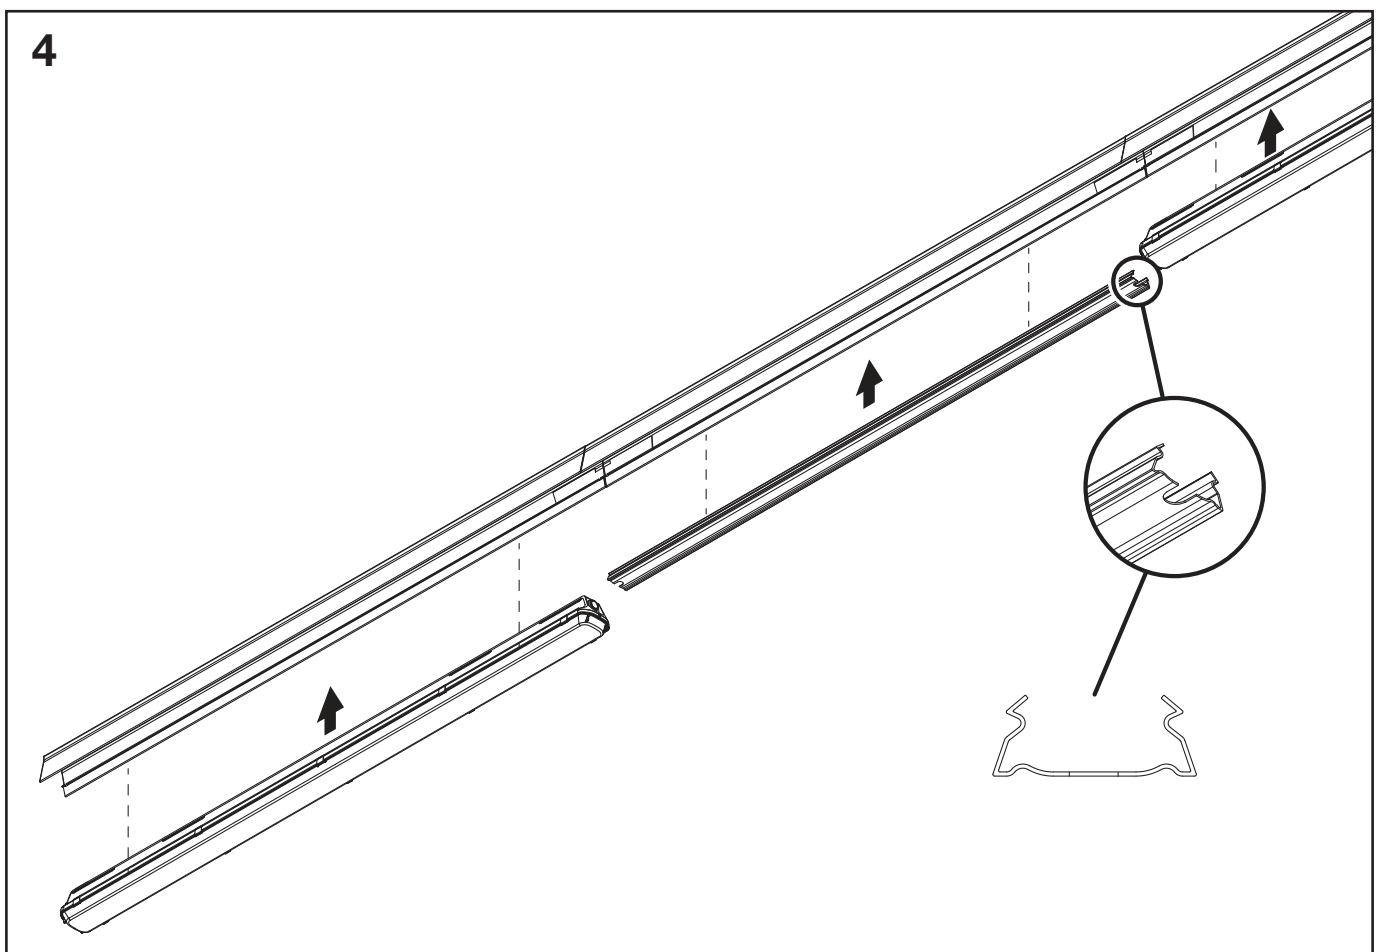

Licross / Monsun[®] 12/22

Verbinder Tragschiene Licross[®]
connects trunking rail

58FS005

siteco

5 59TL . S

5MA21-257994_ae
02.11.2022 / AZ

Siteco GmbH
Georg-Simon-Ohm-Straße 50
83301 Traunreut, Germany
mail: technicalsupport@siteco.de
Phone: +49 8669 / 33-844
www.siteco.com