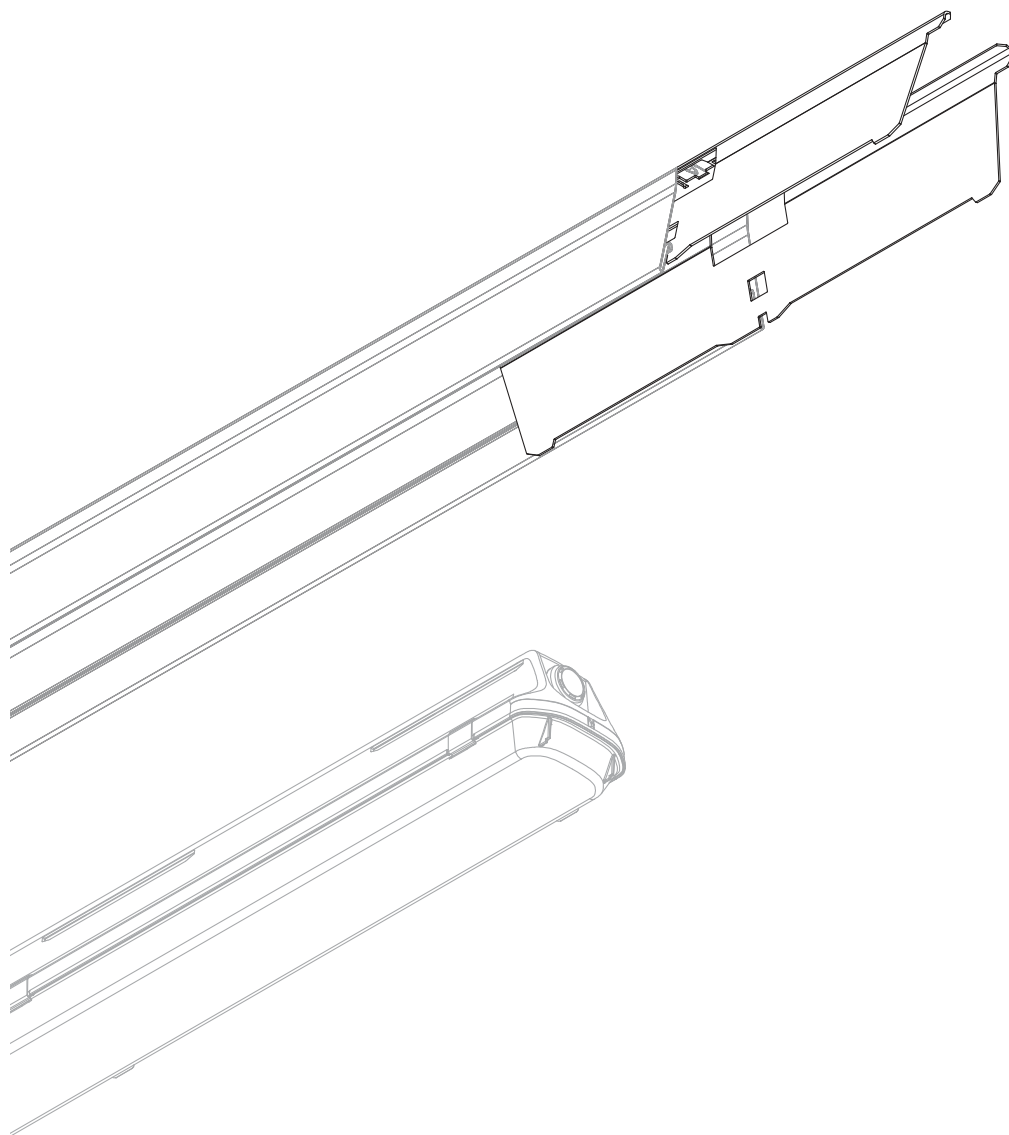

Licross / Monsun[®] 12/22

Verbinder Tragschiene Licross[®]
connects trunking rail

58FS005

siteco

5 59TL . S

5MA21-257994_ae
02.11.2022 / AZ

Siteco GmbH
Georg-Simon-Ohm-Straße 50
83301 Traunreut, Germany
mail: technicalsupport@siteco.de
Phone: +49 8669 / 33-844
www.siteco.com