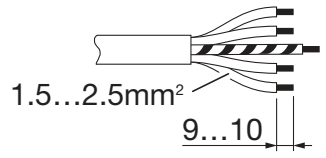

59TP1FNE

kg = 1.0