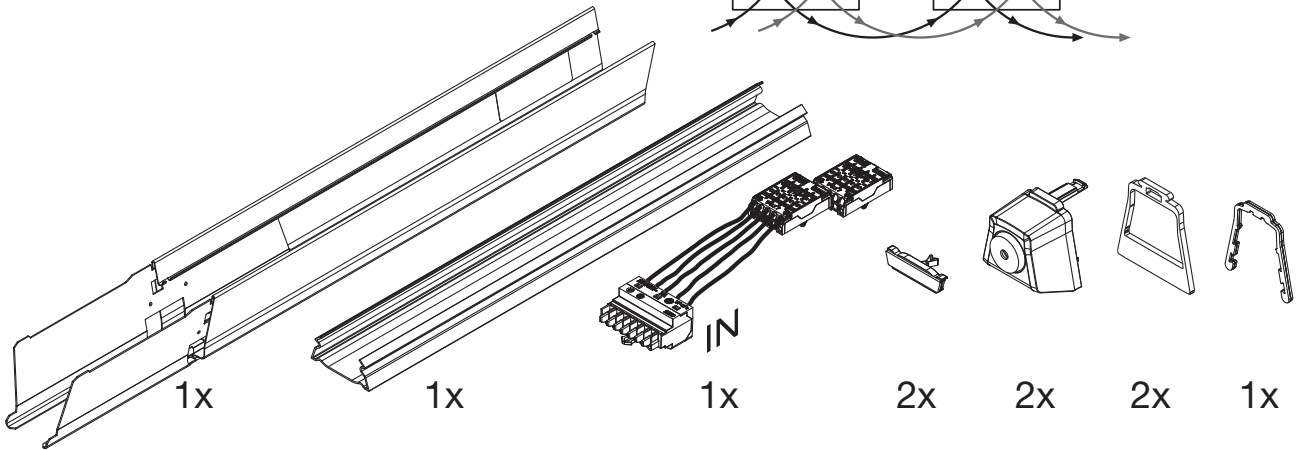

Licross®

Einspeiser IP64

Feed In IP64

59TP1FN .

siteco

59TP1FN7

[mm]

kg = 0.9