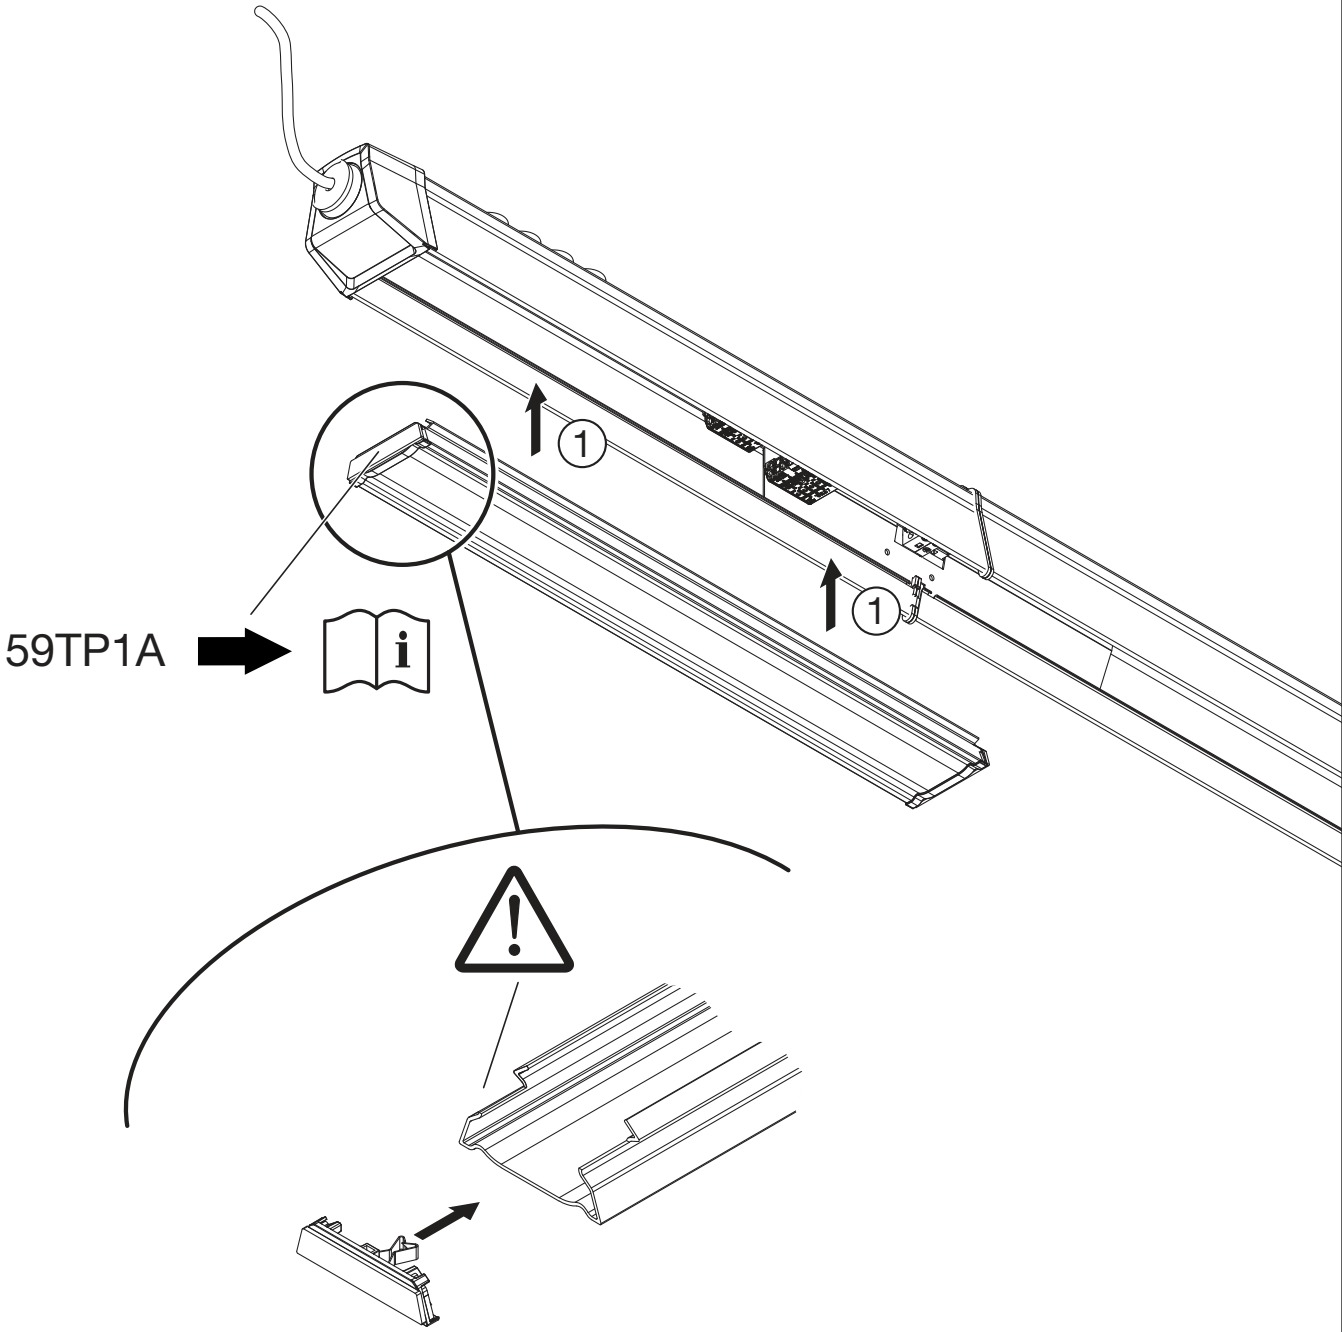

Licross®

Einspeiser IP64

Feed In IP64

59TP1FN .

siteco

59TP1FN7

[mm]

kg = 0.9

59TP1FNE

kg = 1.0

[mm]

59TP . FN7

59TP . FNE

1 Umgebungstemperatur während der Installation: +5°C...+40°C
Ambient temperature during installation:

2

4