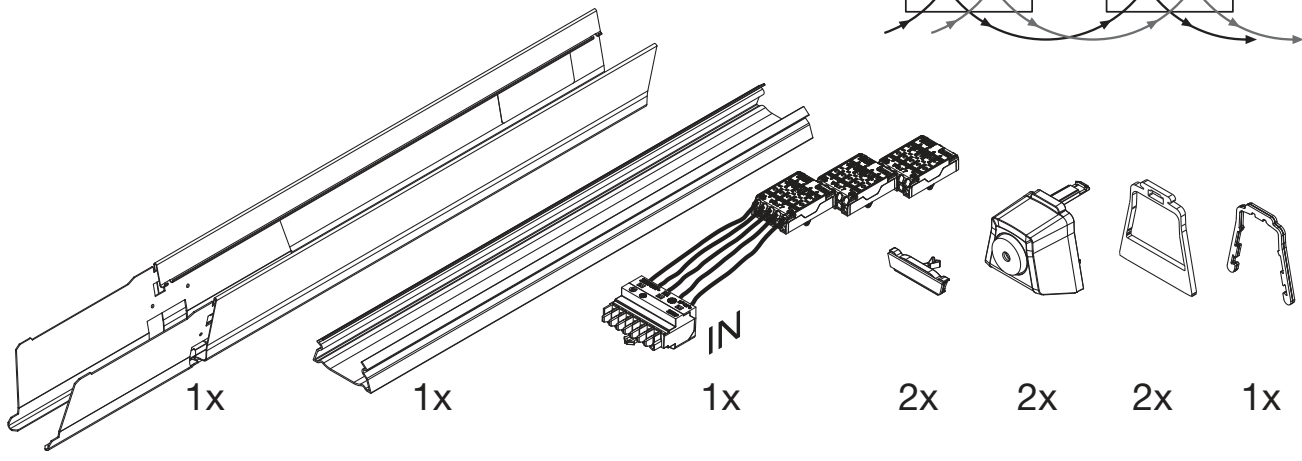

59TP1FNE

kg = 1.0