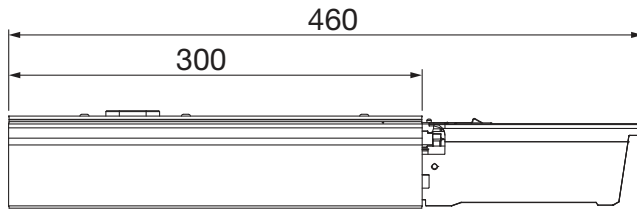

[mm]

59TP . FN7