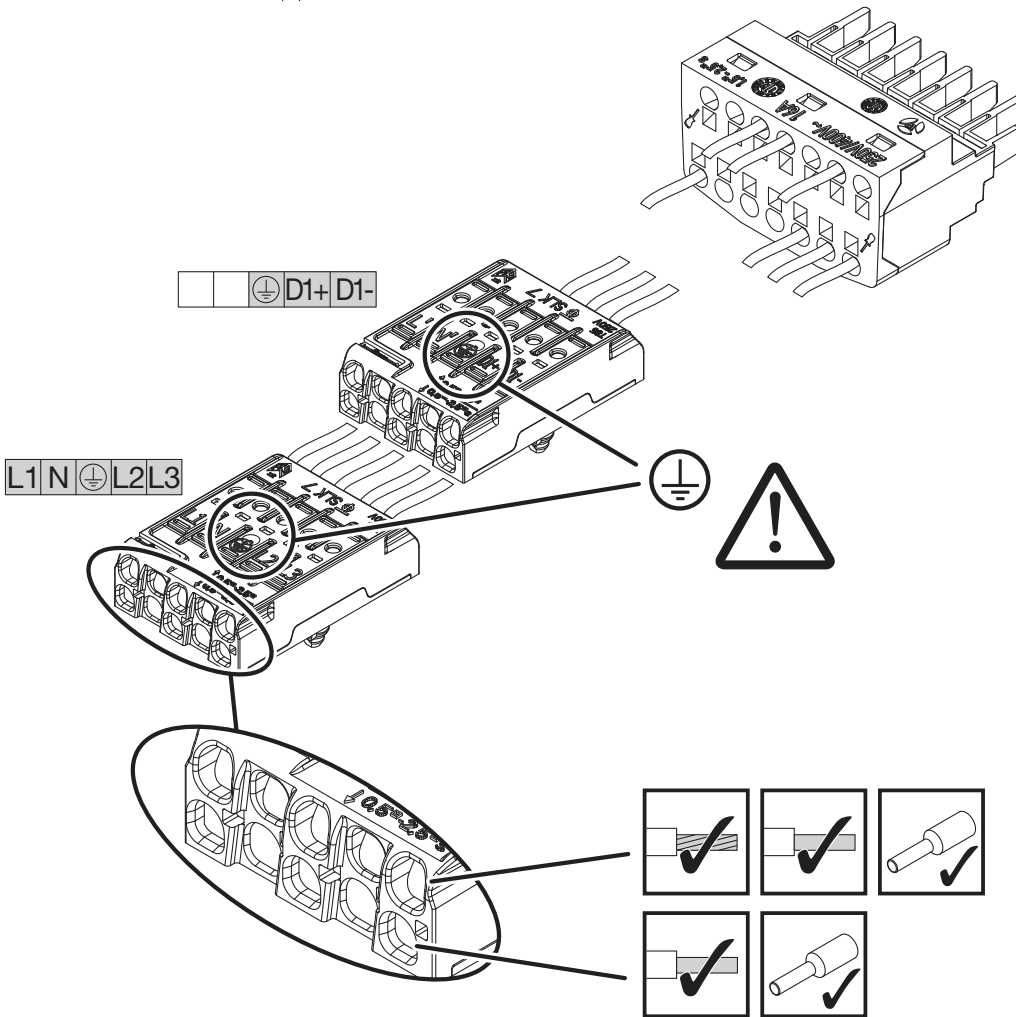

Licross®

Einspeiser IP64

Feed In IP64

59TP1FN .

siteco

59TP1FN7

[mm]

kg = 0.9

59TP1FNE

kg = 1.0

[mm]

59TP . FN7

59TP . FNE

1 Umgebungstemperatur während der Installation: +5°C...+40°C
Ambient temperature during installation:

2

4