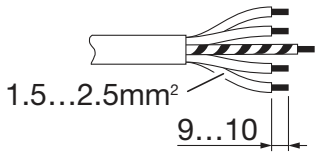

Licross®

Einspeiser IP64

Feed In IP64

59TP1FN .

siteco

59TP1FN7

[mm]

kg = 0.9