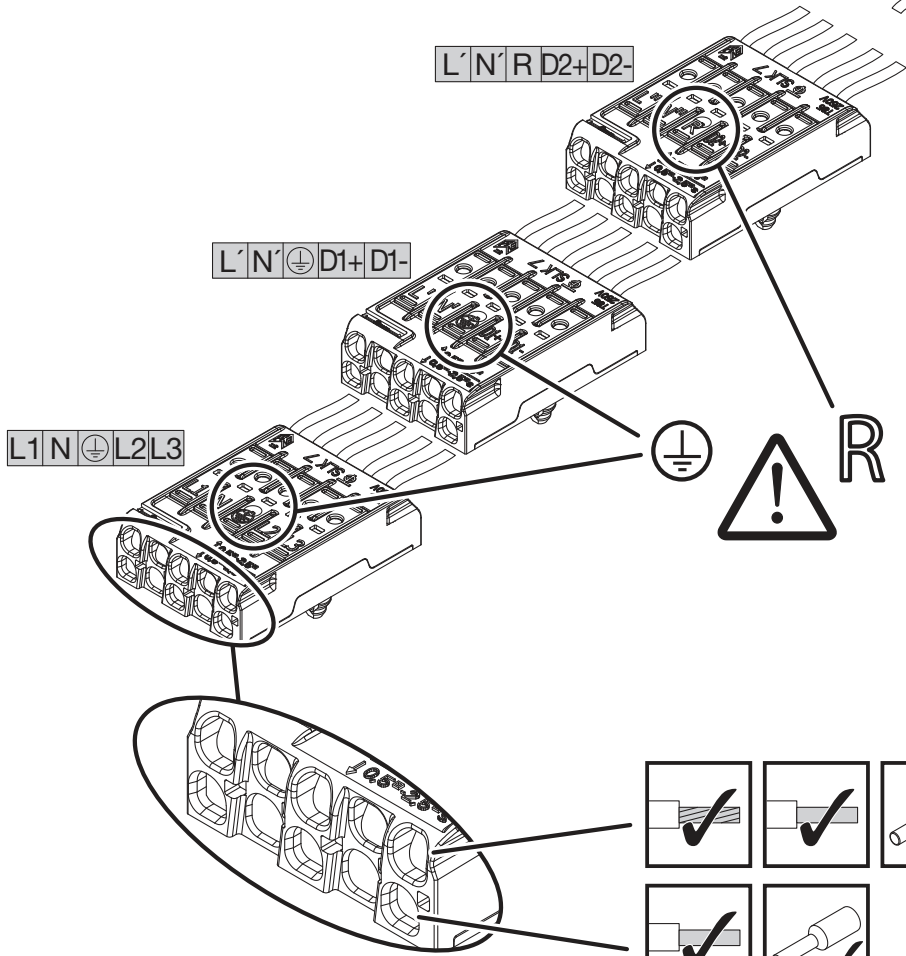

Licross®

Einspeiser IP64

Feed In IP64

59TP1FN .

siteco

59TP1FN7

[mm]

kg = 0.9

59TP1FNE

kg = 1.0

[mm]

59TP . FN7

59TP . FNE

1 Umgebungstemperatur während der Installation: +5°C...+40°C
Ambient temperature during installation:

2

4