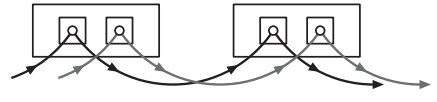

59TP1FNE

kg = 1.0