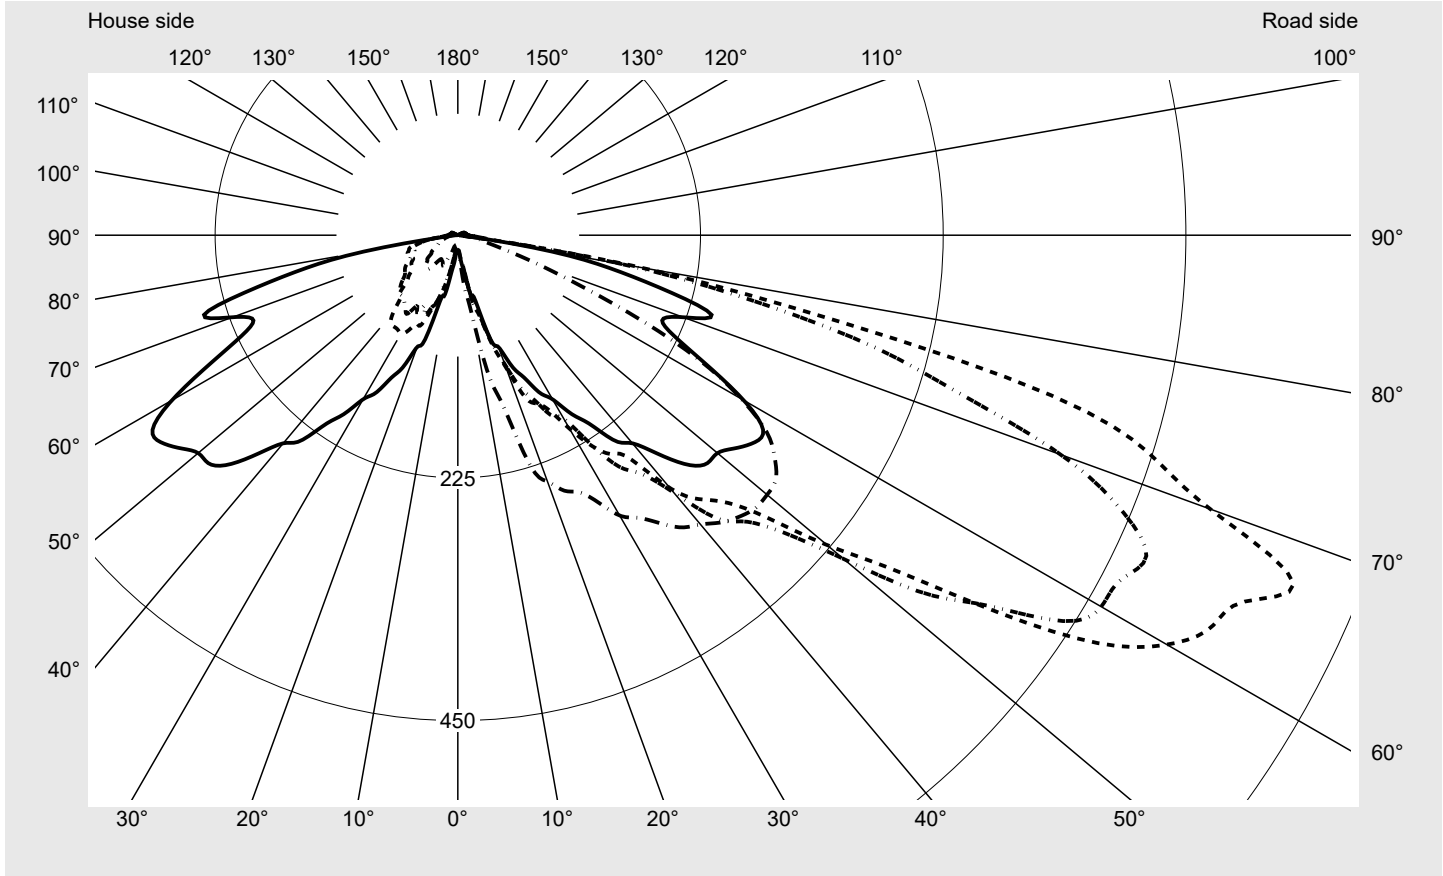

Photometric test report

Family CITY-LIGHT ELEGANCE LED	Order number: 5XA5265KF14H EAN: 4058352834893	LP number 57133_33
		Version post-top- or mounting to wall arm Optic asymmetric, wide distribution (ST1.2a) Cover cover transparent, PMMA Lamps LED 4000 K CRI ≥ 70 Controlgear ECG SITECO iQ Rated values Net luminous flux = 1470 lm Power consumption = 10.0 W Luminous efficacy = 147 lm/W

Luminous intensity in cd/klm C180-0 C205-25 C210-30 C270-90 **Imax: 838 cd/klm**

Luminaire output ratios	
Eta	100.0%
Eta 0° - 90°	97.9%
Eta 90° - 180°	2.1%

Luminous intensity class acc. to EN13201-2	
Class:	G1
Imax 70°	742.0
Imax 80°	184.9
Imax 90°	10.2
Imax >90°	9.5
Imax >95°	8.5

Envelope curve in cd/klm **KMK 67.5°** **KMK 65°** **KMK 62.5°** **KMK 60°**

Photometric test report

Family CITY-LIGHT ELEGANCE LED	Order number: 5XA5265KF14H EAN: 4058352834893	LP number 57133_33
Table of values for luminous intensities		Maximum luminous intensity
		siteco