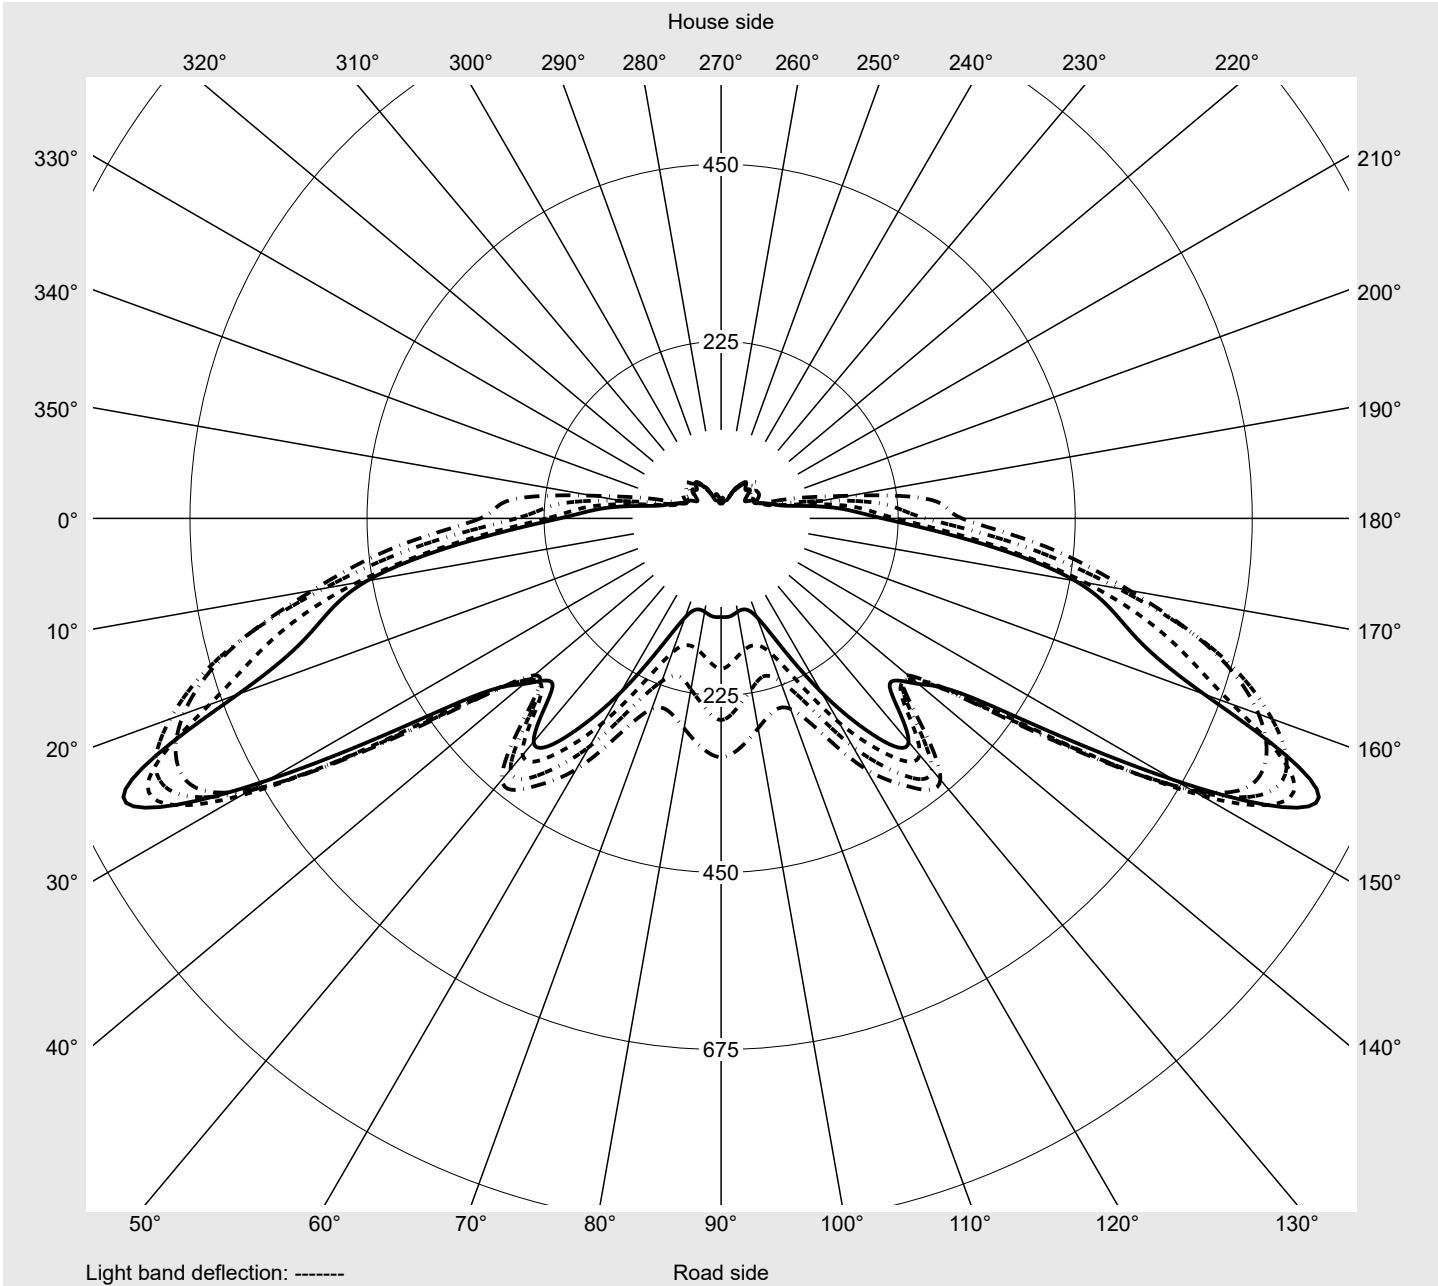

Photometric test report

Family CITY-LIGHT ELEGANCE LED	Order number: 5XA5265KF14H EAN: 4058352834893	LP number 57133_33
		Version post-top- or mounting to wall arm Optic asymmetric, wide distribution (ST1.2a) Cover cover transparent, PMMA Lamps LED 4000 K CRI ≥ 70 Controlgear ECG SITECO iQ Rated values Net luminous flux = 1470 lm Power consumption = 10.0 W Luminous efficacy = 147 lm/W

Luminous intensity in cd/klm C180-0 C205-25 C210-30 C270-90 **Imax: 838 cd/klm**

Luminaire output ratios	
Eta	100.0%
Eta 0° - 90°	97.9%
Eta 90° - 180°	2.1%

Luminous intensity class acc. to EN13201-2	
Class:	G1
Imax 70°	742.0
Imax 80°	184.9
Imax 90°	10.2
Imax >90°	9.5
Imax >95°	8.5

Measurement conditions
DIN EN 13032 and DIN 5032

Photometric test report

Family CITY-LIGHT ELEGANCE LED	Order number: 5XA5265KF14H EAN: 4058352834893	LP number 57133_33
--	--	------------------------------

Envelope curve in cd/klm **KMK 67.5°** **KMK 65°** **KMK 62.5°** **KMK 60°**

Photometric test report

Family CITY-LIGHT ELEGANCE LED	Order number: 5XA5265KF14H EAN: 4058352834893	LP number 57133_33
Table of values for luminous intensities		Maximum luminous intensity
		siteco