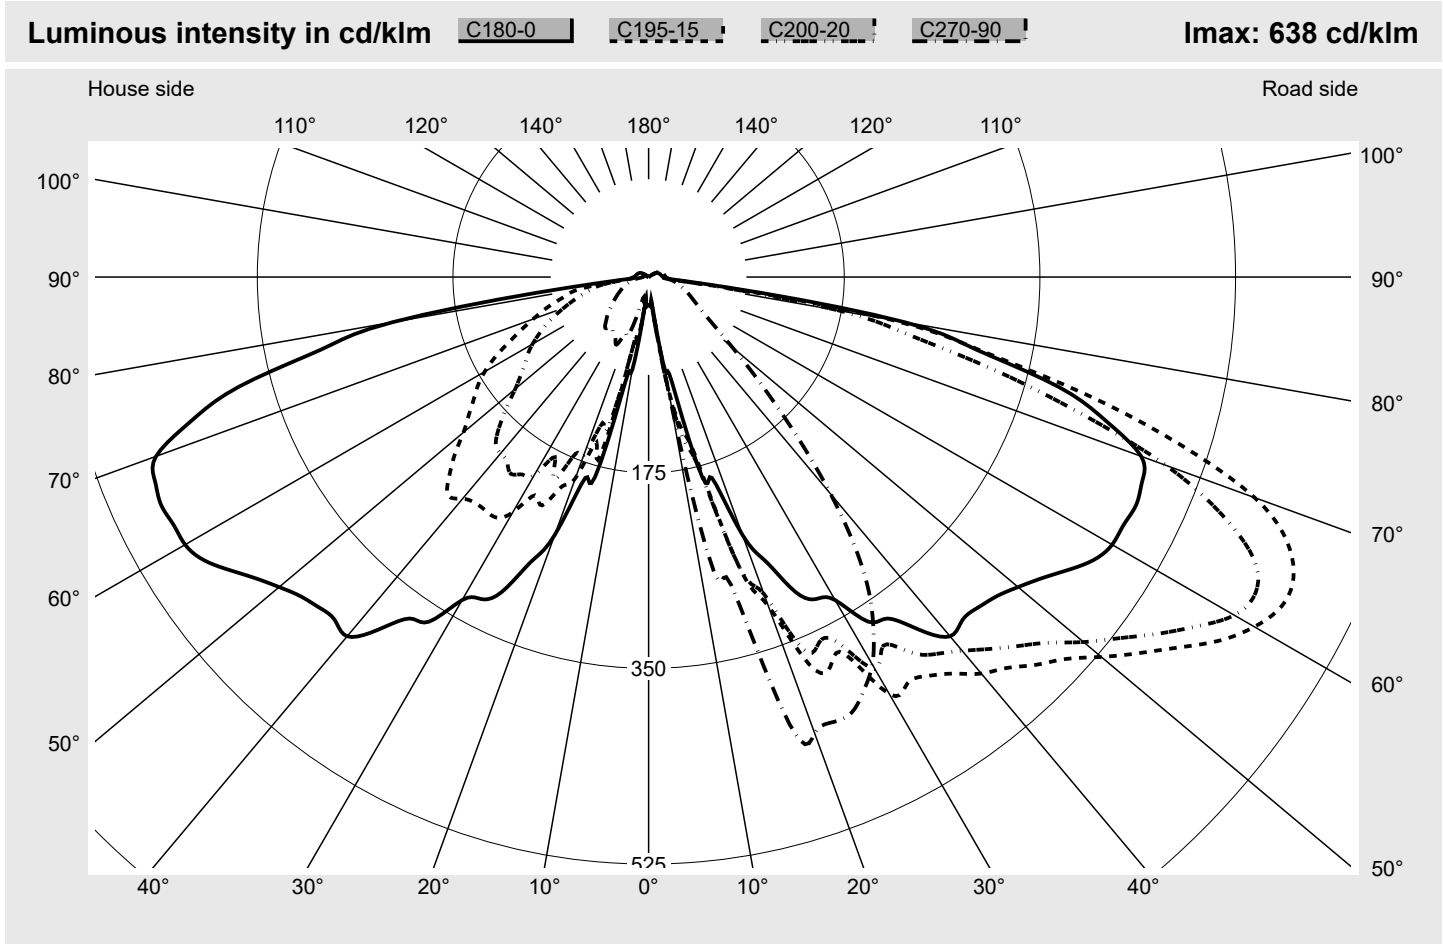

Photometric test report

Family CITY-LIGHT ELEGANCE LED	Order number: 5XA5265LF14H + 5XA54000XS EAN: 4058352834930 + 4050737730073	LP number 59288_19
	Version post-top- or mounting to wall arm, spreader element, structured Optic asymmetric, extremely wide distribution (P1.0a) Cover cover transparent, PMMA Lamps LED 4000 K CRI ≥ 70 Controlgear ECG SITECO iQ Rated values Net luminous flux = 1370 lm Power consumption = 10.0 W Luminous efficacy = 137 lm/W	serial documentation 07.07.2022

Luminaire output ratios	
Eta	100.0%
Eta 0° - 90°	96.7%
Eta 90° - 180°	3.3%

Luminous intensity class acc. to EN13201-2	
Class:	---
Imax 70°	617.6
Imax 80°	259.9
Imax 90°	15.5
Imax >90°	15.1
Imax >95°	14.2

Envelope curve in cd/klm **KMK 62.5°** **KMK 60°** **KMK 57.5°** **KMK 55°** **siteco**

Photometric test report

Family CITY-LIGHT ELEGANCE LED	Order number: 5XA5265LF14H + 5XA54000XS EAN: 4058352834930 + 4050737730073	LP number 59288_19
Table of values for luminous intensities		Maximum luminous intensity
siteco		