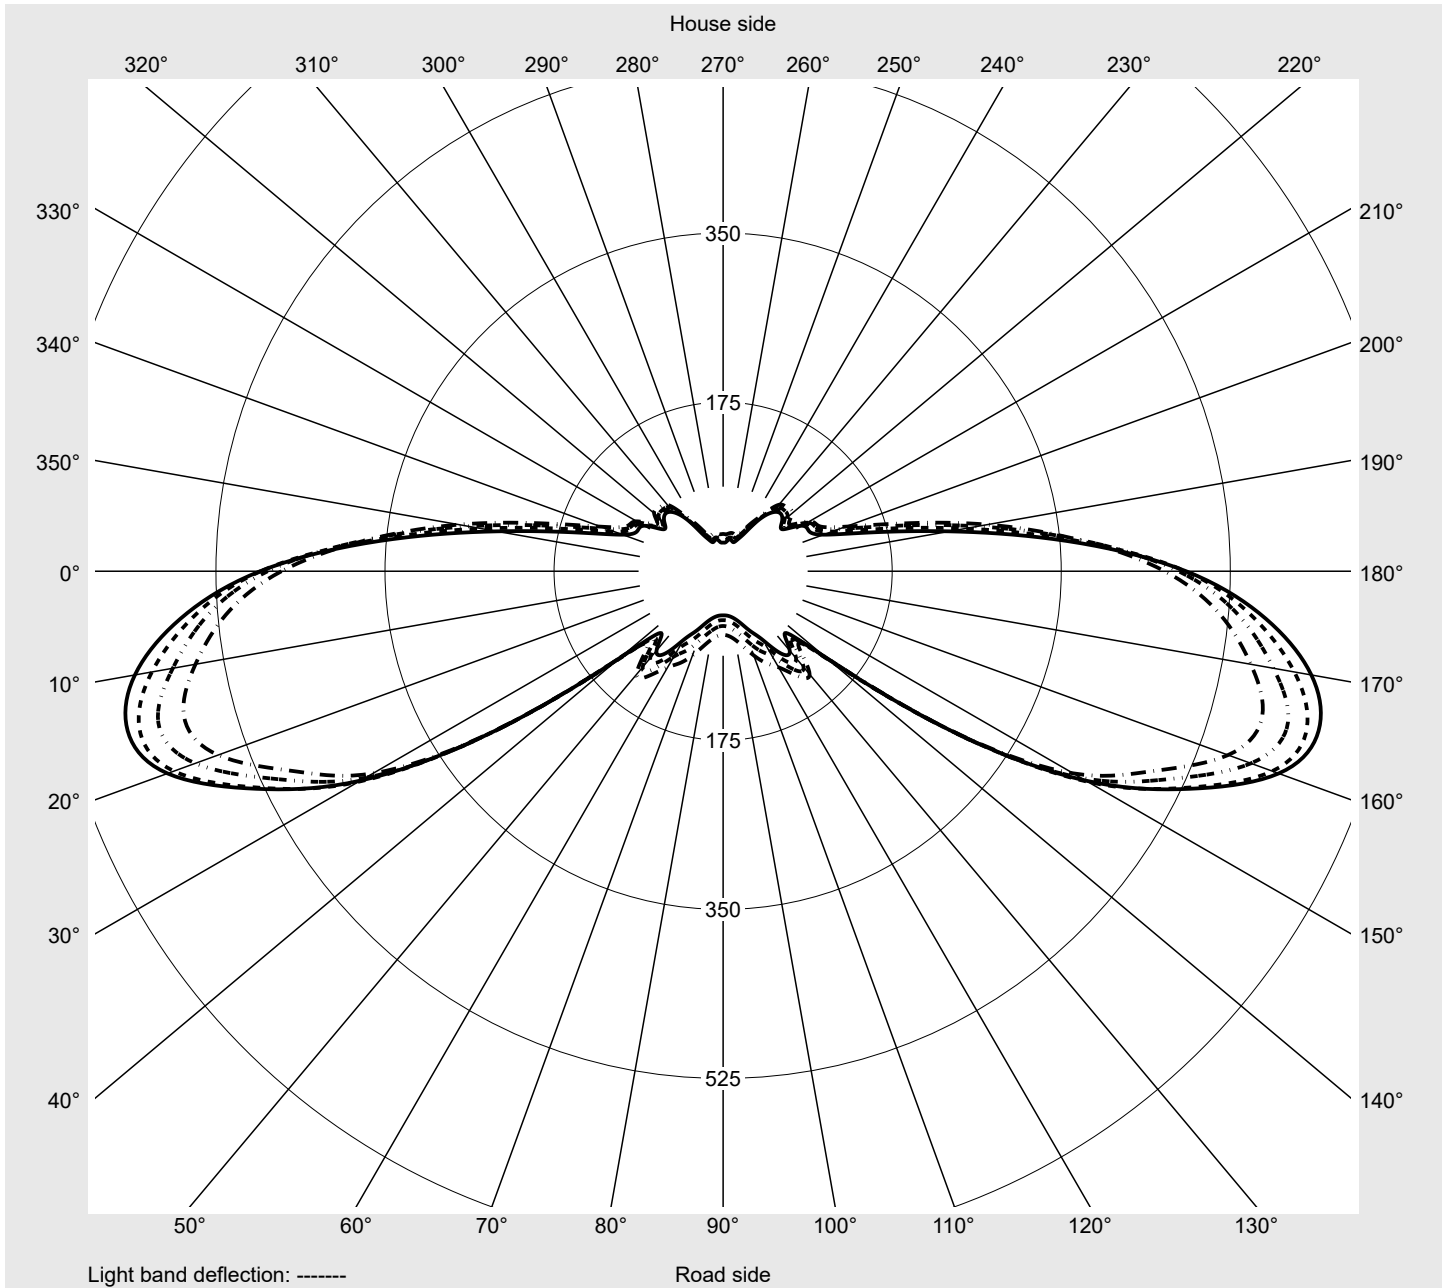

Photometric test report

Family CITY-LIGHT ELEGANCE LED	Order number: 5XA5265LF14H + 5XA54000XS EAN: 4058352834930 + 4050737730073	LP number 59288_19
	Version post-top- or mounting to wall arm, spreader element, structured Optic asymmetric, extremely wide distribution (P1.0a) Cover cover transparent, PMMA Lamps LED 4000 K CRI ≥ 70 Controlgear ECG SITECO iQ Rated values Net luminous flux = 1370 lm Power consumption = 10.0 W Luminous efficacy = 137 lm/W	serial documentation 07.07.2022

Luminaire output ratios	
Eta	100.0%
Eta 0° - 90°	96.7%
Eta 90° - 180°	3.3%

Luminous intensity class acc. to EN13201-2	
Class:	---
Imax 70°	617.6
Imax 80°	259.9
Imax 90°	15.5
Imax >90°	15.1
Imax >95°	14.2

Measurement conditions
 DIN EN 13032 and DIN 5032

Photometric test report

Family CITY-LIGHT ELEGANCE LED	Order number: 5XA5265LF14H + 5XA54000XS EAN: 4058352834930 + 4050737730073	LP number 59288_19
--	---	------------------------------

Envelope curve in cd/klm **KMK 62.5°** **KMK 60°** **KMK 57.5°** **KMK 55°** **siteco**

Photometric test report

Family CITY-LIGHT ELEGANCE LED	Order number: 5XA5265LF14H + 5XA54000XS EAN: 4058352834930 + 4050737730073	LP number 59288_19
Table of values for luminous intensities		Maximum luminous intensity
siteco		