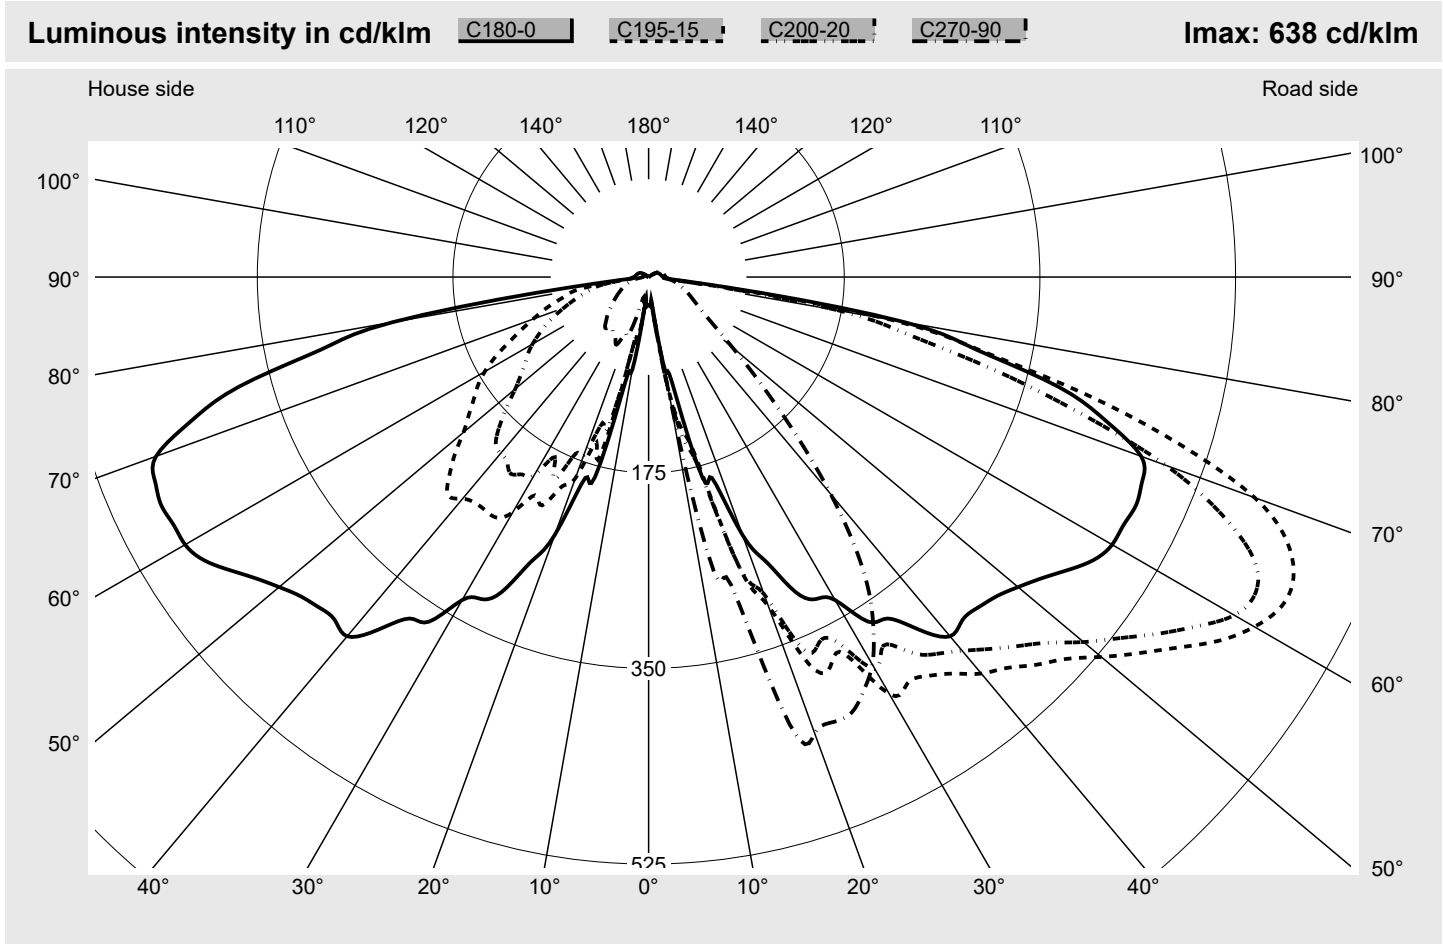

Photometric test report

Family CITY-LIGHT ELEGANCE LED	Order number: 5XA5265LF14H + 5XA54000XSA EAN: 4058352834930 + 4058352161326	LP number 59288_21
	Version post-top- or mounting to wall arm, spreader element, amber Optic asymmetric, extremely wide distribution (P1.0a) Cover cover transparent, PMMA Lamps LED 4000 K CRI ≥ 70 Controlgear ECG SITECO iQ Rated values Net luminous flux = 1010 lm Power consumption = 10.0 W Luminous efficacy = 101 lm/W	serial documentation 07.07.2022

Luminaire output ratios	
Eta	100.0%
Eta 0° - 90°	96.7%
Eta 90° - 180°	3.3%
Measurement conditions	
DIN EN 13032 and DIN 5032	

Luminous intensity class acc. to EN13201-2	
Class:	---
Imax 70°	617.6
Imax 80°	259.9
Imax 90°	15.5
Imax >90°	15.1
Imax >95°	14.2

Photometric test report

Family CITY-LIGHT ELEGANCE LED	Order number: 5XA5265LF14H + 5XA54000XSA EAN: 4058352834930 + 4058352161326	LP number 59288_21
--	--	------------------------------

Envelope curve in cd/klm **KMK 62.5°** **KMK 60°** **KMK 57.5°** **KMK 55°** **siteco**