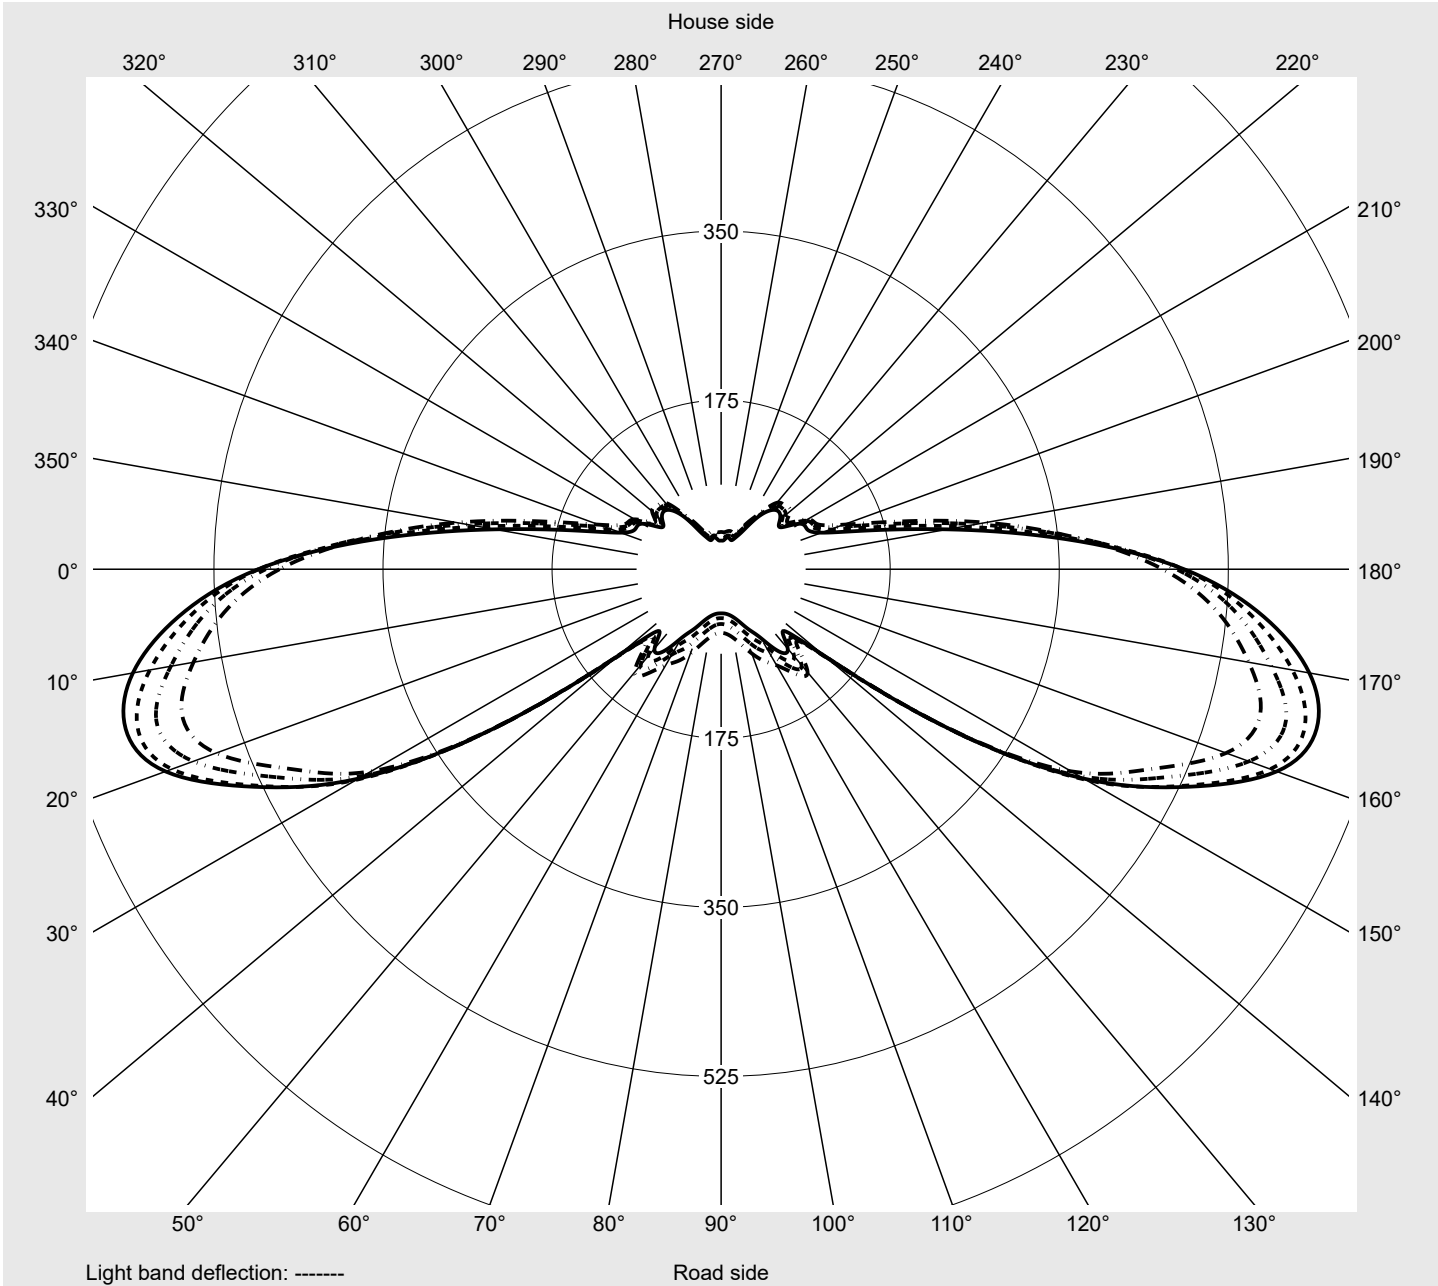

Photometric test report

Family CITY-LIGHT ELEGANCE LED	Order number: 5XA5265LF14H + 5XA54000XSA EAN: 4058352834930 + 4058352161326	LP number 59288_21
	Version post-top- or mounting to wall arm, spreader element, amber Optic asymmetric, extremely wide distribution (P1.0a) Cover cover transparent, PMMA Lamps LED 4000 K CRI ≥ 70 Controlgear ECG SITECO iQ Rated values Net luminous flux = 1010 lm Power consumption = 10.0 W Luminous efficacy = 101 lm/W	serial documentation 07.07.2022

Luminaire output ratios	
Eta	100.0%
Eta 0° - 90°	96.7%
Eta 90° - 180°	3.3%
Measurement conditions	
DIN EN 13032 and DIN 5032	

Luminous intensity class acc. to EN13201-2	
Class:	---
Imax 70°	617.6
Imax 80°	259.9
Imax 90°	15.5
Imax >90°	15.1
Imax >95°	14.2

Photometric test report

Family CITY-LIGHT ELEGANCE LED	Order number: 5XA5265LF14H + 5XA54000XSA EAN: 4058352834930 + 4058352161326	LP number 59288_21
--	--	------------------------------

Envelope curve in cd/klm **KMK 62.5°** **KMK 60°** **KMK 57.5°** **KMK 55°** **siteco**