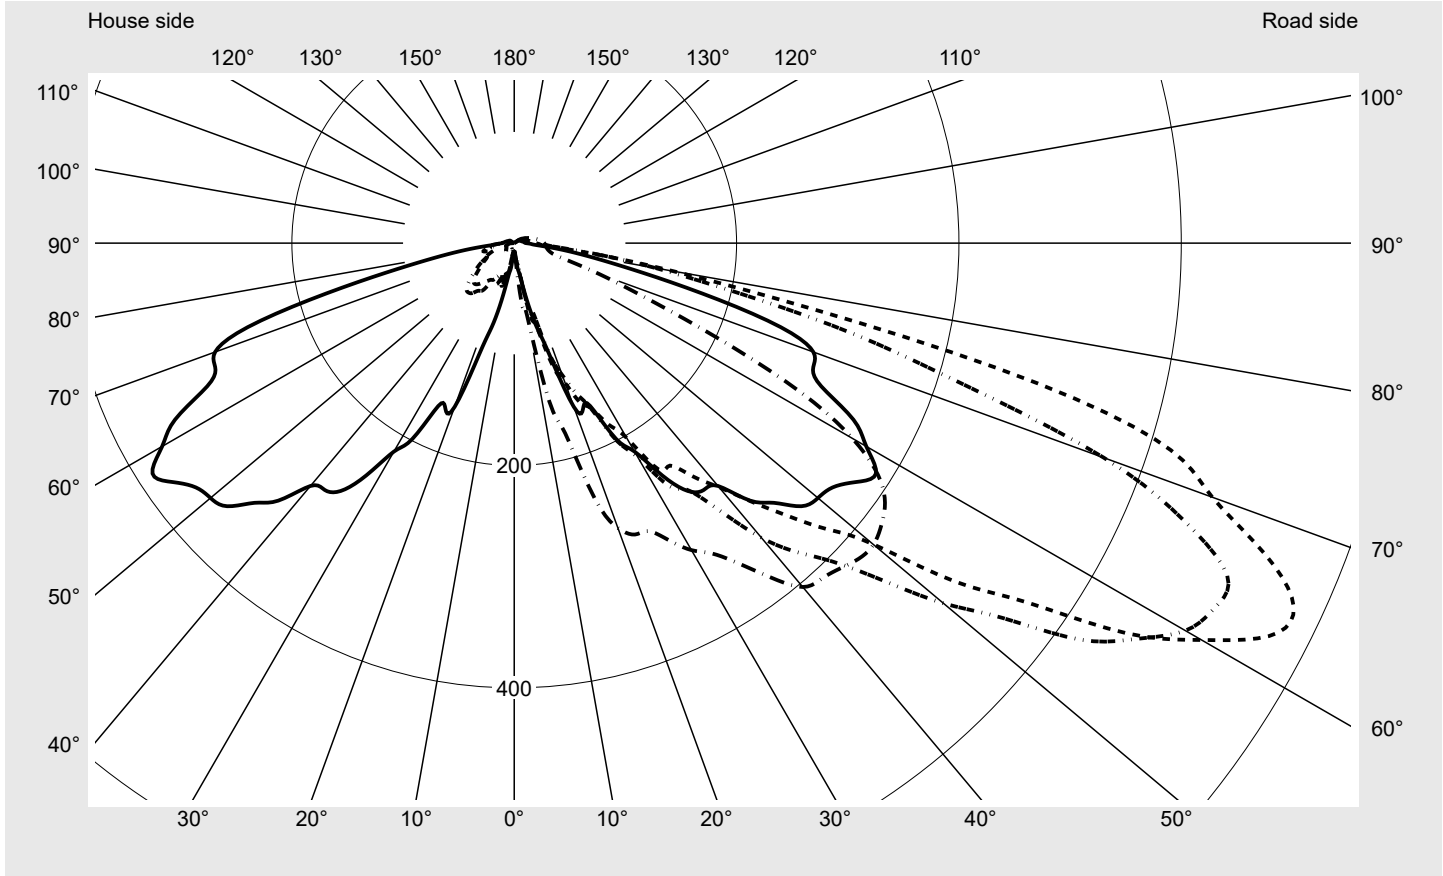

Photometric test report

Family CITY-LIGHT PLUS LED	Order number: 5XA5275AF14H + 5XA54000XBXL EAN: 4058352835111 + 4058352415573	LP number 59357_2
Version	post-top- or mounting to wall arm, shielding on building side	serial documentation 04.11.2022
Optic	asymmetric, wide distribution (ST1.2a)	
Cover	cover transparent, PMMA	
Lamps	LED 2200 K CRI ≥ 70	
Controlgear	ECG SITECO iQ	
Rated values	Net luminous flux = 1410 lm Power consumption = 12.9 W Luminous efficacy = 109.3 lm/W	

Luminous intensity in cd/klm C180-0 C205-25 C210-30 C270-90 **Imax: 774 cd/klm**

Luminaire output ratios

Eta	100.0%
Eta 0° - 90°	97.1%
Eta 90° - 180°	2.9%

Luminous intensity class acc. to EN13201-2

Class:	G1
Imax 70°	682.6
Imax 80°	166.3
Imax 90°	27.0
Imax >90°	26.0
Imax >95°	22.3