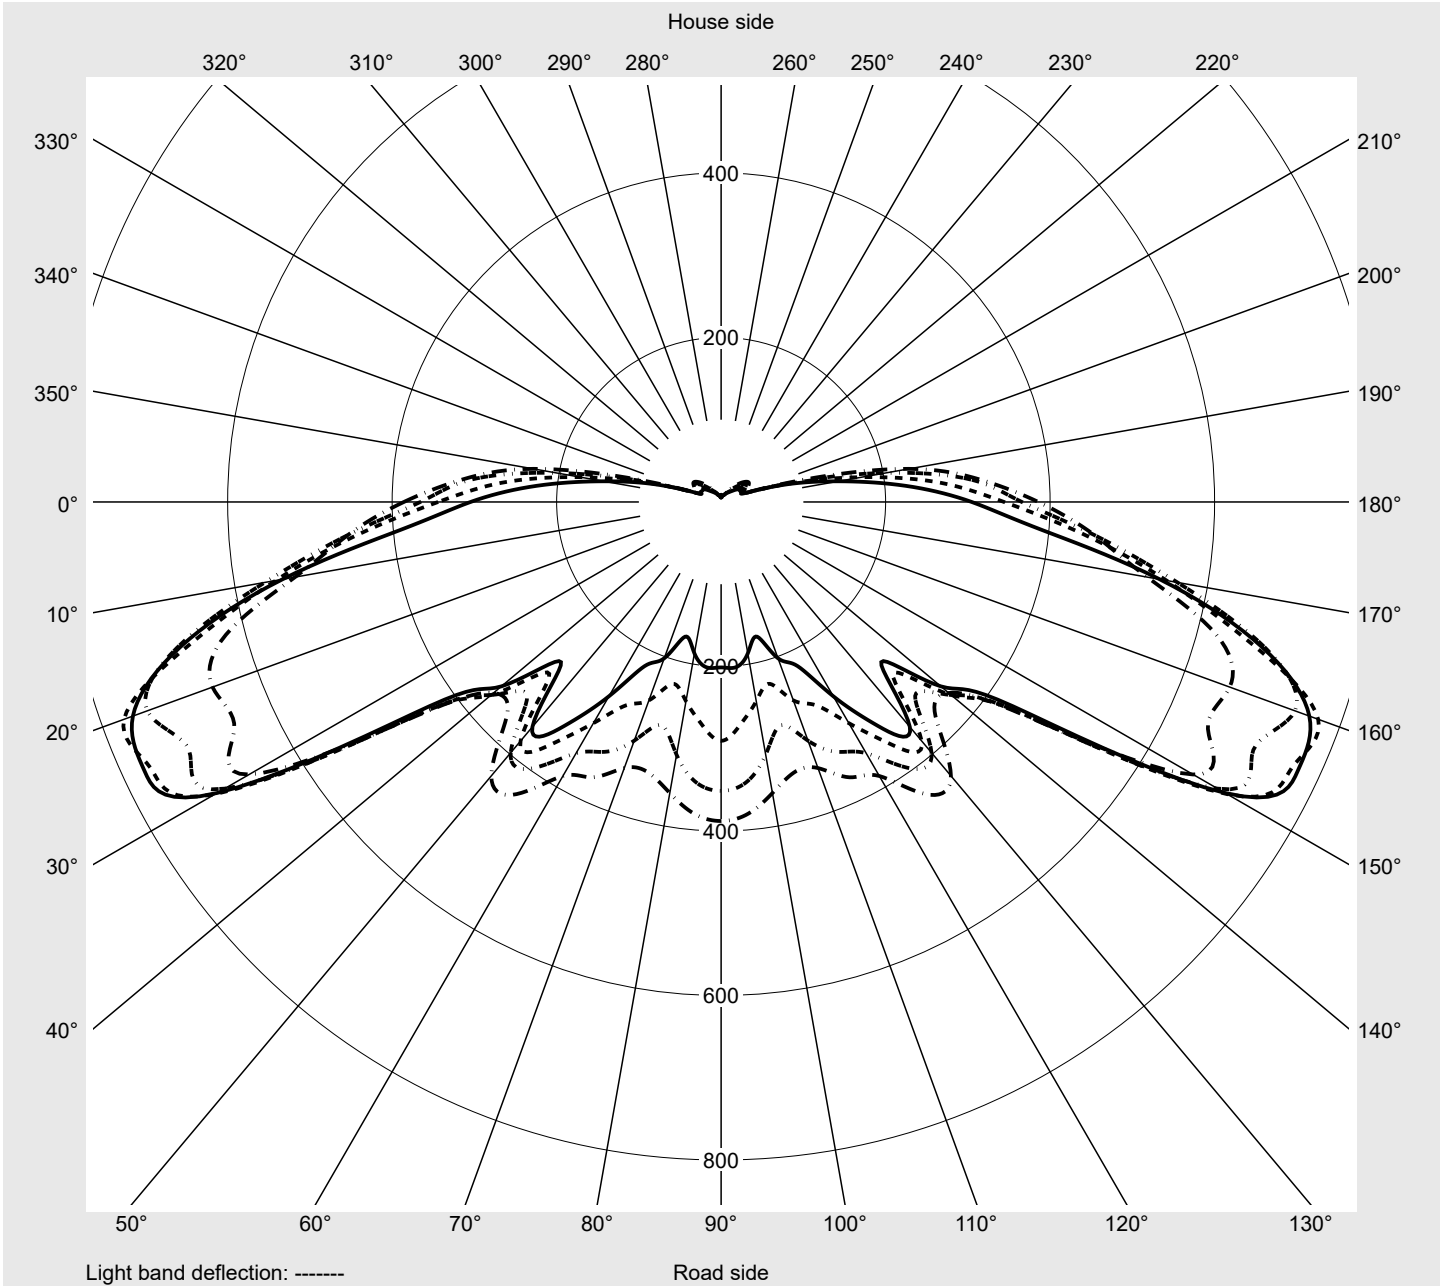

Photometric test report

Family CITY-LIGHT PLUS LED	Order number: 5XA5275AF14H + 5XA54000XBXL EAN: 4058352835111 + 4058352415573	LP number 59357_2
Version	post-top- or mounting to wall arm, shielding on building side	serial documentation 04.11.2022
Optic	asymmetric, wide distribution (ST1.2a)	
Cover	cover transparent, PMMA	
Lamps	LED 2200 K CRI ≥ 70	
Controlgear	ECG SITECO iQ	
Rated values	Net luminous flux = 1410 lm Power consumption = 12.9 W Luminous efficacy = 109.3 lm/W	

Luminous intensity in cd/klm C180-0 C205-25 C210-30 C270-90 **Imax: 774 cd/klm**

Luminaire output ratios

Eta	100.0%
Eta 0° - 90°	97.1%
Eta 90° - 180°	2.9%

Luminous intensity class acc. to EN13201-2

Class:	G1
Imax 70°	682.6
Imax 80°	166.3
Imax 90°	27.0
Imax >90°	26.0
Imax >95°	22.3

Measurement conditions

DIN EN 13032 and DIN 5032

Photometric test report

Family CITY-LIGHT PLUS LED	Order number: 5XA5275AF14H + 5XA54000XBXL EAN: 4058352835111 + 4058352415573	LP number 59357_2
--------------------------------------	---	-----------------------------

Envelope curve in cd/klm **KMK 65°** **KMK 62,5°** **KMK 60°** **KMK 57,5°** **siteco**

Photometric test report

Family CITY-LIGHT PLUS LED	Order number: 5XA5275AF14H + 5XA54000XBXL EAN: 4058352835111 + 4058352415573	LP number 59357_2
Table of values for luminous intensities		Maximum luminous intensity
siteco		