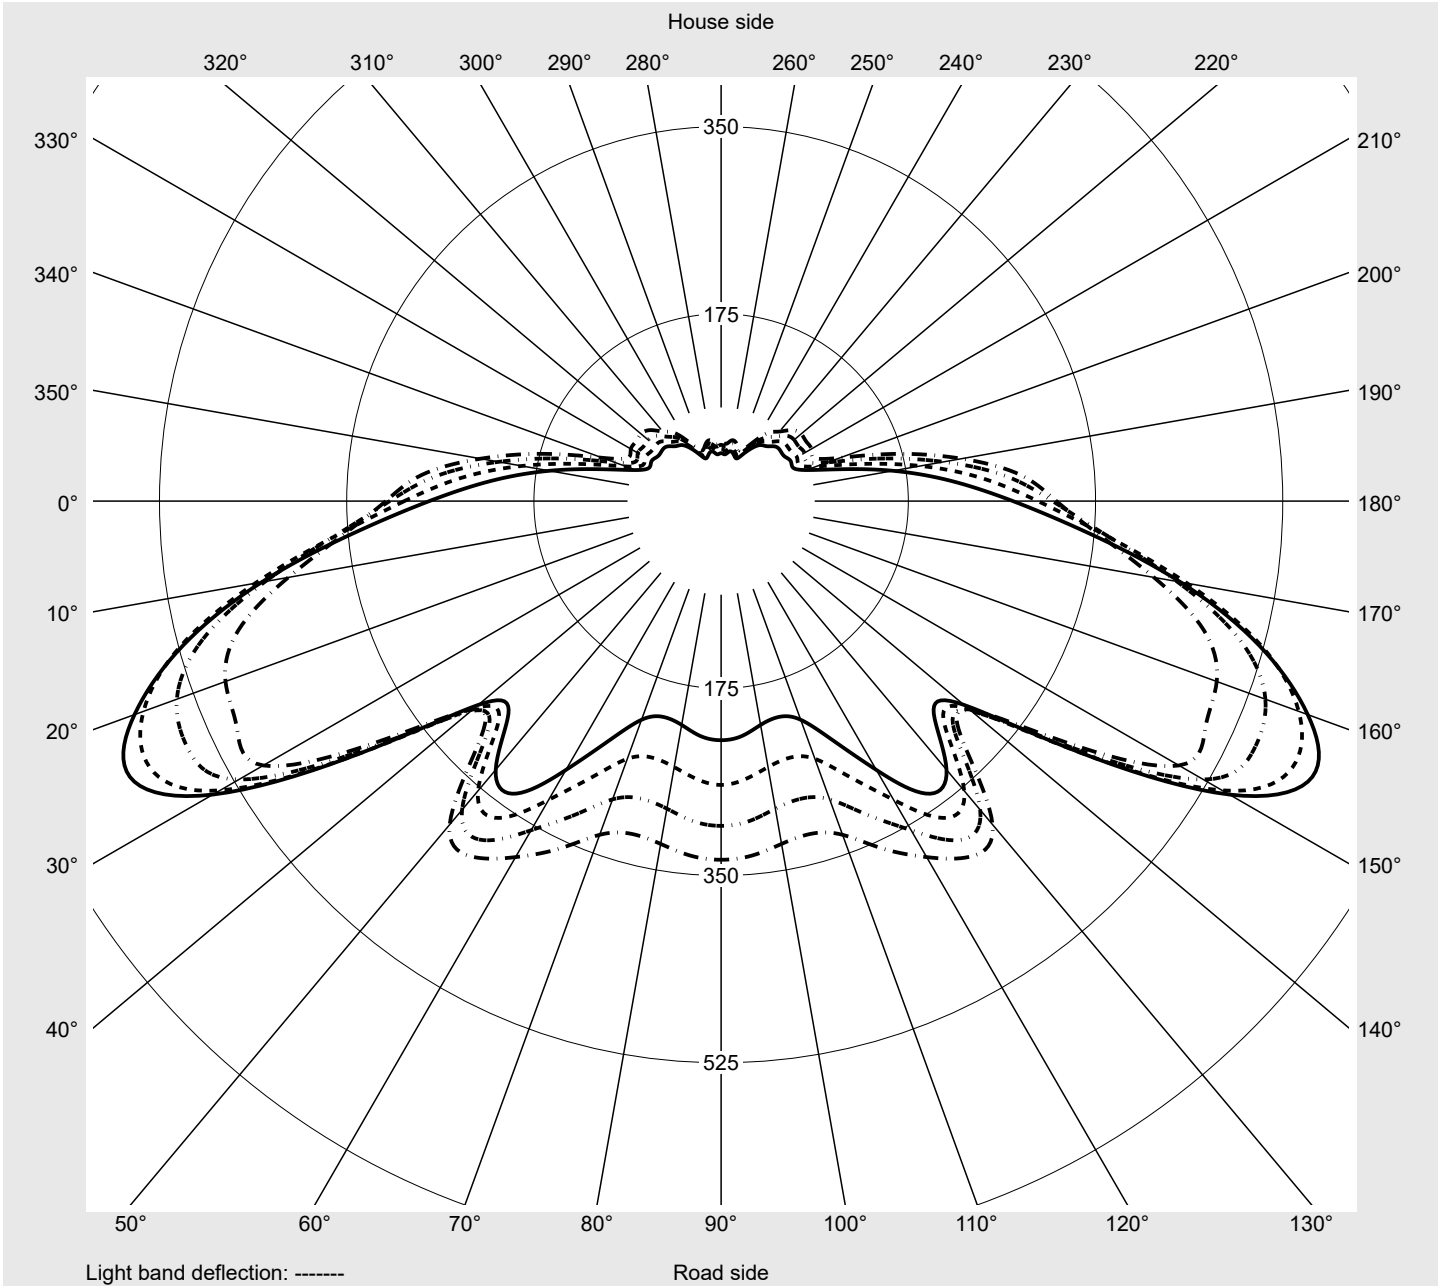

Photometric test report

Family CITY-LIGHT PLUS LED	Order number: 5XA5275AF14H + 5XA54000XS EAN: 4058352835111 + 4050737730073	LP number 59107_24
	Version post-top- or mounting to wall arm, spreader element, structured Optic asymmetric, wide distribution (ST1.2a) Cover cover transparent, PMMA Lamps LED 2200 K CRI ≥ 70 Controlgear ECG SITECO iQ Rated values Net luminous flux = 1390 lm Power consumption = 12.9 W Luminous efficacy = 107.8 lm/W	serial documentation 07.07.2022
		

Luminous intensity in cd/klm C180-0 C205-25 C210-30 C270-90 **Imax: 610 cd/klm**

Luminaire output ratios	
Eta	100.0%
Eta 0° - 90°	97.2%
Eta 90° - 180°	2.8%

Luminous intensity class acc. to EN13201-2	
Class:	G1
Imax 70°	486.7
Imax 80°	176.6
Imax 90°	16.1
Imax >90°	12.6
Imax >95°	10.8

Measurement conditions
DIN EN 13032 and DIN 5032

Photometric test report

Family CITY-LIGHT PLUS LED	Order number: 5XA5275AF14H + 5XA54000XS EAN: 4058352835111 + 4050737730073	LP number 59107_24
--------------------------------------	---------------------------------------------------------------------------------------------	------------------------------

Envelope curve in cd/klm **KMK 60°** **KMK 57.5°** **KMK 55°** **KMK 52.5°** **siteco**

Photometric test report

Family CITY-LIGHT PLUS LED	Order number: 5XA5275AF14H + 5XA54000XS EAN: 4058352835111 + 4050737730073	LP number 59107_24
Table of values for luminous intensities		Maximum luminous intensity
siteco		