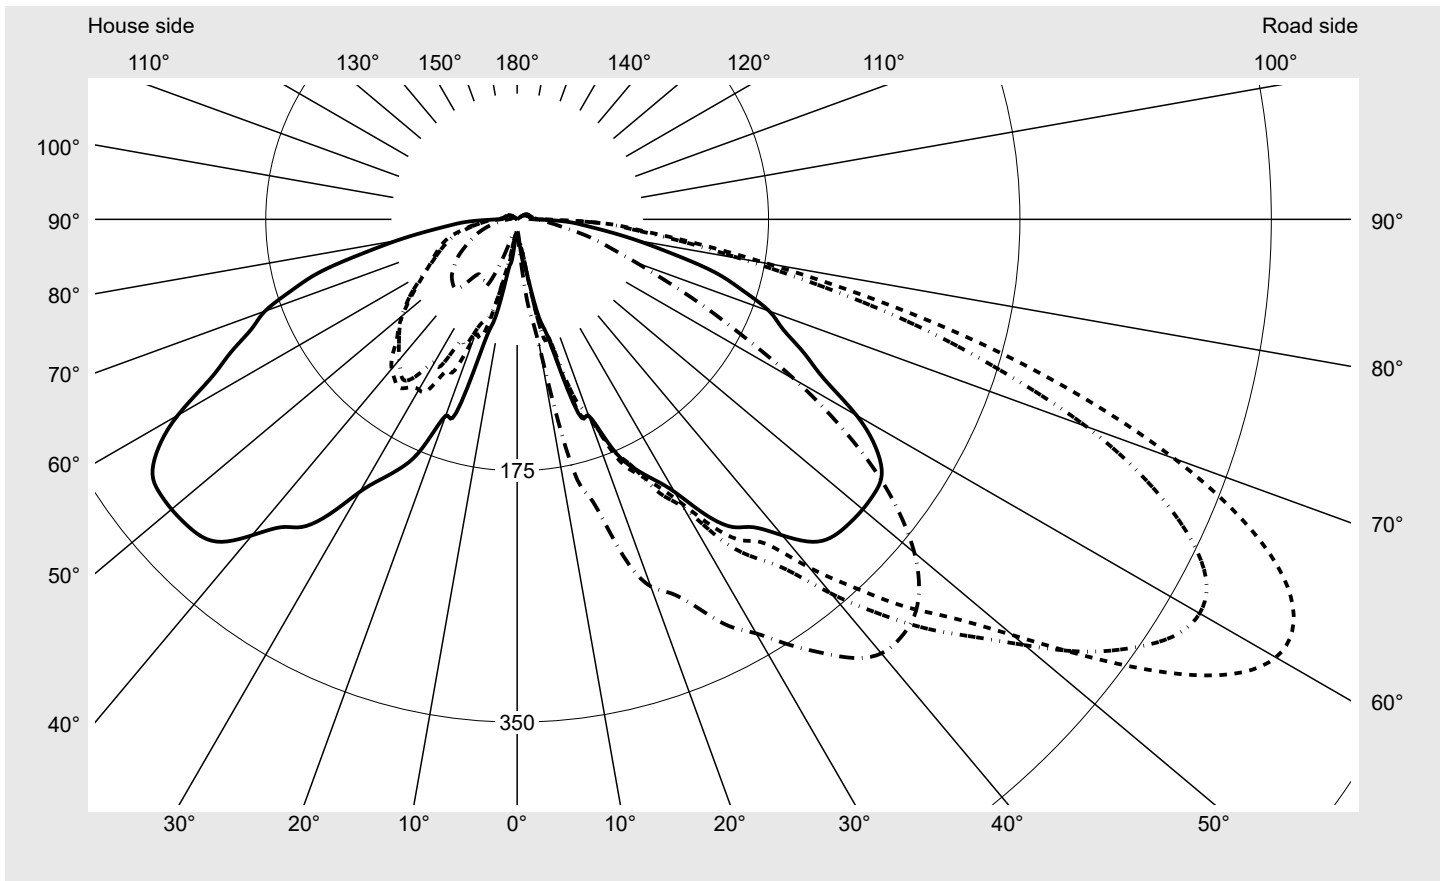

Photometric test report

Family CITY-LIGHT PLUS LED	Order number: 5XA5275AF14H + 5XA54000XS EAN: 4058352835111 + 4050737730073	LP number 59107_24
	Version post-top- or mounting to wall arm, spreader element, structured Optic asymmetric, wide distribution (ST1.2a) Cover cover transparent, PMMA Lamps LED 2200 K CRI ≥ 70 Controlgear ECG SITECO iQ Rated values Net luminous flux = 1390 lm Power consumption = 12.9 W Luminous efficacy = 107.8 lm/W	serial documentation 07.07.2022
		

Luminous intensity in cd/klm C180-0 C205-25 C210-30 C270-90 **Imax: 610 cd/klm**

Luminaire output ratios	
Eta	100.0%
Eta 0° - 90°	97.2%
Eta 90° - 180°	2.8%

Luminous intensity class acc. to EN13201-2	
Class:	G1
Imax 70°	486.7
Imax 80°	176.6
Imax 90°	16.1
Imax >90°	12.6
Imax >95°	10.8

Envelope curve in cd/klm **KMK 60°** **KMK 57.5°** **KMK 55°** **KMK 52.5°** **siteco**

Photometric test report

Family CITY-LIGHT PLUS LED	Order number: 5XA5275AF14H + 5XA54000XS EAN: 4058352835111 + 4050737730073	LP number 59107_24
Table of values for luminous intensities		Maximum luminous intensity
siteco		