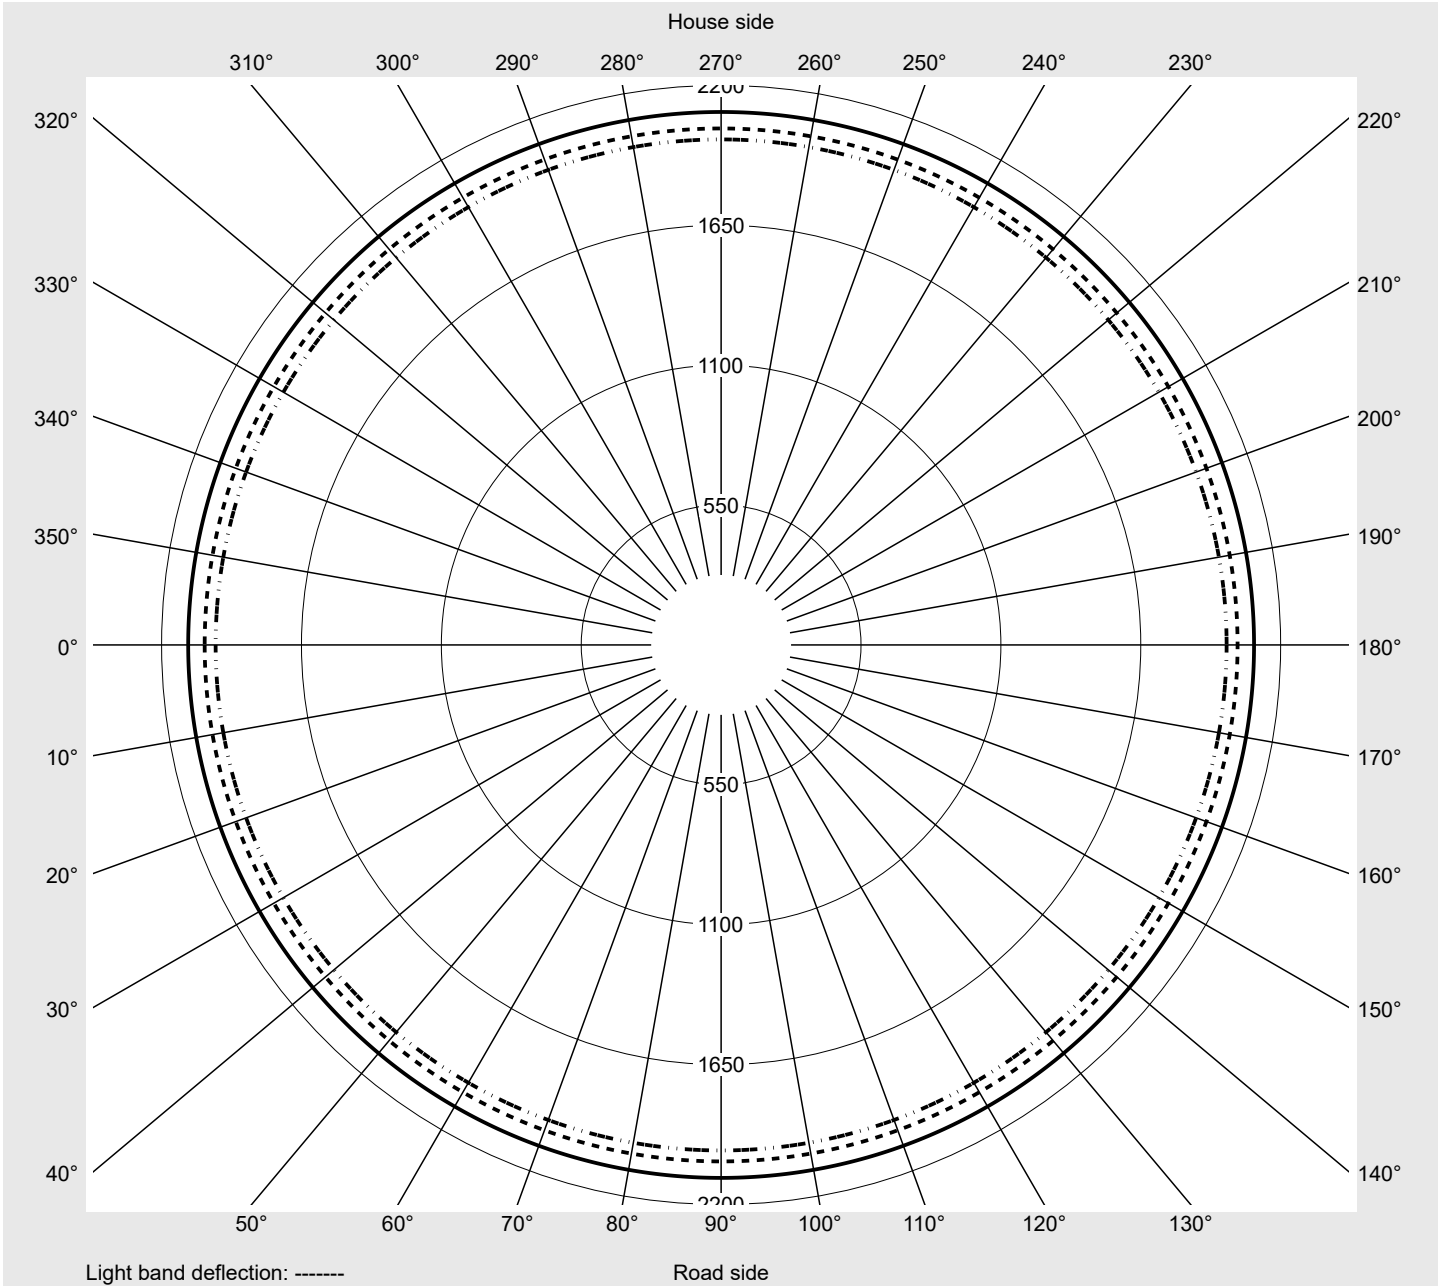

Photometric test report

Family
Floodlight 20 midi LED

Order number: 5XA7682D2B1AC
EAN: 4058352222652

LP number
58579_3

Version	mounting bracket
Optic	symmetric distribution RS17
Cover	toughened safety glass
Lamps	1 x LED 4000K / CRI ≥ 70 (unbekannt LED 4000K / CRI = 70)
Controlgear	ECG-DALI
Rated values	Net luminous flux = 19540 lm Power consumption = 142.0 W Luminous efficacy = 137.6 lm/W

serial
documentation
25.08.2021

siteco

Luminous intensity in cd/klm

C180-0

Imax: 2095 cd/klm

Luminaire output ratios

Eta	100.0%
Eta 0° - 90°	100.0%
Eta 90° - 180°	0.0%

Luminous intensity class acc. to EN13201-2

Class:	G6
Imax 70°	33.2
Imax 80°	8.4
Imax 90°	0.0
Imax >90°	0.0
Imax >95°	0.0

Measurement conditions

DIN EN 13032 and DIN 5032

Photometric test report

Family Floodlight 20 midi LED	Order number: 5XA7682D2B1AC EAN: 4058352222652	LP number 58579_3
---	---	-----------------------------

Envelope curve in cd/klm **KMK 5°** **KMK 2.5°** **KMK 0°**

Photometric test report

Family Floodlight 20 midi LED	Order number: 5XA7682D2B1AC EAN: 4058352222652	LP number 58579_3
---	---	-----------------------------