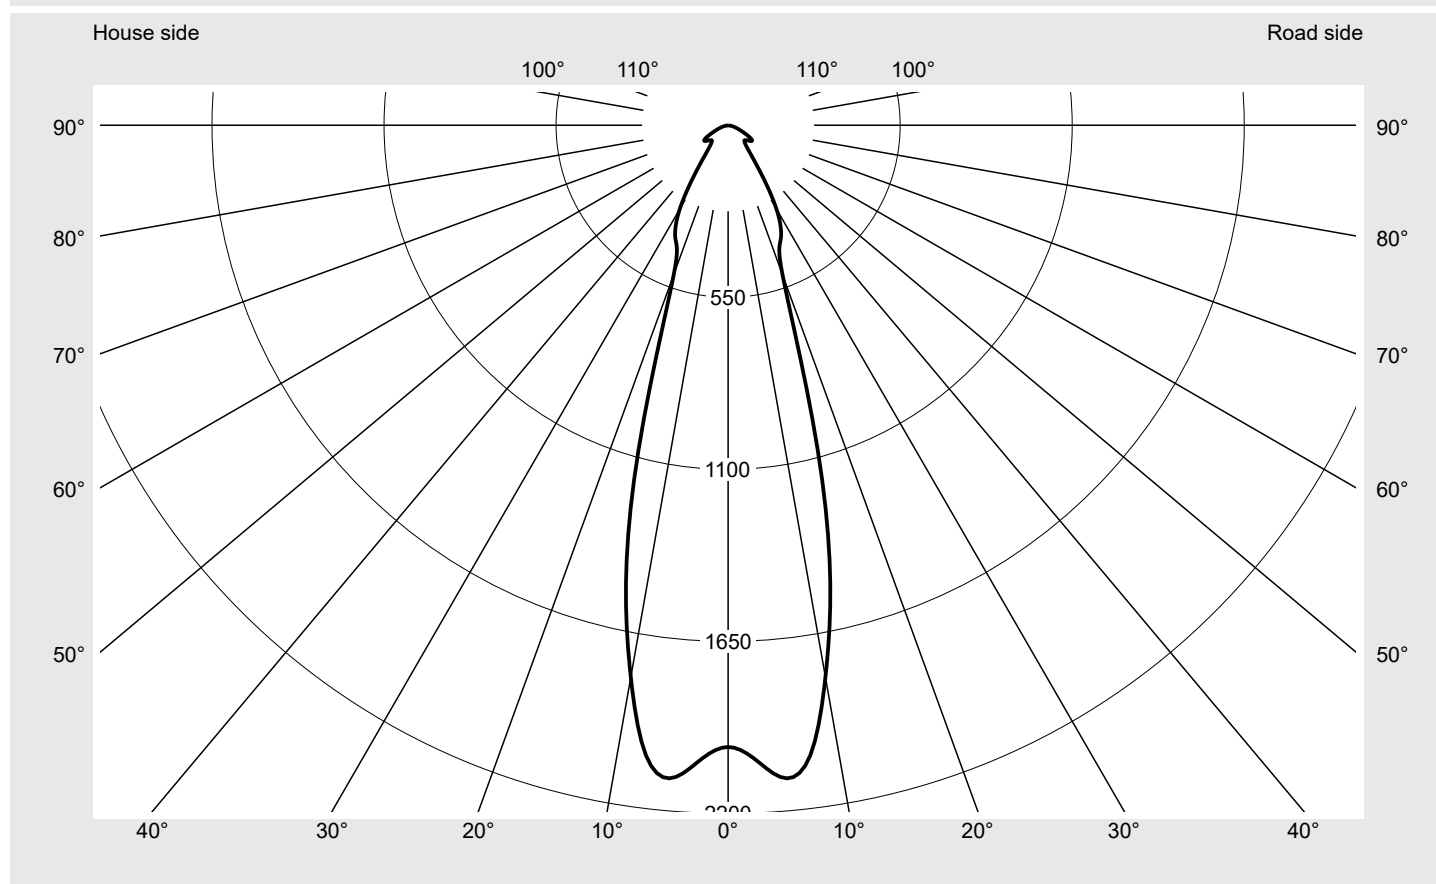

Photometric test report

Family
Floodlight 20 midi LED

Order number: 5XA7682D2B1AC
EAN: 4058352222652

LP number
58579_3

Version	mounting bracket
Optic	symmetric distribution RS17
Cover	toughened safety glass
Lamps	1 x LED 4000K / CRI ≥ 70 (unbekannt LED 4000K / CRI = 70)
Controlgear	ECG-DALI
Rated values	Net luminous flux = 19540 lm Power consumption = 142.0 W Luminous efficacy = 137.6 lm/W

serial
documentation
25.08.2021

siteco

Luminous intensity in cd/klm

C180-0

Imax: 2095 cd/klm

Luminaire output ratios

Eta	100.0%
Eta 0° - 90°	100.0%
Eta 90° - 180°	0.0%

Luminous intensity class acc. to EN13201-2

Class:	G6
Imax 70°	33.2
Imax 80°	8.4
Imax 90°	0.0
Imax >90°	0.0
Imax >95°	0.0

Measurement conditions

DIN EN 13032 and DIN 5032

Photometric test report

Family Floodlight 20 midi LED	Order number: 5XA7682D2B1AC EAN: 4058352222652	LP number 58579_3
---	---	-----------------------------

Envelope curve in cd/klm **KMK 5°** **KMK 2.5°** **KMK 0°**

Photometric test report

Family Floodlight 20 midi LED	Order number: 5XA7682D2B1AC EAN: 4058352222652	LP number 58579_3
---	---	-----------------------------