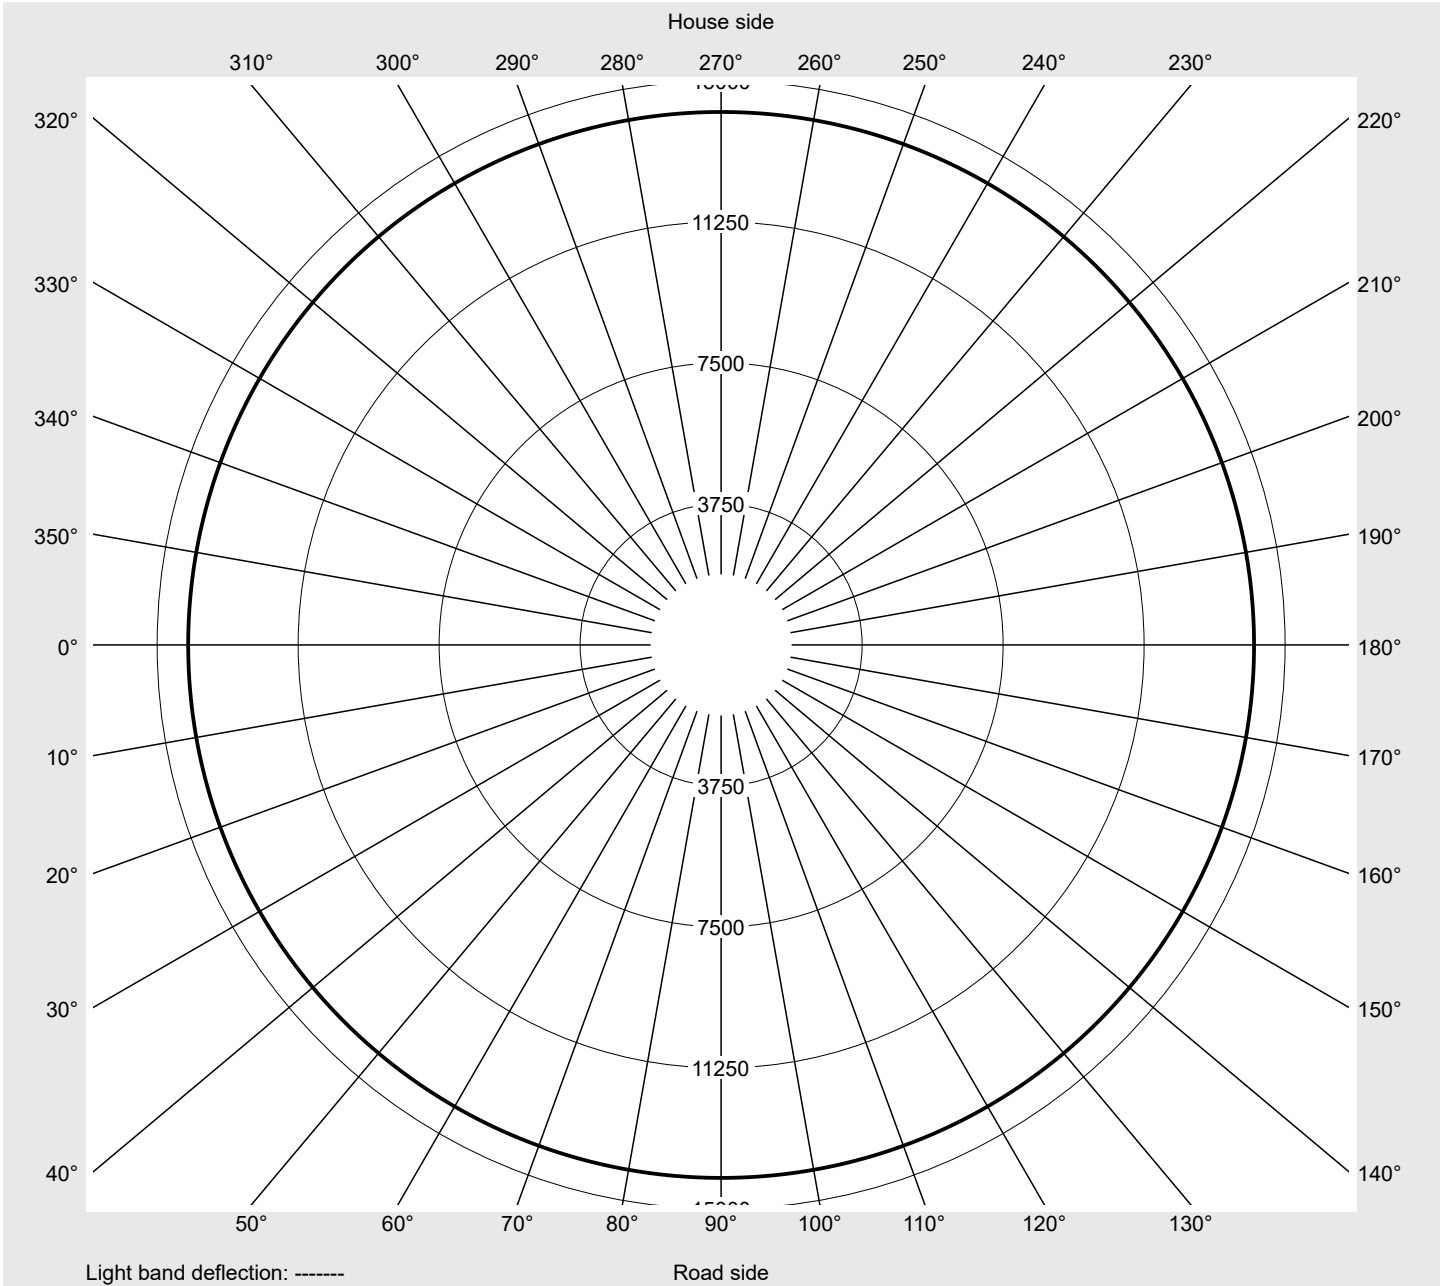

Photometric test report

Family
Floodlight 20 midi LED

Order number: 5XA7682G3H2AC
EAN: 4058352223734

LP number
58580_3

Version bracket for wall fastening
Optic symmetric distribution RS5
Cover toughened safety glass
Lamps 1 x LED 5000K / CRI ≥ 70
(unbekannt LED 5000K / CRI = 70)
Controlgear ECG-DALI
Rated values Net luminous flux = 39000 lm
Power consumption = 305.7 W
Luminous efficacy = 127.6 lm/W

serial
documentation
25.08.2021

siteco

Luminous intensity in cd/klm

C180-0

Imax: 14175 cd/klm

Luminaire output ratios

Eta	100.0%
Eta 0° - 90°	100.0%
Eta 90° - 180°	0.0%

Luminous intensity class acc. to EN13201-2

Class:	G6
Imax 70°	28.8
Imax 80°	8.7
Imax 90°	0.0
Imax >90°	0.0
Imax >95°	0.0

Measurement conditions

DIN EN 13032 and DIN 5032

Photometric test report

Family Floodlight 20 midi LED	Order number: 5XA7682G3H2AC EAN: 4058352223734	LP number 58580_3
---	---	-----------------------------

Envelope curve in cd/klm **KMK 0°** **siteco**

Photometric test report

Family Floodlight 20 midi LED	Order number: 5XA7682G3H2AC EAN: 4058352223734	LP number 58580_3
Table of values for luminous intensities		Maximum luminous intensity
siteco		