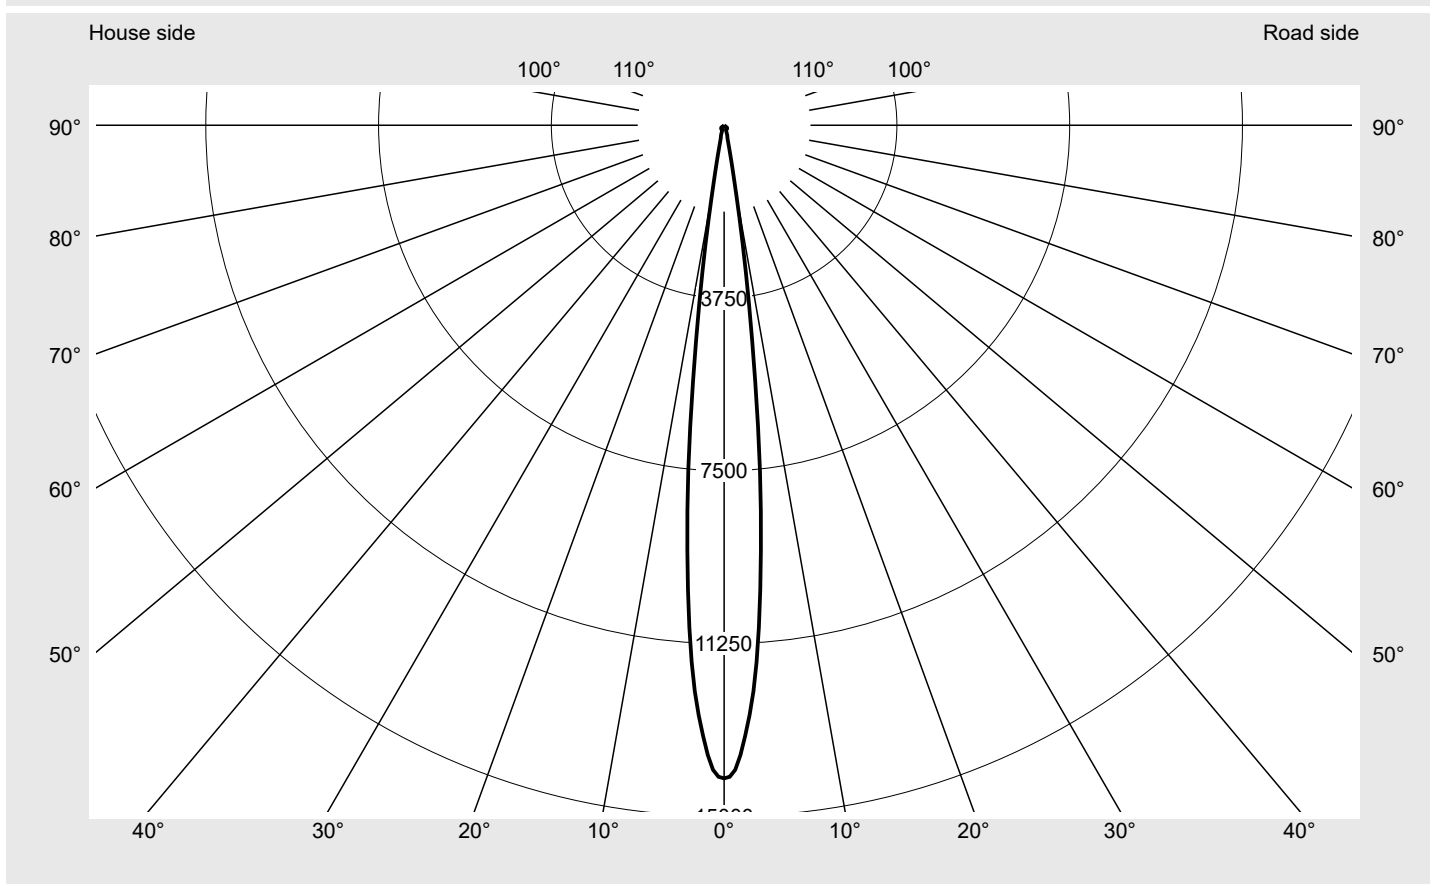

Photometric test report

Family
Floodlight 20 midi LED

Order number: 5XA7682G3H2AC
EAN: 4058352223734

LP number
58580_3

Version bracket for wall fastening
Optic symmetric distribution RS5
Cover toughened safety glass
Lamps 1 x LED 5000K / CRI ≥ 70
(unbekannt LED 5000K / CRI = 70)
Controlgear ECG-DALI
Rated values Net luminous flux = 39000 lm
Power consumption = 305.7 W
Luminous efficacy = 127.6 lm/W

serial
documentation
25.08.2021

siteco

Luminous intensity in cd/klm

C180-0

Imax: 14175 cd/klm

Luminaire output ratios

Eta	100.0%
Eta 0° - 90°	100.0%
Eta 90° - 180°	0.0%

Luminous intensity class acc. to EN13201-2

Class:	G6
Imax 70°	28.8
Imax 80°	8.7
Imax 90°	0.0
Imax >90°	0.0
Imax >95°	0.0

Measurement conditions

DIN EN 13032 and DIN 5032

Photometric test report

Family Floodlight 20 midi LED	Order number: 5XA7682G3H2AC EAN: 4058352223734	LP number 58580_3
---	---	-----------------------------