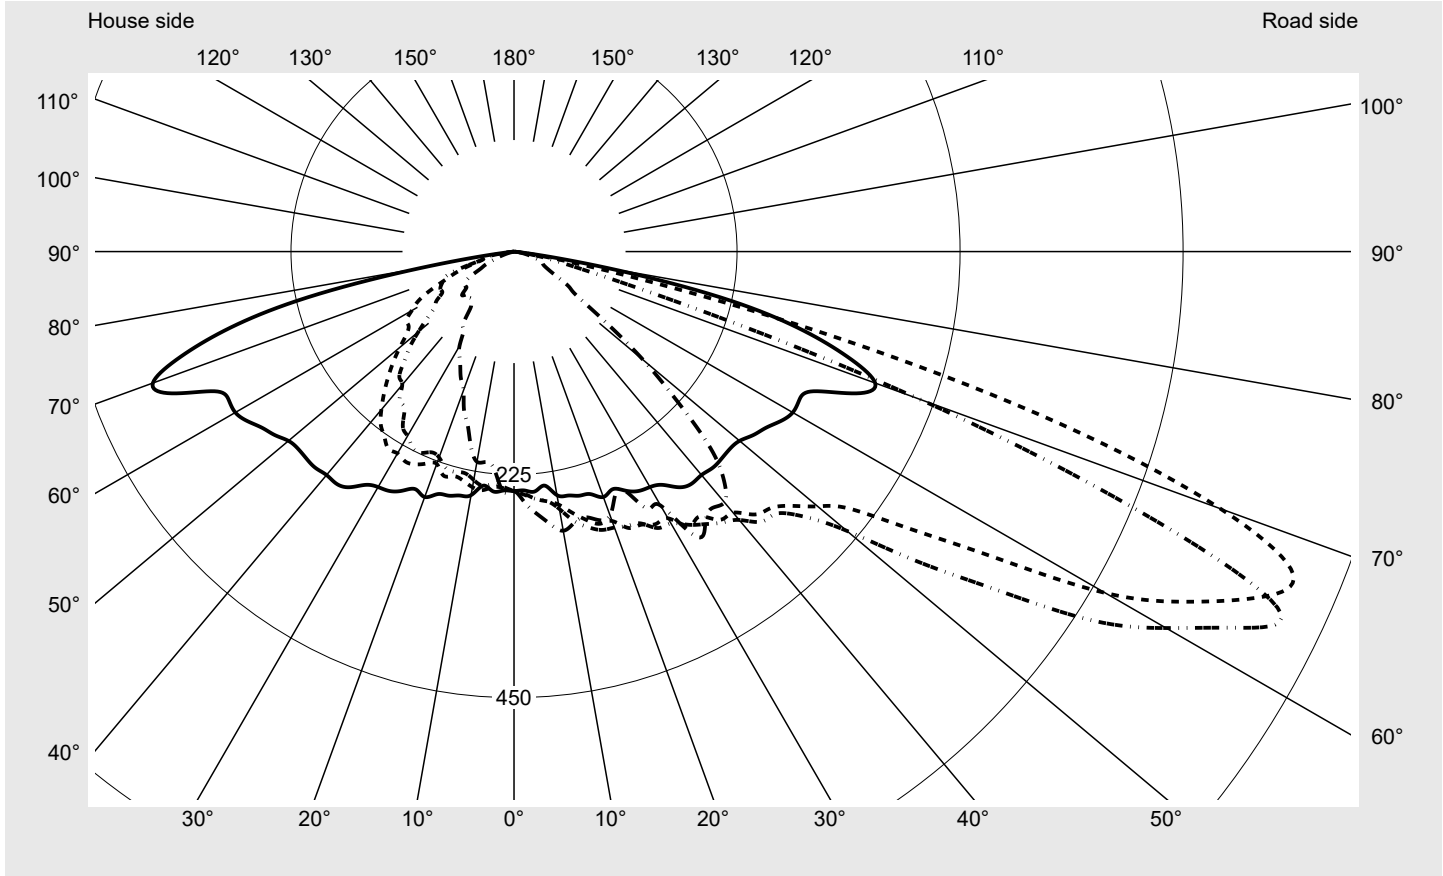

Photometric test report

Family Streetlight 21 mini LED	Order number: 5XE2C41D08HB EAN: 4058352724934	LP number 59081_874
	Version post-top or side-entry mounting Optic asymmetric, wide distribution (ST0.8a) Cover toughened safety glass Lamps LED 4000 K CRI ≥ 70 Controlgear ECG SITECO iQ Rated values Net luminous flux = 9860 lm Power consumption = 70.9 W Luminous efficacy = 139.1 lm/W	serial documentation 12.09.2022

Luminous intensity in cd/klm C180-0 C200-20 C205-25 C270-90 **Imax: 851 cd/klm**

Luminaire output ratios	
Eta	100.0%
Eta 0° - 90°	100.0%
Eta 90° - 180°	0.0%
Measurement conditions	
DIN EN 13032 and DIN 5032	

Luminous intensity class acc. to EN13201-2	
Class:	G3
Imax 70°	826.1
Imax 80°	99.6
Imax 90°	0.0
Imax >90°	0.0
Imax >95°	0.0

Photometric test report

Family Streetlight 21 mini LED	Order number: 5XE2C41D08HB EAN: 4058352724934	LP number 59081_874
--	--	-------------------------------

Envelope curve in cd/klm **KMK 67.5°** **KMK 65°** **KMK 62.5°** **KMK 60°** **siteco**

Photometric test report

Family Streetlight 21 mini LED	Order number: 5XE2C41D08HB EAN: 4058352724934	LP number 59081_874
Table of values for luminous intensities		Maximum luminous intensity