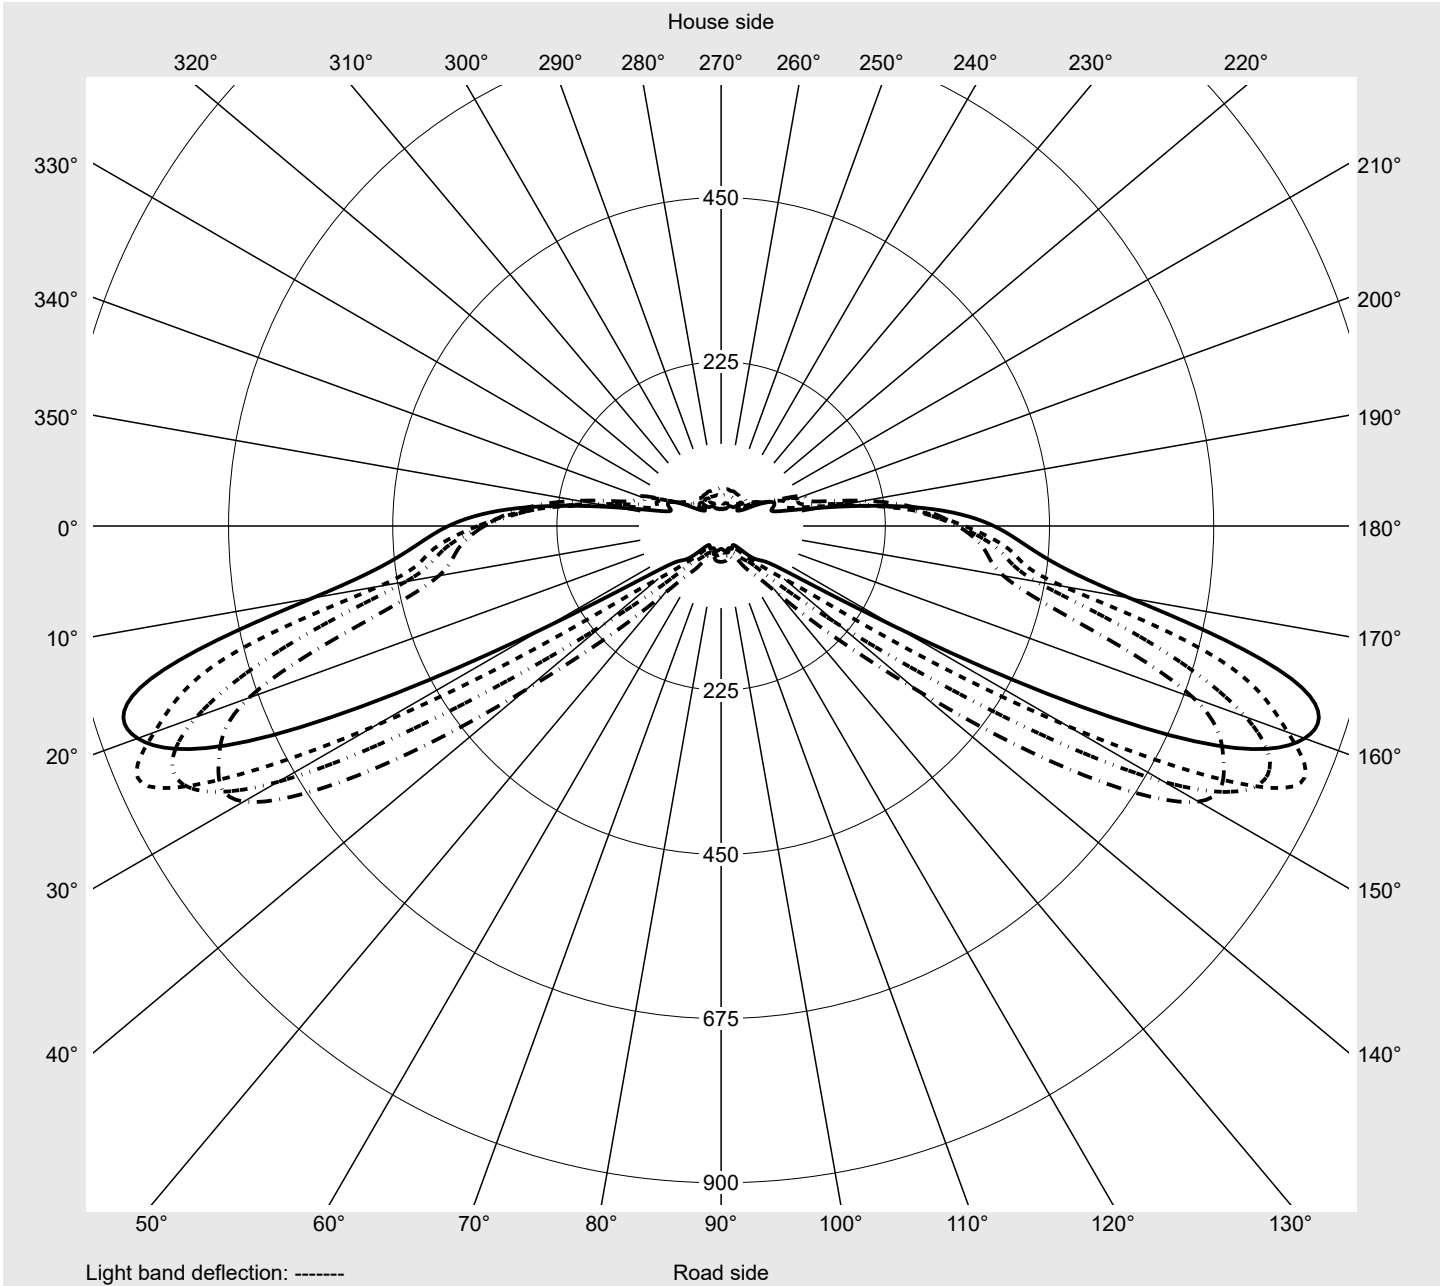

Photometric test report

Family Streetlight 21 mini LED	Order number: 5XE2C41D08HB EAN: 4058352724934	LP number 59081_874
	Version post-top or side-entry mounting Optic asymmetric, wide distribution (ST0.8a) Cover toughened safety glass Lamps LED 4000 K CRI ≥ 70 Controlgear ECG SITECO iQ Rated values Net luminous flux = 9860 lm Power consumption = 70.9 W Luminous efficacy = 139.1 lm/W	serial documentation 12.09.2022

Luminous intensity in cd/klm C180-0 C200-20 C205-25 C270-90 **Imax: 851 cd/klm**

Luminaire output ratios	
Eta	100.0%
Eta 0° - 90°	100.0%
Eta 90° - 180°	0.0%
Measurement conditions	
DIN EN 13032 and DIN 5032	

Luminous intensity class acc. to EN13201-2	
Class:	G3
Imax 70°	826.1
Imax 80°	99.6
Imax 90°	0.0
Imax >90°	0.0
Imax >95°	0.0

Photometric test report

Family Streetlight 21 mini LED	Order number: 5XE2C41D08HB EAN: 4058352724934	LP number 59081_874
--	--	-------------------------------

Envelope curve in cd/klm **KMK 67.5°** **KMK 65°** **KMK 62.5°** **KMK 60°** **siteco**

Photometric test report

Family Streetlight 21 mini LED	Order number: 5XE2C41D08HB EAN: 4058352724934	LP number 59081_874
Table of values for luminous intensities		Maximum luminous intensity