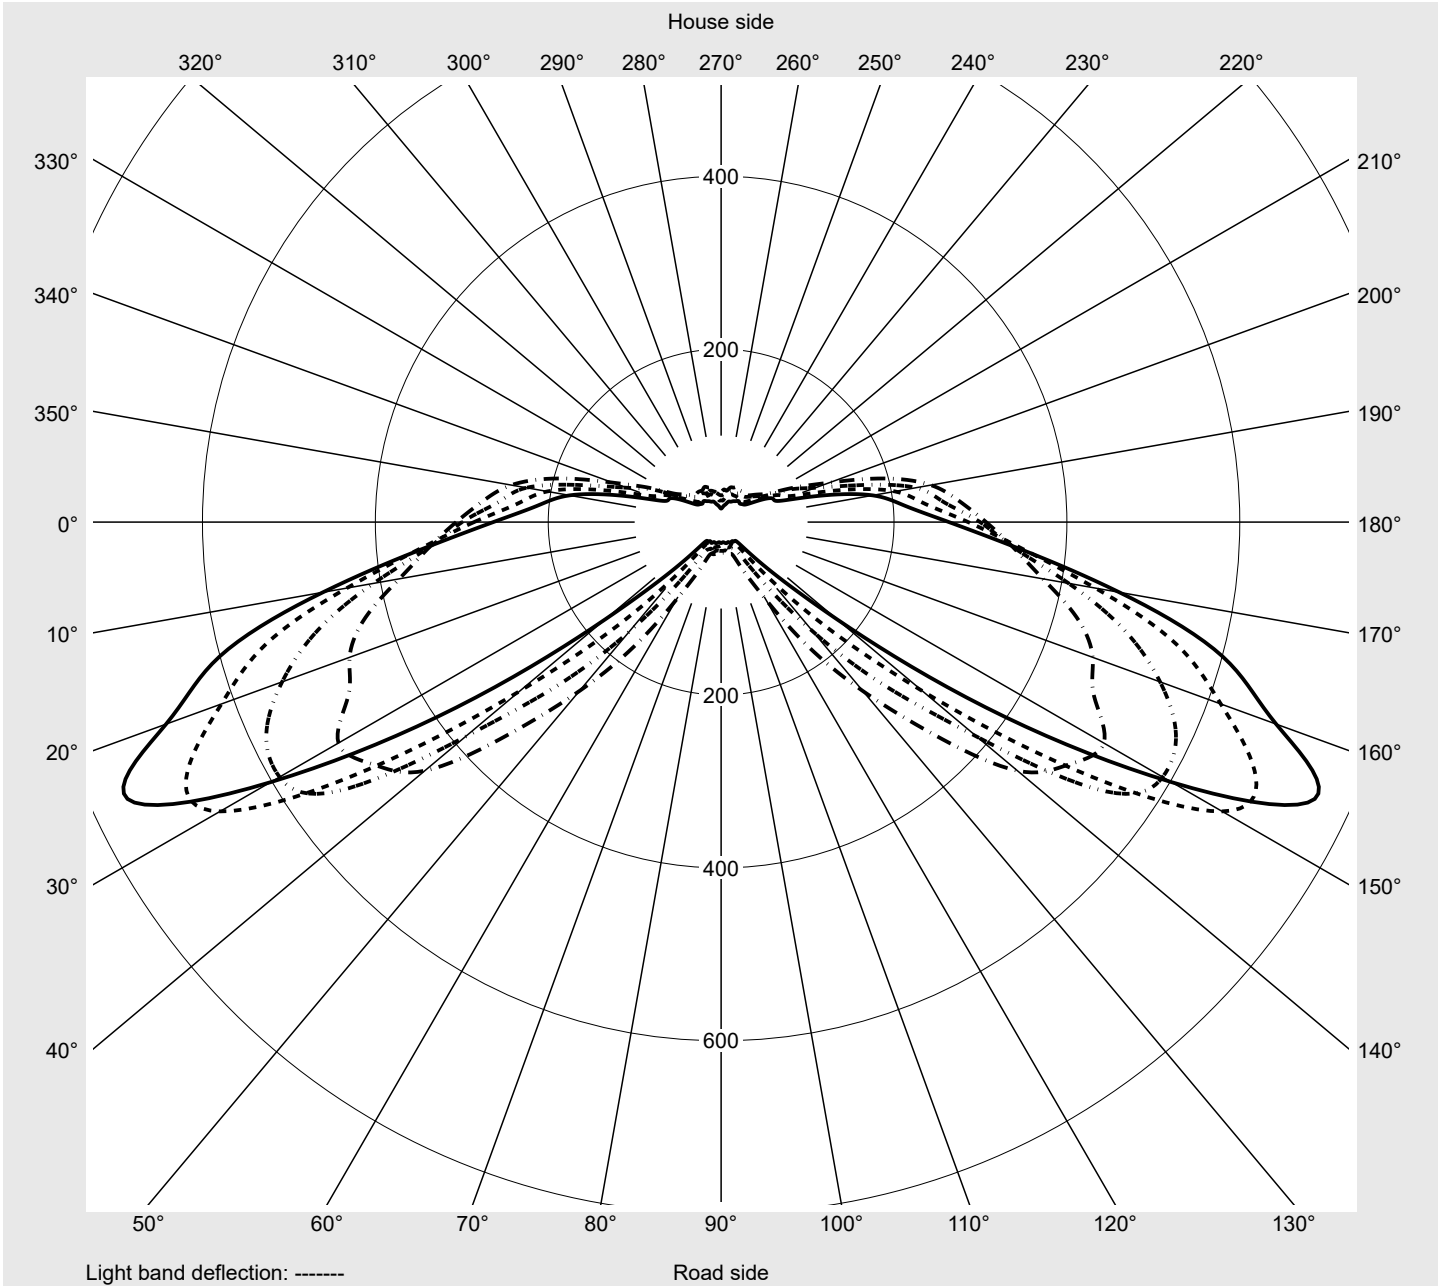

Photometric test report

Family
Streetlight 21 mini LED

Order number: 5XE2D31D08GB
EAN: 4058352684160

LP number
59076_703

Version	post-top or side-entry mounting
Optic	asymmetric, wide distribution (ST1.0a)
Cover	toughened safety glass
Lamps	LED 3000 K CRI ≥ 70
Controlgear	ECG SITECO iQ
Rated values	Net luminous flux = 5680 lm Power consumption = 37.1 W Luminous efficacy = 153.1 lm/W

serial
documentation
18.07.2022

siteco

Luminous intensity in cd/klm

C180-0

C205-25

C210-30

C270-90

Imax: 758 cd/klm

Luminaire output ratios

Eta	100.0%
Eta 0° - 90°	100.0%
Eta 90° - 180°	0.0%

Luminous intensity class acc. to EN13201-2

Class:	G3
Imax 70°	757.8
Imax 80°	95.1
Imax 90°	0.0
Imax >90°	0.0
Imax >95°	0.0

Measurement conditions

DIN EN 13032 and DIN 5032

Photometric test report

Family Streetlight 21 mini LED	Order number: 5XE2D31D08GB EAN: 4058352684160	LP number 59076_703
---	--	--------------------------------------

Envelope curve in cd/klm **KMK 70°** **KMK 67.5°** **KMK 65°** **KMK 62.5°** **siteco**