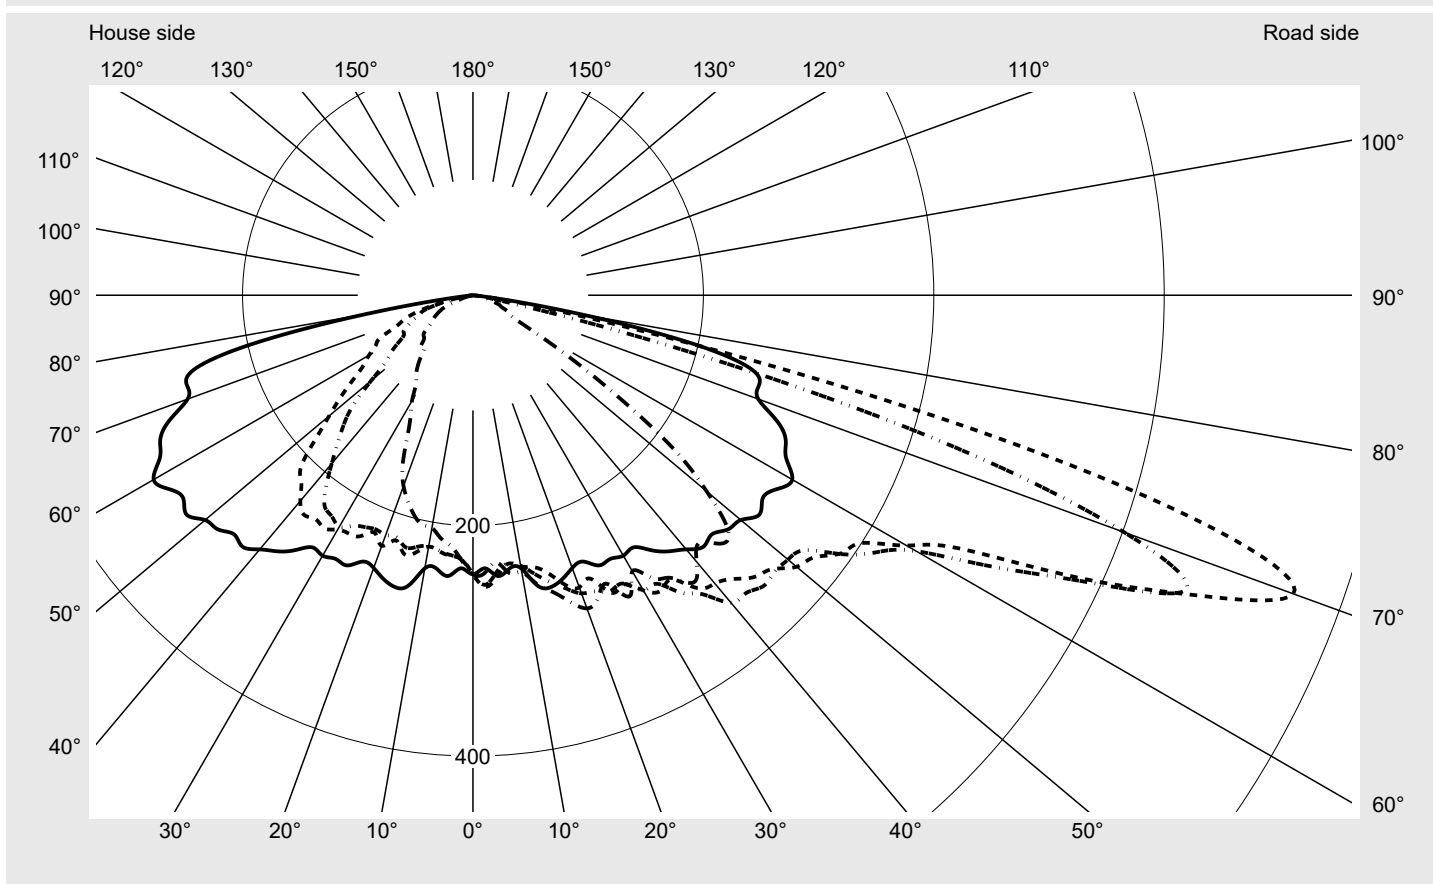

Photometric test report

Family
Streetlight 21 mini LED

Order number: 5XE2D31D08GB
EAN: 4058352684160

LP number
59076_703

Version	post-top or side-entry mounting
Optic	asymmetric, wide distribution (ST1.0a)
Cover	toughened safety glass
Lamps	LED 3000 K CRI ≥ 70
Controlgear	ECG SITECO iQ
Rated values	Net luminous flux = 5680 lm Power consumption = 37.1 W Luminous efficacy = 153.1 lm/W

serial
documentation
18.07.2022

siteco

Luminous intensity in cd/klm

C180-0

C205-25

C210-30

C270-90

Imax: 758 cd/klm

Luminaire output ratios

Eta	100.0%
Eta 0° - 90°	100.0%
Eta 90° - 180°	0.0%

Luminous intensity class acc. to EN13201-2

Class:	G3
Imax 70°	757.8
Imax 80°	95.1
Imax 90°	0.0
Imax >90°	0.0
Imax >95°	0.0

Measurement conditions

DIN EN 13032 and DIN 5032

Photometric test report

Family Streetlight 21 mini LED	Order number: 5XE2D31D08GB EAN: 4058352684160	LP number 59076_703
---	--	--------------------------------------

Envelope curve in cd/klm **KMK 70°** **KMK 67.5°** **KMK 65°** **KMK 62.5°** **siteco**