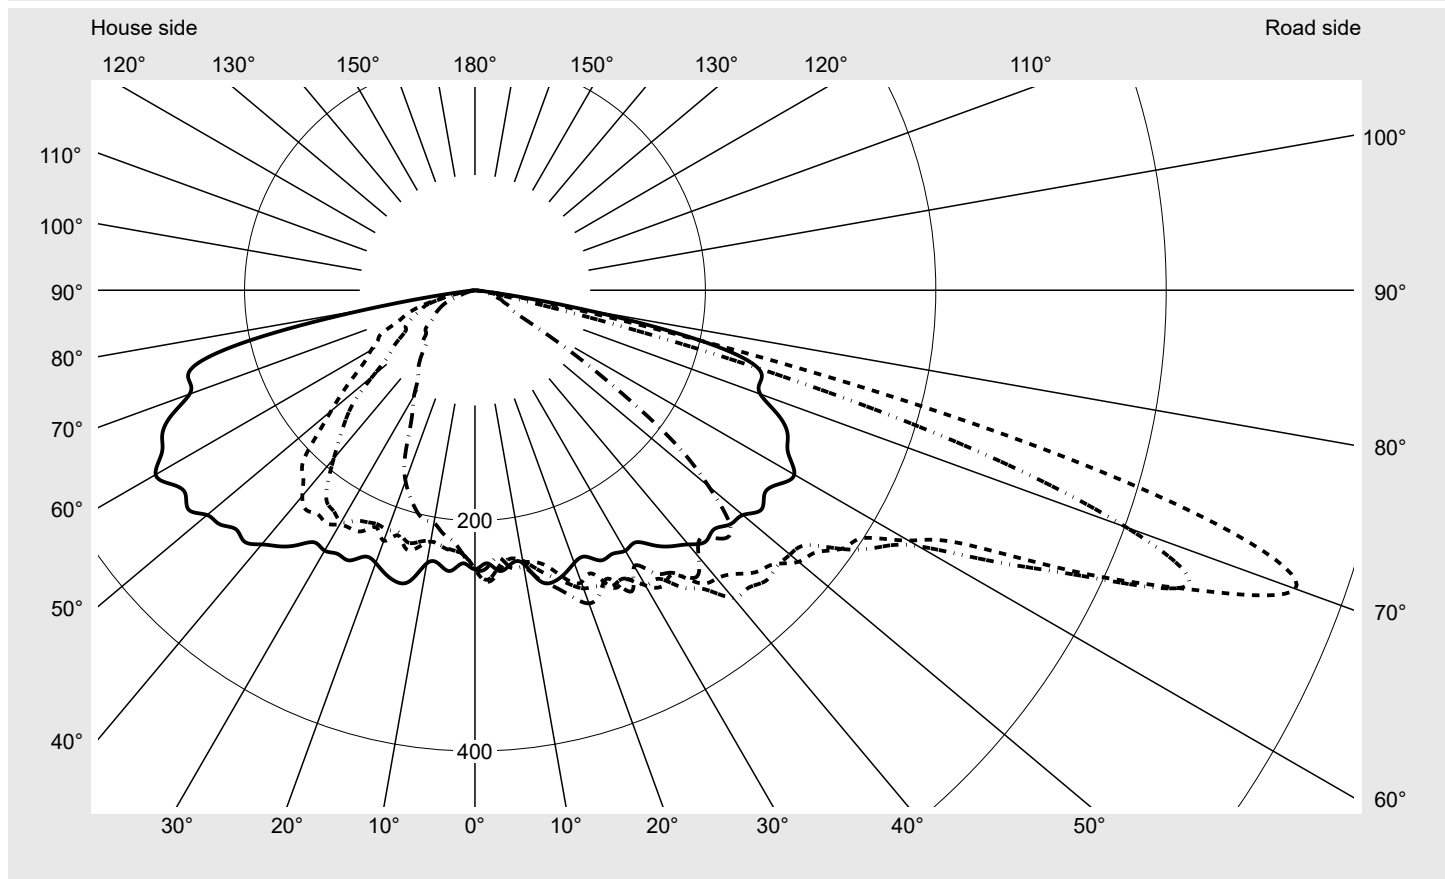

Photometric test report

Family
Streetlight 21 mini LED

Order number: 5XE2D31G08GB
EAN: 4058352643532

LP number
59076_704

Version	post-top or side-entry mounting
Optic	asymmetric, wide distribution (ST1.0a)
Cover	toughened safety glass
Lamps	LED 3000 K CRI ≥ 70
Controlgear	ECG SITECO iQ
Rated values	Net luminous flux = 5680 lm Power consumption = 37.1 W Luminous efficacy = 153.1 lm/W

serial
documentation
18.07.2022

siteco

Luminous intensity in cd/klm

C180-0

C205-25

C210-30

C270-90

Imax: 758 cd/klm

Luminaire output ratios

Eta	100.0%
Eta 0° - 90°	100.0%
Eta 90° - 180°	0.0%

Luminous intensity class acc. to EN13201-2

Class:	G3
Imax 70°	757.8
Imax 80°	95.1
Imax 90°	0.0
Imax >90°	0.0
Imax >95°	0.0

Measurement conditions

DIN EN 13032 and DIN 5032

Photometric test report

Family Streetlight 21 mini LED	Order number: 5XE2D31G08GB EAN: 4058352643532	LP number 59076_704
--	--	--------------------------------------

Envelope curve in cd/klm **KMK 70°** **KMK 67.5°** **KMK 65°** **KMK 62.5°** **siteco**