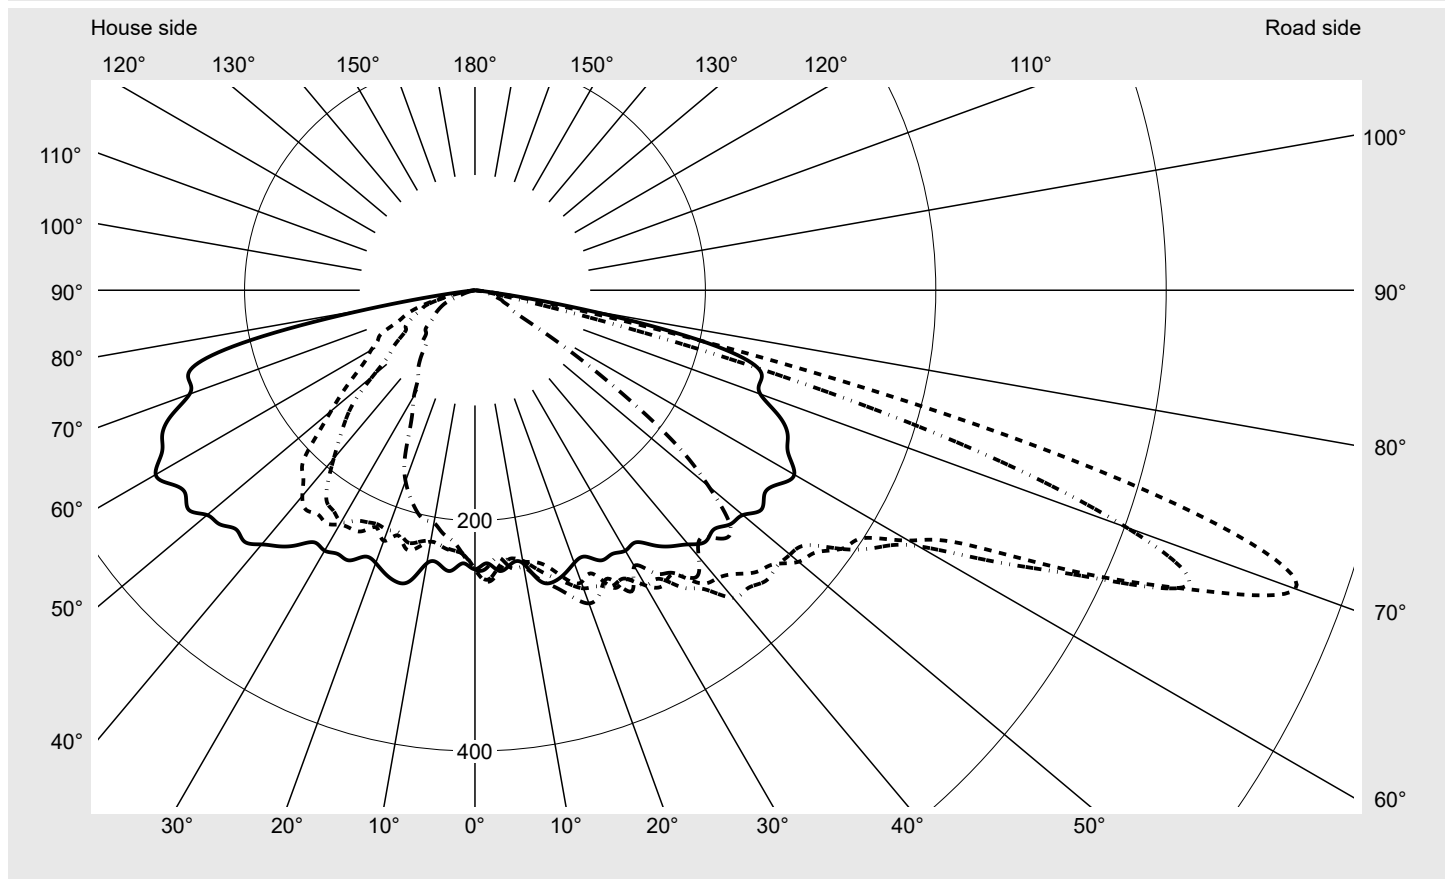

Photometric test report

Family
Streetlight 21 mini LED

Order number: 5XE2D41D08HB
EAN: 4058352725146

LP number
59076_912

Version	post-top or side-entry mounting
Optic	asymmetric, wide distribution (ST1.0a)
Cover	toughened safety glass
Lamps	LED 4000 K CRI ≥ 70
Controlgear	ECG SITECO iQ
Rated values	Net luminous flux = 9860 lm Power consumption = 70.9 W Luminous efficacy = 139.1 lm/W

serial
documentation
12.09.2022

siteco

Luminous intensity in cd/klm

C180-0

C205-25

C210-30

C270-90

Imax: 758 cd/klm

Luminaire output ratios

Eta	100.0%
Eta 0° - 90°	100.0%
Eta 90° - 180°	0.0%

Luminous intensity class acc. to EN13201-2

Class:	G3
Imax 70°	757.8
Imax 80°	95.1
Imax 90°	0.0
Imax >90°	0.0
Imax >95°	0.0

Measurement conditions

DIN EN 13032 and DIN 5032

Photometric test report

Family Streetlight 21 mini LED	Order number: 5XE2D41D08HB EAN: 4058352725146	LP number 59076_912
--	--	--------------------------------------

Envelope curve in cd/klm **KMK 70°** **KMK 67.5°** **KMK 65°** **KMK 62.5°** **siteco**