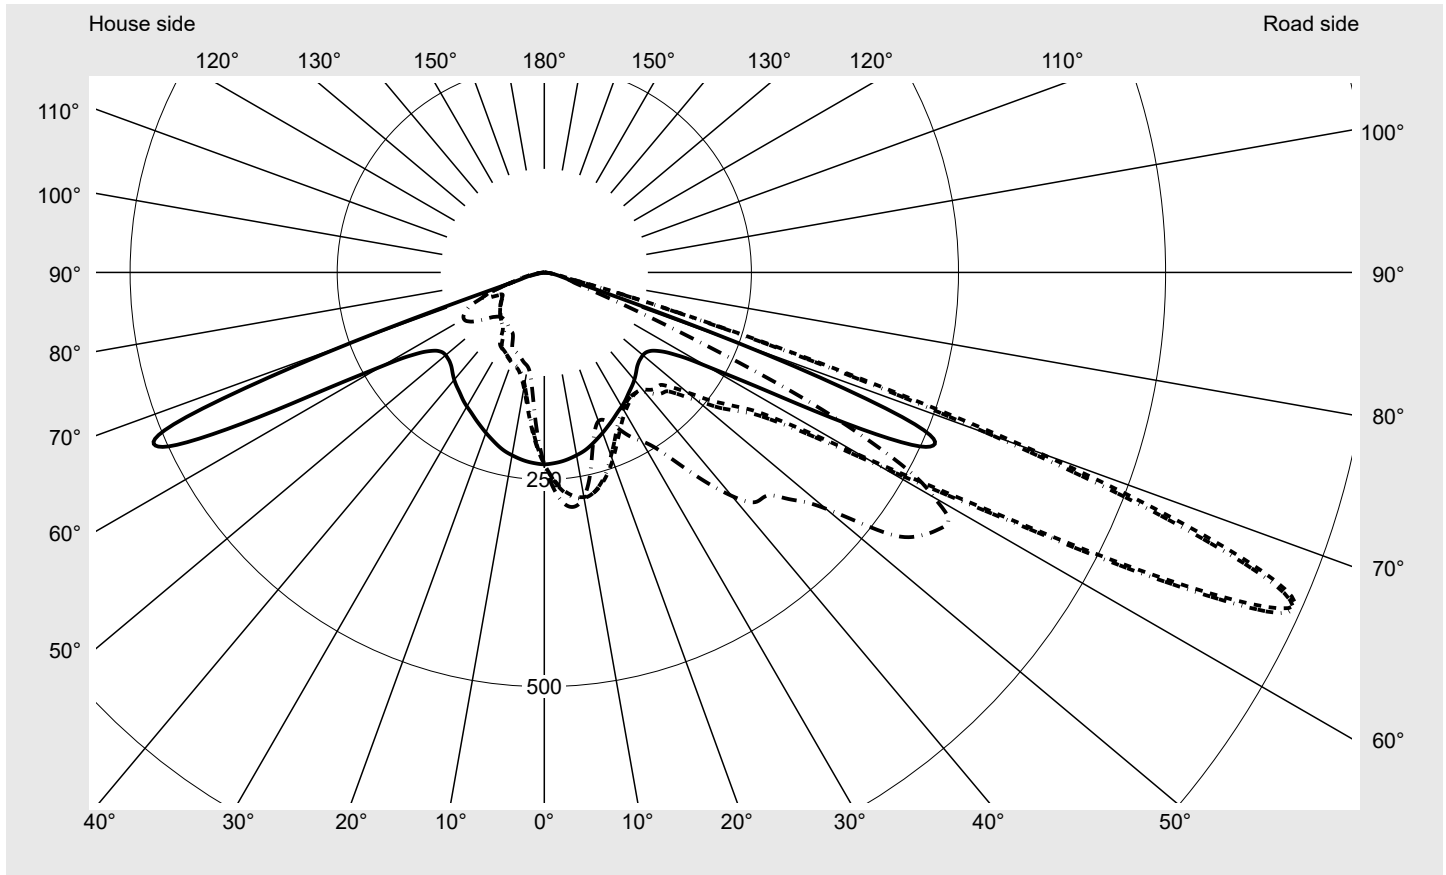

Photometric test report

Family
Streetlight 21 mini LED

Order number: 5XE2H31G08GB
EAN: 4058352725917

LP number
59066_466

Version post-top or side-entry mounting
Optic asymmetric distribution (PL52)
Cover toughened safety glass
Lamps LED 3000 K | CRI ≥ 70
Controlgear ECG SITECO iQ
Rated values Net luminous flux = 5580 lm
Power consumption = 37.1 W
Luminous efficacy = 150.4 lm/W

serial
documentation
18.07.2022

siteco

Luminous intensity in cd/klm

C180-0

C215-35

C217,5-37,5

C270-90

Imax: 990 cd/klm

Luminaire output ratios

Eta	100.0%
Eta 0° - 90°	100.0%
Eta 90° - 180°	0.0%

Luminous intensity class acc. to EN13201-2

Class:	G3
Imax 70°	685.4
Imax 80°	32.5
Imax 90°	0.0
Imax >90°	0.0
Imax >95°	0.0

Measurement conditions

DIN EN 13032 and DIN 5032

Photometric test report

Family Streetlight 21 mini LED	Order number: 5XE2H31G08GB EAN: 4058352725917	LP number 59066_466
--	--	-------------------------------

Envelope curve in cd/klm **KMK 66°** **KMK 65°** **KMK 64°** **KMK 63°** **siteco**