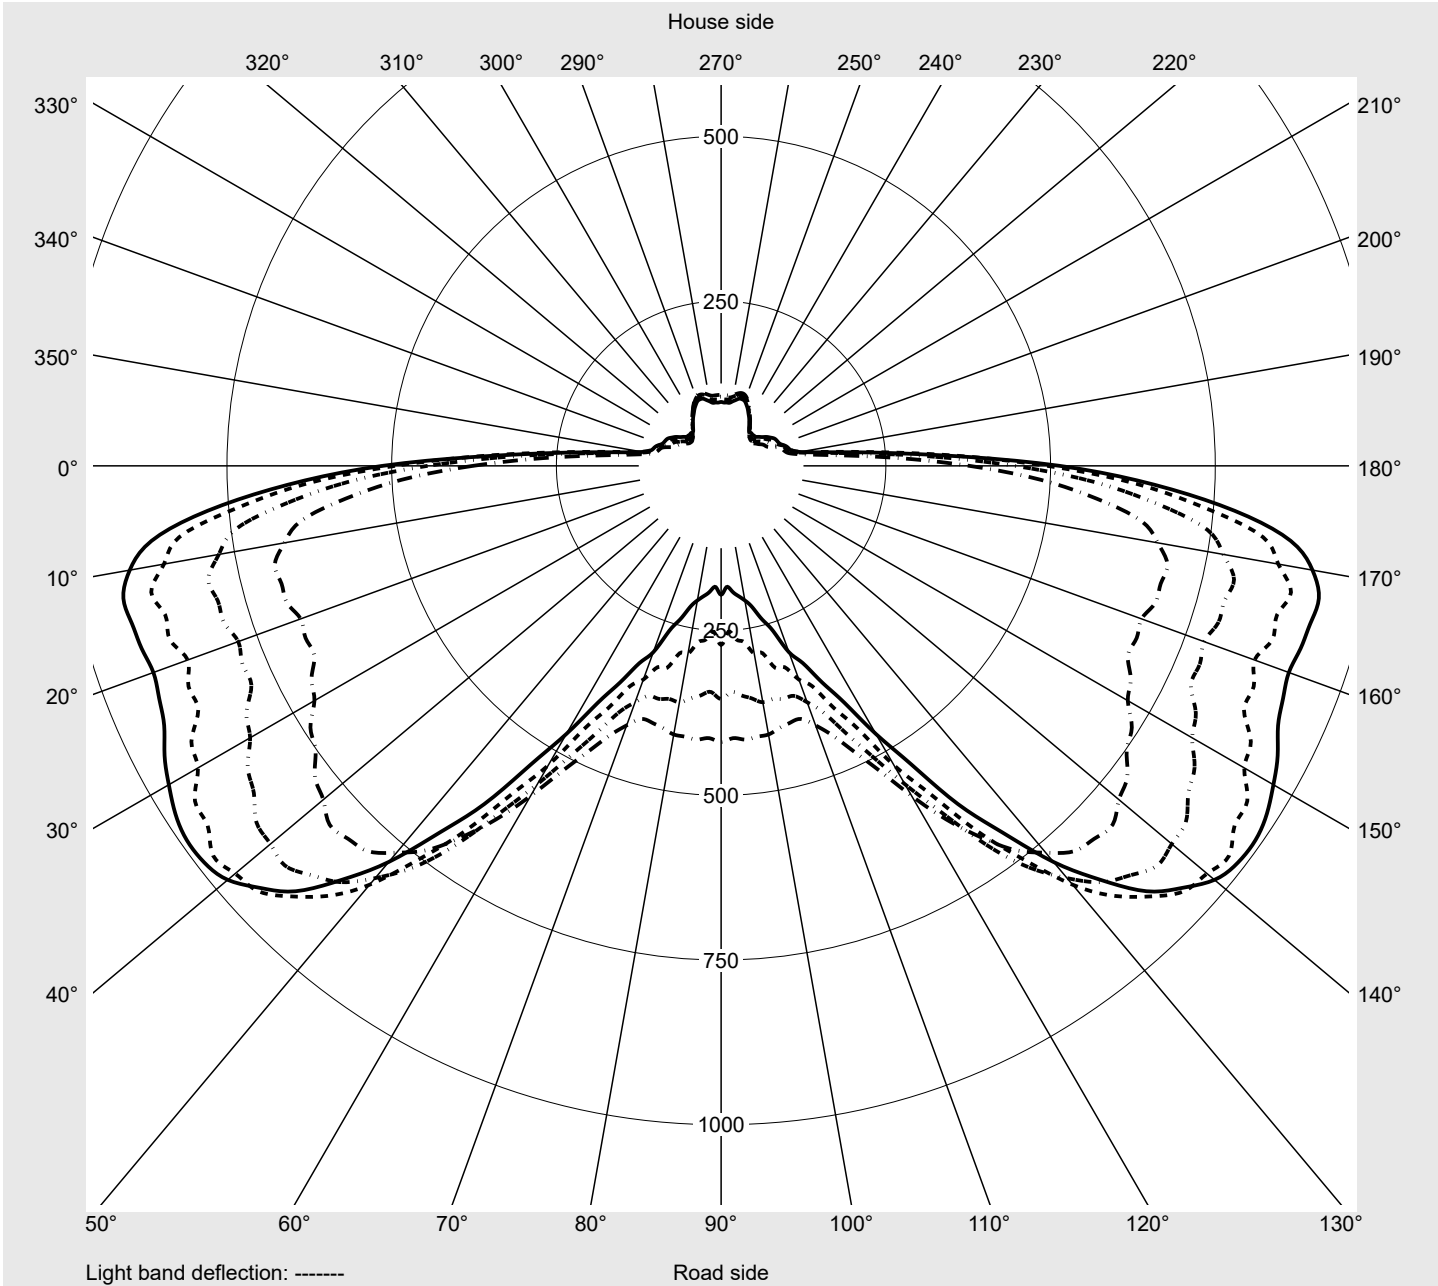

Photometric test report

Family
Streetlight 21 mini LED

Order number: 5XE2H31G08GB
EAN: 4058352725917

LP number
59066_466

Version post-top or side-entry mounting
Optic asymmetric distribution (PL52)
Cover toughened safety glass
Lamps LED 3000 K | CRI ≥ 70
Controlgear ECG SITECO iQ
Rated values Net luminous flux = 5580 lm
Power consumption = 37.1 W
Luminous efficacy = 150.4 lm/W

Luminaire output ratios

Eta	100.0%
Eta 0° - 90°	100.0%
Eta 90° - 180°	0.0%

Luminous intensity class acc. to EN13201-2

Class:	G3
Imax 70°	685.4
Imax 80°	32.5
Imax 90°	0.0
Imax >90°	0.0
Imax >95°	0.0

Measurement conditions

DIN EN 13032 and DIN 5032

Photometric test report

Family Streetlight 21 mini LED	Order number: 5XE2H31G08GB EAN: 4058352725917	LP number 59066_466
--	--	-------------------------------

Envelope curve in cd/klm **KMK 66°** **KMK 65°** **KMK 64°** **KMK 63°** **siteco**