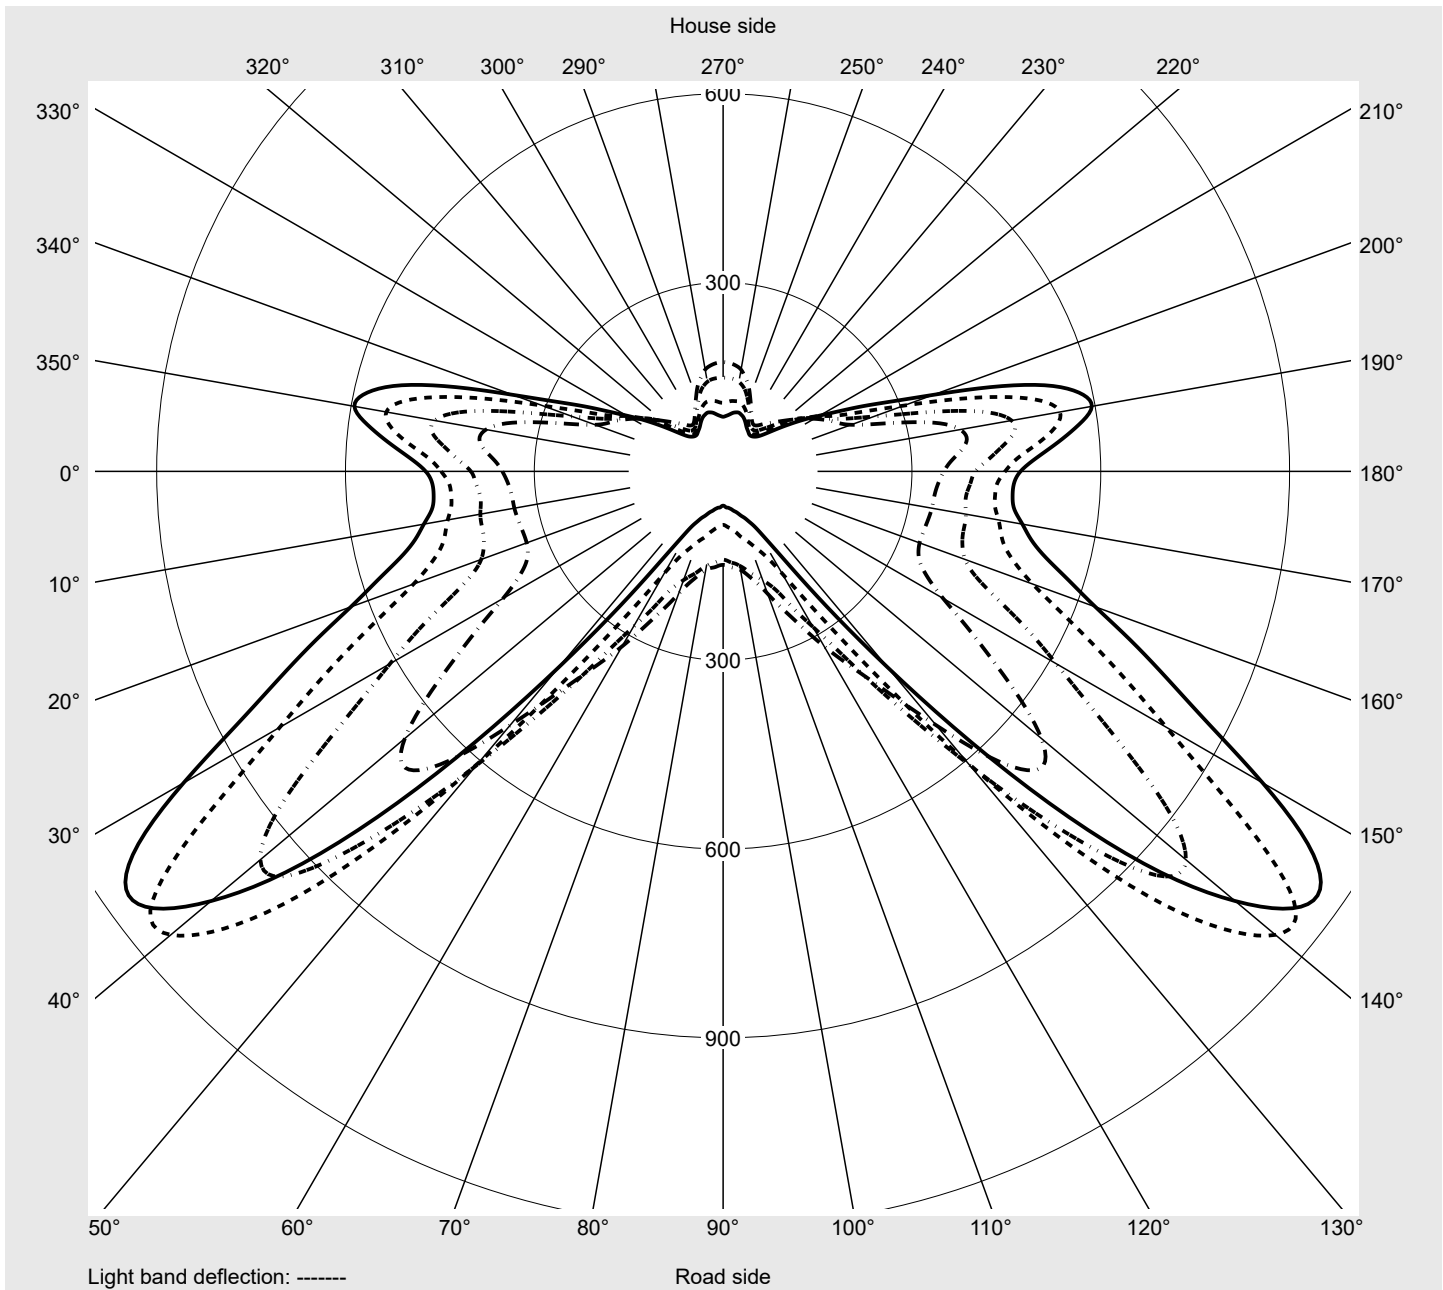

Photometric test report

Family Streetlight 21 mini LED	Order number: 5XE2P41G08HB EAN: 4058352726280	LP number 59337_239
	Version post-top or side-entry mounting Optic asymmetric, wide distribution (ST1.5a) Cover toughened safety glass Lamps LED 4000 K CRI ≥ 70 Controlgear ECG SITECO iQ Rated values Net luminous flux = 9690 lm Power consumption = 70.9 W Luminous efficacy = 136.7 lm/W	serial documentation 12.09.2022

Luminous intensity in cd/klm
C180-0
C215-35
C217,5-37,5
C270-90
Imax: 1158 cd/klm

Luminaire output ratios	
Eta	100.0%
Eta 0° - 90°	100.0%
Eta 90° - 180°	0.0%

Luminous intensity class acc. to EN13201-2	
Class:	---
Imax 70°	798.1
Imax 80°	214.2
Imax 90°	0.0
Imax >90°	0.0
Imax >95°	0.0

Measurement conditions
 DIN EN 13032 and DIN 5032

Photometric test report

Family Streetlight 21 mini LED	Order number: 5XE2P41G08HB EAN: 4058352726280	LP number 59337_239
---	--	--------------------------------------

Envelope curve in cd/klm

KMK 65°
KMK 62.5°
KMK 60°
KMK 57.5°

siteco

Photometric test report

Family Streetlight 21 mini LED	Order number: 5XE2P41G08HB EAN: 4058352726280	LP number 59337_239
Table of values for luminous intensities		Maximum luminous intensity
		siteco