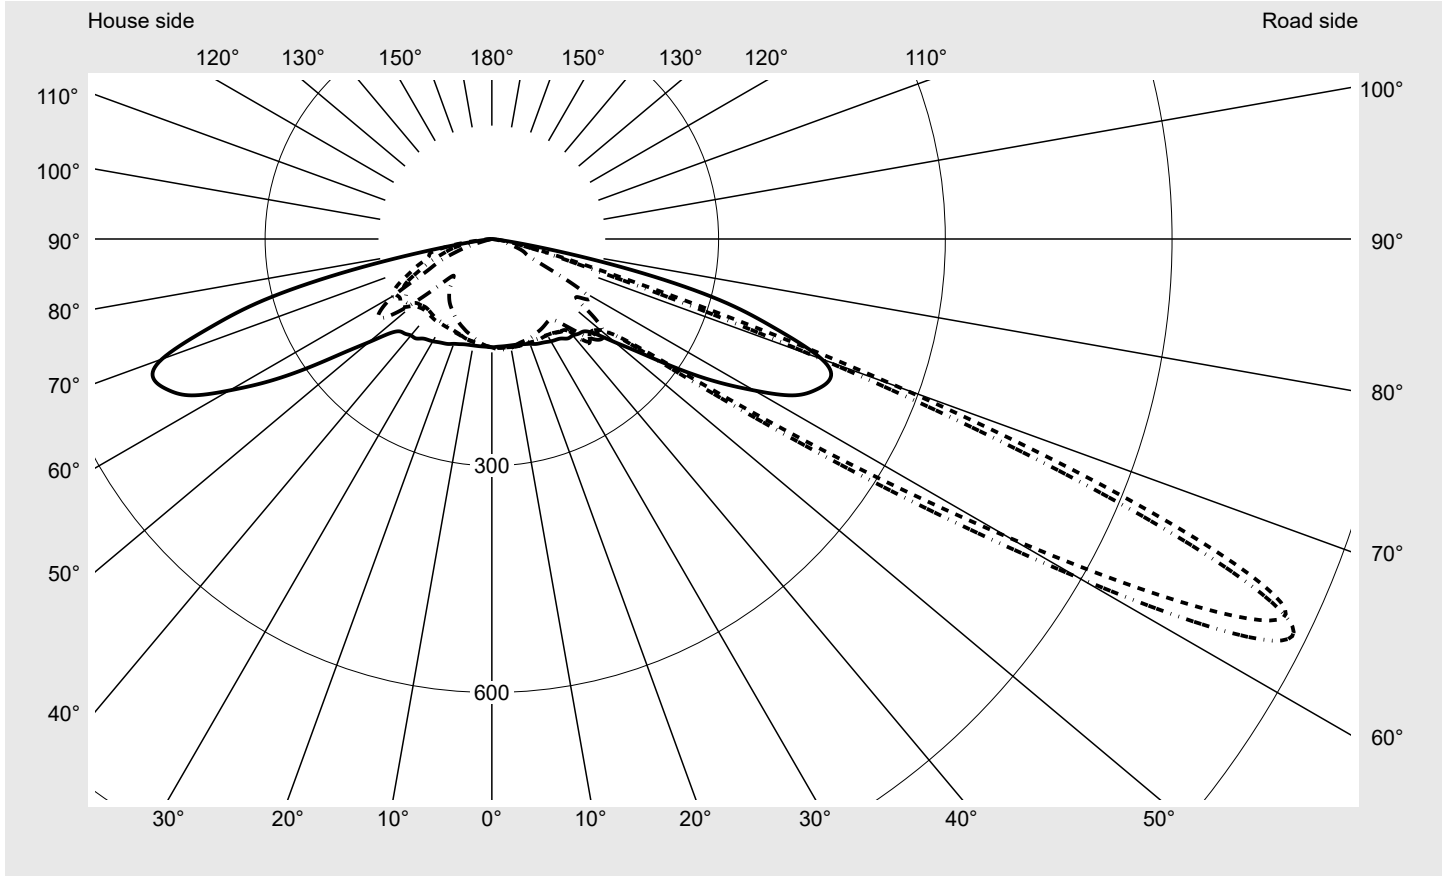

Photometric test report

Family Streetlight 21 mini LED	Order number: 5XE2P41G08HB EAN: 4058352726280	LP number 59337_239
	Version post-top or side-entry mounting Optic asymmetric, wide distribution (ST1.5a) Cover toughened safety glass Lamps LED 4000 K CRI ≥ 70 Controlgear ECG SITECO iQ Rated values Net luminous flux = 9690 lm Power consumption = 70.9 W Luminous efficacy = 136.7 lm/W	serial documentation 12.09.2022

Luminous intensity in cd/klm
C180-0
C215-35
C217,5-37,5
C270-90
Imax: 1158 cd/klm

Luminaire output ratios	
Eta	100.0%
Eta 0° - 90°	100.0%
Eta 90° - 180°	0.0%

Luminous intensity class acc. to EN13201-2	
Class:	---
Imax 70°	798.1
Imax 80°	214.2
Imax 90°	0.0
Imax >90°	0.0
Imax >95°	0.0

Envelope curve in cd/klm

KMK 65°
KMK 62.5°
KMK 60°
KMK 57.5°

siteco

Photometric test report

Family Streetlight 21 mini LED	Order number: 5XE2P41G08HB EAN: 4058352726280	LP number 59337_239
Table of values for luminous intensities		Maximum luminous intensity
		siteco