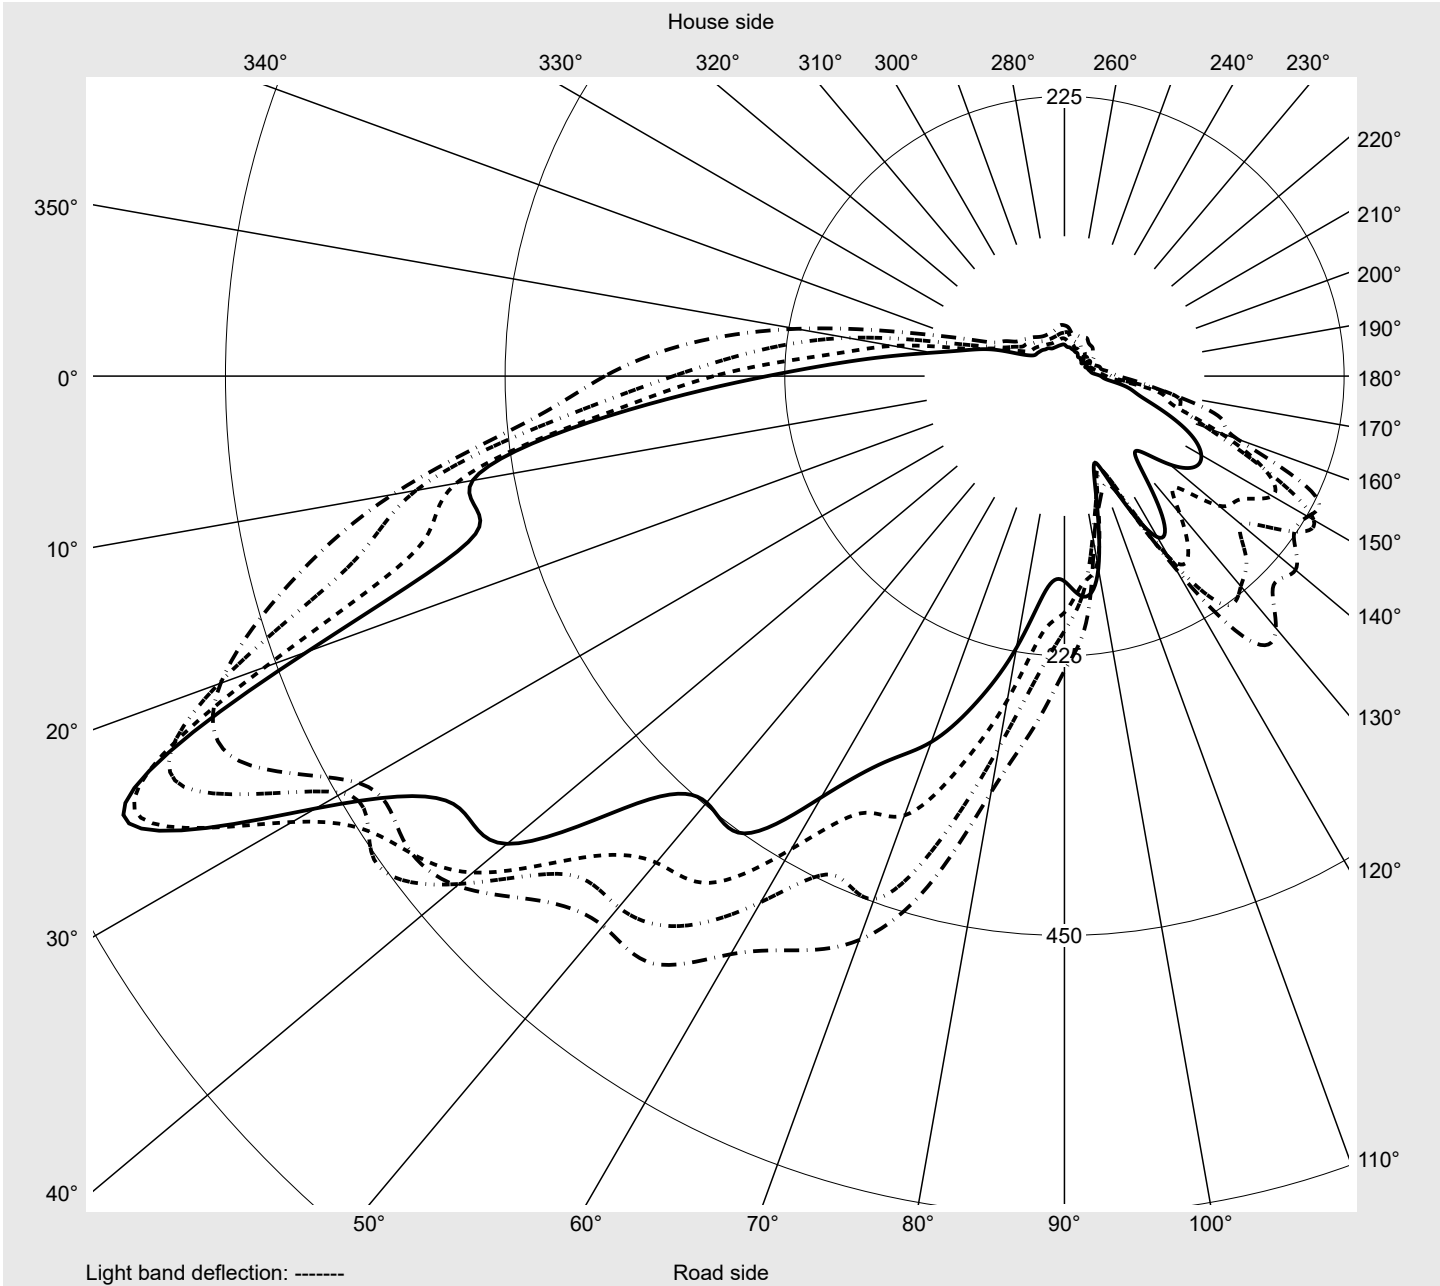

Photometric test report

Family Streetlight 11 mini LED	Order number: 5XC2F21Y08HE EAN: 4058352918968	LP number 58932_173
	Version post-top or side-entry mounting, Smart Interface up/down Optic pedestrian crossing, asymmetric right distribution (PC-R) Cover transparent, PMMA Lamps LED 2200 K CRI ≥ 70 Controlgear ECG SITECO iQ - DALI2 Rated values Net luminous flux = 5910 lm Power consumption = 58.1 W Luminous efficacy = 101.7 lm/W	serial documentation 27.07.2023

Luminous intensity in cd/klm C180-0 C205-25 C210-30 C270-90 **Imax: 835 cd/klm**

Luminaire output ratios

Eta	100.0%
Eta 0° - 90°	100.0%
Eta 90° - 180°	0.0%

Luminous intensity class acc. to EN13201-2

Class:	G3
Imax 70°	745.4
Imax 80°	99.8
Imax 90°	0.0
Imax >90°	0.0
Imax >95°	0.0

Measurement conditions

DIN EN 13032 and DIN 5032

Photometric test report

Family Streetlight 11 mini LED	Order number: 5XC2F21Y08HE EAN: 4058352918968	LP number 58932_173
--	--	--------------------------------------

Envelope curve in cd/klm **KMK 67.5°** **KMK 65°** **KMK 62.5°** **KMK 60°** **siteco**

Photometric test report

Family Streetlight 11 mini LED	Order number: 5XC2F21Y08HE EAN: 4058352918968	LP number 58932_173
Table of values for luminous intensities		Maximum luminous intensity