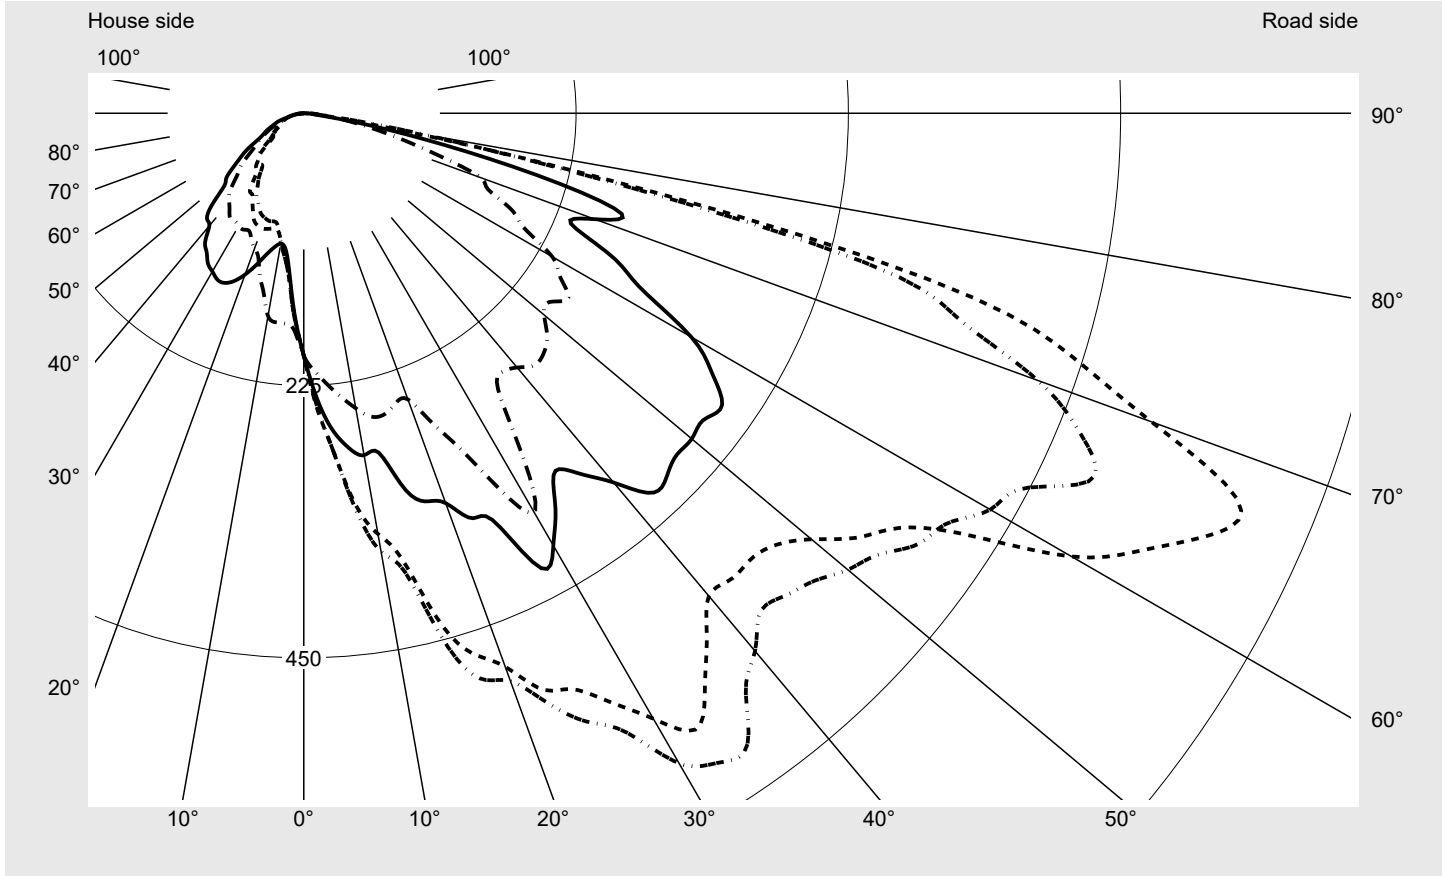

Photometric test report

Family Streetlight 11 mini LED	Order number: 5XC2F21Y08HE EAN: 4058352918968	LP number 58932_173
	Version post-top or side-entry mounting, Smart Interface up/down Optic pedestrian crossing, asymmetric right distribution (PC-R) Cover transparent, PMMA Lamps LED 2200 K CRI ≥ 70 Controlgear ECG SITECO iQ - DALI2 Rated values Net luminous flux = 5910 lm Power consumption = 58.1 W Luminous efficacy = 101.7 lm/W	serial documentation 27.07.2023

Luminous intensity in cd/klm C180-0 C205-25 C210-30 C270-90 **Imax: 835 cd/klm**

Luminaire output ratios

Eta	100.0%
Eta 0° - 90°	100.0%
Eta 90° - 180°	0.0%

Luminous intensity class acc. to EN13201-2

Class:	G3
Imax 70°	745.4
Imax 80°	99.8
Imax 90°	0.0
Imax >90°	0.0
Imax >95°	0.0

Envelope curve in cd/klm **KMK 67.5°** **KMK 65°** **KMK 62.5°** **KMK 60°** **siteco**

Photometric test report

Family Streetlight 11 mini LED	Order number: 5XC2F21Y08HE EAN: 4058352918968	LP number 58932_173
Table of values for luminous intensities		Maximum luminous intensity