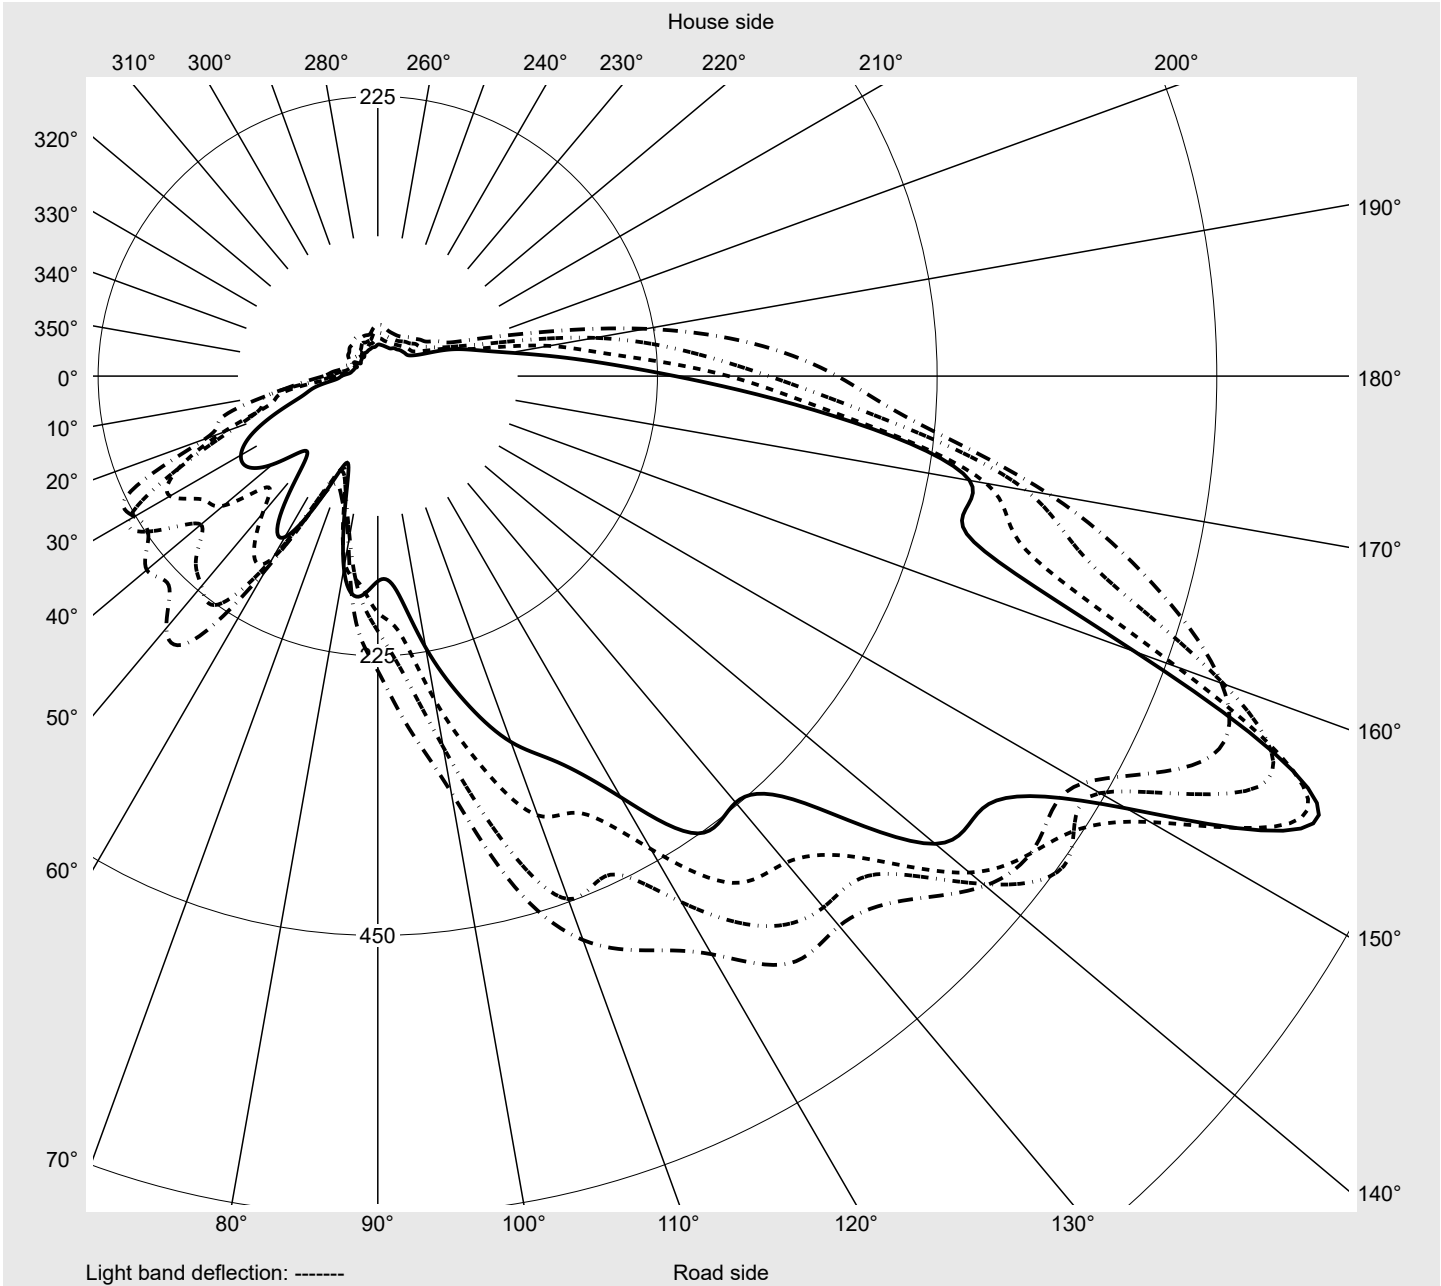

Photometric test report

Family Streetlight 11 midi LED	Order number: 5XC3E21Y08ME EAN: 4058352856444	LP number 58931_198
	Version post-top or side-entry mounting, Smart Interface up/down Optic pedestrian crossing, asymmetric left distribution (PC-L) Cover transparent, PMMA Lamps LED 2200 K CRI ≥ 70 Controlgear EVG SITECO iQ - Smart Interface Rated values Net luminous flux = 12730 lm Power consumption = 122.8 W Luminous efficacy = 103.7 lm/W	serial documentation 31.07.2023

Luminous intensity in cd/klm C180-0 C270-90 C335-155 C340-160 **Imax: 835 cd/klm**

Luminaire output ratios	
Eta	100.0%
Eta 0° - 90°	100.0%
Eta 90° - 180°	0.0%

Luminous intensity class acc. to EN13201-2	
Class:	G3
Imax 70°	745.4
Imax 80°	99.8
Imax 90°	0.0
Imax >90°	0.0
Imax >95°	0.0

Measurement conditions
DIN EN 13032 and DIN 5032

Photometric test report

Family Streetlight 11 midi LED	Order number: 5XC3E21Y08ME EAN: 4058352856444	LP number 58931_198
--	--	-------------------------------

Envelope curve in cd/klm **KMK 67.5°** **KMK 65°** **KMK 62.5°** **KMK 60°** **siteco**

Photometric test report

Family Streetlight 11 midi LED	Order number: 5XC3E21Y08ME EAN: 4058352856444	LP number 58931_198
Table of values for luminous intensities		Maximum luminous intensity
		siteco