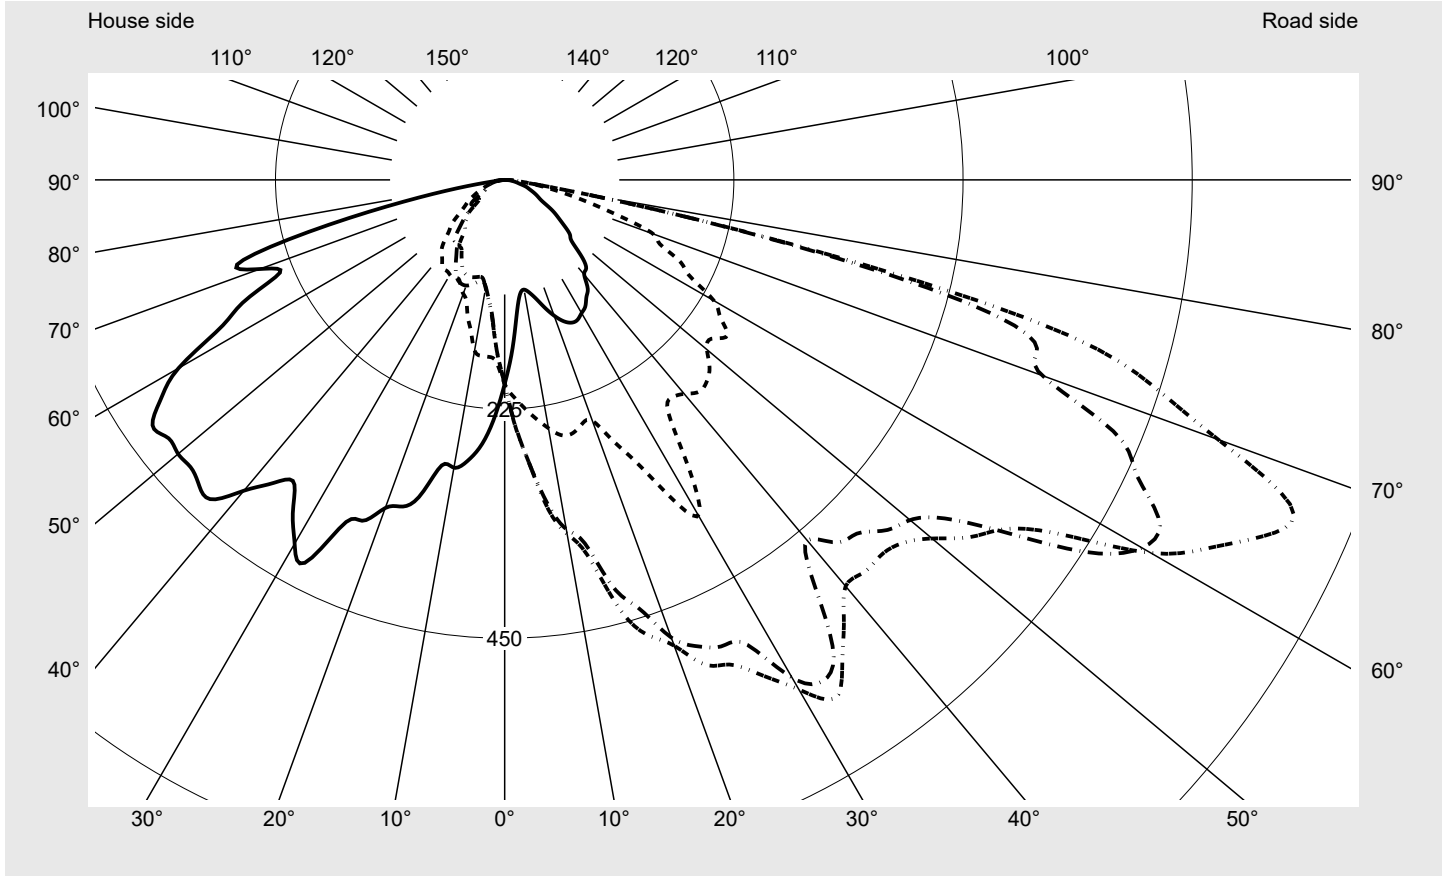

Photometric test report

Family Streetlight 11 midi LED	Order number: 5XC3E21Y08ME EAN: 4058352856444	LP number 58931_198
	Version post-top or side-entry mounting, Smart Interface up/down Optic pedestrian crossing, asymmetric left distribution (PC-L) Cover transparent, PMMA Lamps LED 2200 K CRI ≥ 70 Controlgear EVG SITECO iQ - Smart Interface Rated values Net luminous flux = 12730 lm Power consumption = 122.8 W Luminous efficacy = 103.7 lm/W	serial documentation 31.07.2023

Luminous intensity in cd/klm C180-0 C270-90 C335-155 C340-160 **Imax: 835 cd/klm**

Luminaire output ratios	
Eta	100.0%
Eta 0° - 90°	100.0%
Eta 90° - 180°	0.0%

Luminous intensity class acc. to EN13201-2	
Class:	G3
Imax 70°	745.4
Imax 80°	99.8
Imax 90°	0.0
Imax >90°	0.0
Imax >95°	0.0

Envelope curve in cd/klm **KMK 67.5°** **KMK 65°** **KMK 62.5°** **KMK 60°** **siteco**

Photometric test report

Family Streetlight 11 midi LED	Order number: 5XC3E21Y08ME EAN: 4058352856444	LP number 58931_198
Table of values for luminous intensities		Maximum luminous intensity
		siteco