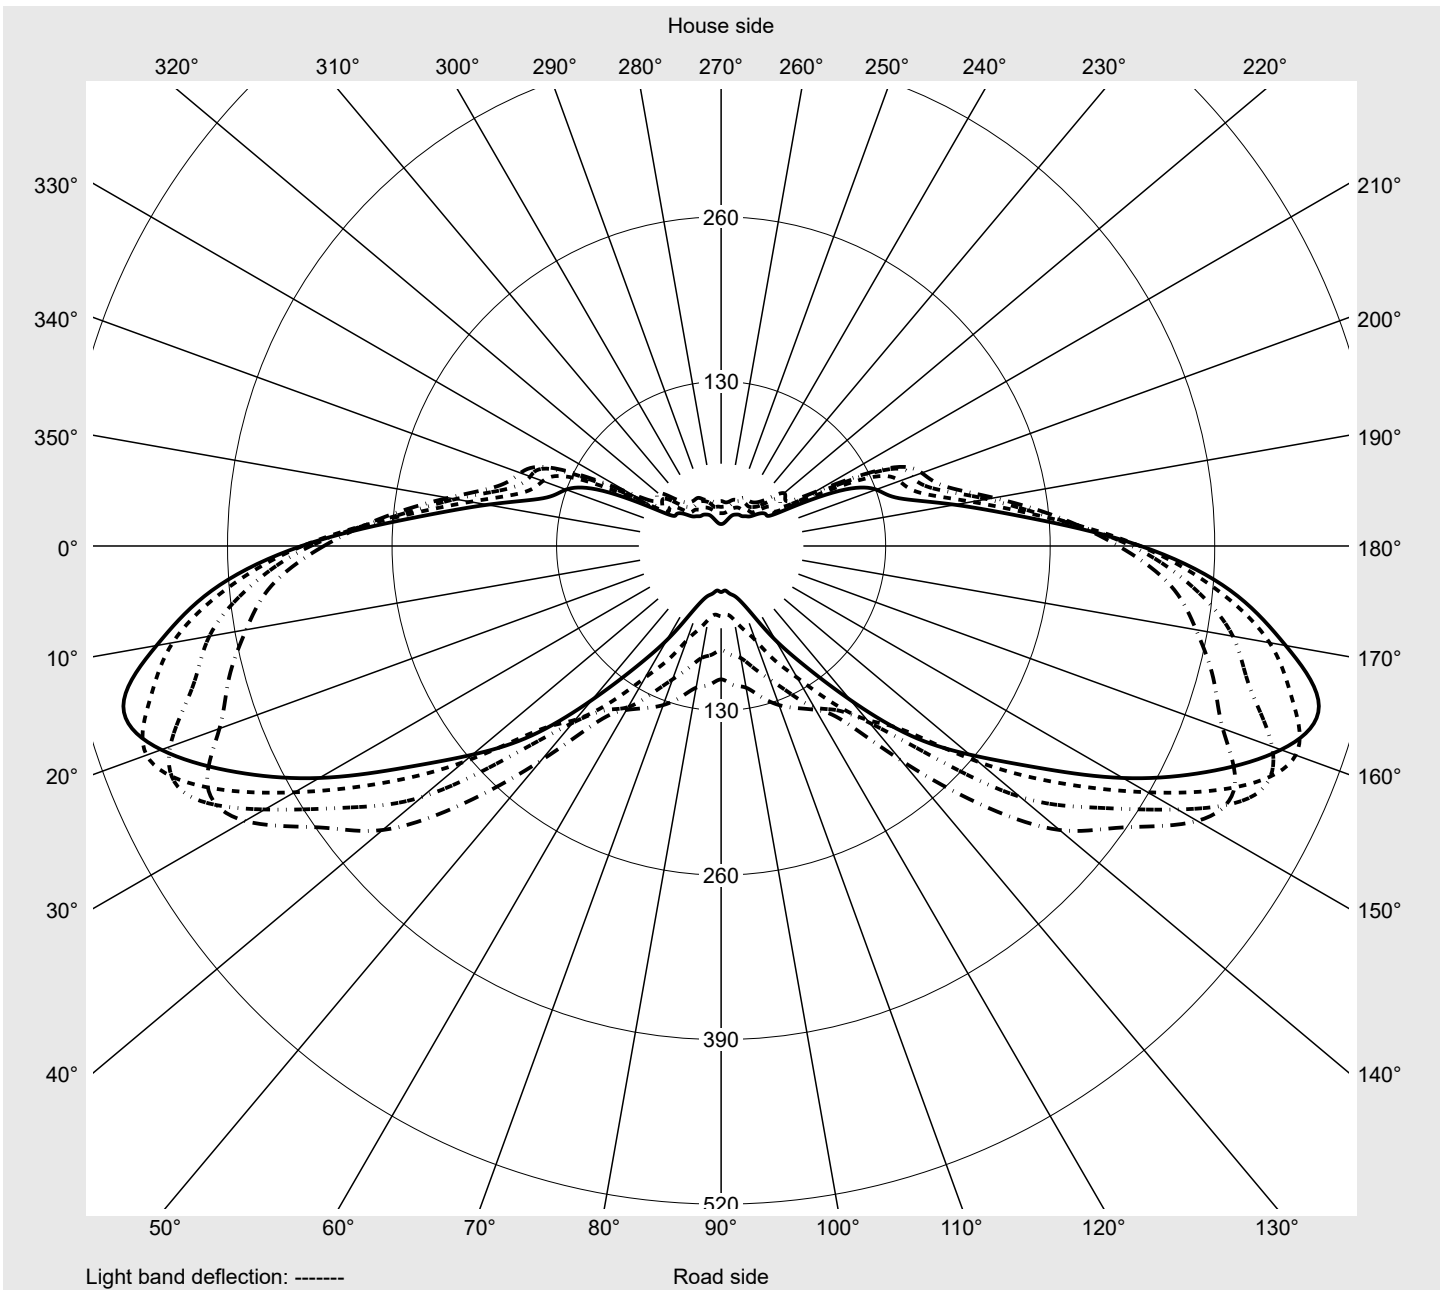

Photometric test report

Family Streetlight 21 mini LED	Order number: 5XE2D21Y08JB EAN: 4058352923283	LP number 59078_229
	Version post-top or side-entry mounting, Smart Interface up/down Optic asymmetric, wide distribution (ST1.0a G) Cover toughened safety glass Lamps LED 2200 K CRI ≥ 70 Controlgear EVG SITECO iQ - Smart Interface Rated values Net luminous flux = 9000 lm Power consumption = 72.5 W Luminous efficacy = 124.1 lm/W	serial documentation 09.08.2023

Luminous intensity in cd/klm C180-0 C195-15 C200-20 C270-90 **Imax: 489 cd/klm**

Luminaire output ratios	
Eta	100.0%
Eta 0° - 90°	100.0%
Eta 90° - 180°	0.0%

Luminous intensity class acc. to EN13201-2	
Class:	G4
Imax 70°	461.5
Imax 80°	96.1
Imax 90°	0.0
Imax >90°	0.0
Imax >95°	0.0

Measurement conditions
DIN EN 13032 and DIN 5032

Photometric test report

Family
Streetlight 21 mini LED

Order number: 5XE2D21Y08JB
EAN: 4058352923283

LP number
59078_229

Envelope curve in cd/klm **KMK 67.5°** **KMK 65°** **KMK 62.5°** **KMK 60°**