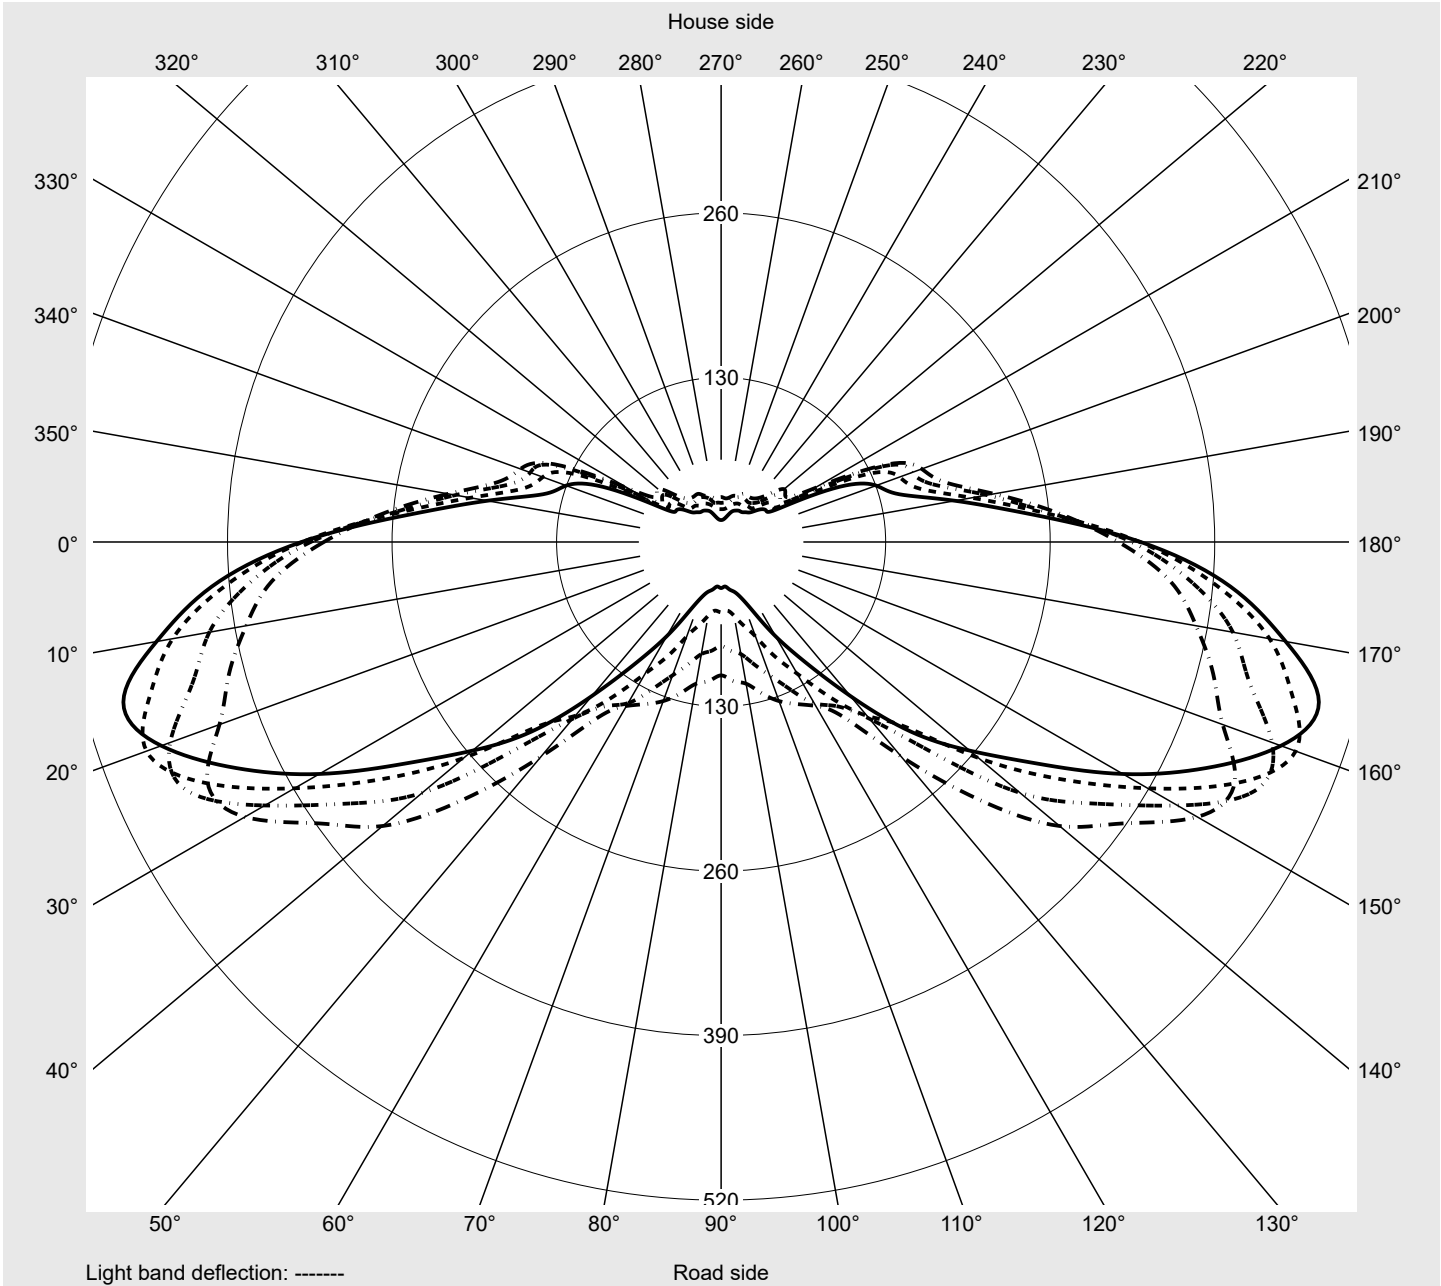

Photometric test report

Family Streetlight 21 mini LED	Order number: 5XE2D41Y08JB EAN: 4058352923443	LP number 59078_233
	Version post-top or side-entry mounting, Smart Interface up/down Optic asymmetric, wide distribution (ST1.0a G) Cover toughened safety glass Lamps LED 4000 K CRI ≥ 70 Controlgear EVG SITECO iQ - Smart Interface Rated values Net luminous flux = 11600 lm Power consumption = 72.5 W Luminous efficacy = 160 lm/W	serial documentation 09.08.2023

Luminous intensity in cd/klm C180-0 C195-15 C200-20 C270-90 **Imax: 489 cd/klm**

Luminaire output ratios

Eta	100.0%
Eta 0° - 90°	100.0%
Eta 90° - 180°	0.0%

Luminous intensity class acc. to EN13201-2

Class:	G4
Imax 70°	461.5
Imax 80°	96.1
Imax 90°	0.0
Imax >90°	0.0
Imax >95°	0.0

Measurement conditions

DIN EN 13032 and DIN 5032

Photometric test report

Family Streetlight 21 mini LED	Order number: 5XE2D41Y08JB EAN: 4058352923443	LP number 59078_233
--	--	-------------------------------

Envelope curve in cd/klm **KMK 67.5°** **KMK 65°** **KMK 62.5°** **KMK 60°** **siteco**

Photometric test report

Family Streetlight 21 mini LED	Order number: 5XE2D41Y08JB EAN: 4058352923443	LP number 59078_233
Table of values for luminous intensities		Maximum luminous intensity