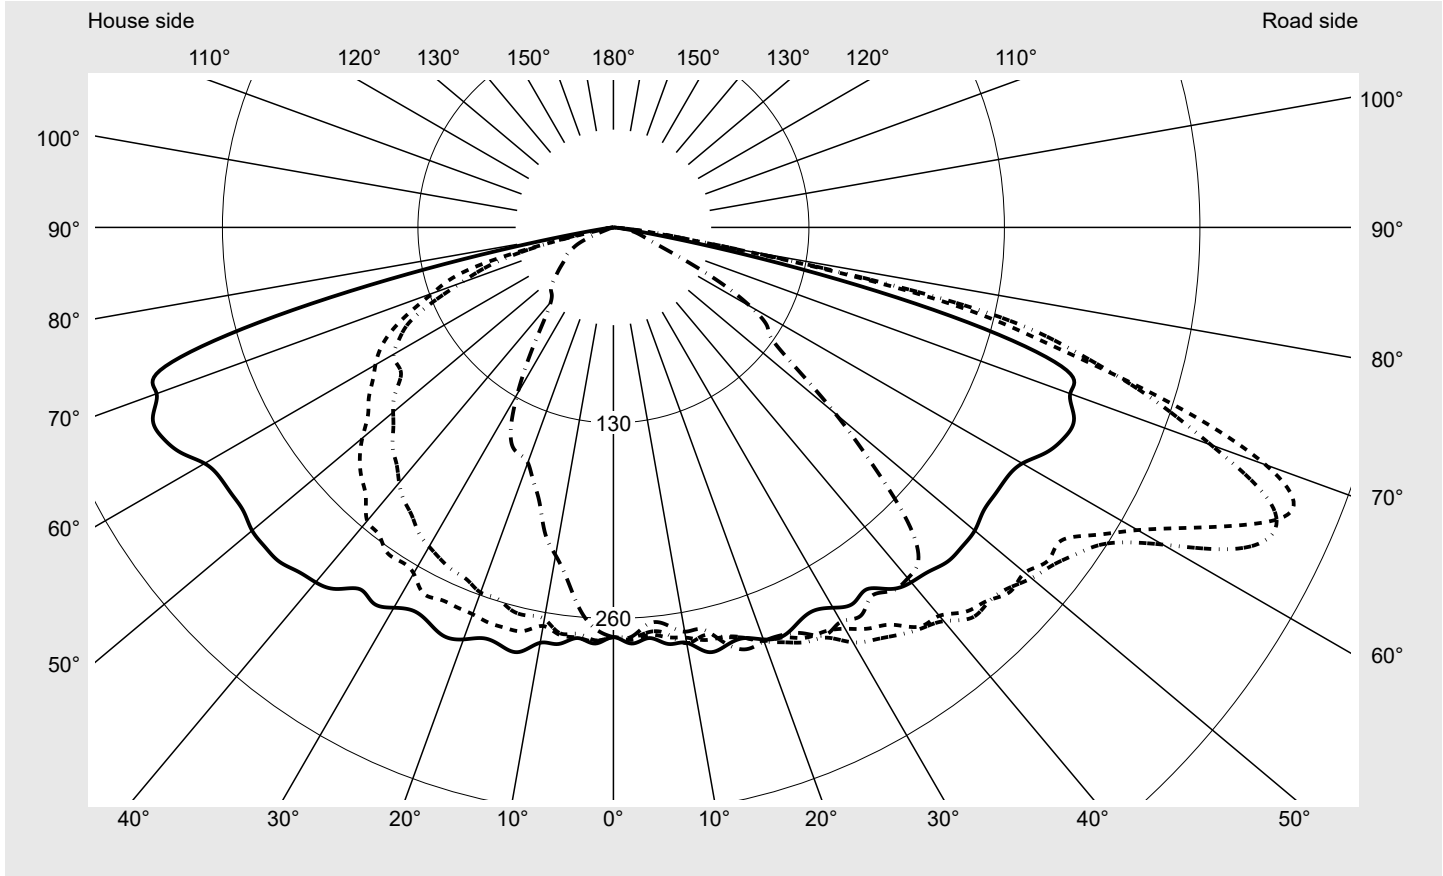

Photometric test report

Family Streetlight 21 mini LED	Order number: 5XE2D41Y08JB EAN: 4058352923443	LP number 59078_233
	Version post-top or side-entry mounting, Smart Interface up/down Optic asymmetric, wide distribution (ST1.0a G) Cover toughened safety glass Lamps LED 4000 K CRI ≥ 70 Controlgear EVG SITECO iQ - Smart Interface Rated values Net luminous flux = 11600 lm Power consumption = 72.5 W Luminous efficacy = 160 lm/W	serial documentation 09.08.2023

Luminous intensity in cd/klm C180-0 C195-15 C200-20 C270-90 **Imax: 489 cd/klm**

Luminaire output ratios

Eta	100.0%
Eta 0° - 90°	100.0%
Eta 90° - 180°	0.0%

Luminous intensity class acc. to EN13201-2

Class:	G4
Imax 70°	461.5
Imax 80°	96.1
Imax 90°	0.0
Imax >90°	0.0
Imax >95°	0.0

Envelope curve in cd/klm **KMK 67.5°** **KMK 65°** **KMK 62.5°** **KMK 60°** **siteco**

Photometric test report

Family Streetlight 21 mini LED	Order number: 5XE2D41Y08JB EAN: 4058352923443	LP number 59078_233
Table of values for luminous intensities		Maximum luminous intensity