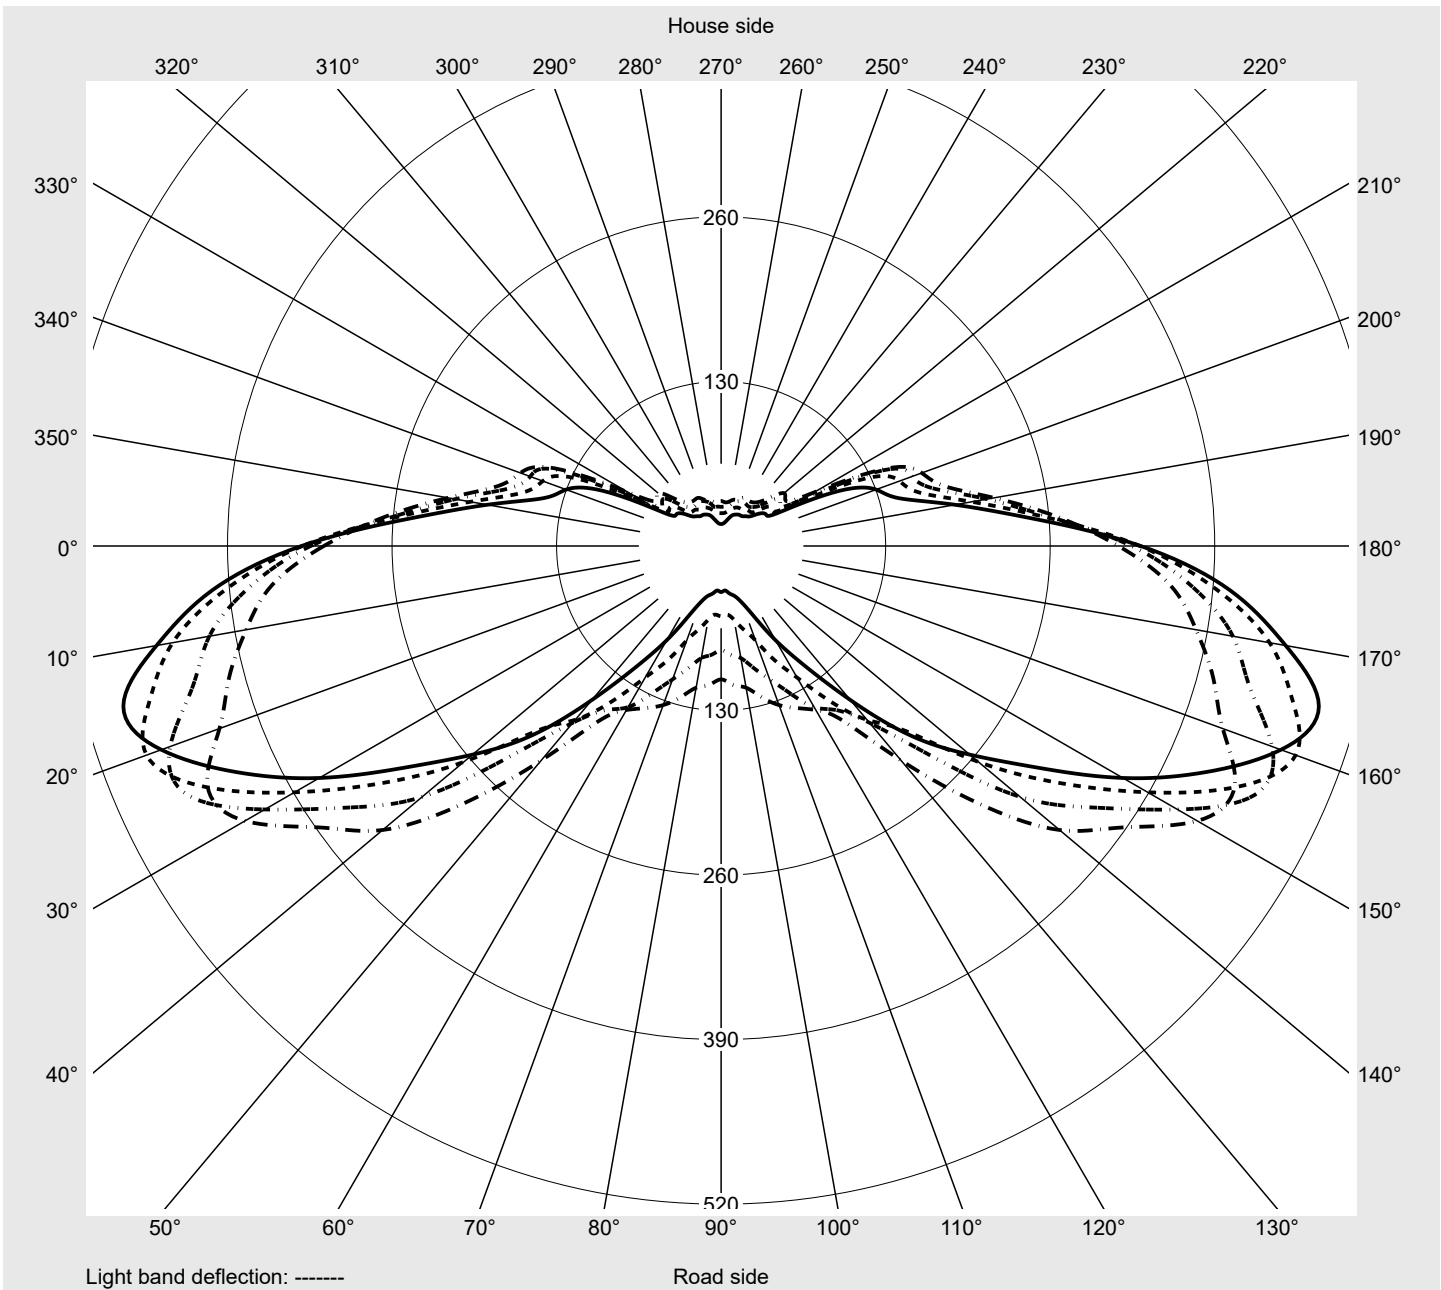

Photometric test report

Family Streetlight 21 mini LED	Order number: 5XE2D31U08JB EAN: 4058352923320	LP number 59078_221
	Version post-top or side-entry mounting, Smart Interface down Optic asymmetric, wide distribution (ST1.0a G) Cover toughened safety glass Lamps LED 3000 K CRI ≥ 70 Controlgear EVG SITECO iQ - Smart Interface Rated values Net luminous flux = 11210 lm Power consumption = 72.5 W Luminous efficacy = 154.6 lm/W	serial documentation 11.08.2023

Luminous intensity in cd/klm C180-0 C195-15 C200-20 C270-90 **Imax: 489 cd/klm**

Luminaire output ratios	
Eta	100.0%
Eta 0° - 90°	100.0%
Eta 90° - 180°	0.0%

Luminous intensity class acc. to EN13201-2	
Class:	G4
Imax 70°	461.5
Imax 80°	96.1
Imax 90°	0.0
Imax >90°	0.0
Imax >95°	0.0

Measurement conditions
DIN EN 13032 and DIN 5032

Photometric test report

Family Streetlight 21 mini LED	Order number: 5XE2D31U08JB EAN: 4058352923320	LP number 59078_221
--	--	-------------------------------

Envelope curve in cd/klm **KMK 67.5°** **KMK 65°** **KMK 62.5°** **KMK 60°** **siteco**

Photometric test report

Family Streetlight 21 mini LED	Order number: 5XE2D31U08JB EAN: 4058352923320	LP number 59078_221
Table of values for luminous intensities		Maximum luminous intensity