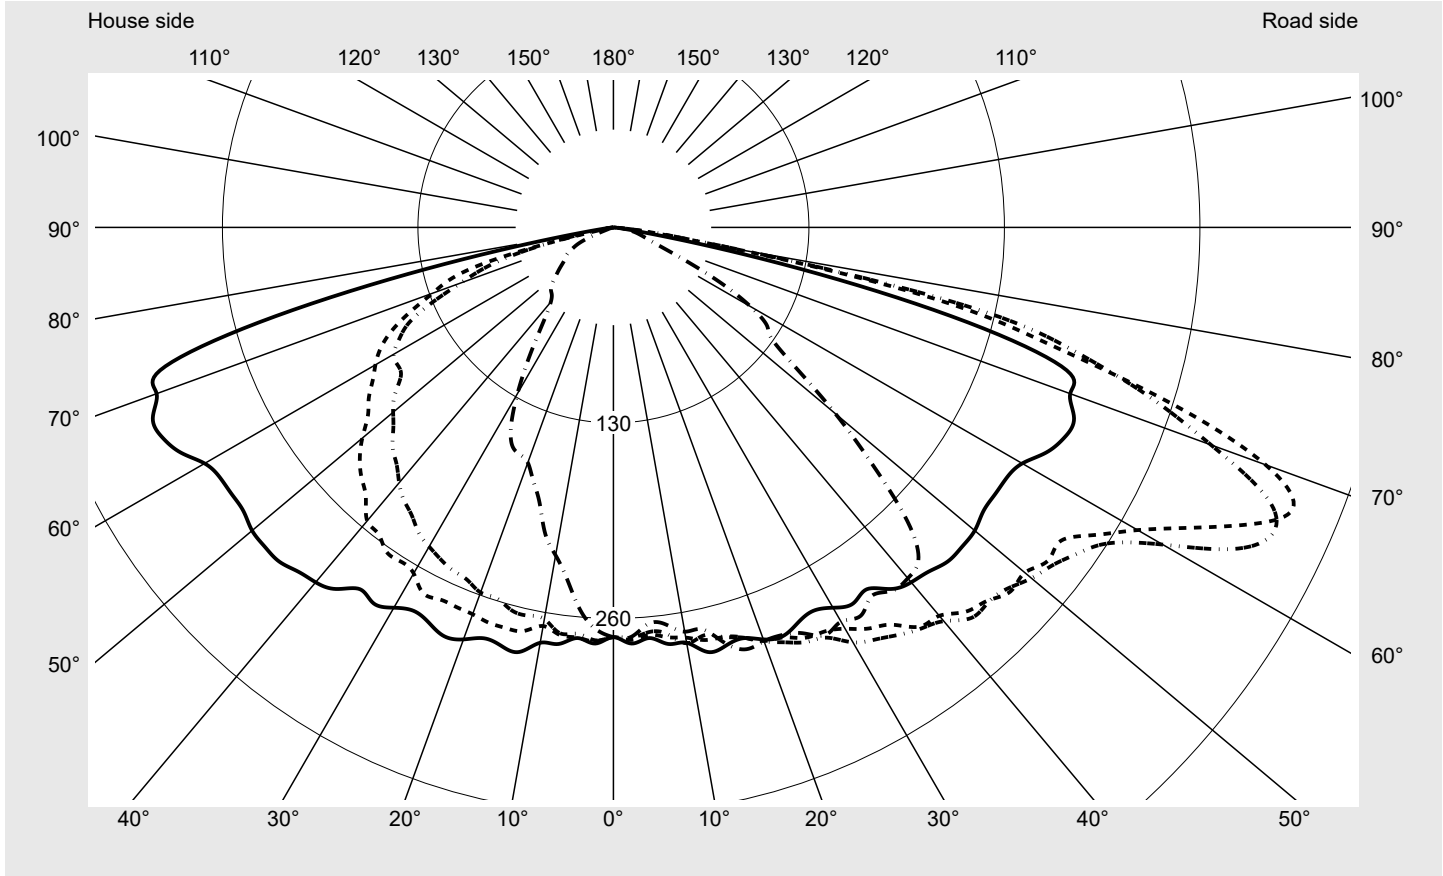

Photometric test report

Family Streetlight 21 mini LED	Order number: 5XE2D31U08JB EAN: 4058352923320	LP number 59078_221
	Version post-top or side-entry mounting, Smart Interface down Optic asymmetric, wide distribution (ST1.0a G) Cover toughened safety glass Lamps LED 3000 K CRI ≥ 70 Controlgear EVG SITECO iQ - Smart Interface Rated values Net luminous flux = 11210 lm Power consumption = 72.5 W Luminous efficacy = 154.6 lm/W	serial documentation 11.08.2023

Luminous intensity in cd/klm C180-0 C195-15 C200-20 C270-90 **Imax: 489 cd/klm**

Luminaire output ratios	
Eta	100.0%
Eta 0° - 90°	100.0%
Eta 90° - 180°	0.0%

Luminous intensity class acc. to EN13201-2	
Class:	G4
Imax 70°	461.5
Imax 80°	96.1
Imax 90°	0.0
Imax >90°	0.0
Imax >95°	0.0

Measurement conditions
DIN EN 13032 and DIN 5032

Photometric test report

Family Streetlight 21 mini LED	Order number: 5XE2D31U08JB EAN: 4058352923320	LP number 59078_221
--	--	-------------------------------

Envelope curve in cd/klm **KMK 67.5°** **KMK 65°** **KMK 62.5°** **KMK 60°** **siteco**

Photometric test report

Family Streetlight 21 mini LED	Order number: 5XE2D31U08JB EAN: 4058352923320	LP number 59078_221
Table of values for luminous intensities		Maximum luminous intensity