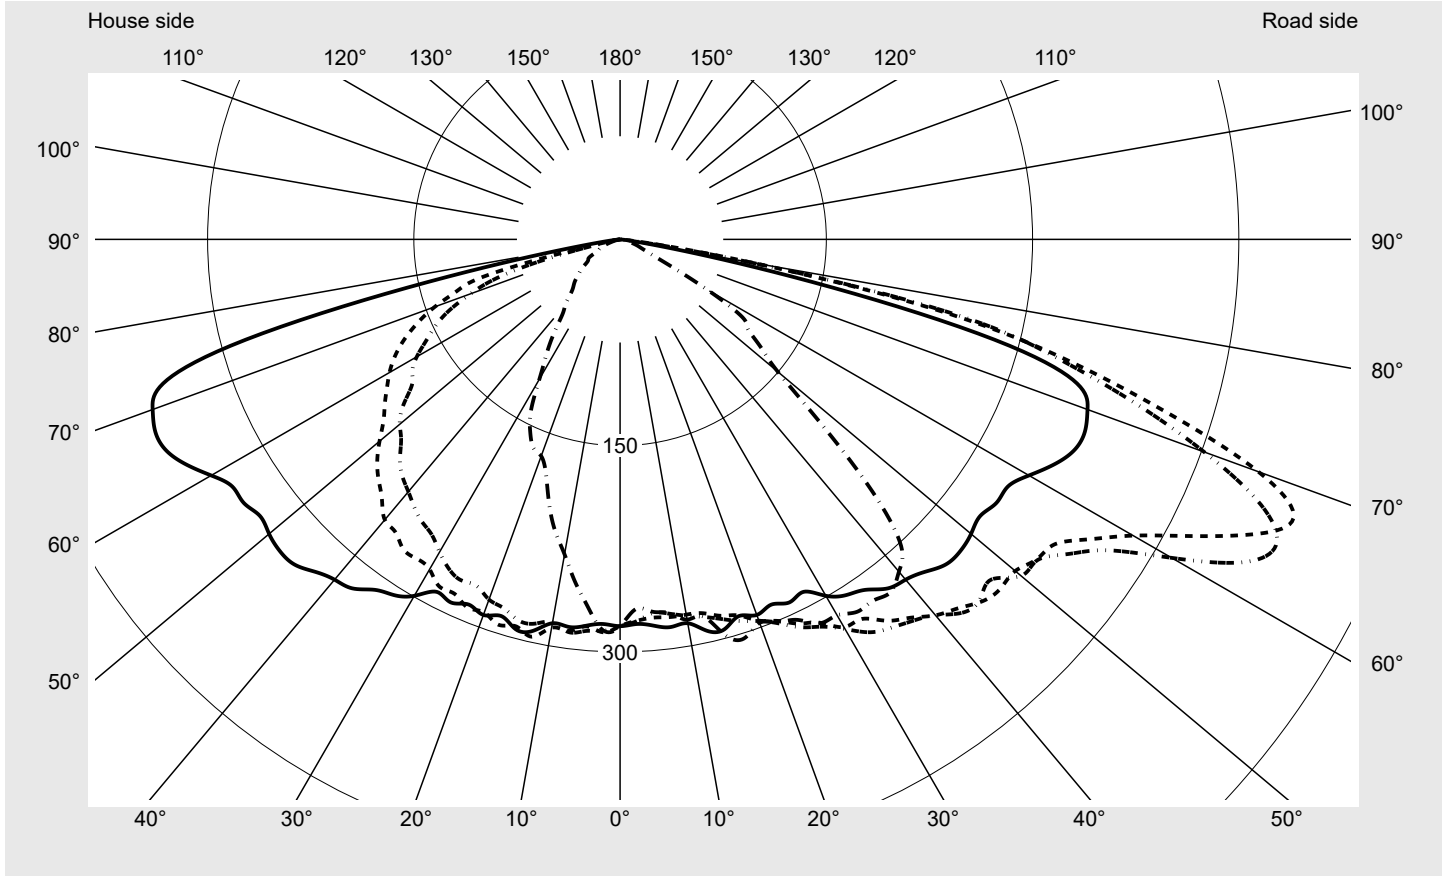

Photometric test report

Family Streetlight 21 mini LED	Order number: 5XE2M31U08JB EAN: 4058352923665	LP number 59158_212
	Version post-top or side-entry mounting, Smart Interface down Optic asymmetric, wide distribution (ST1.0a G), Back Light Control (BLC) Cover toughened safety glass Lamps LED 3000 K CRI ≥ 70 Controlgear EVG SITECO iQ - Smart Interface Rated values Net luminous flux = 9870 lm Power consumption = 72.5 W Luminous efficacy = 136.1 lm/W	serial documentation 11.08.2023

Luminous intensity in cd/klm C180-0 C195-15 C200-20 C270-90 **Imax: 530 cd/klm**

Luminaire output ratios

Eta	100.0%
Eta 0° - 90°	100.0%
Eta 90° - 180°	0.0%

Luminous intensity class acc. to EN13201-2

Class:	G4
Imax 70°	494.0
Imax 80°	97.3
Imax 90°	0.0
Imax >90°	0.0
Imax >95°	0.0

Envelope curve in cd/klm

KMK 67.5°
KMK 65°
KMK 62.5°
KMK 60°

siteco

Photometric test report

Family Streetlight 21 mini LED	Order number: 5XE2M31U08JB EAN: 4058352923665	LP number 59158_212
Table of values for luminous intensities		Maximum luminous intensity