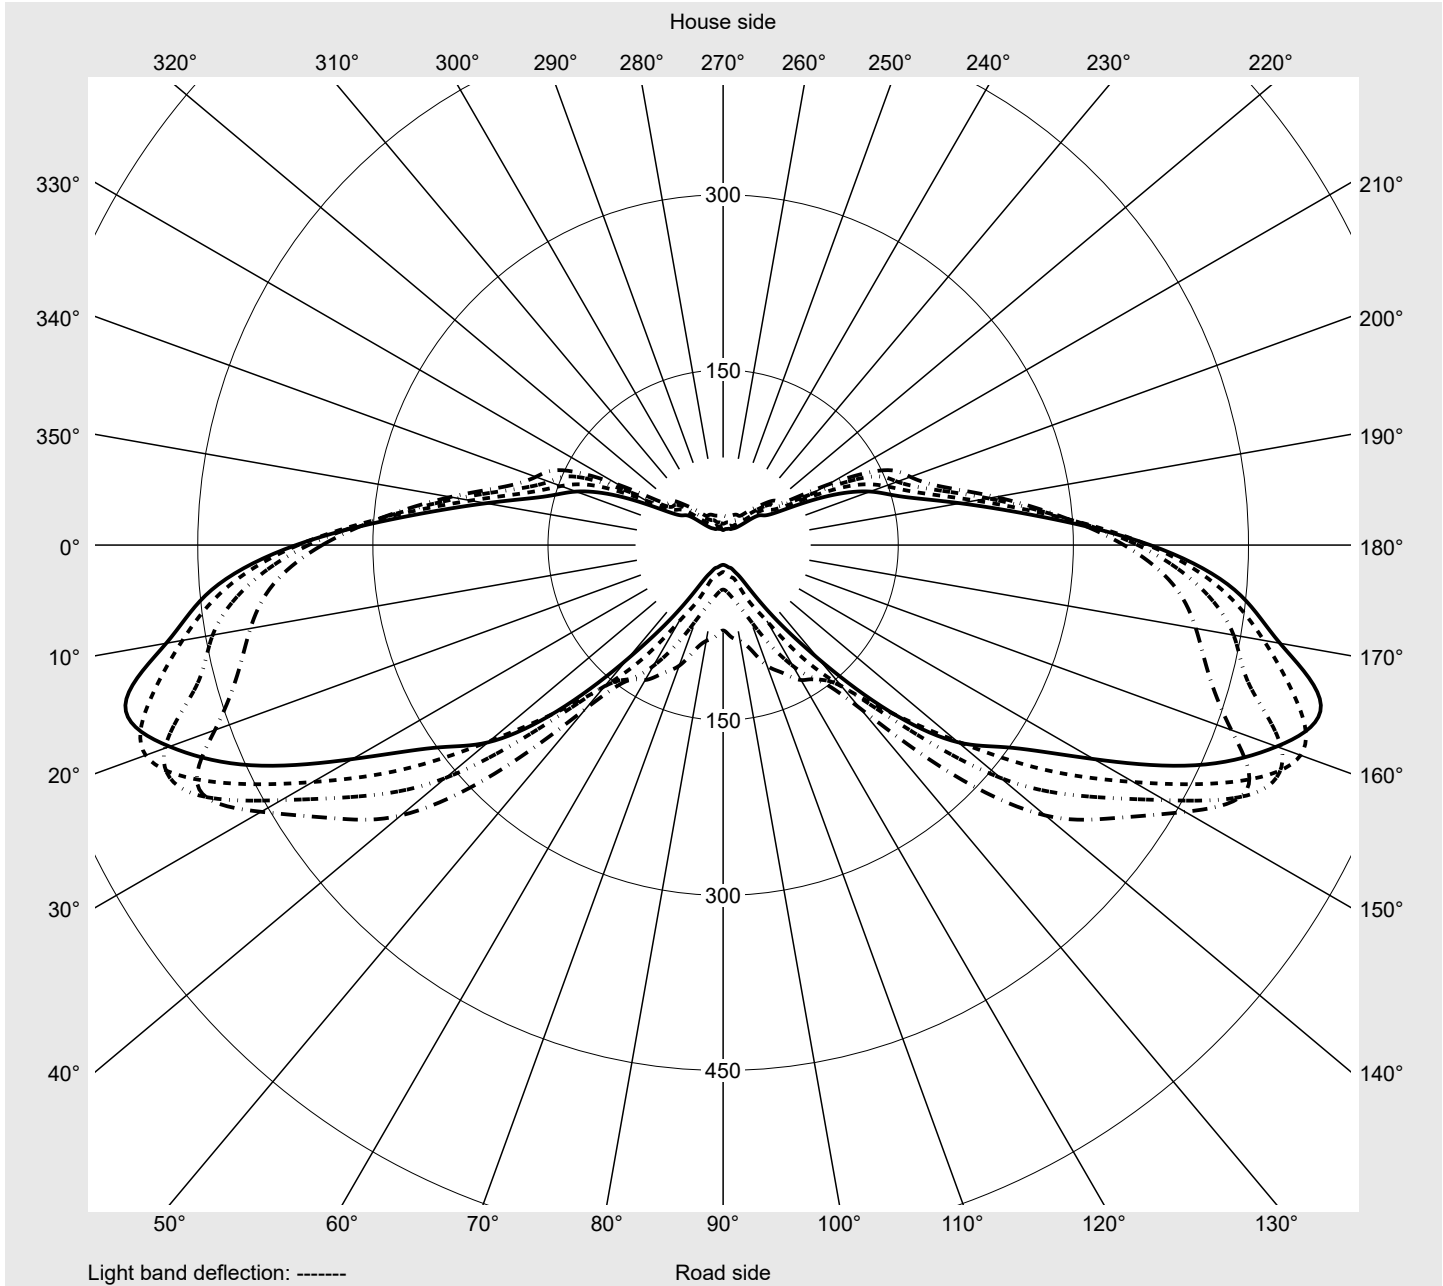

Photometric test report

Family Streetlight 21 mini LED	Order number: 5XE2M31U08JB EAN: 4058352923665	LP number 59158_212
	Version post-top or side-entry mounting, Smart Interface down Optic asymmetric, wide distribution (ST1.0a G), Back Light Control (BLC) Cover toughened safety glass Lamps LED 3000 K CRI ≥ 70 Controlgear EVG SITECO iQ - Smart Interface Rated values Net luminous flux = 9870 lm Power consumption = 72.5 W Luminous efficacy = 136.1 lm/W	serial documentation 11.08.2023

Luminous intensity in cd/klm C180-0 C195-15 C200-20 C270-90 **Imax: 530 cd/klm**

Luminaire output ratios

Eta	100.0%
Eta 0° - 90°	100.0%
Eta 90° - 180°	0.0%

Luminous intensity class acc. to EN13201-2

Class:	G4
Imax 70°	494.0
Imax 80°	97.3
Imax 90°	0.0
Imax >90°	0.0
Imax >95°	0.0

Measurement conditions

DIN EN 13032 and DIN 5032

Photometric test report

Family Streetlight 21 mini LED	Order number: 5XE2M31U08JB EAN: 4058352923665	LP number 59158_212
---	--	--------------------------------------

Envelope curve in cd/klm

KMK 67.5°
KMK 65°
KMK 62.5°
KMK 60°

siteco

Photometric test report

Family Streetlight 21 mini LED	Order number: 5XE2M31U08JB EAN: 4058352923665	LP number 59158_212
Table of values for luminous intensities		Maximum luminous intensity