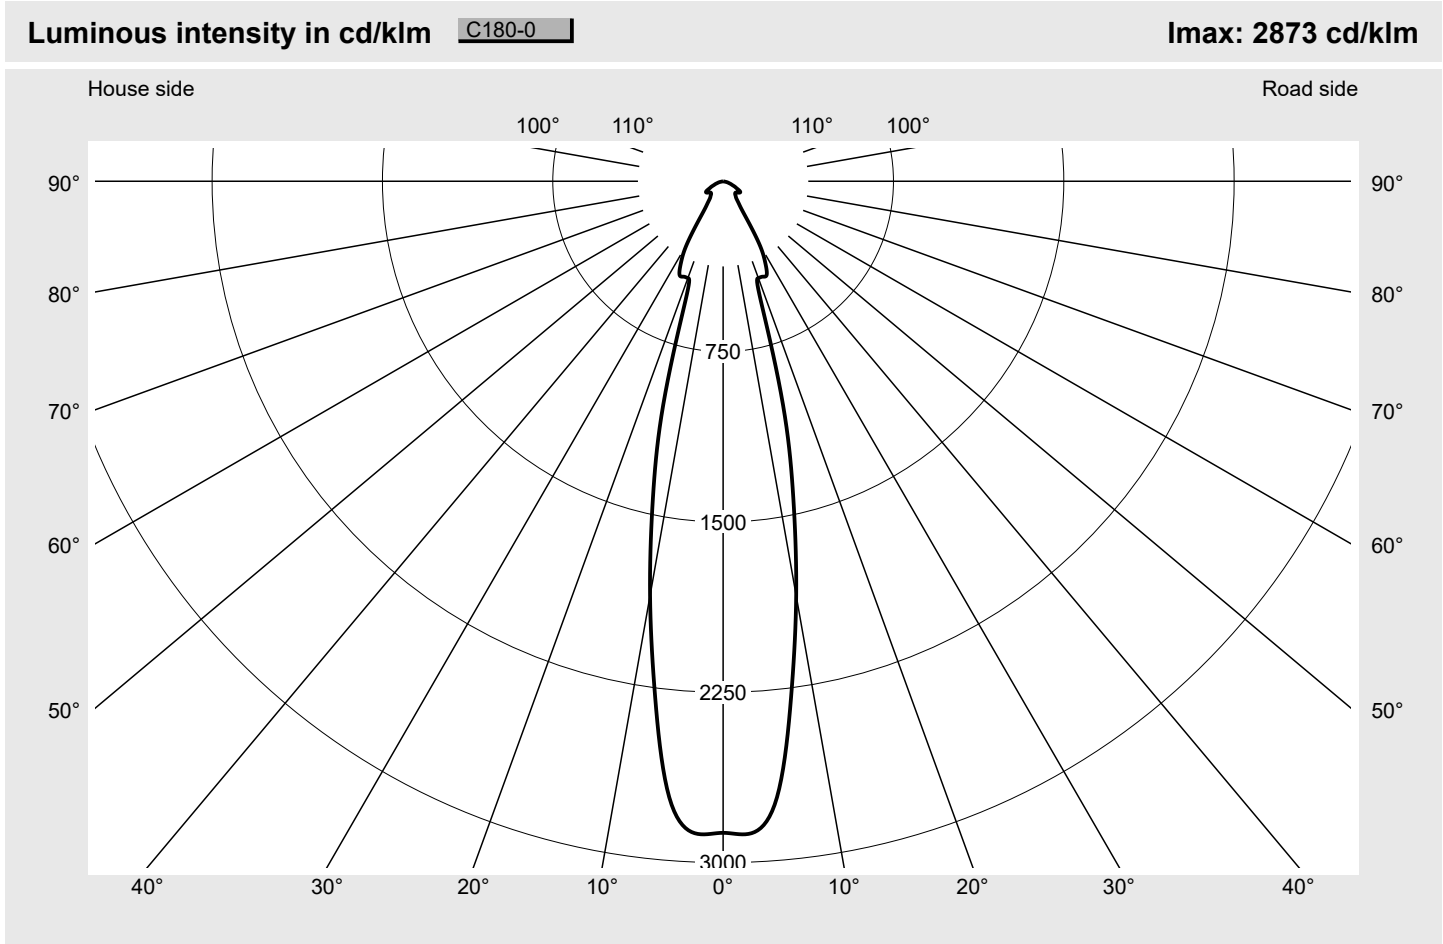

Photometric test report

Family Floodlight FL21 midi	Order number: 5XA7782E2B1A EAN: 4058352853450	LP number 59238_85
	Version mounting bracket Optic symmetric distribution RS12 Cover toughened safety glass Lamps LED 3000 K CRI ≥ 70 Controlgear ECG SITECO iQ Rated values Net luminous flux = 26730 lm Power consumption = 208.1 W Luminous efficacy = 128.4 lm/W	serial documentation 22.08.2023

Luminaire output ratios	
Eta	100.0%
Eta 0° - 90°	100.0%
Eta 90° - 180°	0.0%
Measurement conditions	
DIN EN 13032 and DIN 5032	

Luminous intensity class acc. to EN13201-2	
Class:	G6
Imax 70°	36.4
Imax 80°	9.1
Imax 90°	0.0
Imax >90°	0.0
Imax >95°	0.0

Photometric test report

Family Floodlight FL21 midi	Order number: 5XA7782E2B1A EAN: 4058352853450	LP number 59238_85
---------------------------------------	--	------------------------------

Envelope curve in cd/klm KMK 2.5° KMK 0°