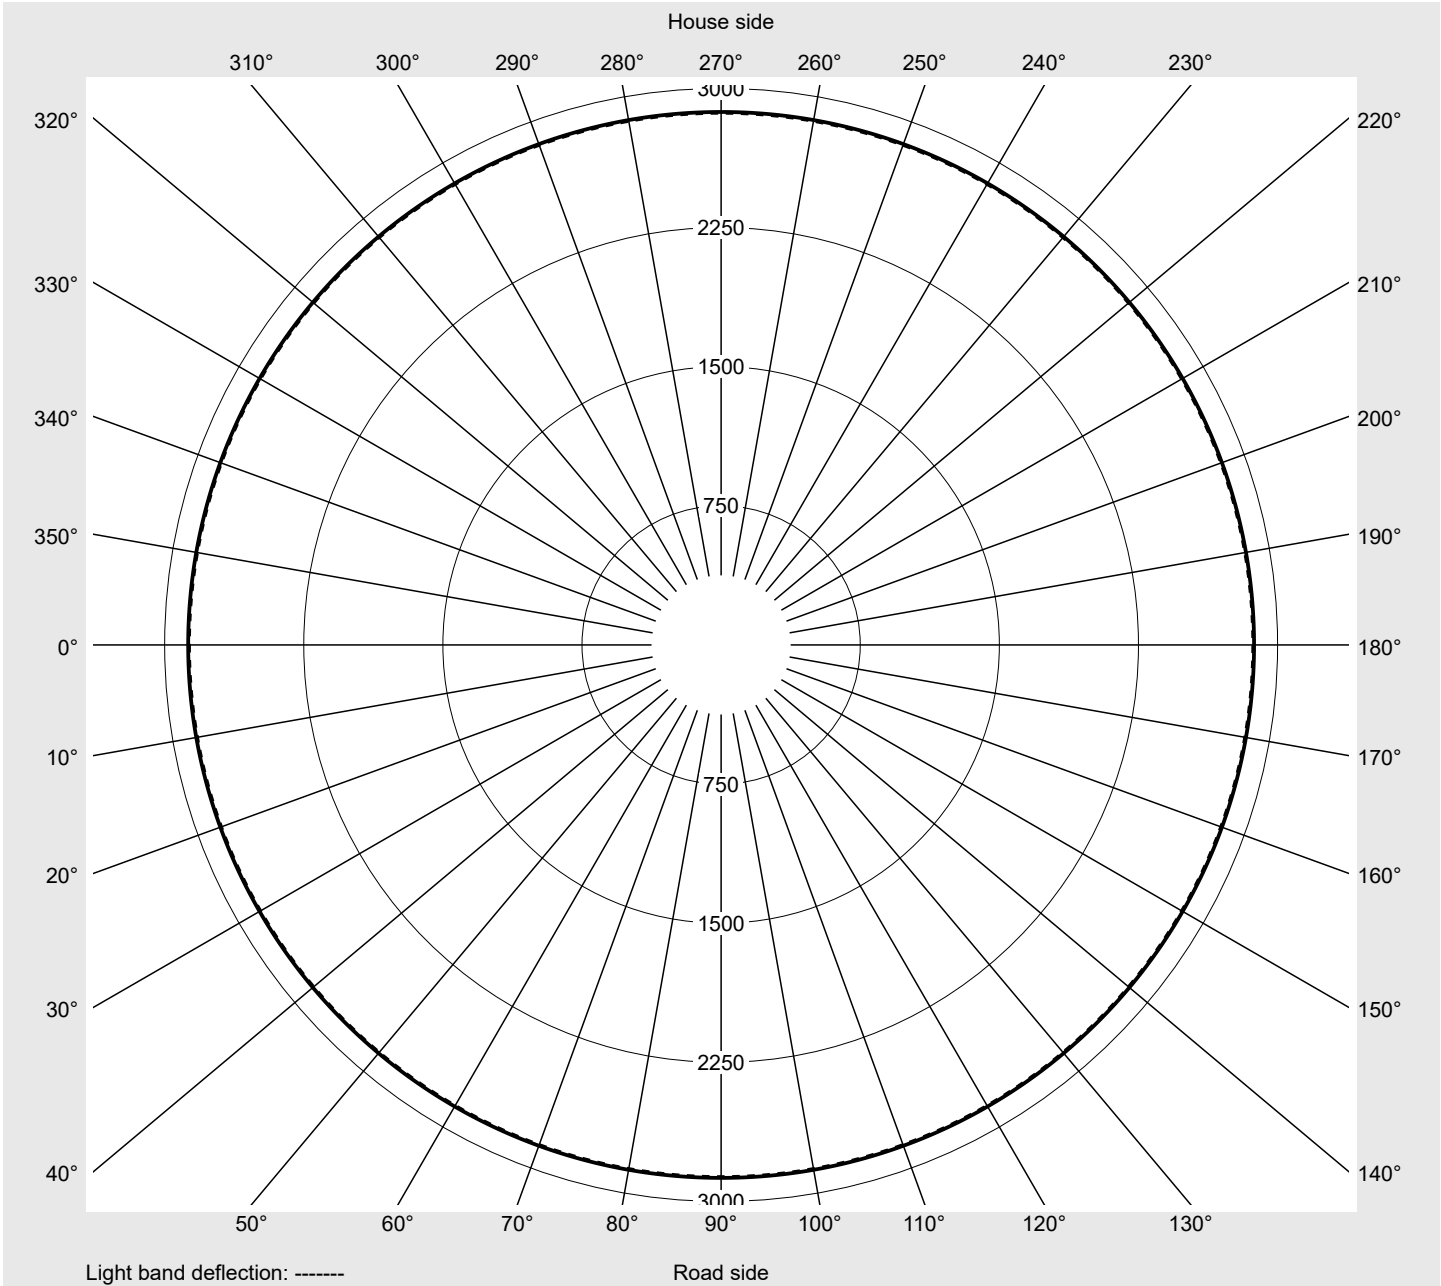

Photometric test report

Family Floodlight FL21 midi	Order number: 5XA7782E2B1A EAN: 4058352853450	LP number 59238_85
	Version mounting bracket Optic symmetric distribution RS12 Cover toughened safety glass Lamps LED 3000 K CRI ≥ 70 Controlgear ECG SITECO iQ Rated values Net luminous flux = 26730 lm Power consumption = 208.1 W Luminous efficacy = 128.4 lm/W	serial documentation 22.08.2023

Luminaire output ratios	
Eta	100.0%
Eta 0° - 90°	100.0%
Eta 90° - 180°	0.0%
Measurement conditions	
DIN EN 13032 and DIN 5032	

Luminous intensity class acc. to EN13201-2	
Class:	G6
Imax 70°	36.4
Imax 80°	9.1
Imax 90°	0.0
Imax >90°	0.0
Imax >95°	0.0

Photometric test report

Family Floodlight FL21 midi	Order number: 5XA7782E2B1A EAN: 4058352853450	LP number 59238_85
---------------------------------------	--	------------------------------

Envelope curve in cd/klm KMK 2.5° KMK 0°

C-planes	0°	Phi-zone	Total Phi-zone
γ	Luminous intensity in cd/klm	Luminous flux in lm/klm	
0,0°	2868.8	4.3	4.3
2,5°	2873.2	34.4	38.6
5,0°	2722.5	65.0	103.7
7,5°	2292.0	82.0	185.7
10,0°	1852.6	88.2	273.9
12,5°	1427.9	84.7	358.6
15,0°	1018.5	72.3	430.9
17,5°	552.2	45.5	476.4
20,0°	453.7	42.5	518.9
22,5°	454.7	47.7	566.6
25,0°	454.2	52.6	619.2
27,5°	400.1	50.6	669.9
30,0°	317.0	43.5	713.3
32,5°	178.5	26.3	739.6
35,0°	121.9	19.2	758.8
37,5°	96.3	16.1	774.9
40,0°	86.4	15.2	790.1
42,5°	78.8	14.6	804.7
45,0°	75.0	14.5	819.2
47,5°	74.2	15.0	834.2
50,0°	76.8	16.1	850.4
52,5°	82.1	17.9	868.2
55,0°	87.5	19.7	887.9
57,5°	89.5	20.7	908.6
60,0°	83.0	19.7	928.3
62,5°	67.2	16.3	944.6
65,0°	57.1	14.2	958.8
67,5°	43.9	11.1	969.9
70,0°	36.4	9.4	979.3
72,5°	27.1	7.1	986.4
75,0°	21.2	5.6	992.0
77,5°	13.7	3.7	995.6
80,0°	9.1	2.5	998.1
82,5°	4.7	1.3	999.4
85,0°	1.8	0.5	999.9
87,5°	0.5	0.1	1000.0
90,0°	0.0	0.0	1000.0