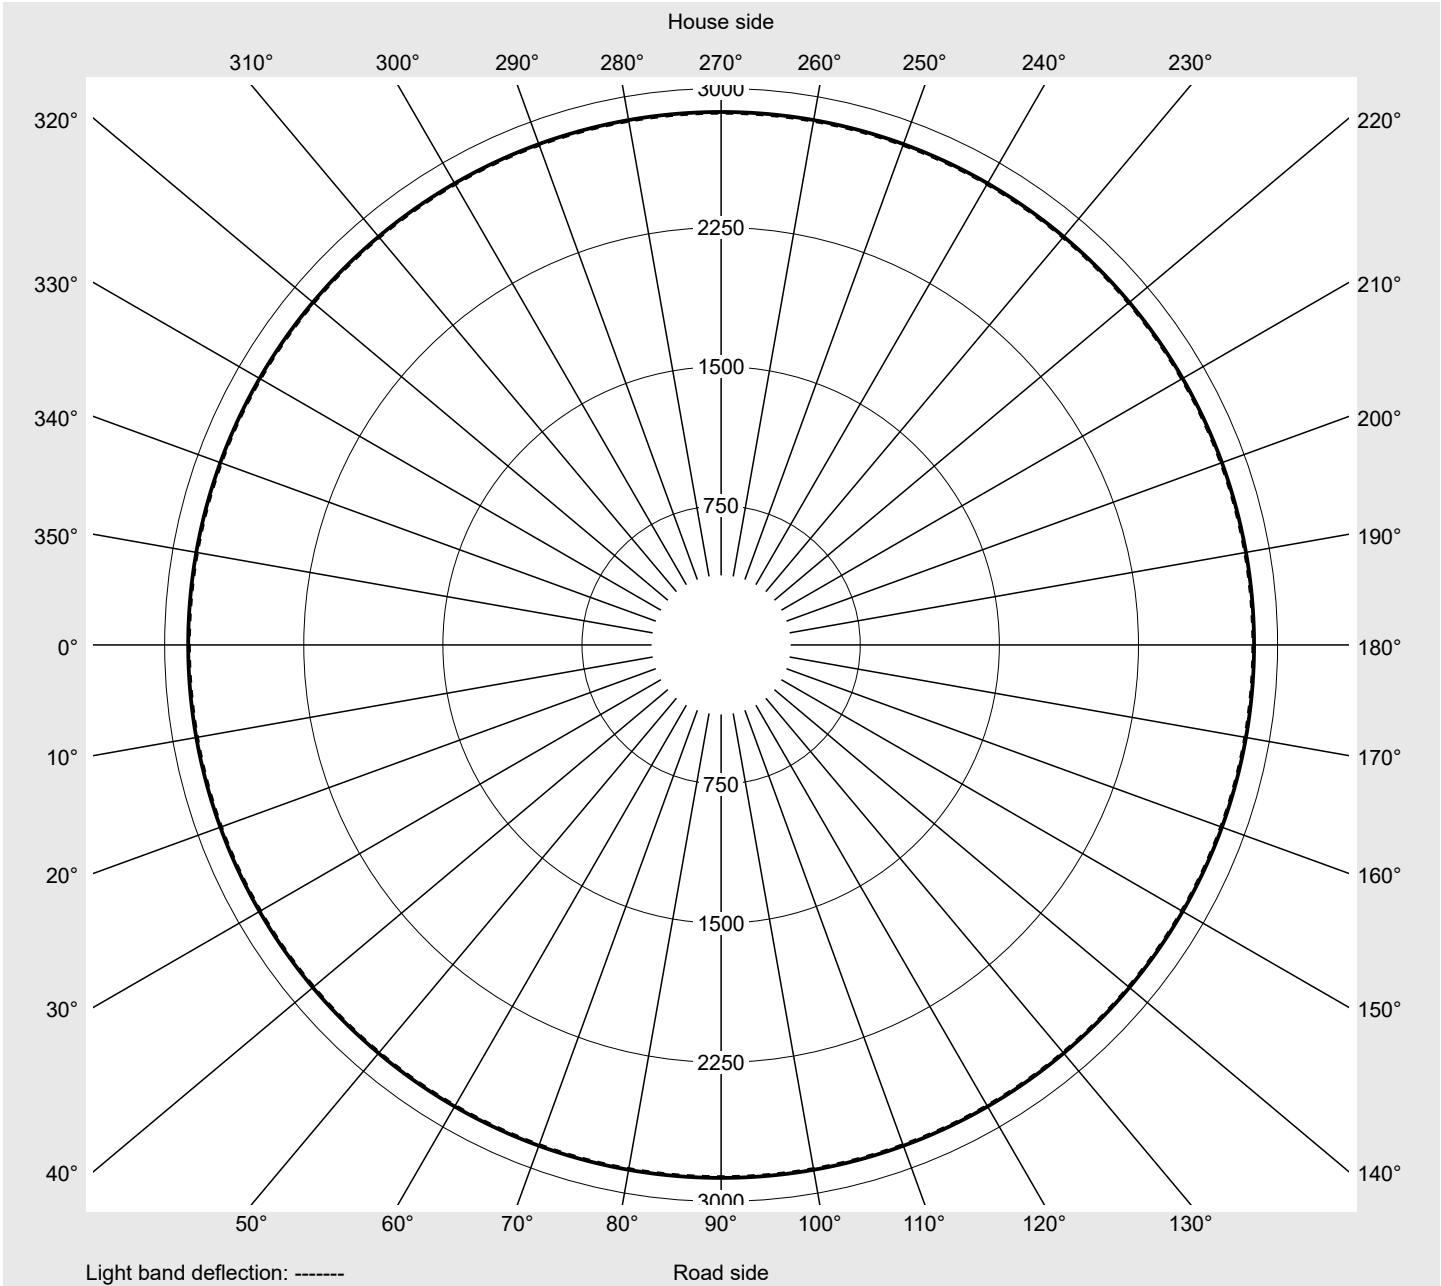

Photometric test report

Family Floodlight FL21 midi	Order number: 5XA7782E3B1A EAN: 4058352853658	LP number 59238_86
	Version mounting bracket Optic symmetric distribution RS12 Cover toughened safety glass Lamps LED 3000 K CRI ≥ 80 Controlgear ECG SITECO iQ Rated values Net luminous flux = 23000 lm Power consumption = 208.1 W Luminous efficacy = 110.5 lm/W	serial documentation 22.08.2023

Luminaire output ratios	
Eta	100.0%
Eta 0° - 90°	100.0%
Eta 90° - 180°	0.0%
Measurement conditions	
DIN EN 13032 and DIN 5032	

Luminous intensity class acc. to EN13201-2	
Class:	G6
Imax 70°	36.4
Imax 80°	9.1
Imax 90°	0.0
Imax >90°	0.0
Imax >95°	0.0

Photometric test report

Family Floodlight FL21 midi	Order number: 5XA7782E3B1A EAN: 4058352853658	LP number 59238_86
---------------------------------------	--	------------------------------

Envelope curve in cd/klm KMK 2.5° KMK 0° siteco

C-planes	0°	Phi-zone	Total Phi-zone
γ	Luminous intensity in cd/klm	Luminous flux in lm/klm	
0,0°	2868.8	4.3	4.3
2,5°	2873.2	34.4	38.6
5,0°	2722.5	65.0	103.7
7,5°	2292.0	82.0	185.7
10,0°	1852.6	88.2	273.9
12,5°	1427.9	84.7	358.6
15,0°	1018.5	72.3	430.9
17,5°	552.2	45.5	476.4
20,0°	453.7	42.5	518.9
22,5°	454.7	47.7	566.6
25,0°	454.2	52.6	619.2
27,5°	400.1	50.6	669.9
30,0°	317.0	43.5	713.3
32,5°	178.5	26.3	739.6
35,0°	121.9	19.2	758.8
37,5°	96.3	16.1	774.9
40,0°	86.4	15.2	790.1
42,5°	78.8	14.6	804.7
45,0°	75.0	14.5	819.2
47,5°	74.2	15.0	834.2
50,0°	76.8	16.1	850.4
52,5°	82.1	17.9	868.2
55,0°	87.5	19.7	887.9
57,5°	89.5	20.7	908.6
60,0°	83.0	19.7	928.3
62,5°	67.2	16.3	944.6
65,0°	57.1	14.2	958.8
67,5°	43.9	11.1	969.9
70,0°	36.4	9.4	979.3
72,5°	27.1	7.1	986.4
75,0°	21.2	5.6	992.0
77,5°	13.7	3.7	995.6
80,0°	9.1	2.5	998.1
82,5°	4.7	1.3	999.4
85,0°	1.8	0.5	999.9
87,5°	0.5	0.1	1000.0
90,0°	0.0	0.0	1000.0