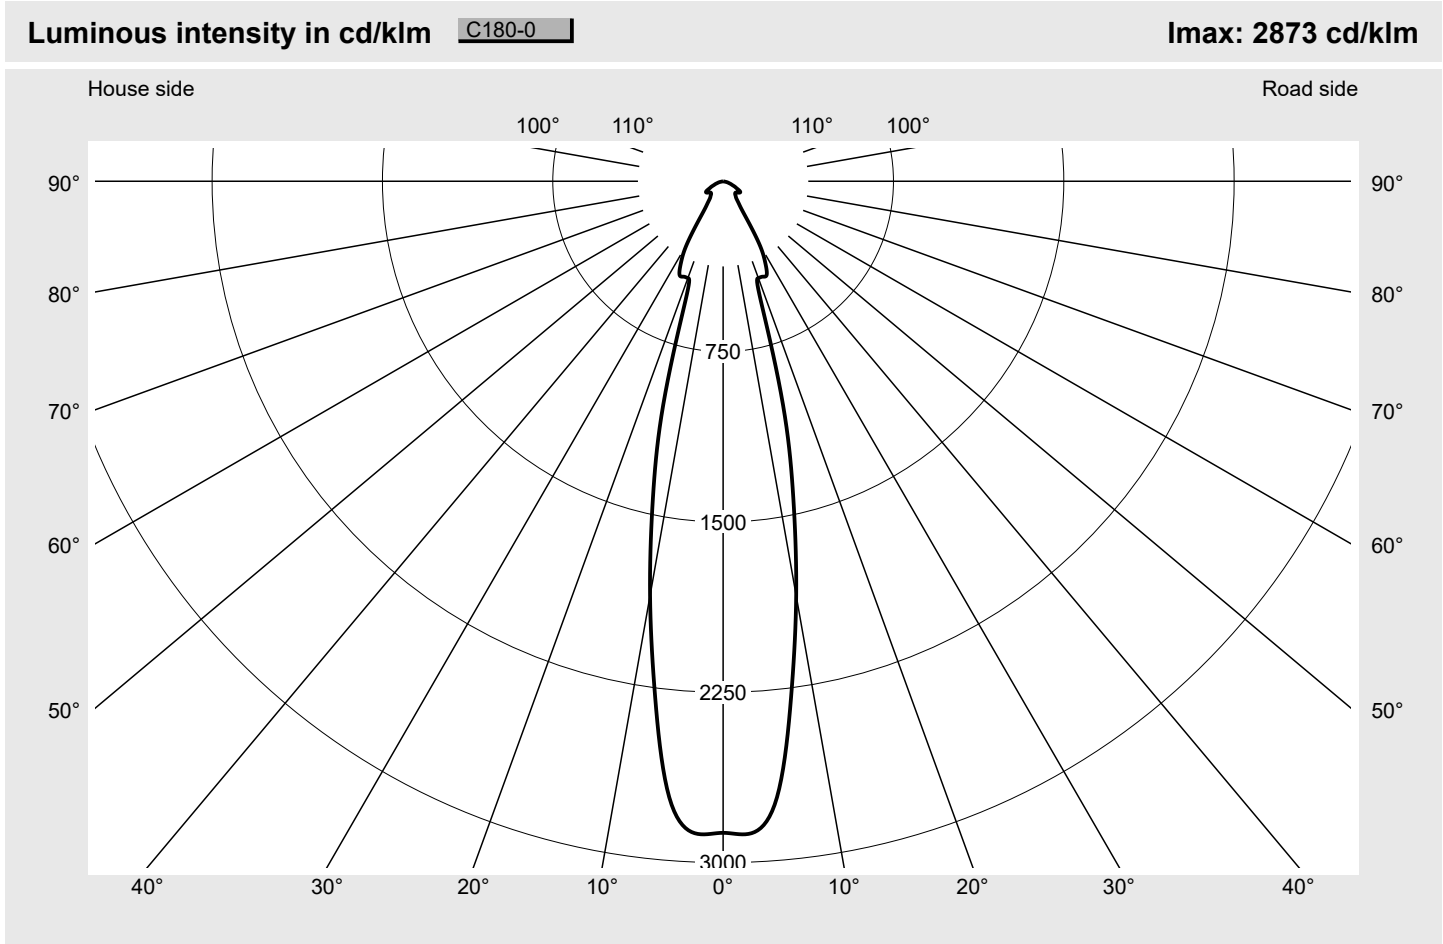

Photometric test report

Family Floodlight FL21 midi	Order number: 5XA7782E3B1A EAN: 4058352853658	LP number 59238_86
	Version mounting bracket Optic symmetric distribution RS12 Cover toughened safety glass Lamps LED 3000 K CRI ≥ 80 Controlgear ECG SITECO iQ Rated values Net luminous flux = 23000 lm Power consumption = 208.1 W Luminous efficacy = 110.5 lm/W	serial documentation 22.08.2023

Luminaire output ratios	
Eta	100.0%
Eta 0° - 90°	100.0%
Eta 90° - 180°	0.0%
Measurement conditions	
DIN EN 13032 and DIN 5032	

Luminous intensity class acc. to EN13201-2	
Class:	G6
Imax 70°	36.4
Imax 80°	9.1
Imax 90°	0.0
Imax >90°	0.0
Imax >95°	0.0