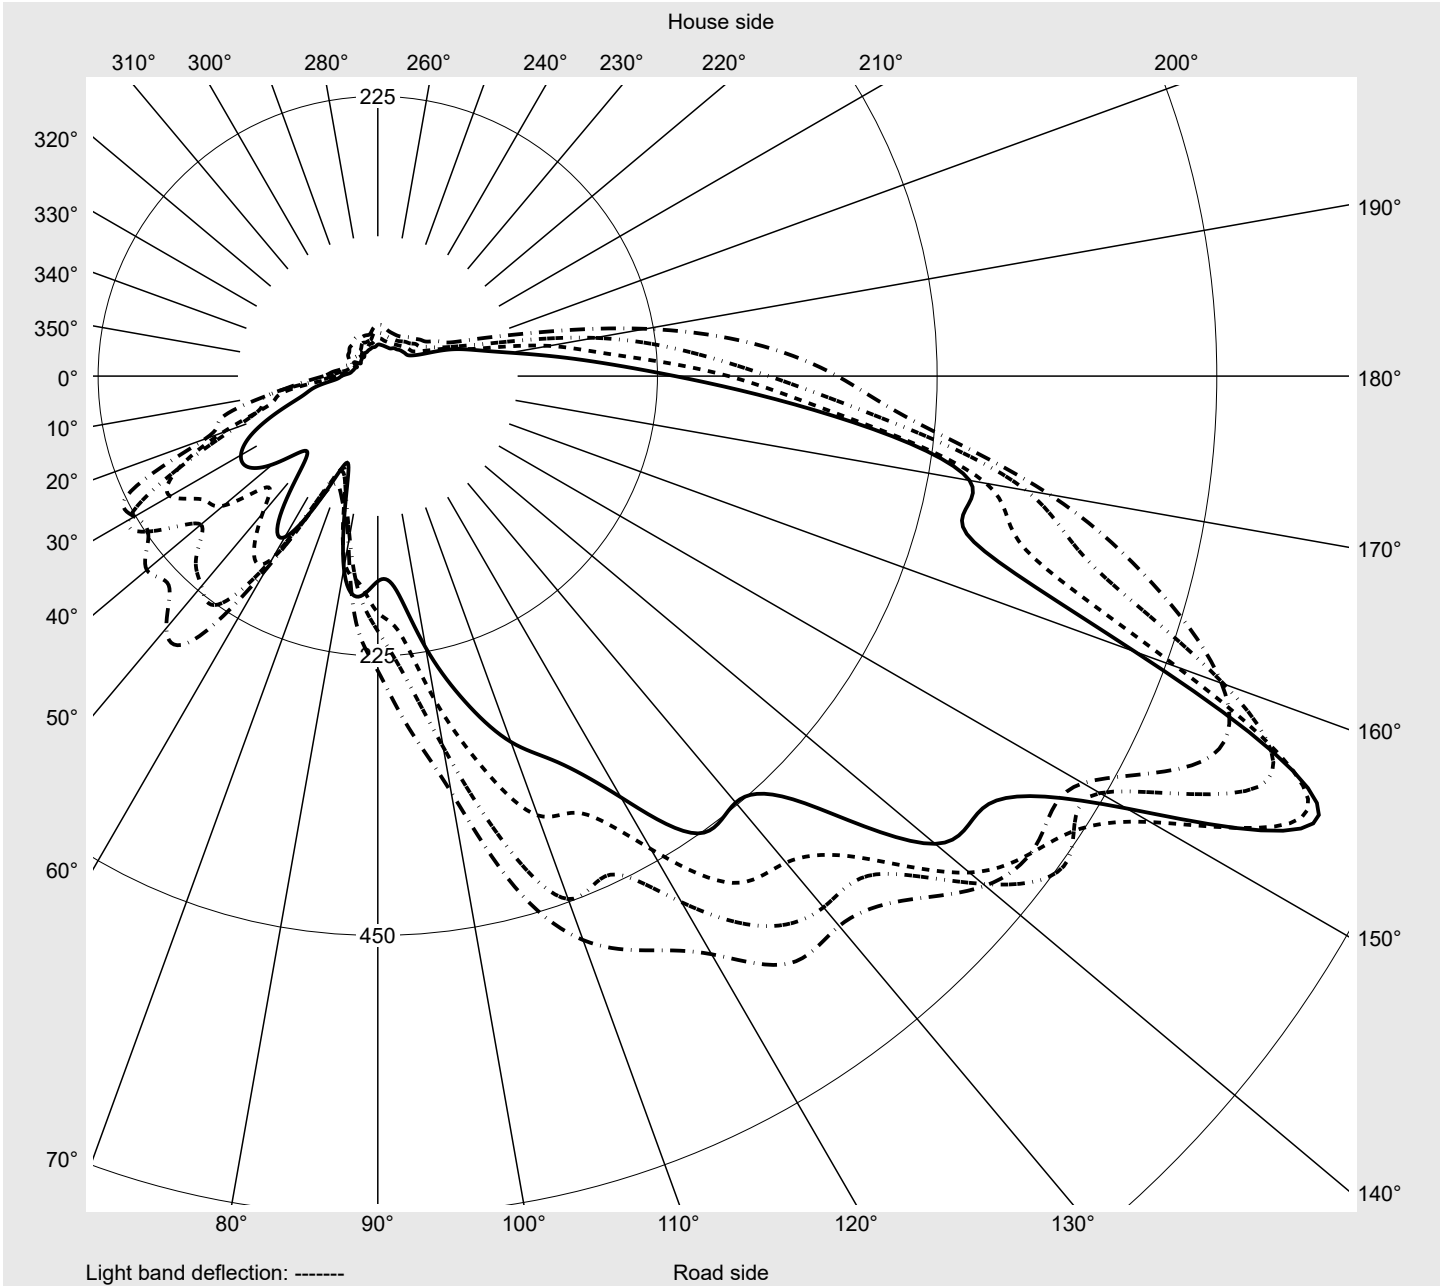

Photometric test report

Family Streetlight 11 midi LED	Order number: 5XC3E11F08ME EAN: 4058352991718	LP number 58931_213
	Version post-top or side-entry mounting Optic pedestrian crossing, asymmetric left distribution (PC-L) Cover transparent, PMMA Lamps LED 1800 K CRI ≥ 70 Controlgear ECG SITECO iQ Rated values Net luminous flux = 9590 lm Power consumption = 124.5 W Luminous efficacy = 77 lm/W	serial documentation 30.11.2023

Luminous intensity in cd/klm C180-0 C270-90 C335-155 C340-160 **Imax: 835 cd/klm**

Luminaire output ratios	
Eta	100.0%
Eta 0° - 90°	100.0%
Eta 90° - 180°	0.0%

Luminous intensity class acc. to EN13201-2	
Class:	G3
Imax 70°	745.4
Imax 80°	99.8
Imax 90°	0.0
Imax >90°	0.0
Imax >95°	0.0

Measurement conditions
DIN EN 13032 and DIN 5032

Photometric test report

Family Streetlight 11 midi LED	Order number: 5XC3E11F08ME EAN: 4058352991718	LP number 58931_213
--	--	-------------------------------

Envelope curve in cd/klm **KMK 67.5°** **KMK 65°** **KMK 62.5°** **KMK 60°** **siteco**

Photometric test report

Family Streetlight 11 midi LED	Order number: 5XC3E11F08ME EAN: 4058352991718	LP number 58931_213
Table of values for luminous intensities		Maximum luminous intensity
siteco		