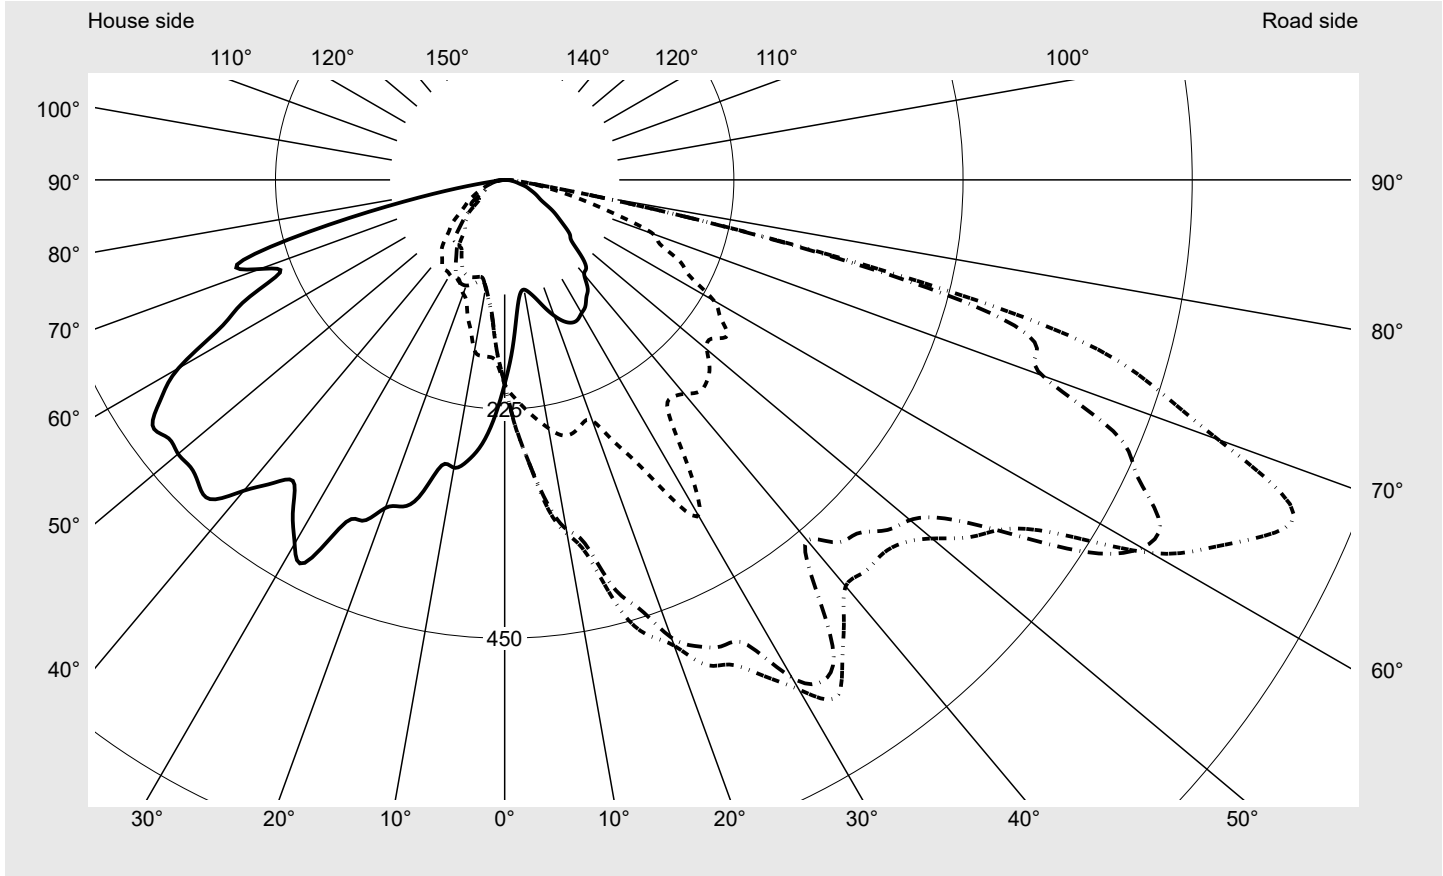

Photometric test report

Family Streetlight 11 midi LED	Order number: 5XC3E11F08ME EAN: 4058352991718	LP number 58931_213
	Version post-top or side-entry mounting Optic pedestrian crossing, asymmetric left distribution (PC-L) Cover transparent, PMMA Lamps LED 1800 K CRI ≥ 70 Controlgear ECG SITECO iQ Rated values Net luminous flux = 9590 lm Power consumption = 124.5 W Luminous efficacy = 77 lm/W	serial documentation 30.11.2023

Luminous intensity in cd/klm C180-0 C270-90 C335-155 C340-160 **Imax: 835 cd/klm**

Luminaire output ratios	
Eta	100.0%
Eta 0° - 90°	100.0%
Eta 90° - 180°	0.0%

Luminous intensity class acc. to EN13201-2	
Class:	G3
Imax 70°	745.4
Imax 80°	99.8
Imax 90°	0.0
Imax >90°	0.0
Imax >95°	0.0

Envelope curve in cd/klm **KMK 67.5°** **KMK 65°** **KMK 62.5°** **KMK 60°** **siteco**

Photometric test report

Family Streetlight 11 midi LED	Order number: 5XC3E11F08ME EAN: 4058352991718	LP number 58931_213
Table of values for luminous intensities		Maximum luminous intensity
siteco		