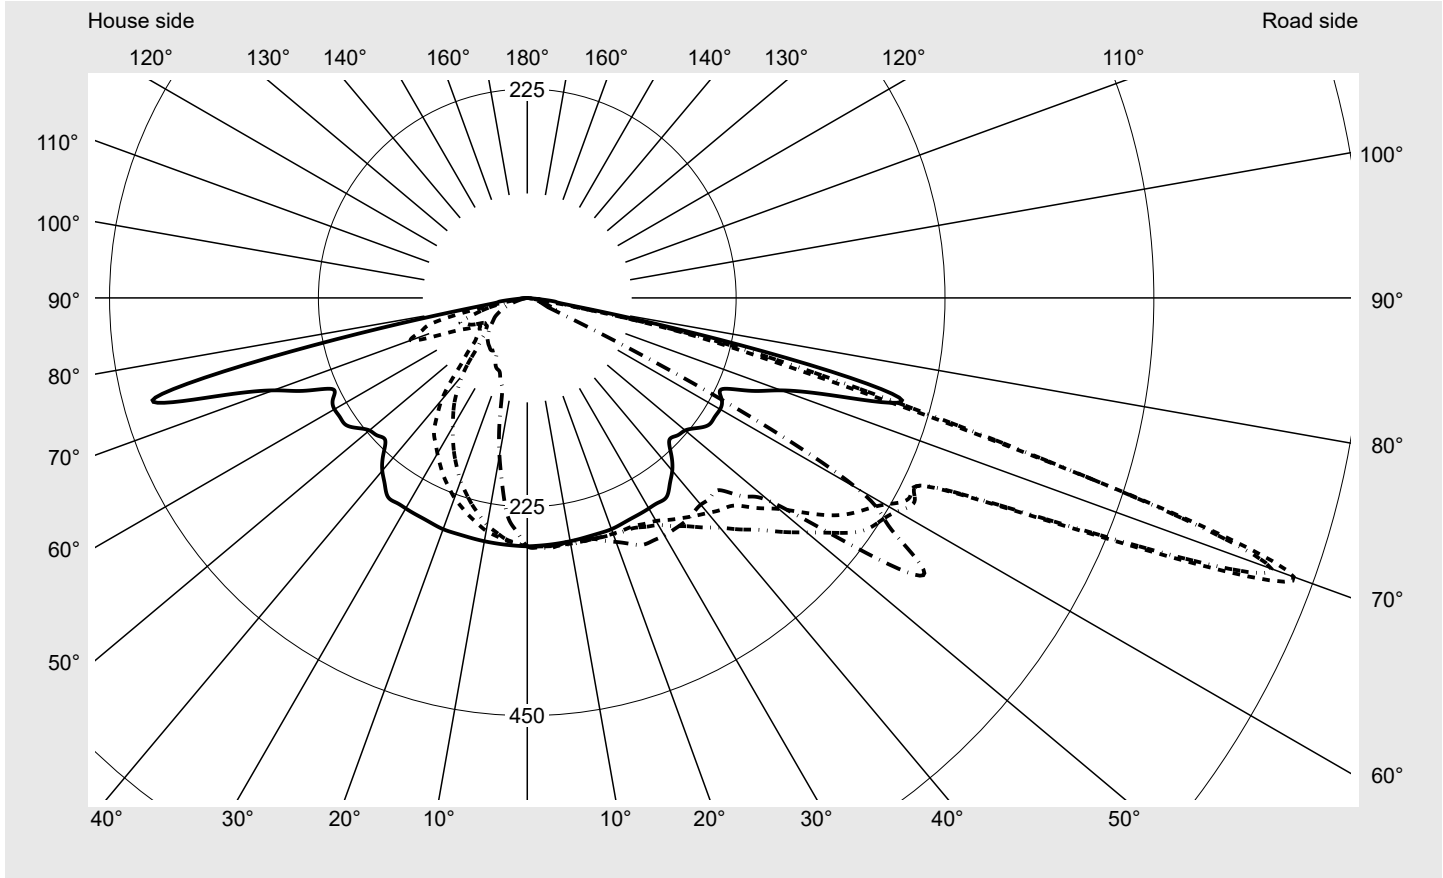

Photometric test report

Family Streetlight 21 micro LED	Order number: 5XE1U33S08DB EAN: 4069025148889	LP number 59536_187
	Version post-top or side-entry mounting, Smart Interface up Optic direct, asymmetric wide distribution P080001 Cover toughened safety glass Lamps LED 3000 K CRI ≥ 70 Controlgear EVG-Smart Interface Rated values Net luminous flux = 5040 lm Power consumption = 39.1 W Luminous efficacy = 128.9 lm/W	serial documentation 18.01.2024

Luminous intensity in cd/klm C180-0 C195-15 C200-20 C270-90 **Imax: 879 cd/klm**

Luminaire output ratios	
Eta	100.0%
Eta 0° - 90°	100.0%
Eta 90° - 180°	0.0%

Luminous intensity class acc. to EN13201-2	
Class:	G3
Imax 70°	878.7
Imax 80°	57.3
Imax 90°	0.0
Imax >90°	0.0
Imax >95°	0.0

Measurement conditions
DIN EN 13032 and DIN 5032

Photometric test report

Family Streetlight 21 micro LED	Order number: 5XE1U33S08DB EAN: 4069025148889	LP number 59536_187
-------------------------------------------	----------------------------------------------------------------	-------------------------------

Envelope curve in cd/klm **KMK 70°** **KMK 67.5°** **KMK 65°** **KMK 62.5°** **siteco**

Photometric test report

Family Streetlight 21 micro LED	Order number: 5XE1U33S08DB EAN: 4069025148889	LP number 59536_187
Table of values for luminous intensities		Maximum luminous intensity
		siteco