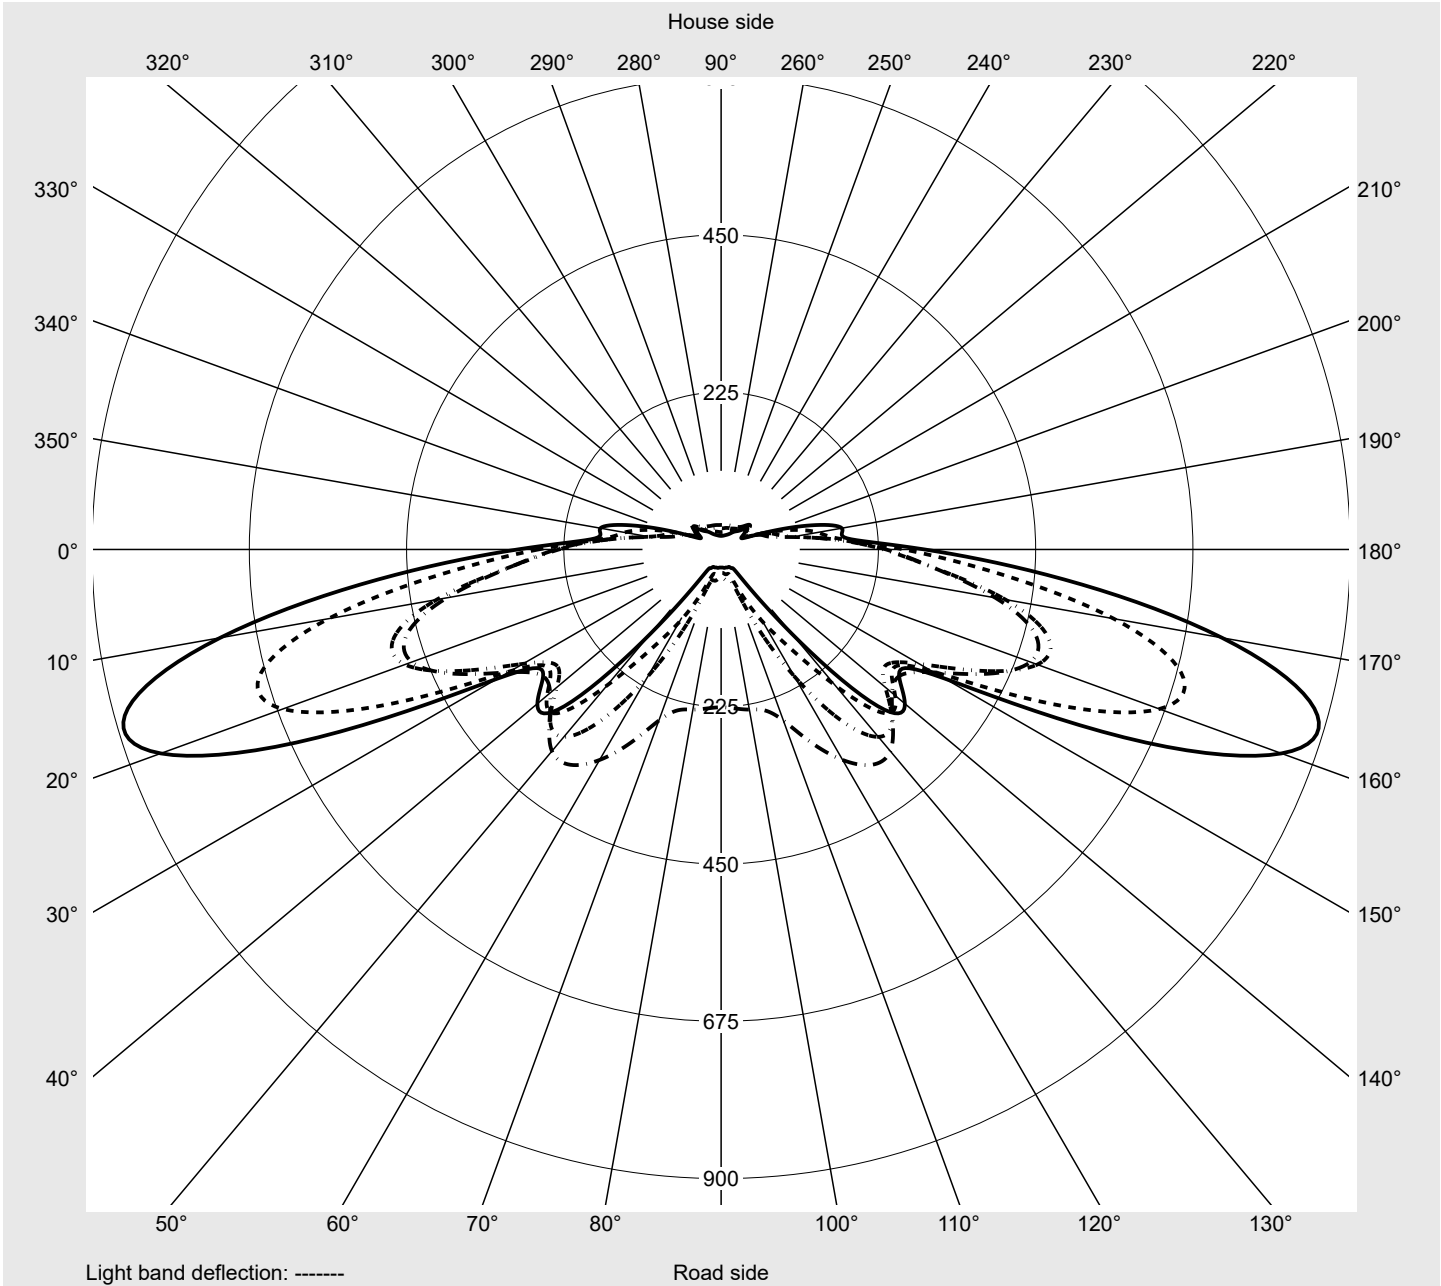

Photometric test report

Family Streetlight 21 micro LED	Order number: 5XE1U33S08DB EAN: 4069025148889	LP number 59536_187
	Version post-top or side-entry mounting, Smart Interface up Optic direct, asymmetric wide distribution P080001 Cover toughened safety glass Lamps LED 3000 K CRI ≥ 70 Controlgear EVG-Smart Interface Rated values Net luminous flux = 5040 lm Power consumption = 39.1 W Luminous efficacy = 128.9 lm/W	serial documentation 18.01.2024

Luminous intensity in cd/klm C180-0 C195-15 C200-20 C270-90 **Imax: 879 cd/klm**

Luminaire output ratios	
Eta	100.0%
Eta 0° - 90°	100.0%
Eta 90° - 180°	0.0%

Luminous intensity class acc. to EN13201-2	
Class:	G3
Imax 70°	878.7
Imax 80°	57.3
Imax 90°	0.0
Imax >90°	0.0
Imax >95°	0.0

Measurement conditions
DIN EN 13032 and DIN 5032

Photometric test report

Family Streetlight 21 micro LED	Order number: 5XE1U33S08DB EAN: 4069025148889	LP number 59536_187
-------------------------------------------	----------------------------------------------------------------	-------------------------------

Envelope curve in cd/klm **KMK 70°** **KMK 67.5°** **KMK 65°** **KMK 62.5°** **siteco**

Photometric test report

Family Streetlight 21 micro LED	Order number: 5XE1U33S08DB EAN: 4069025148889	LP number 59536_187
Table of values for luminous intensities		Maximum luminous intensity
		siteco