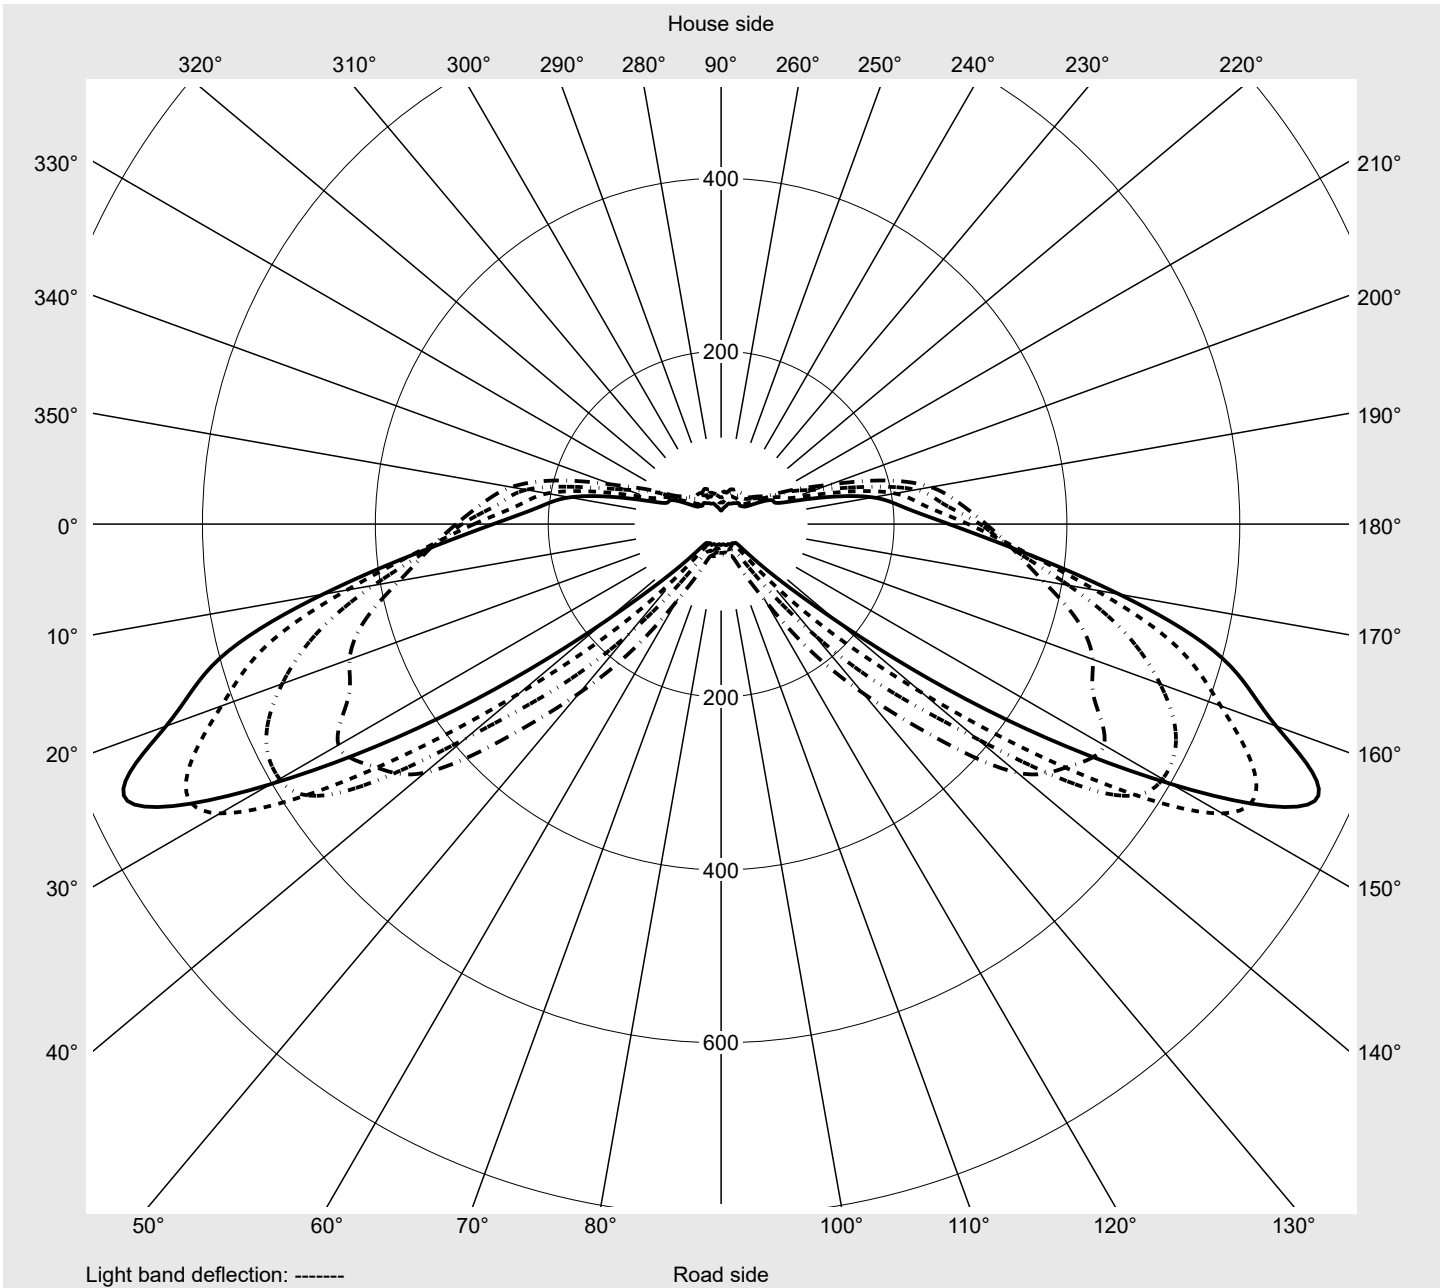

Photometric test report

Family Streetlight 31 micro toolless	Order number: 5XH5D3AR08CA EAN: 4069025103314	LP number 59076_2395
	Version post-top or side-entry mounting, Smart Interface down Optic direct, asymmetric wide distribution S100003 Cover toughened safety glass Lamps LED 3000 K CRI ≥ 70 Controlgear ECG SITECO - Smart Interface Rated values Net luminous flux = 1440 lm Power consumption = 10.2 W Luminous efficacy = 141.2 lm/W	serial documentation 18.04.2024

Luminous intensity in cd/klm C180-0 C205-25 C210-30 C270-90 **Imax: 758 cd/klm**

Luminaire output ratios	
Eta	100.0%
Eta 0° - 90°	100.0%
Eta 90° - 180°	0.0%
Measurement conditions	
DIN EN 13032 and DIN 5032	

Luminous intensity class acc. to EN13201-2	
Class:	G3
Imax 70°	757.8
Imax 80°	95.1
Imax 90°	0.0
Imax >90°	0.0
Imax >95°	0.0

Photometric test report

Family Streetlight 31 micro toolless	Order number: 5XH5D3AR08CA EAN: 4069025103314	LP number 59076_2395
--	--	---------------------------------------

Envelope curve in cd/klm **KMK 70°** **KMK 67.5°** **KMK 65°** **KMK 62.5°** **siteco**

Photometric test report

Family Streetlight 31 micro toolless	Order number: 5XH5D3AR08CA EAN: 4069025103314	LP number 59076_2395
Table of values for luminous intensities		Maximum luminous intensity
		siteco