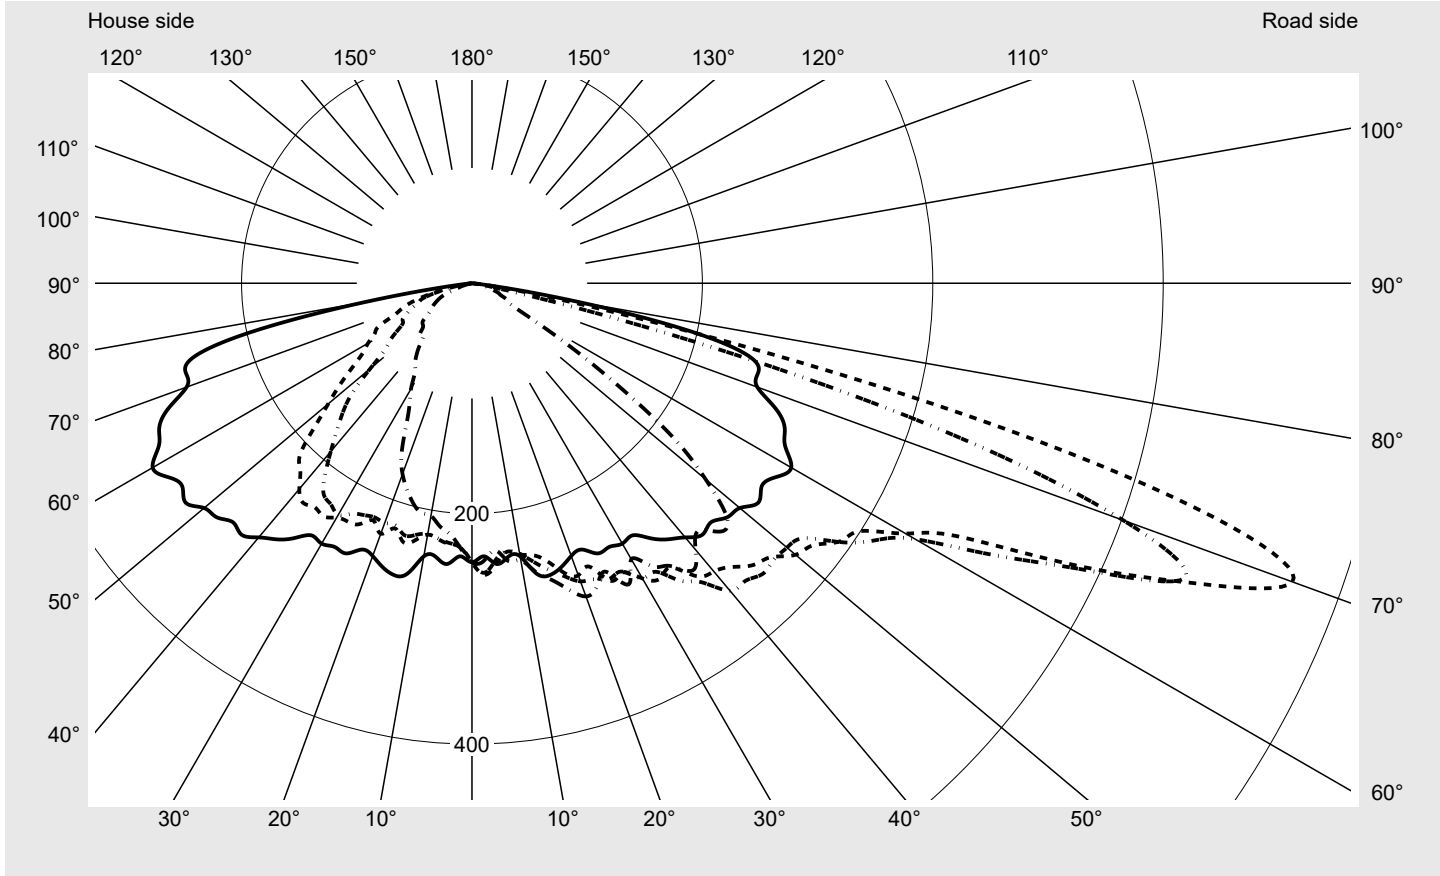

Photometric test report

Family Streetlight 31 micro toolless	Order number: 5XH5D3AR08CA EAN: 4069025103314	LP number 59076_2395
	Version post-top or side-entry mounting, Smart Interface down Optic direct, asymmetric wide distribution S100003 Cover toughened safety glass Lamps LED 3000 K CRI ≥ 70 Controlgear ECG SITECO - Smart Interface Rated values Net luminous flux = 1440 lm Power consumption = 10.2 W Luminous efficacy = 141.2 lm/W	serial documentation 18.04.2024

Luminous intensity in cd/klm C180-0 C205-25 C210-30 C270-90 **Imax: 758 cd/klm**

Luminaire output ratios	
Eta	100.0%
Eta 0° - 90°	100.0%
Eta 90° - 180°	0.0%
Measurement conditions	
DIN EN 13032 and DIN 5032	

Luminous intensity class acc. to EN13201-2	
Class:	G3
Imax 70°	757.8
Imax 80°	95.1
Imax 90°	0.0
Imax >90°	0.0
Imax >95°	0.0

Photometric test report

Family Streetlight 31 micro toolless	Order number: 5XH5D3AR08CA EAN: 4069025103314	LP number 59076_2395
--	--	---------------------------------------

Envelope curve in cd/klm **KMK 70°** **KMK 67.5°** **KMK 65°** **KMK 62.5°** **siteco**

Photometric test report

Family Streetlight 31 micro toolless	Order number: 5XH5D3AR08CA EAN: 4069025103314	LP number 59076_2395
Table of values for luminous intensities		Maximum luminous intensity
		siteco