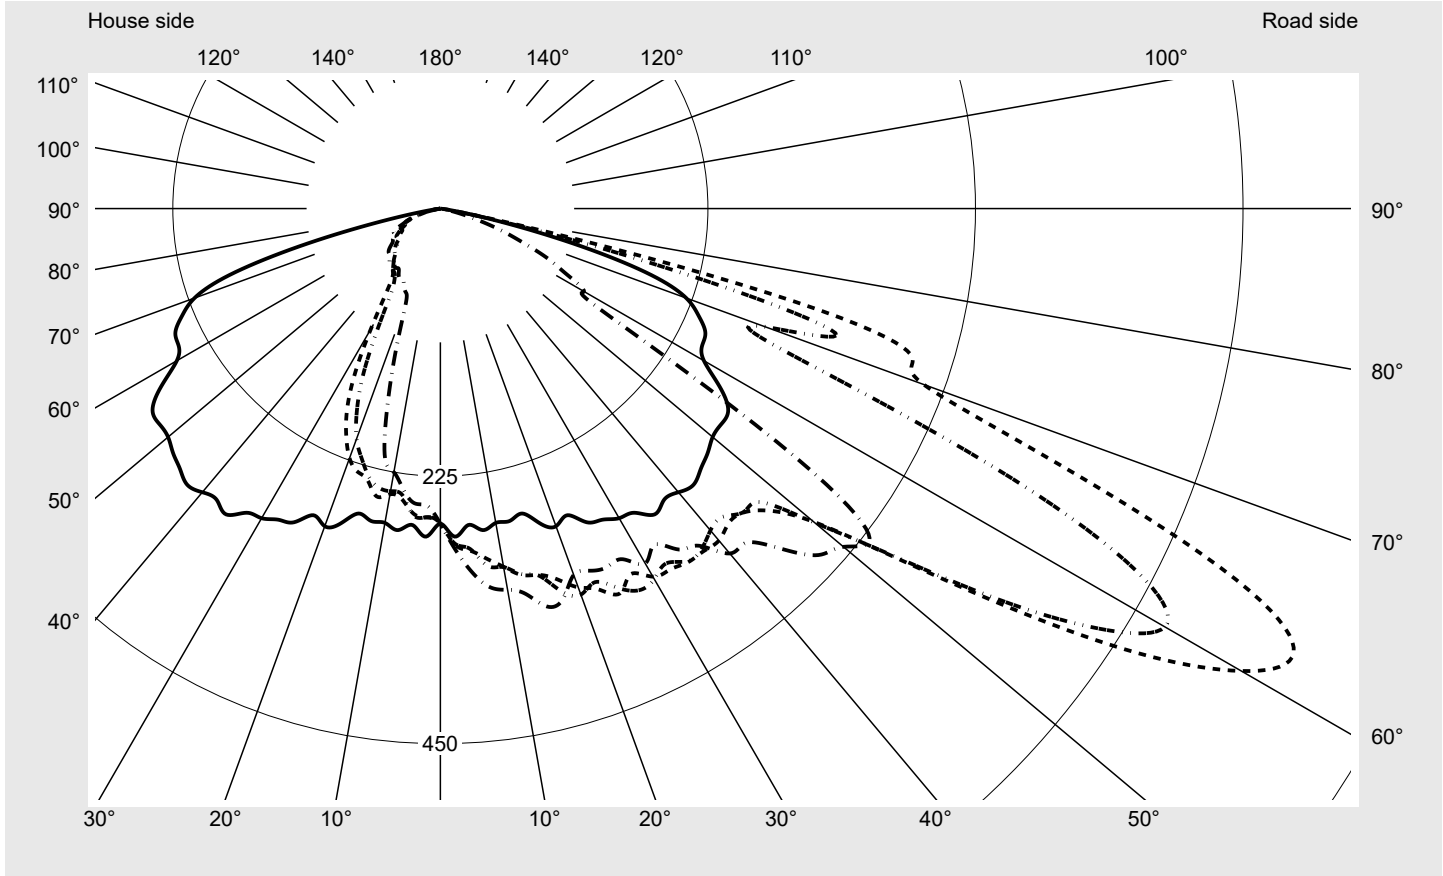

Photometric test report

Family Streetlight 31 micro toolless	Order number: 5XH5E31T08CA EAN: 4069025103420	LP number 59077_2229
	Version post-top or side-entry mounting, Smart Interface up/down Optic direct, asymmetric wide distribution S100006 Cover toughened safety glass Lamps LED 3000 K CRI ≥ 70 Controlgear ECG SITECO - Smart Interface Rated values Net luminous flux = 1440 lm Power consumption = 10.2 W Luminous efficacy = 141.2 lm/W	serial documentation 18.04.2024

Luminous intensity in cd/klm C180-0 C210-30 C215-35 C270-90 **Imax: 809 cd/klm**

Luminaire output ratios	
Eta	100.0%
Eta 0° - 90°	100.0%
Eta 90° - 180°	0.0%

Luminous intensity class acc. to EN13201-2	
Class:	G4
Imax 70°	498.7
Imax 80°	32.8
Imax 90°	0.0
Imax >90°	0.0
Imax >95°	0.0

Envelope curve in cd/klm **KMK 62.5°** **KMK 60°** **KMK 57.5°** **KMK 55°** **siteco**

Photometric test report

Family Streetlight 31 micro toolless	Order number: 5XH5E31T08CA EAN: 4069025103420	LP number 59077_2229
Table of values for luminous intensities		Maximum luminous intensity
		siteco