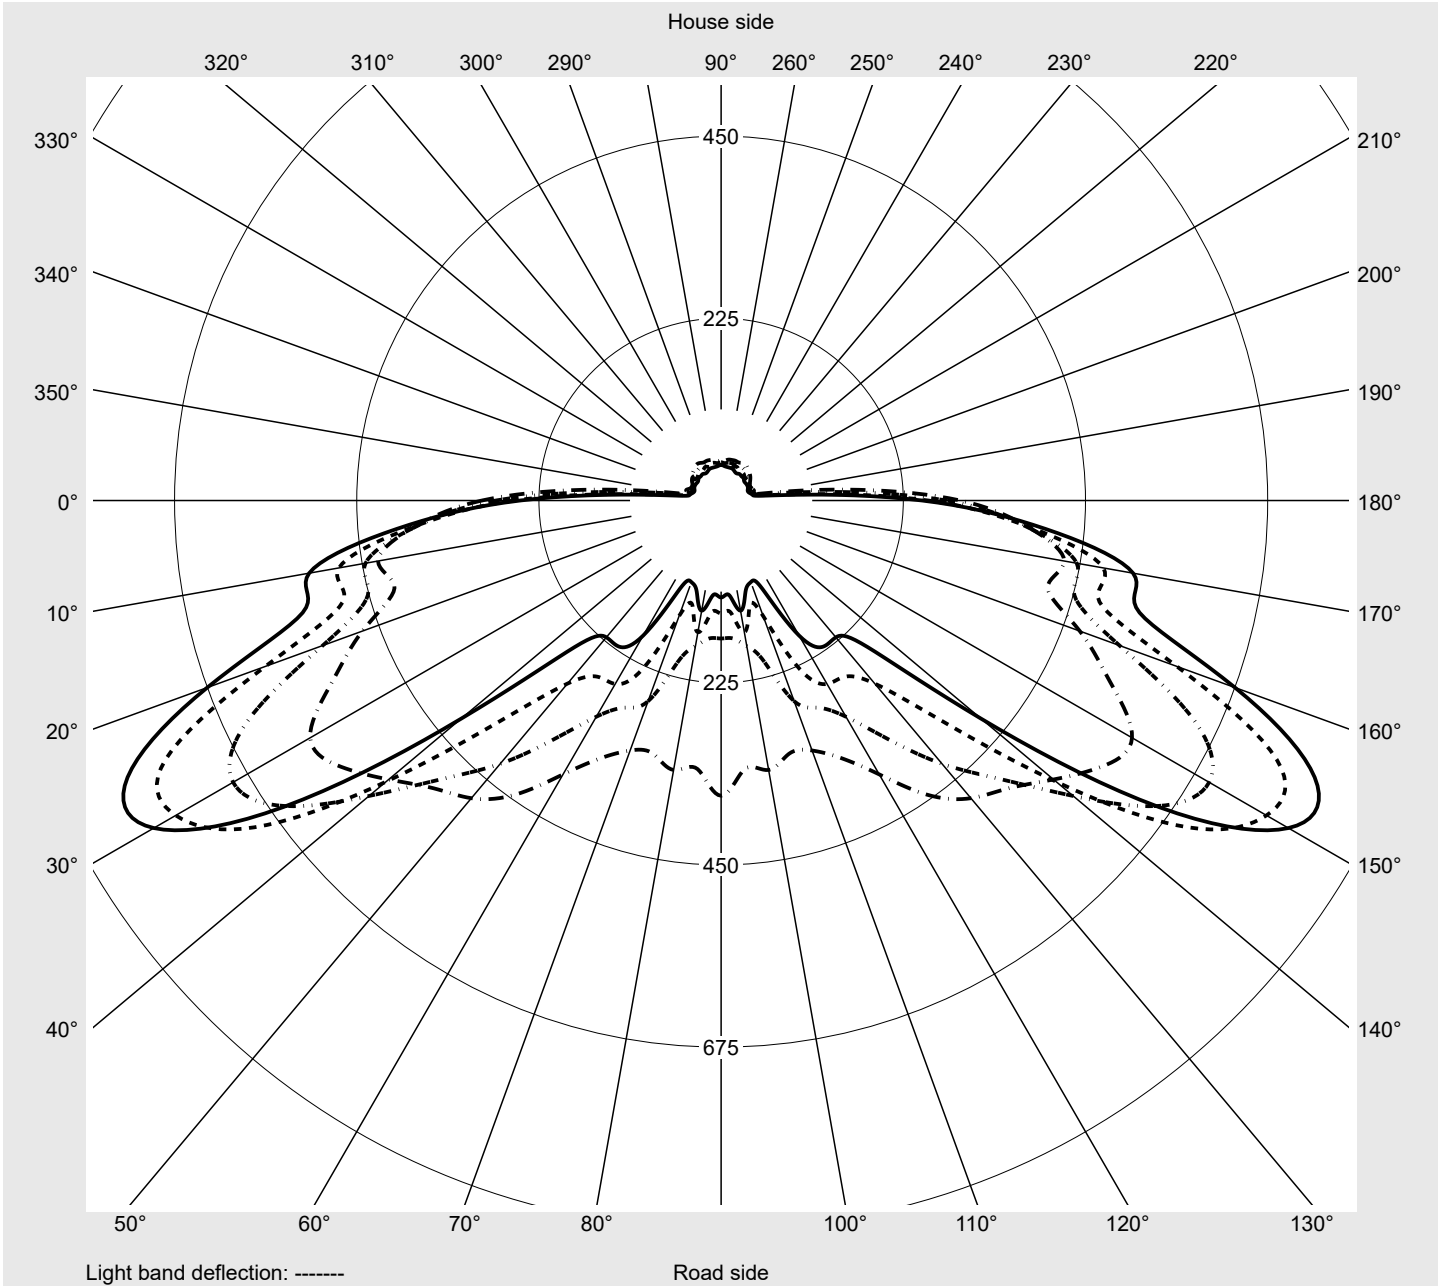

Photometric test report

Family Streetlight 31 micro toolless	Order number: 5XH5E31T08CA EAN: 4069025103420	LP number 59077_2229
	Version post-top or side-entry mounting, Smart Interface up/down Optic direct, asymmetric wide distribution S100006 Cover toughened safety glass Lamps LED 3000 K CRI ≥ 70 Controlgear ECG SITECO - Smart Interface Rated values Net luminous flux = 1440 lm Power consumption = 10.2 W Luminous efficacy = 141.2 lm/W	serial documentation 18.04.2024

Luminous intensity in cd/klm C180-0 C210-30 C215-35 C270-90 **Imax: 809 cd/klm**

Luminaire output ratios	
Eta	100.0%
Eta 0° - 90°	100.0%
Eta 90° - 180°	0.0%

Luminous intensity class acc. to EN13201-2	
Class:	G4
Imax 70°	498.7
Imax 80°	32.8
Imax 90°	0.0
Imax >90°	0.0
Imax >95°	0.0

Measurement conditions
DIN EN 13032 and DIN 5032

Photometric test report

Family Streetlight 31 micro toolless	Order number: 5XH5E31T08CA EAN: 4069025103420	LP number 59077_2229
---	--	---------------------------------------

Envelope curve in cd/klm **KMK 62.5°** **KMK 60°** **KMK 57.5°** **KMK 55°** **siteco**

Photometric test report

Family Streetlight 31 micro toolless	Order number: 5XH5E31T08CA EAN: 4069025103420	LP number 59077_2229
Table of values for luminous intensities		Maximum luminous intensity
		siteco