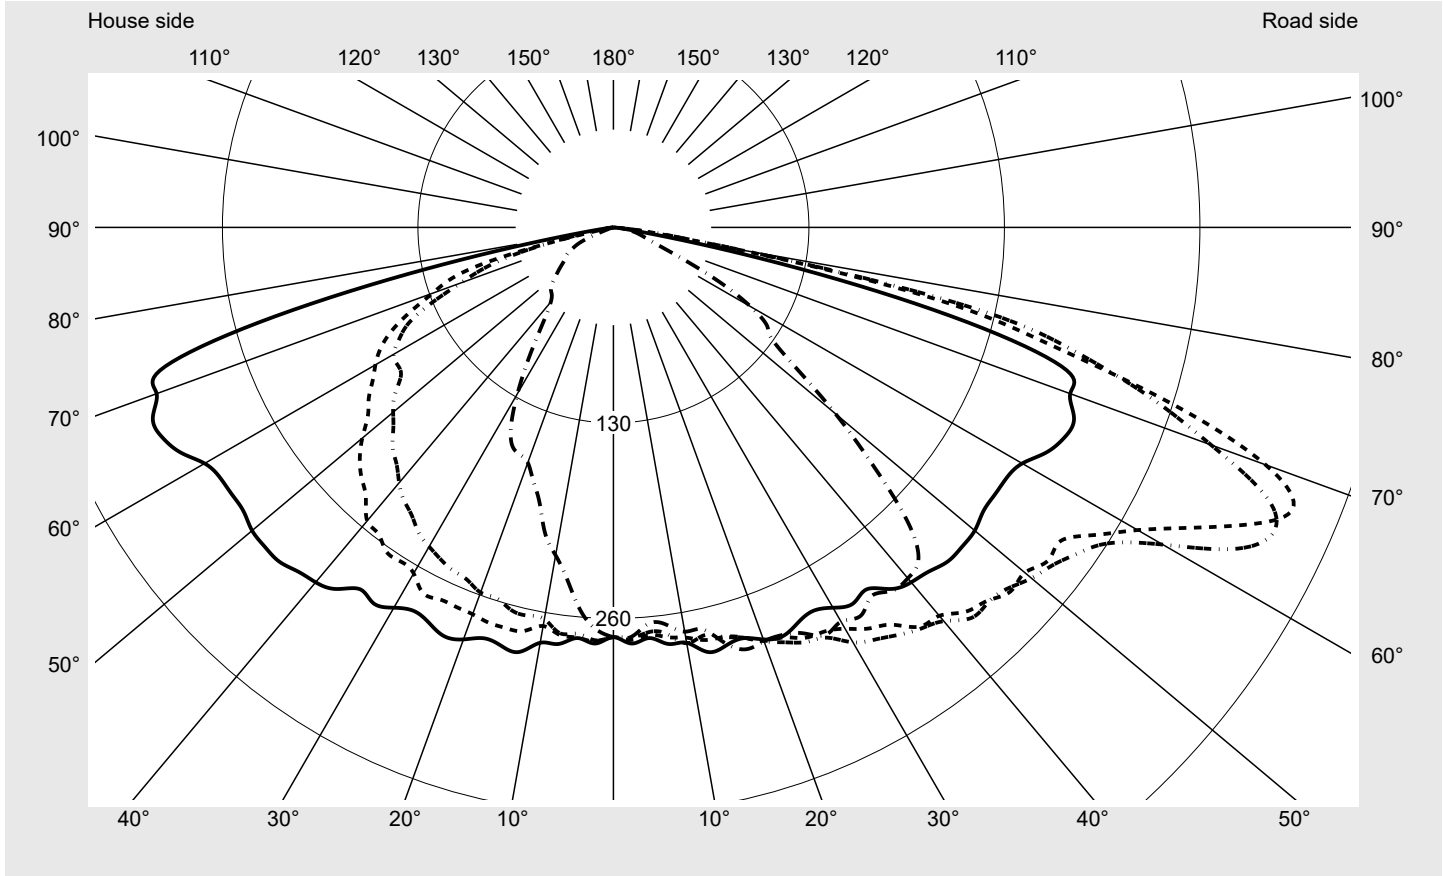

Photometric test report

Family Streetlight 31 micro toolless	Order number: 5XH5D31B08EA EAN: 4069025512826	LP number 59078_1041
	Version post-top or side-entry mounting Optic asymmetric, wide distribution (ST1.0a G) Cover toughened safety glass Lamps LED 3000 K CRI ≥ 70 Controlgear ECG SITECO Rated values Net luminous flux = 5280 lm Power consumption = 35.3 W Luminous efficacy = 149.6 lm/W	serial documentation 30.06.2025

Luminous intensity in cd/klm C180-0 C195-15 C200-20 C270-90 **Imax: 489 cd/klm**

Luminaire output ratios

Eta	100.0%
Eta 0° - 90°	100.0%
Eta 90° - 180°	0.0%

Luminous intensity class acc. to EN13201-2

Class:	G4
Imax 70°	461.5
Imax 80°	96.1
Imax 90°	0.0
Imax >90°	0.0
Imax >95°	0.0

Envelope curve in cd/klm **KMK 67.5°** **KMK 65°** **KMK 62.5°** **KMK 60°**

Photometric test report

Family Streetlight 31 micro toolless	Order number: 5XH5D31B08EA EAN: 4069025512826	LP number 59078_1041
Table of values for luminous intensities		Maximum luminous intensity
		siteco