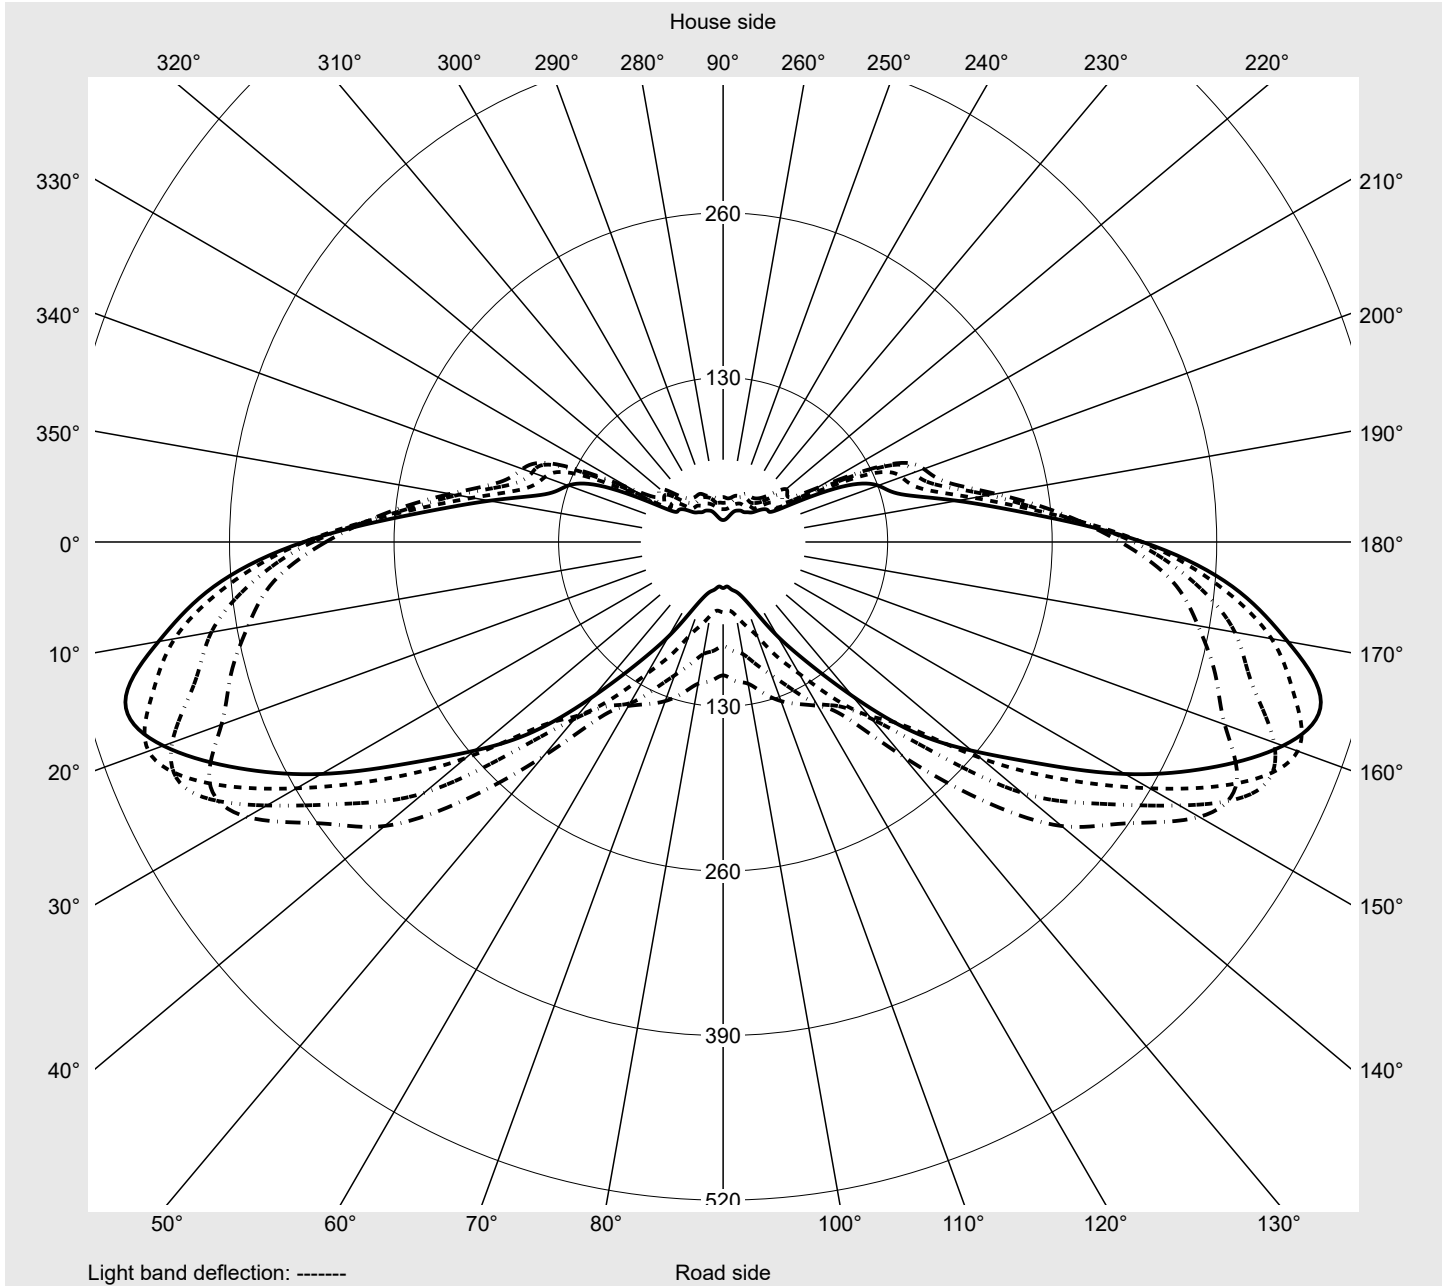

Photometric test report

Family Streetlight 31 micro toolless	Order number: 5XH5D31B08EA EAN: 4069025512826	LP number 59078_1041
	Version post-top or side-entry mounting Optic asymmetric, wide distribution (ST1.0a G) Cover toughened safety glass Lamps LED 3000 K CRI ≥ 70 Controlgear ECG SITECO Rated values Net luminous flux = 5280 lm Power consumption = 35.3 W Luminous efficacy = 149.6 lm/W	serial documentation 30.06.2025

Luminous intensity in cd/klm C180-0 C195-15 C200-20 C270-90 **Imax: 489 cd/klm**

Luminaire output ratios

Eta	100.0%
Eta 0° - 90°	100.0%
Eta 90° - 180°	0.0%

Luminous intensity class acc. to EN13201-2

Class:	G4
Imax 70°	461.5
Imax 80°	96.1
Imax 90°	0.0
Imax >90°	0.0
Imax >95°	0.0

Measurement conditions

DIN EN 13032 and DIN 5032

Photometric test report

Family Streetlight 31 micro toolless	Order number: 5XH5D31B08EA EAN: 4069025512826	LP number 59078_1041
---	--	---------------------------------------

Envelope curve in cd/klm **KMK 67.5°** **KMK 65°** **KMK 62.5°** **KMK 60°**

Photometric test report

Family Streetlight 31 micro toolless	Order number: 5XH5D31B08EA EAN: 4069025512826	LP number 59078_1041
Table of values for luminous intensities		Maximum luminous intensity
		siteco