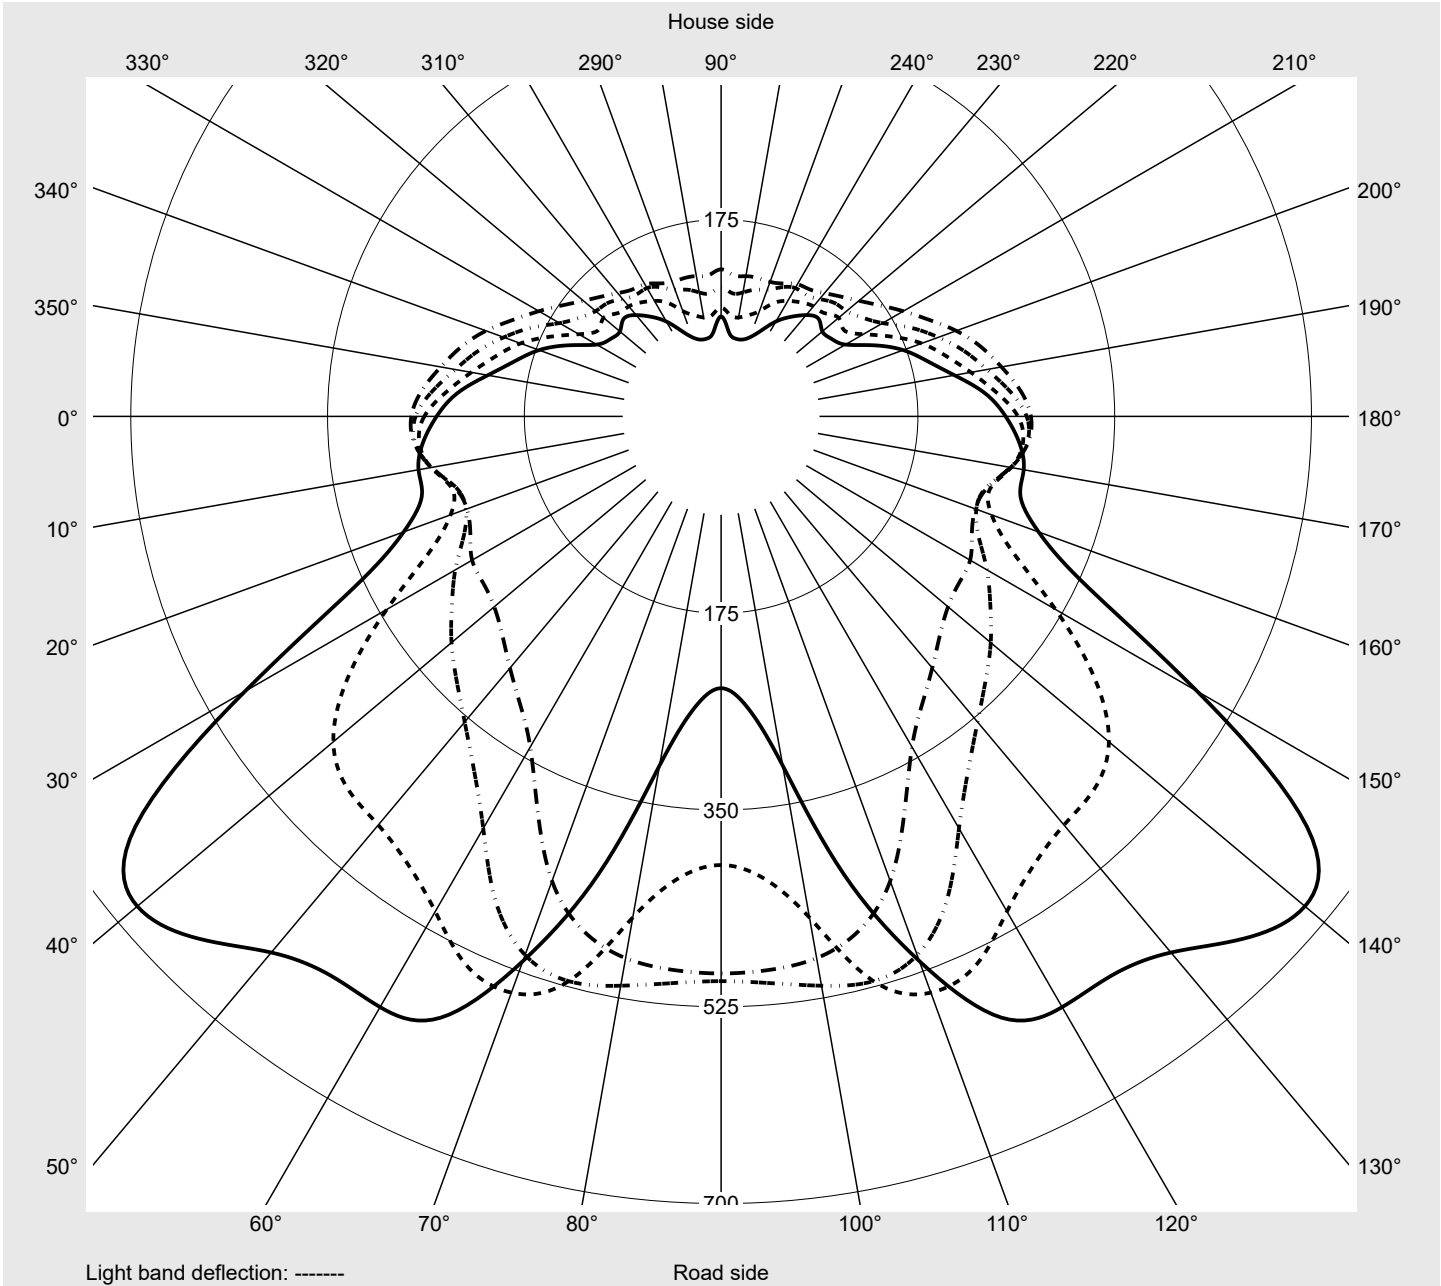

Photometric test report

Family Streetlight 31 micro toolless	Order number: 5XH513AS08EA EAN: 4069025512345	LP number 59798_2186
	Version post-top or side-entry mounting Optic asymmetric distribution (PL32G) Cover toughened safety glass Lamps LED 3000 K CRI ≥ 70 Controlgear ECG SITECO - Smart Interface Rated values Net luminous flux = 5560 lm Power consumption = 38.0 W Luminous efficacy = 146.3 lm/W	serial documentation 25.08.2025

Luminous intensity in cd/klm C180-0 C220-40 C225-45 C270-90 **Imax: 678 cd/klm**

Luminaire output ratios

Eta	100.0%
Eta 0° - 90°	100.0%
Eta 90° - 180°	0.0%

Luminous intensity class acc. to EN13201-2

Class:	G3
Imax 70°	623.9
Imax 80°	57.0
Imax 90°	0.0
Imax >90°	0.0
Imax >95°	0.0

Measurement conditions

DIN EN 13032 and DIN 5032

Photometric test report

Family Streetlight 31 micro toolless	Order number: 5XH513AS08EA EAN: 4069025512345	LP number 59798_2186
--	--	--------------------------------

Envelope curve in cd/klm **KMK 62.5°** **KMK 60°** **KMK 57.5°** **KMK 55°** **siteco**

Photometric test report

Family Streetlight 31 micro toolless	Order number: 5XH513AS08EA EAN: 4069025512345	LP number 59798_2186
Table of values for luminous intensities		Maximum luminous intensity
		siteco