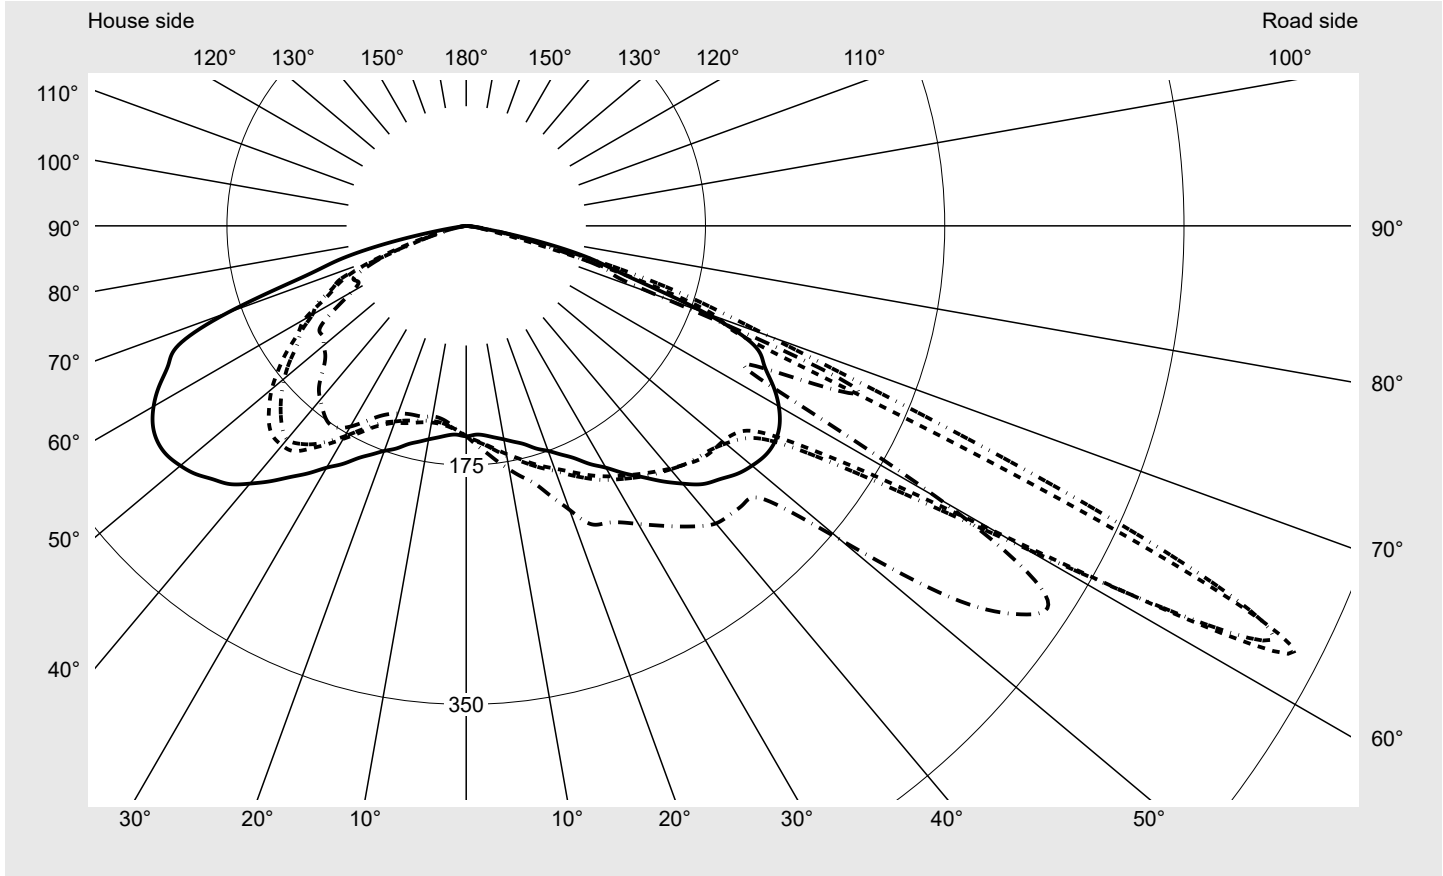

Photometric test report

Family Streetlight 31 micro toolless	Order number: 5XH513AS08EA EAN: 4069025512345	LP number 59798_2186
	Version post-top or side-entry mounting Optic asymmetric distribution (PL32G) Cover toughened safety glass Lamps LED 3000 K CRI ≥ 70 Controlgear ECG SITECO - Smart Interface Rated values Net luminous flux = 5560 lm Power consumption = 38.0 W Luminous efficacy = 146.3 lm/W	serial documentation 25.08.2025

Luminous intensity in cd/klm C180-0 C220-40 C225-45 C270-90 **Imax: 678 cd/klm**

Luminaire output ratios

Eta	100.0%
Eta 0° - 90°	100.0%
Eta 90° - 180°	0.0%

Luminous intensity class acc. to EN13201-2

Class:	G3
Imax 70°	623.9
Imax 80°	57.0
Imax 90°	0.0
Imax >90°	0.0
Imax >95°	0.0

Envelope curve in cd/klm **KMK 62.5°** **KMK 60°** **KMK 57.5°** **KMK 55°** **siteco**

Photometric test report

Family Streetlight 31 micro toolless	Order number: 5XH513AS08EA EAN: 4069025512345	LP number 59798_2186
Table of values for luminous intensities		Maximum luminous intensity
		siteco