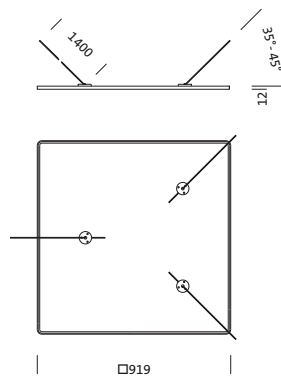

Order No.: 5NW14093QB | GTIN (EAN): 4039806568465

Product description: SMI,fresn-refl100,PMMA,alu,spec

secondary reflector, for Siteco Mirrortec® Indoor, wire hanger, housing, square, of aluminium, coated, metallic grey (RAL 9006), fresnel reflector 100, of PMMA, aluminized, highly specular, light point resolution, fresnel structure, length: 900 mm, width: 900 mm

Wt. (kg): 8.5
GTIN (EAN): 4039806568465