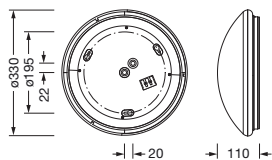

**Order No.:** 51WD107BG2A | **GTIN (EAN):** 4058352520963

**Product description:** Rond41,2300lm830/840,0/1,PMMA,wh

Rondel 41, wall and ceiling luminaire, primary optical cover: enclosure, of PMMA, opal, light emission: direct distribution, primary light characteristic: symmetric, installation type: surface-mounted, LED, rated luminous flux: 2.300lm, luminous efficacy: 105lm/W, light colour: 830/840, colour temperature: 3000/4000K, control gear: ON/OFF, with terminal, 3-pole, max. 2.5mm<sup>2</sup>, mains connection: 230V, AC, 50/60Hz, rated input power: 21W, luminaire housing, round, of steel, powder-coated, white, diameter: 330mm, height: 110mm, protection rating (complete): IP44, insulation class (complete): insulation class I (protective earthing), certification: CE, impact resistance: IK02, permissible operating ambient temperature: -30..+40°C, permissible storage temperature: -30..+80°C, packaging unit: 1 piece

IP 44  

Lamps:	LED
Wt. (kg):	0.7
GTIN (EAN):	4058352520963

Order No.: 51WD107BG2A | GTIN (EAN): 4058352520963

Detailed technical description: Rondel41,2300lm830/840,0/1,PMMA,wh

#### Dimensions, Weight

- Diameter: 330mm
- Height: 110mm
- Weight: 0.7kg