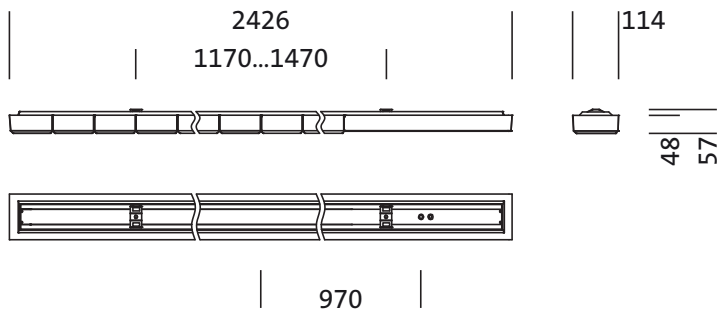

Order No.: 5MZ223D04WA | **GTIN (EAN):** 4058352124338

Product description: Scri11,LED7230lm840,DA,L2426,surf

Scriptus® 11, office luminaire, primary optical cover: lenses, CAT 2 ($L \leq 3000 \text{cd/m}^2$), light emission: direct distribution, primary light characteristic: symmetric, installation type: surface-mounted, LED, rated luminous flux: 7.230lm, luminous efficacy: 143lm/W, light colour: 840, colour temperature: 4000K, control gear: DALI, with terminal, 5-pole, mains connection: 230V, AC, 50Hz, rated input power: 51W, housing, luminaire housing, of aluminium, traffic white (RAL 9016), length: 2.426mm, width: 114mm, height: 57mm, protection rating (complete): IP20, insulation class (complete): insulation class I (protective earthing), certification: CE, ENEC, VDE, protection symbol: F, permissible operating ambient temperature: 0..+35°C, standard: EN 50419, packaging unit: 1 piece

Material, Colour

- housing: aluminium, traffic white (RAL 9016)
- luminaire housing: aluminium, traffic white (RAL 9016)
- Colour specification: traffic white (RAL 9016)
- Cover: lenses

Mounting

- Mounting method, mounting location: surface-mounted, to the ceiling
- Arrangement: single arrangement

Electrical connection

- Connection: terminal, 5-pole
- Nominal voltage: 230V, 230..240V, 50Hz, AC

Dimensions, Weight

- Length: 2426mm
- Width: 114mm
- Height: 57mm
- Weight: 7.6kg

Service life

- Rated service life: 50000h (L85/B50) at AT = 25°C

Order No.: 5MZ223D04WA | GTIN (EAN): 4058352124338

Dimensions: Scri11,LED7230lm840,DA,L2426,surf

It is mandatory that the assembly instructions must be observed when planning and installing the electrical installation (to be found at www.siteco.de)