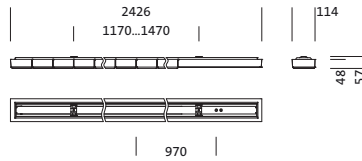

Order No.: 5MZ223D04WA | **GTIN (EAN):** 4058352124338

Product description: Scri11,LED7230lm840,DA,L2426,surf

Scriptus® 11, office luminaire, primary optical cover: lenses, CAT 2 ($L \leq 3000 \text{cd/m}^2$), light emission: direct distribution, primary light characteristic: symmetric, installation type: surface-mounted, LED, rated luminous flux: 7.230lm, luminous efficacy: 143lm/W, light colour: 840, colour temperature: 4000K, control gear: DALI, with terminal, 5-pole, mains connection: 230V, AC, 50Hz, rated input power: 51W, housing, luminaire housing, of aluminium, traffic white (RAL 9016), length: 2.426mm, width: 114mm, height: 57mm, protection rating (complete): IP20, insulation class (complete): insulation class I (protective earthing), certification: CE, ENEC, VDE, protection symbol: F, permissible operating ambient temperature: 0..+35°C, standard: EN 50419, packaging unit: 1 piece

4058352124338
5MZ223D04WA

LED 4000K / CRI ≥ 80 Φ_N 7230 lm

Lamps: LED
Wt. (kg): 7.6
GTIN (EAN): 4058352124338