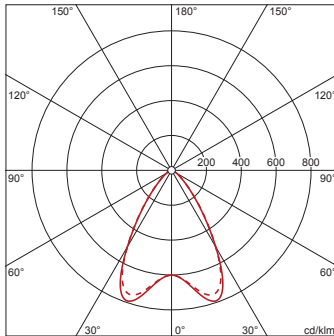

Scriptus® 11, office luminaire, primary optical cover: lenses, CAT 2 ($L \leq 3000 \text{cd/m}^2$), light emission: direct distribution, primary light characteristic: symmetric, installation type: surface-mounted, LED, rated luminous flux: 7.230lm, luminous efficacy: 143lm/W, light colour: 840, colour temperature: 4000K, control gear: ECG DALI, with terminal, 5-pole, mains connection: 230V, AC, 50Hz, rated input power: 51W, housing, luminaire housing, of aluminium, traffic white (RAL 9016), length: 2.426mm, width: 114mm, height: 57mm, protection rating (complete): IP20, insulation class (complete): insulation class I (protective earthing), certification: CE, ENEC, VDE, protection symbol: F, permissible operating ambient temperature: 0..+35°C, standard: EN 50419, packaging unit: 1 piece

4058352124338
5MZ223D04WA

LED 4000K / CRI ≥ 80 Φ_N 7230 lm

Lamps:	LED
Wt. (kg):	7.6
GTIN (EAN):	4058352124338