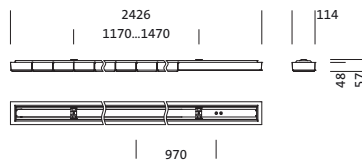

Order No.: 5MZ223D04WA | **GTIN (EAN):** 4058352124338

Product description: Scri11,LED7230lm840,DA,L2426,surf

Scriptus® 11, office luminaire, primary optical cover: lenses, CAT 2 ($L \leq 3000 \text{cd/m}^2$), light emission: direct distribution, primary light characteristic: symmetric, installation type: surface-mounted, LED, rated luminous flux: 7.230lm, luminous efficacy: 143lm/W, light colour: 840, colour temperature: 4000K, control gear: ECG DALI, with terminal, 5-pole, mains connection: 230V, AC, 50Hz, rated input power: 51W, housing, luminaire housing, of aluminium, traffic white (RAL 9016), length: 2.426mm, width: 114mm, height: 57mm, protection rating (complete): IP20, insulation class (complete): insulation class I (protective earthing), certification: CE, ENEC, VDE, protection symbol: F, permissible operating ambient temperature: 0..+35°C, standard: EN 50419, packaging unit: 1 piece

4058352124338
5MZ223D04WA

LED 4000K / CRI ≥ 80 Φ_N 7230 lm

Lamps:	LED
Wt. (kg):	7.6
GTIN (EAN):	4058352124338