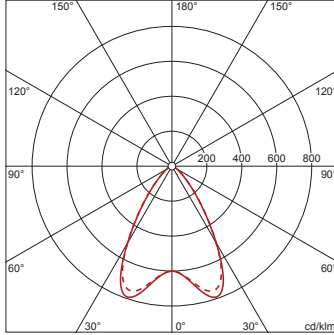

Order No.: 5MZ223D04WA | GTIN (EAN): 4058352124338

Planning data: Scri11,LED7230lm840,DA,L2426,surf

5MZ223D04WA: 1x LED
4000K / CRI ≥ 80

4058352124338

5MZ223D04WA

LED 4000K / CRI ≥ 80

ϕ_N 7230 lm

$\phi_{\downarrow}$ 100% $\phi_{\uparrow}$ 0%

Luminance values (cd/m²)

	C 0/180	C 90/270
L₈₀	1962	2003
L₇₀	2485	2523
L₆₅	2706	2848

UGR 17.2 17.4

X 4H Y 8H ρ 70/50/20 S 0.25H

It is mandatory that the assembly instructions must be observed when planning and installing the electrical installation (to be found at www.siteco.de)

Tolerances related to thermal, electrical and photometric data according to IEC 62722

Issued 08.09.2023 - Modifications and errors subject to change - Ensure that you always use the latest version -