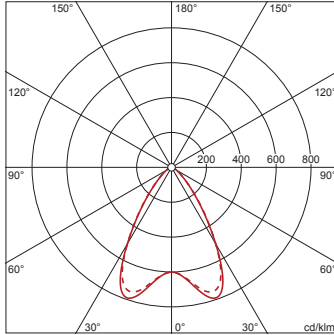

Scriptus® 11, office luminaire, primary optical cover: lenses, CAT 2 ($L \leq 3000 \text{cd/m}^2$), light emission: direct distribution, primary light characteristic: symmetric, installation type: surface-mounted, LED, rated luminous flux: 7.230lm, luminous efficacy: 143lm/W, light colour: 840, colour temperature: 4000K, control gear: DALI, with terminal, 5-pole, mains connection: 230V, AC, 50Hz, rated input power: 51W, housing, luminaire housing, of aluminium, traffic white (RAL 9016), length: 2.426mm, width: 114mm, height: 57mm, protection rating (complete): IP20, insulation class (complete): insulation class I (protective earthing), certification: CE, ENEC, VDE, protection symbol: F, permissible operating ambient temperature: 0..+35°C, standard: EN 50419, packaging unit: 1 piece

4058352124338
5MZ223D04WA

LED 4000K / CRI ≥ 80 Φ_N 7230 lm

Lamps: LED
Wt. (kg): 7.6
GTIN (EAN): 4058352124338