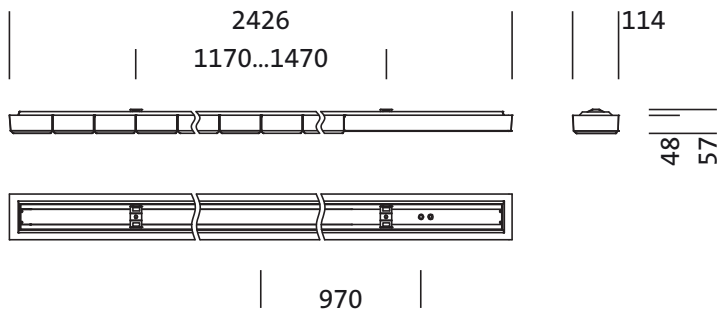

Order No.: 5MZ223D04WA | GTIN (EAN): 4058352124338

Dimensions: Scri11,LED7230lm840,DA,L2426,surf

It is mandatory that the assembly instructions must be observed when planning and installing the electrical installation (to be found at www.siteco.de)

Tolerances related to thermal, electrical and photometric data according to IEC 62722

Issued 08.09.2023 - Modifications and errors subject to change - Ensure that you always use the latest version -