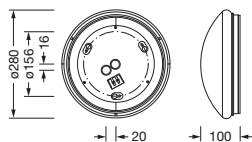

**Order No.:** 51WD107AG1A | **GTIN (EAN):** 4058352520949

**Product description:** Rondel41,1350lm830/840,0/1,PMMA,wh

Rondel 41, wall and ceiling luminaire, primary optical cover: enclosure, of PMMA, opal, light emission: direct distribution, primary light characteristic: symmetric, installation type: surface-mounted, LED, rated luminous flux: 1.350lm, luminous efficacy: 104lm/W, light colour: 830/840, colour temperature: 3000/4000K, control gear: ON/OFF, with terminal, 3-pole, max. 2.5mm<sup>2</sup>, mains connection: 230V, AC, 50/60Hz, rated input power: 13W, luminaire housing, round, of steel, powder-coated, white, diameter: 280mm, height: 100mm, protection rating (complete): IP44, insulation class (complete): insulation class I (protective earthing), certification: CE, impact resistance: IK02, permissible operating ambient temperature: -30..+40°C, permissible storage temperature: -30..+80°C, packaging unit: 1 piece

IP 44  

Lamps:	LED
Wt. (kg):	0.6
GTIN (EAN):	4058352520949

Order No.: 51WD107AG1A | GTIN (EAN): 4058352520949

Detailed technical description: Rond41,1350lm830/840,0/1,PMMA,wh

#### Dimensions, Weight

- Diameter: 280mm
- Height: 100mm
- Weight: 0.6kg