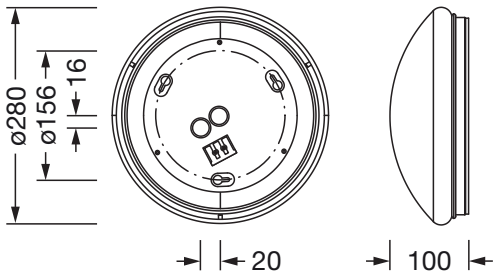

Order No.: 51WD107AG1A | **GTIN (EAN):** 4058352520949

Product description: Rond41S,1350lm830/840,0/1,PMMA,wh

Rondel 41-S, wall and ceiling luminaire, primary optical cover: enclosure, of PMMA, opal, light emission: direct distribution, primary light characteristic: symmetric, installation type: surface-mounted, LED, rated luminous flux: 1.350lm, luminous efficacy: 104lm/W, light colour: 830/840, colour temperature: 3000/4000K, control gear: ECG, with terminal, 3-pole, max. 2.5mm², mains connection: 230V, AC, 50/60Hz, rated input power: 13W, luminaire housing, round, of steel, powder-coated, white, diameter: 280mm, height: 100mm, protection rating (complete): IP44, insulation class (complete): insulation class I (protective earthing), certification: CE, impact resistance: IK02, permissible operating ambient temperature: -30..+40°C, permissible storage temperature: -30..+80°C, packaging unit: 1 piece

Material, Colour

- luminaire housing: steel, powder-coated, white, round
- Colour specification: white
- Cover: enclosure of PMMA

Mounting

- Mounting method, mounting location: surface-mounted, to the ceiling, to the wall
- Arrangement: single arrangement

Electrical connection

- Connection: terminal, 3-pole, max. 2.5mm²
- Nominal voltage: 230V, 220..240V, 50/60Hz, AC

Dimensions, Weight

- Diameter: 280mm
- Height: 100mm
- Weight: 0.6kg

Service life

- Rated service life: 50000h (L80/B10) at AT = 25°C

Order No.: 51WD107AG1A | GTIN (EAN): 4058352520949

Dimensions: Rond41S,1350lm830/840,0/1,PMMA,wh

It is mandatory that the assembly instructions must be observed when planning and installing the electrical installation (to be found at www.siteco.de)