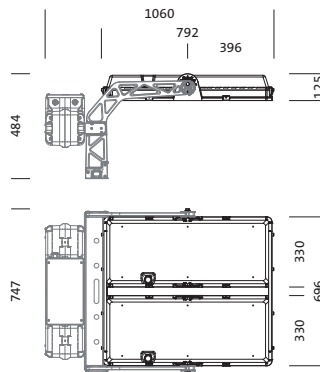

Order No.: 5XA7100W40A31DA | **GTIN (EAN):** 4058352402702

Product description: Sirius,LH,CUT-RS06,207840lm950,1909W,IC1

Sirius® luminaire head; light control with light control via reflectors with silver coating of plastic, silver coated; anti glare with shield; cover of toughened safety glass, transparent; light distribution: CUT-RS06, rotationally symmetric direct distribution, LED (High Power LED), colour temperature: 5000K, rated luminous flux: 207.840lm, colour rendering: CRI > 90, Television Lighting Consistency Index: TLCl ≥ 87, light colour: 950; luminous efficacy: 109lm/W; with 2x connection cable with system connection, cable length: 1,2m; dimming range 5..100% per LED segment, LED unit replaceable without ESD environment, dustproof LED module; 1909W luminaire head with 2x LED unit of diecast aluminium, powder-coated Siteco® metallic grey (DB 702S); length: 792mm / width: 696mm / height: 126mm; protection rating (complete): IP66; insulation class (complete): insulation class I (protective earthing); certification: CE, ENEC; impact resistance: IK10; permissible operating ambient temperature: in outdoor areas: -30..+55°C, in indoor areas: -30..+45°C; permissible storage temperature: -20..+50°C; packaging unit: 1 piece

Lamps:	LED
Wt. (kg):	30.0
GTIN (EAN):	4058352402702

It is mandatory that the assembly instructions must be observed when planning and installing the electrical installation (to be found at www.siteco.de)

Detailed technical description: Sirius,LH,CUT-RS06,207840lm950,1909W,IC1

Key data

- Product type: luminaire head
- Product name: Sirius®
- Order No.: 5XA7100W40A31DA

Lighting technology | Lamps | Control gear

Mounting

- Mounting method, mounting location: screw fastening, to supporting structure

Electrical connection

- Connection: 2x connection cable with system connection

Dimensions, Weight

- Length: 792mm
- Width: 696mm
- Height: 126mm
- Weight: 30.0kg