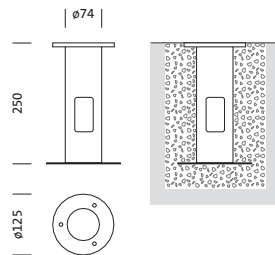

Order No.: 5AA40007X | GTIN (EAN): 4039806849175

Product description: plant.sect,steel,galv

housing accessories, for CL BOLLARD 60, CL BOLLARD 30, planted section, cylindrical, of steel, galvanised, length: 250 mm, packaging unit: 1 piece

Wt. (kg): 1.6
GTIN (EAN): 4039806849175

Order No.: 5AA40007X | GTIN (EAN): 4039806849175

Detailed technical description: [plant.sect,steel,galv](#)

Key data

- Product type: housing accessories
- Product name: CL BOLLARD 60, CL BOLLARD 30
- Order No.: 5AA40007X

Material, Colour

- planted section: steel, galvanised, cylindrical

Dimensions, Weight

- Length: 250mm
- Weight: 1.6kg

Order No.: 5AA40007X | GTIN (EAN): 4039806849175

Dimensions: plant.sect,steel,galv