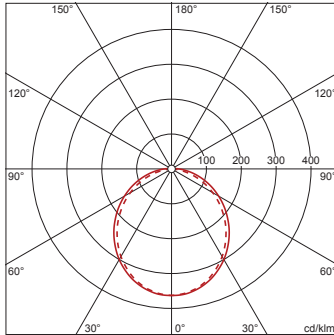

TV 20, vandal-proof luminaire, primary light control with specular reflector, of aluminium, matt, primary optical cover: enclosure, of PC, frosted, light emission: direct distribution, primary light characteristic: symmetric, installation type: surface-mounted, LED, rated luminous flux: 5.120lm, luminous efficacy: 102lm/W, light colour: 840, colour temperature: 4000K, control gear: ECG DALI, mains connection: 230V, AC, 50Hz, rated input power: 50W, luminaire housing, of aluminium, coated, Siteco® metallic grey (DB 702S), with wall and ceiling fixing element, length: 1.561mm, width: 260mm, height: 70mm, protection rating (complete): IP65, insulation class (complete): insulation class I (protective earthing), certification: CE, protection symbol: F, impact resistance: 2x IK10, standard: EN 60598, packaging unit: 1 piece

4050737978338
5XA861D4N0X

LED 4000K / CRI ≥ 80   Φ_v 5120 lm

IP 65 2xIK 10

Lamps: LED
Wt. (kg): 8.9
GTIN (EAN): 4069025029072