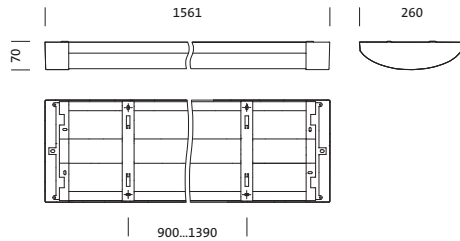

Order No.: 5XA861D4N0X | **GTIN (EAN):** 4069025029072

Product description: TV20VPL,LED,5120lm840,DALI,PC,dir,surf

TV 20, vandal-proof luminaire, primary light control with specular reflector, of aluminium, matt, primary optical cover: enclosure, of PC, frosted, light emission: direct distribution, primary light characteristic: symmetric, installation type: surface-mounted, LED, rated luminous flux: 5.120lm, luminous efficacy: 102lm/W, light colour: 840, colour temperature: 4000K, control gear: ECG DALI, mains connection: 230V, AC, 50Hz, rated input power: 50W, luminaire housing, of aluminium, coated, Siteco® metallic grey (DB 702S), with wall and ceiling fixing element, length: 1.561mm, width: 260mm, height: 70mm, protection rating (complete): IP65, insulation class (complete): insulation class I (protective earthing), certification: CE, protection symbol: F, impact resistance: 2x IK10, standard: EN 60598, packaging unit: 1 piece

4050737978338
5XA861D4N0X

LED 4000K / CRI ≥ 80   Φ_v 5120 lm

IP 65 2xIK 10

Lamps: LED
Wt. (kg): 8.9
GTIN (EAN): 4069025029072