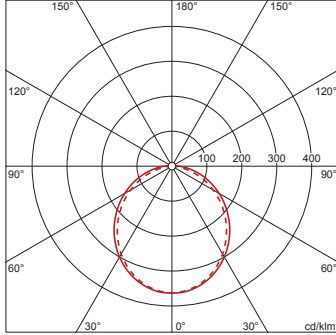

- Length: 1561mm
- Width: 260mm
- Height: 70mm
- Weight: 8.9kg

Service life

- Rated service life: 50000h (L80/B10) at AT = 25°C

Order No.: 5XA861D4N0X | GTIN (EAN): 4069025029072

Dimensions: TV20VPL,LED,5120lm840,DALI,PC,dir,surf

Order No.: 5XA861D4N0X | **GTIN (EAN):** 4069025029072

Planning data: TV20VPL,LED,5120lm840,DALI,PC,dir,surf

5XA861D4N0X: 1x LED 4000K
/ CRI ≥ 80

4050737978338

5XA861D4N0X

LED 4000K / CRI ≥ 80

Φ_N 5120 lm

— C 0/180
- - - C 90/270