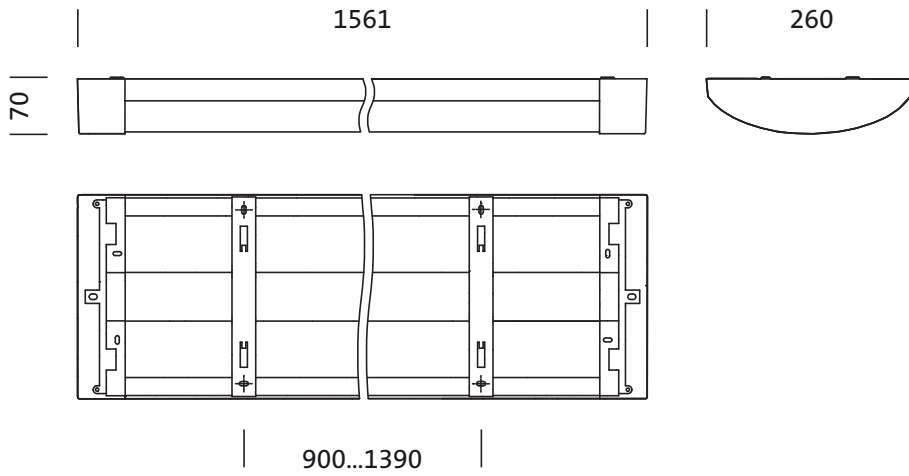

Mounting

- Mounting method, mounting location: surface-mounted, to the ceiling, to the wall
- Arrangement: single/continuous arrangement

Electrical connection

- Nominal voltage: 230V, 50Hz, AC

Dimensions, Weight

- Length: 1561mm
- Width: 260mm
- Height: 70mm
- Weight: 8.9kg

Service life

- Rated service life: 50000h (L80/B10) at AT = 25°C

Order No.: 5XA861D4N0X | GTIN (EAN): 4069025029072

Dimensions: TV20VPL,LED,5120lm840,DALI,PC,dir,surf