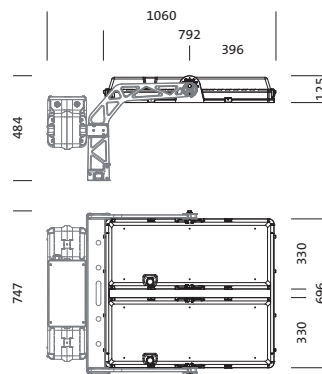

Order No.: 5XA7100W50A61DA | **GTIN (EAN):** 4058352402900

Product description: Sirius,LH,CUT-RS12,208894lm957,1974W,IC1

Sirius® luminaire head; light control with light control via reflectors with silver coating of plastic, silver coated; anti glare with shield; cover of toughened safety glass, transparent; light distribution: CUT-RS12, rotationally symmetric direct distribution, LED (High Power LED), colour temperature: 5700K, rated luminous flux: 208.894lm, colour rendering: CRI > 95, Television Lighting Consistency Index: TLCl ≥ 96, light colour: 957; luminous efficacy: 106lm/W; with 2x connection cable with system connection, cable length: 1,2m; dimming range 5..100% per LED segment, LED unit replaceable without ESD environment, dustproof LED module; 1974W luminaire head with 2x LED unit of diecast aluminium, powder-coated Siteco® metallic grey (DB 702S); length: 792mm / width: 696mm / height: 126mm; protection rating (complete): IP66; insulation class (complete): insulation class I (protective earthing); certification: CE, ENEC; impact resistance: IK10; permissible operating ambient temperature: in outdoor areas: -30..+55°C, in indoor areas: -30..+45°C; permissible storage temperature: -20..+50°C; packaging unit: 1 piece

Lamps:	LED
Wt. (kg):	30.0
GTIN (EAN):	4058352402900

It is mandatory that the assembly instructions must be observed when planning and installing the electrical installation (to be found at www.siteco.de)

Detailed technical description: Sirius,LH,CUT-RS12,208894lm957,1974W,IC1

Key data

- Product type: luminaire head
- Product name: Sirius®
- Order No.: 5XA7100W50A61DA

Lighting technology | Lamps | Control gear

Mounting

- Mounting method, mounting location: screw fastening, to supporting structure

Electrical connection

- Connection: 2x connection cable with system connection

Dimensions, Weight

- Length: 792mm
- Width: 696mm
- Height: 126mm
- Weight: 30.0kg