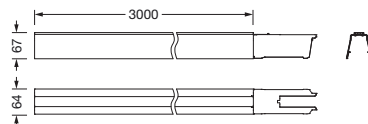

Order No.: 51TR3FB | **GTIN (EAN):** 4058352242384

Product description: Lic, trunk.rail, L3000, 11x2.5², bk

Licross®, trunking rail, of sheet steel, galvanised, coil coated, matt jet black (RAL 9005), length: 3.000 mm, width: 64 mm, height: 67mm, through-wiring: 11x 2.5mm², protection rating (complete): maximum IP64, depends on used inserts and accessories, insulation class (complete): insulation class I (protective earthing), certification: CE, UKCA, LABS conformity tested according to VDMA 24364:2018-05, packaging unit: 1 piece

Wt. (kg): 5.0
GTIN (EAN): 4058352242384

It is mandatory that the assembly instructions must be observed when planning and installing the electrical installation (to be found at www.siteco.de)

Tolerances related to thermal, electrical and photometric data according to IEC 62722